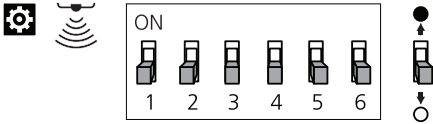

Power [W]	Ø [mm]	H [mm]	B1 [mm]	B2 [mm]	D [mm]
18	330	96	51	78	265
24	360	100	51	78	265

**Detection Area**

ON	●	●		
▲	■	■		
○	○	○		
OFF	○	○		
	I	1	2	
	●	●		100%
	II	●	○	75%
	III	○	●	50%
	IV	○	○	25%

**Hold Time**