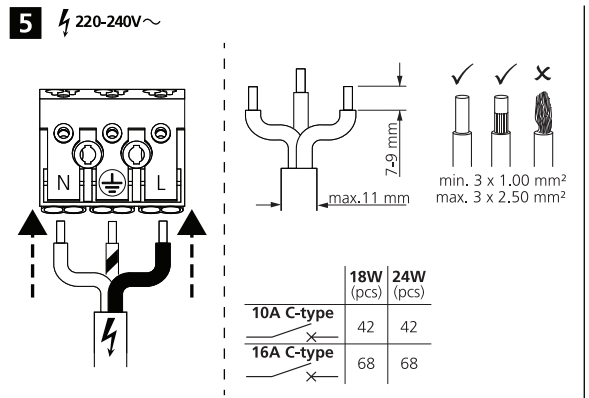

Power [W]	Ø [mm]	H [mm]	B1 [mm]	B2 [mm]	D [mm]
18	330	96	51	78	265
24	360	100	51	78	265

**Detection Area**

ON	●	●		
▲	■	■		
○	○	○		
OFF	○	○		
	I	1	2	
	●	●		100%
	II	●	○	75%
	III	○	●	50%
	IV	○	○	25%

**Hold Time**