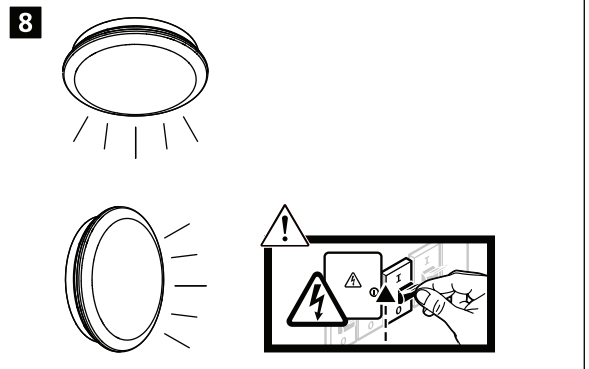

Power [W]	Ø [mm]	H [mm]	B1 [mm]	B2 [mm]	D [mm]
18	330	96	51	78	265
24	360	100	51	78	265

**Detection Area**

ON	●	●		
▲	■	■		
○	○	○		
OFF	○	○		
	I	1	2	
	●	●		100%
	II	●	○	75%
	III	○	●	50%
	IV	○	○	25%

**Hold Time**