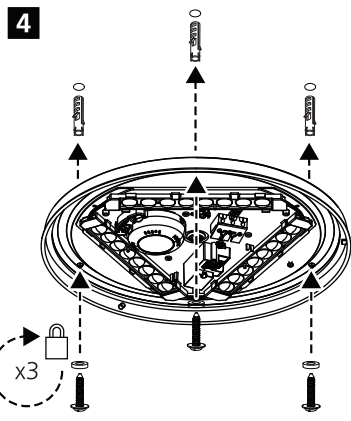

Power [W]	Ø [mm]	H [mm]	B1 [mm]	B2 [mm]	D [mm]
18	330	96	51	78	265
24	360	100	51	78	265

**Detection Area**

ON	●	●		
▲	■	■		
○	○	○		
OFF	○	○		
	I	1	2	
	●	●		100%
	II	●	○	75%
	III	○	●	50%
	IV	○	○	25%

**Hold Time**

**Initial state:**  
 Detection area: 100%  
 Hold time: 5sec  
 Daylight: Disable