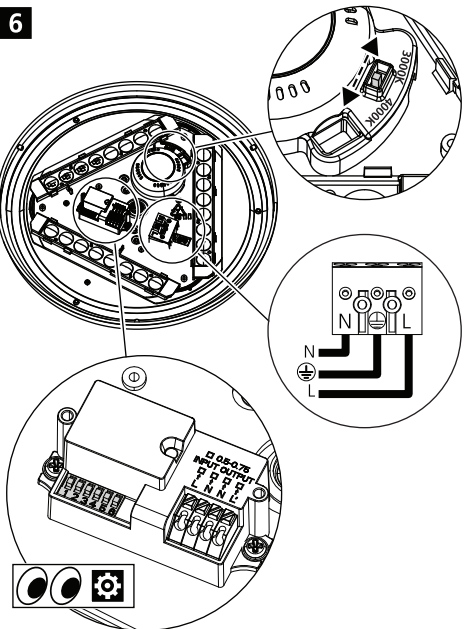

Power [W]	Ø [mm]	H [mm]	B1 [mm]	B2 [mm]	D [mm]
18	330	96	51	78	265
24	360	100	51	78	265

**Detection Area**

ON	●	●		
▲	■	■		
○	○	○		
OFF	○	○		
	I	1	2	
	●	●		100%
	II	●	○	75%
	III	○	●	50%
	IV	○	○	25%

**Hold Time**

5sec/1min/3min/10min

ON	●	●		
▲	■	■		
○	○	○		
OFF	○	○		
	I	3	4	
	●	●		5sec
	II	●	○	1min
	III	○	●	3min
	IV	○	○	10min

**Daylight Sensor**

ON	●	●		
▲	■	■		
○	○	○		
OFF	○	○		
	I	5	6	
	○	○		Disable
	II	●	●	25 Lux
	III	●	○	10 Lux
	IV	○	●	5 Lux

**Initial state:**  
 Detection area: 100%  
 Hold time: 5sec  
 Daylight: Disable