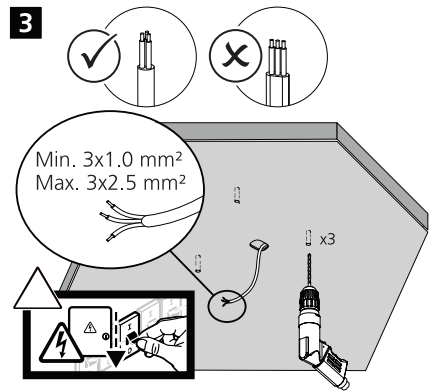

Power [W]	Ø [mm]	H [mm]	B1 [mm]	B2 [mm]	D [mm]
18	330	96	51	78	265
24	360	100	51	78	265

**Detection Area**

ON	●	●		
▲	■	■		
○	○	○		
OFF	○	○		
	I	1	2	
	●	●		100%
	II	●	○	75%
	III	○	●	50%
	IV	○	○	25%

**Hold Time**