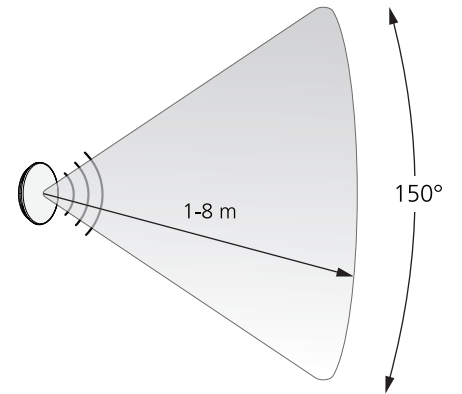

Detection Area

ON	●	●		
▲	■	■		
○	○	○		
OFF	○	○		
	I	1	2	
	●	●		100%
	II	●	○	75%
	III	○	●	50%
	IV	○	○	25%

Hold Time

5sec/1min/3min/10min

ON	●	●		
▲	■	■		
○	○	○		
OFF	○	○		
	I	3	4	
	●	●		5sec
	II	●	○	1min
	III	○	●	3min
	IV	○	○	10min

Daylight Sensor

ON	●	●		
▲	■	■		
○	○	○		
OFF	○	○		
	I	5	6	
	○	○		Disable
	II	●	●	25 Lux
	III	●	○	10 Lux
	IV	○	●	5 Lux

ON	●	●		
▲	■	■		
○	○	○		
OFF	○	○		
	I	5	6	
	○	○		Disable
	II	●	●	25 Lux
	III	●	○	10 Lux
	IV	○	●	5 Lux

ON	●	●		
▲	■	■		
○	○	○		
OFF	○	○		
	I	5	6	
	○	○		Disable
	II	●	●	25 Lux
	III	●	○	10 Lux
	IV	○	●	5 Lux

Initial state:
Detection area: 100%
Hold time: 5sec
Daylight: Disable