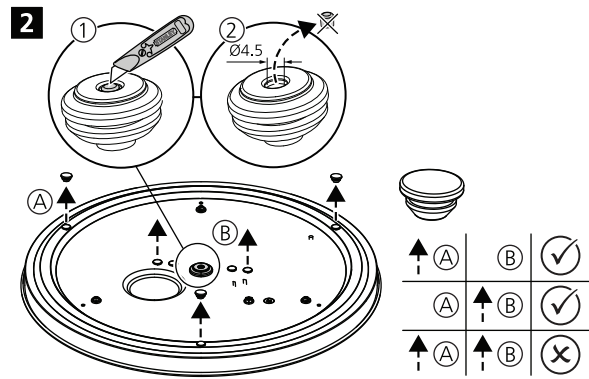

Power [W]	Ø [mm]	H [mm]	B1 [mm]	B2 [mm]	D [mm]
18	330	96	51	78	265
24	360	100	51	78	265

**Detection Area**

ON	●	●		
▲	■	■		
○	○	○		
OFF	○	○		
	I	1	2	
	●	●		100%
	II	●	○	75%
	III	○	●	50%
	IV	○	○	25%

**Hold Time**

**Initial state:**  
 Detection area: 100%  
 Hold time: 5sec  
 Daylight: Disable