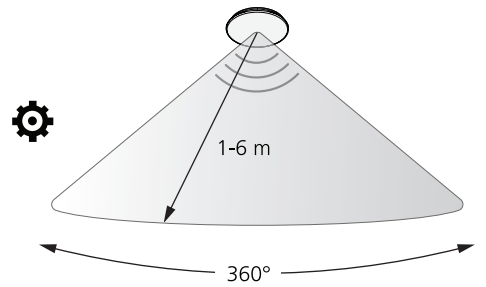

Power [W]	Ø [mm]	H [mm]	B1 [mm]	B2 [mm]	D [mm]
18	330	96	51	78	265
24	360	100	51	78	265

**Detection Area**

ON	●	●		
▲	■	■		
○	○	○		
OFF	○	○		
	I	1	2	
	●	●		100%
	II	●	○	75%
	III	○	●	50%
	IV	○	○	25%

**Hold Time**