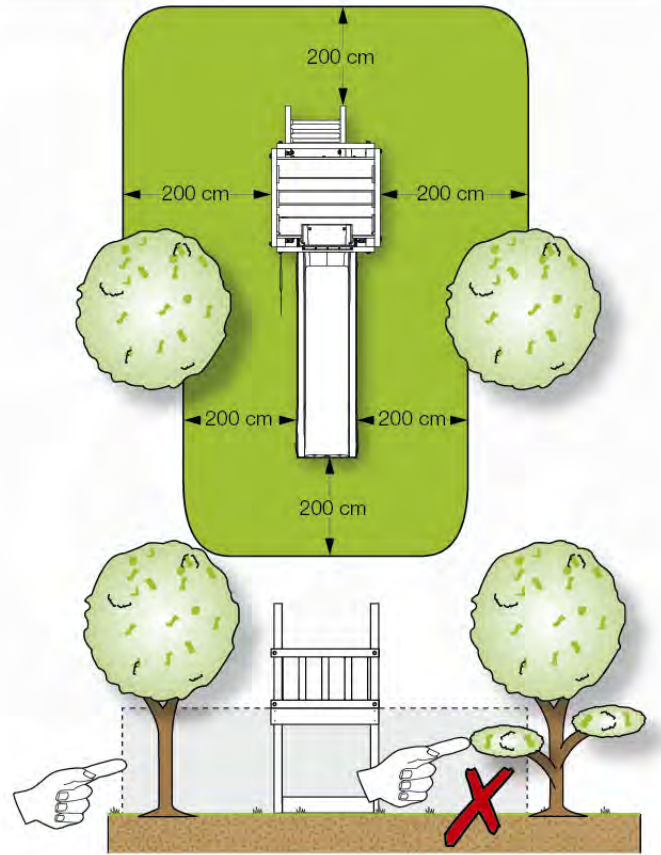

05 Safe Playground

05a

05b

05c

05d

05e