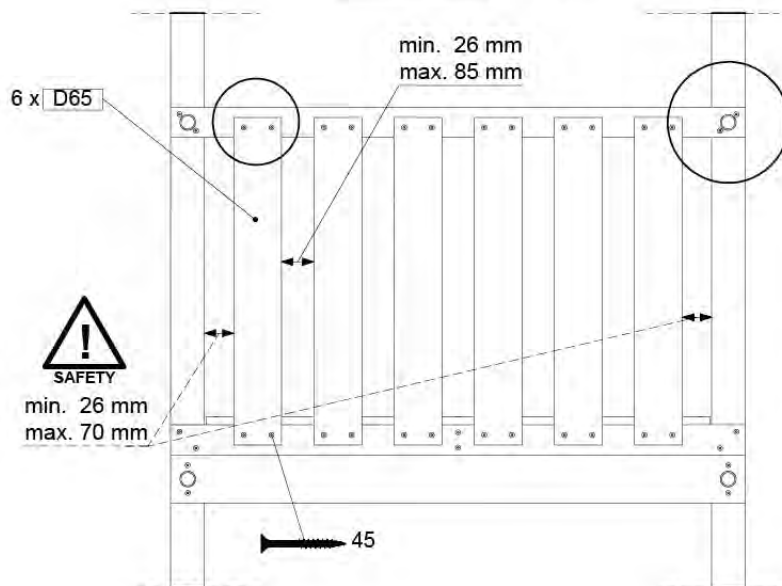

08 Balustrade

BL04

	PartNo	PartName	QTY.
Hardware Pack	002_220	Gap Point Screw T25 - 5x45	24
	002_223	Gap Point Screw T25 - 5x80	4
Timber	C114	Beam 1140 mm	1
	D65	Board 650 mm	6

Balustrade 120 - P03 T - 8-10-2021 - v1.1

08-1

HARDWARE PACK TOWER → 80