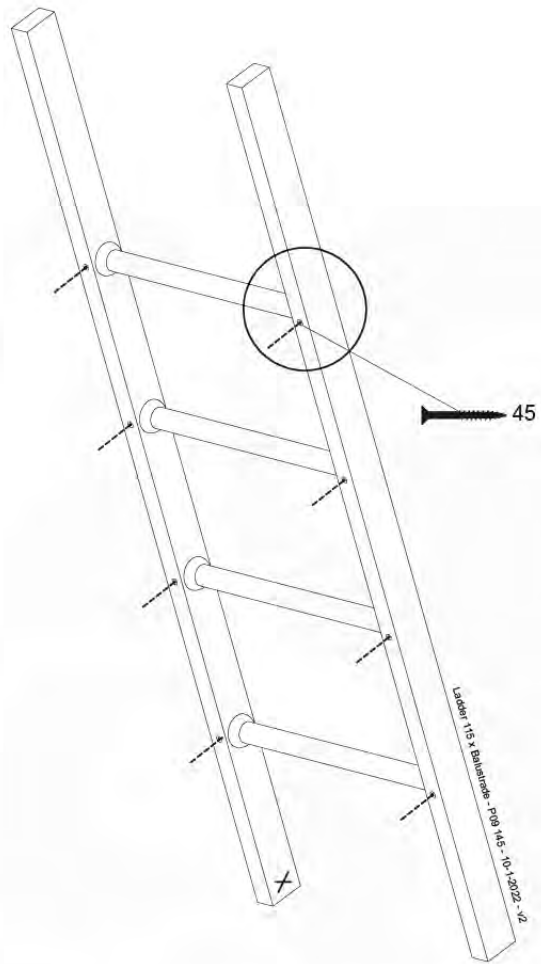

10-1

10-2

10-3

10-4

11 Ladder

LA15

	PartNo	PartName	QTY.
Hardware Pack	001_404	Stealth Screw 8x30	4
	002_219	Gap Point Screw T25 - 5x30	4
	002_220	Gap Point Screw T25 - 5x45	16
	002_223	Gap Point Screw T25 - 5x80	8
Other	005_03x	Ladder Rung Y/B/G/R	4
	005_522	Connection Bracket Mini Market	2
	022_835	Rung Cap	8
	120_102	Handgrip set (complete 2x)	1
Timber	C114	Beam 1140 mm	1
	C150	Beam 1500 mm	2
	C70	Beam 700 mm	1
	D65	Board 650 mm	2

Ladder 115 x Balustrade - P22 UL 145 - 10-1-2022 - v2

11-1

Ladder 115 x Balustrade - P07 145 - 10-1-2022 - v2

11-2

11-3

11-4

11-5

12 Swing Module / Climb Module