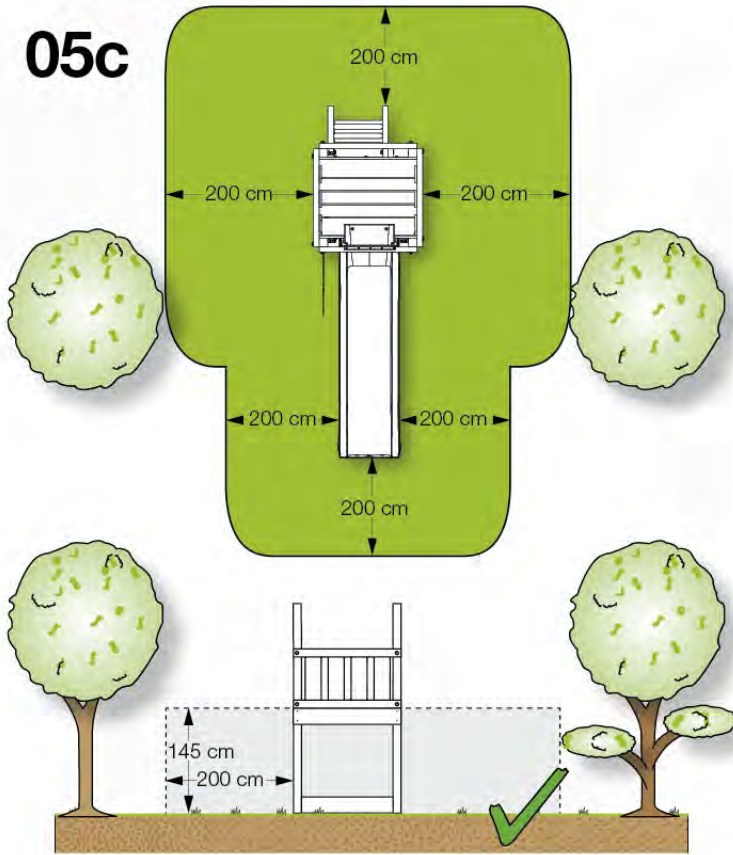

05 Safe Playground

05a

05b

05c

05d

05e