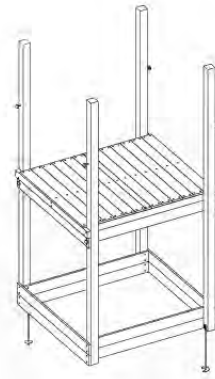

10-1

10-2

10-3

10-4

11 Ladder

LA15

	PartNo	PartName	QTY.
Hardware Pack	001_404	Stealth Screw 8x30	4
	002_219	Gap Point Screw T25 - 5x30	4
	002_220	Gap Point Screw T25 - 5x45	16
	002_223	Gap Point Screw T25 - 5x80	8
Other	005_03x	Ladder Rung Y/B/G/R	4
	005_522	Connection Bracket Mini Market	2
	022_835	Rung Cap	8
	120_102	Handgrip set (complete 2x)	1
Timber	C114	Beam 1140 mm	1
	C150	Beam 1500 mm	2
	C70	Beam 700 mm	1
	D65	Board 650 mm	2

13

+

13

1-Swing Module / 2-Swing Module
457_101
457_102

+

13

1-Climb Module / 2-Climb Module
457_105
457_106

13 Ground Anchors

GA05

Parts:

Assembly Package Tower
194_300

Tower Anchors - P02-GA05 - 22/02/2022 - v3.1

13-1

13-2

40 L
/ 80 kg

1.