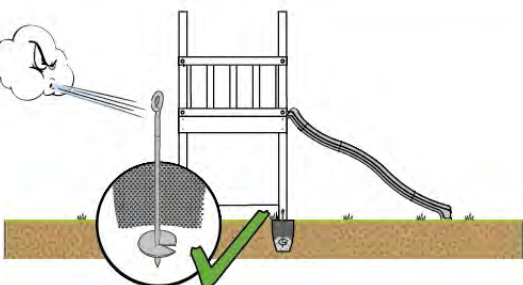

06 Playground Foundation

FD05

07 Base Tower

BT14

	PartNo	PartName	QTY.
Hardware pack	001_406	Stealth Screw 8x45	6
	001_417	Stealth Screw 8x80	4
	002_220	Gap Point Screw T25 - 5x45	118
	002_223	Gap Point Screw T25 - 5x80	20
	022_31x	bpc-base version 3	8
	022_84x	bpc cover	8
Other	007_001	Ground-anchor	2
Timber	A240	Post 70x70 L2400	4
	C114	Beam 1140 mm	5
	D100	Board 1000 mm	14
	D114	Board 1140 mm	12