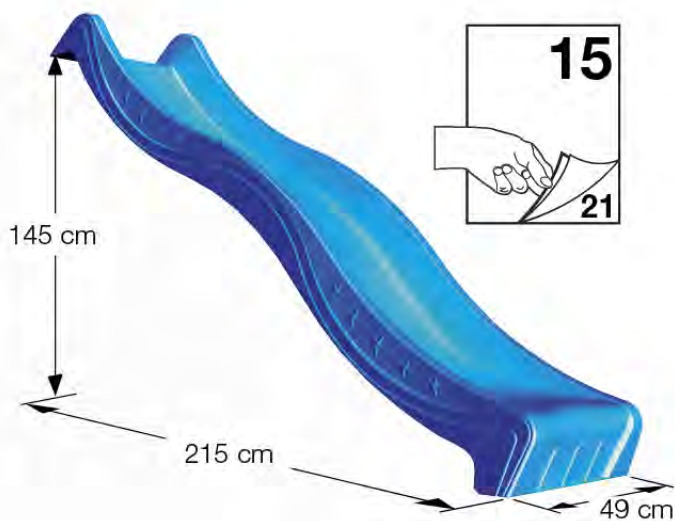

14 Add-on

Wavy Star Slide XXL

- 334_100 Yellow
- 334_200 Blue
- 334_300 Green
- 334_400 Red
- 334_500 Fuchsia
- 334_600 Dark Green