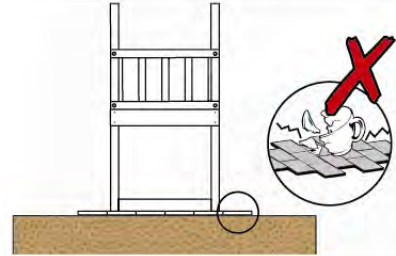

05 Safe Playground

05a

05b

05c

05d

05e