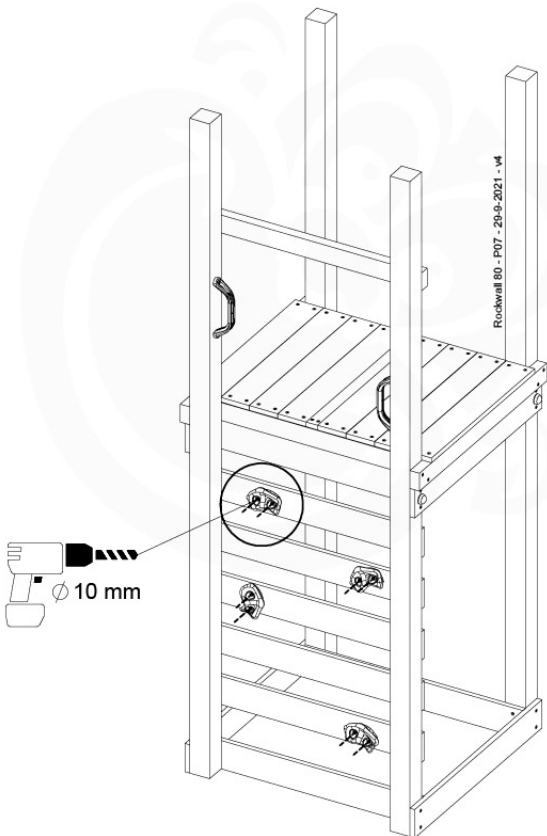

Rockwall 80 - P02 - 29-9-2021 - v4

11-1

min. 2,6 cm
max. 8,8 cm

11-2

11-3

12 2-Step Ladder

LA06

(194_102)

	PartNo	PartName	QTY.
Hardware Pack 100_602	001_406	Stealth Screw 8x45	8
	002_220	Gap Point Screw T25 - 5x45	4
	002_223	Gap Point Screw T25 - 5x80	5
Other	022_53x	Ladder/ Rope Rung 30cm	4
	022_84x	bpc cover	8
	120_102	Handgrip set (2x Complete)	1
Timber	A123	Post 70x70 L1230	1
	C74	Beam 740 mm	1