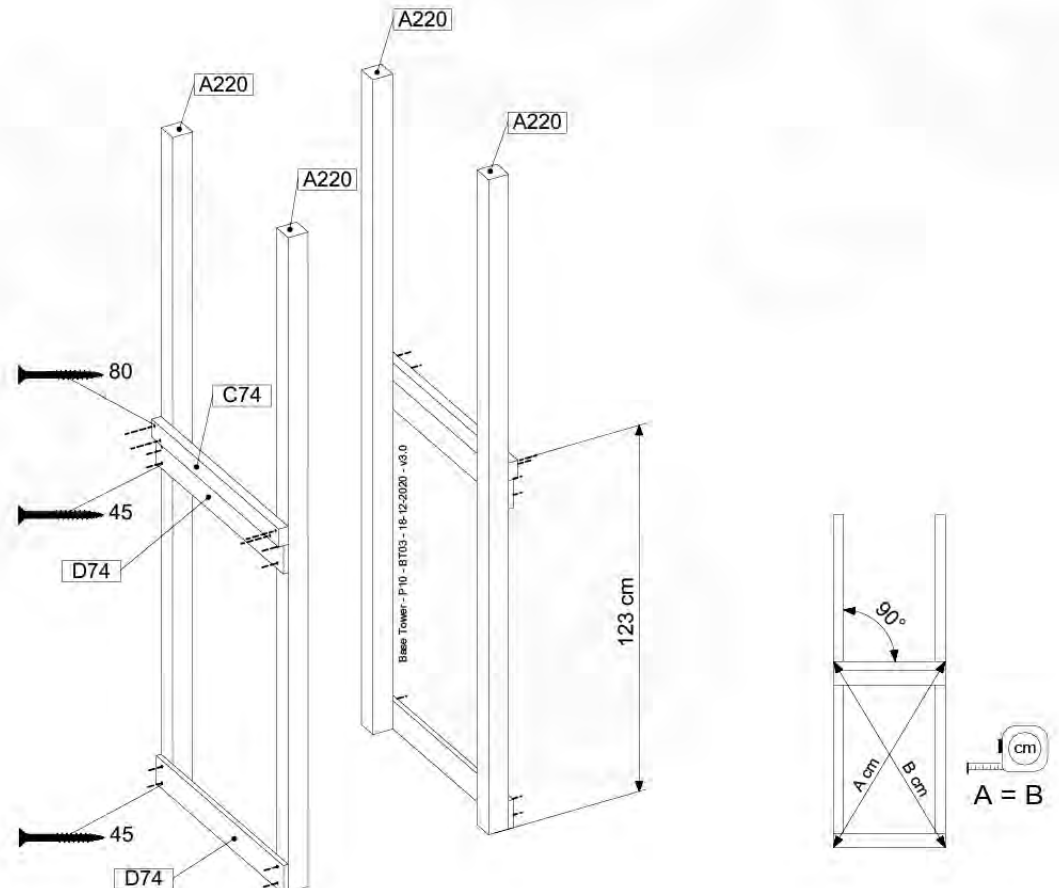

06 Playground Foundation

FD02

06-1

07 Base Tower

BT03

(194_100)

	PartNo	PartName	QTY.
Hardware Pack 100_600	001_406	Stealth Screw 8x45	6
	002_220	Gap Point Screw T25 - 5x45	72
	002_223	Gap Point Screw T25 - 5x80	16
Other	007_001	Ground-anchor	2
Hardware Pack 100_600	022_31x	bpc-base version 3	4
	022_84x	bpc cover	4
Wood	A220	Post 70x70 L2200	4
	C74	Beam 740 mm	4
	D60	Board 600 mm	10
	D74	Board 740 mm	8

Base Tower - P04 - BT03 - 18-12-2020 - v3.0

07-1

07-2

07-3

08 Extension Tower

ET01

(194_100)

	PartNo	PartName	QTY.
Hardware Pack 100_600	001_406	Stealth Screw 8x45	4
	002_220	Gap Point Screw T25 - 5x45	60
	002_223	Gap Point Screw T25 - 5x80	12
Other	007_001	Ground-anchor	2
Hardware Pack 100_600	022_31x	bpc-base version 3	2
	022_84x	bpc cover	2
Wood	A200	Post 70x70 L2000	2
	C74	Beam 740 mm	3
	D60	Board 600 mm	9
	D74	Board 740 mm	6