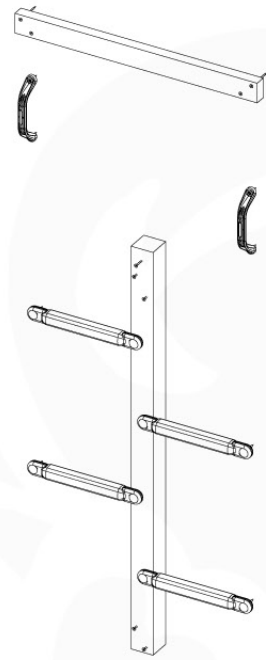

12 2-Step Ladder

LA06

(194_102)

	PartNo	PartName	QTY.
Hardware Pack 100_602	001_406	Stealth Screw 8x45	8
	002_220	Gap Point Screw T25 - 5x45	4
	002_223	Gap Point Screw T25 - 5x80	5
Other	022_53x	Ladder/ Rope Rung 30cm	4
	022_84x	bpc cover	8
	120_102	Handgrip set (2x Complete)	1
Timber	A123	Post 70x70 L1230	1
	C74	Beam 740 mm	1

TwoStepLadder - P02 - 25/02/2022 - v4