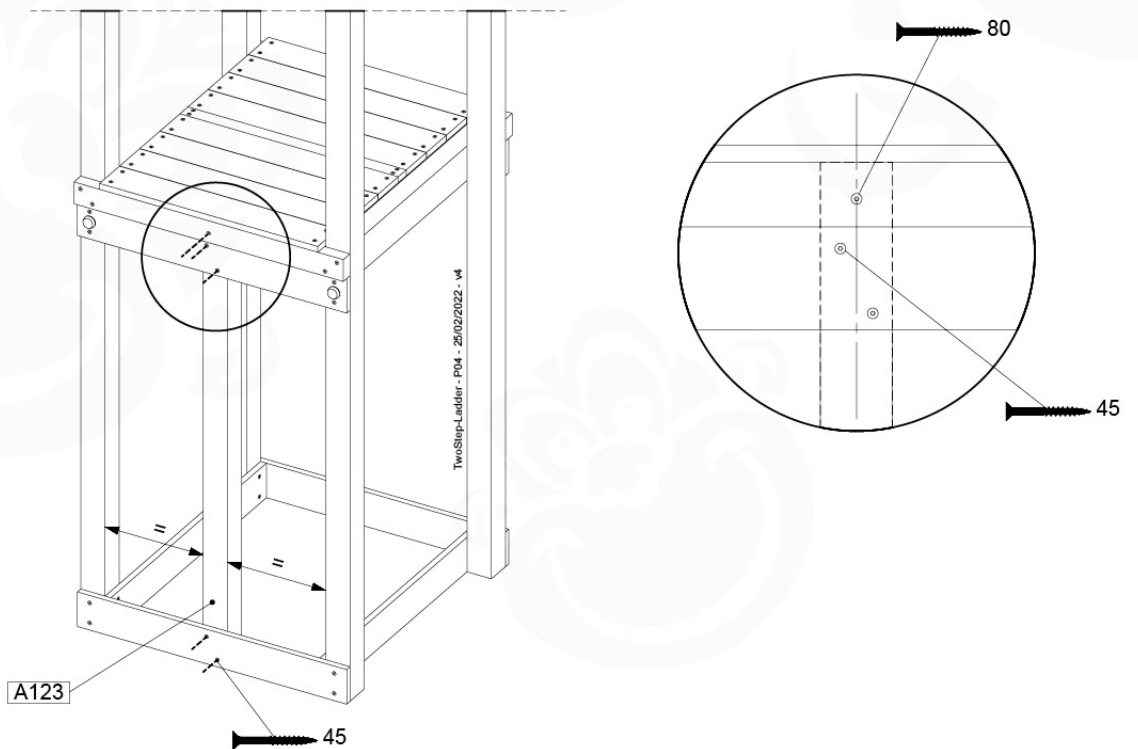

12 2-Step Ladder

LA06

(194_102)

	PartNo	PartName	QTY.
Hardware Pack 100_602	001_406	Stealth Screw 8x45	8
	002_220	Gap Point Screw T25 - 5x45	4
	002_223	Gap Point Screw T25 - 5x80	5
Other	022_53x	Ladder/ Rope Rung 30cm	4
	022_84x	bpc cover	8
	120_102	Handgrip set (2x Complete)	1
Timber	A123	Post 70x70 L1230	1
	C74	Beam 740 mm	1

TwoStepLadder - P02 - 25/02/2022 - v4

12-1