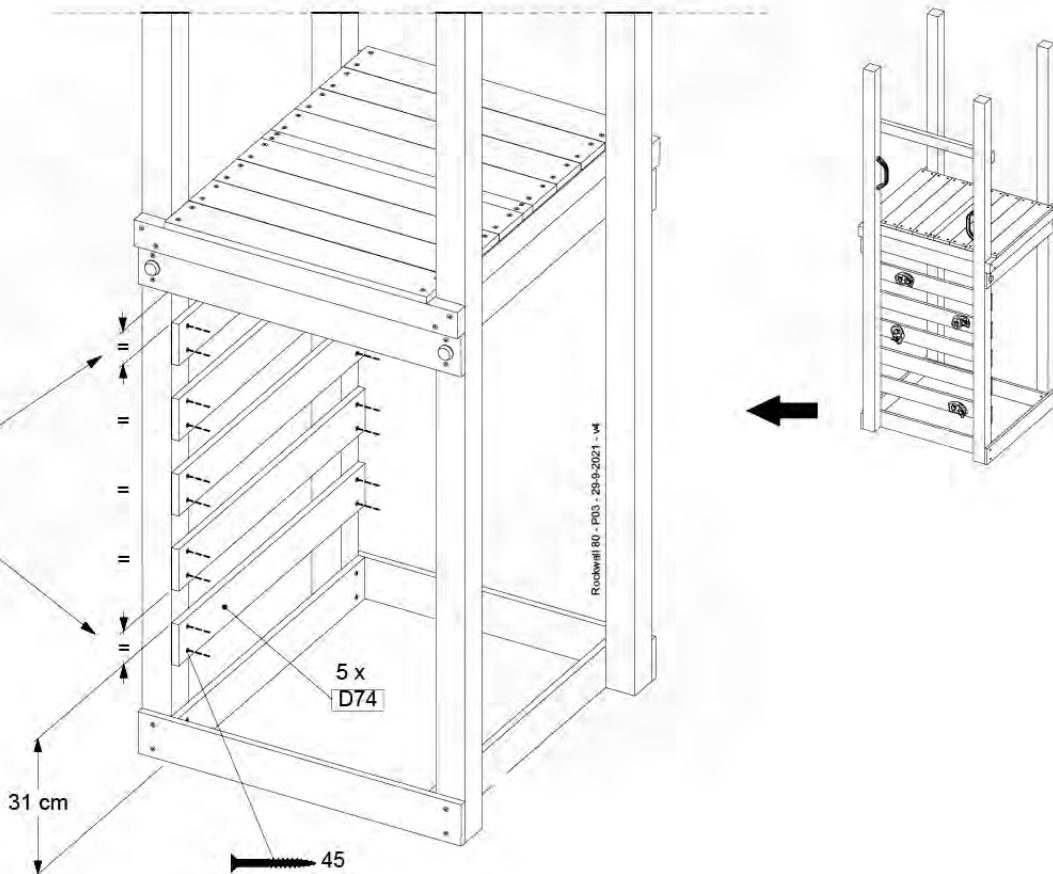

11-1

min. 2,6 cm
max. 8,8 cm