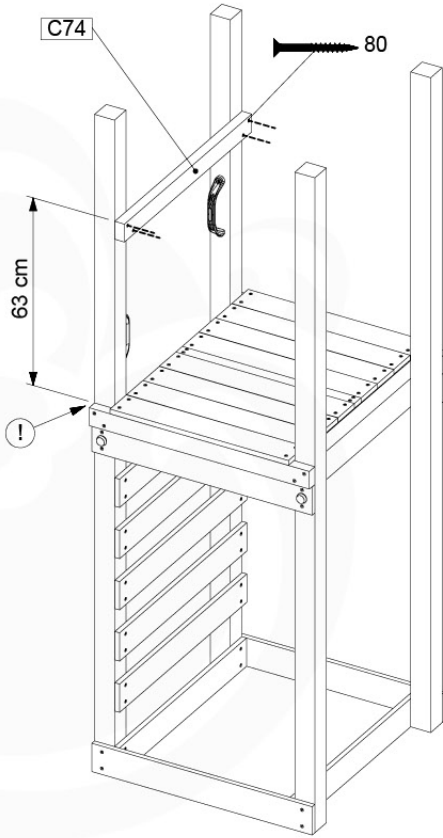

10-1

11 Rockwall

RW01

(194_105)

	PartNo	PartName	QTY.
Hardware pack 100_604	001_102	Washer Head Screw T40 M8x30	8
	002_220	Gap Point Screw T25 - 5x45	24
	002_223	Gap Point Screw T25 - 5x80	4
	003_010	M8 spring lock washer	8
	004_050	M8 22mm Drive in Nut	8
Other	022_50x	Climbing Rock	4
	120_102	Handgrip set (2x Complete)	1
Timber	C74	Beam 740 mm	1
	D74	Board 740 mm	5

Rockwall 80 - P02 - 29-9-2021 - v4

11-1

min. 2,6 cm
max. 8,8 cm

11-2

11-3

12 2-Step Ladder

LA06

(194_102)

	PartNo	PartName	QTY.
Hardware Pack 100_602	001_406	Stealth Screw 8x45	8
	002_220	Gap Point Screw T25 - 5x45	4
	002_223	Gap Point Screw T25 - 5x80	5
Other	022_53x	Ladder/ Rope Rung 30cm	4
	022_84x	bpc cover	8
	120_102	Handgrip set (2x Complete)	1
Timber	A123	Post 70x70 L1230	1
	C74	Beam 740 mm	1