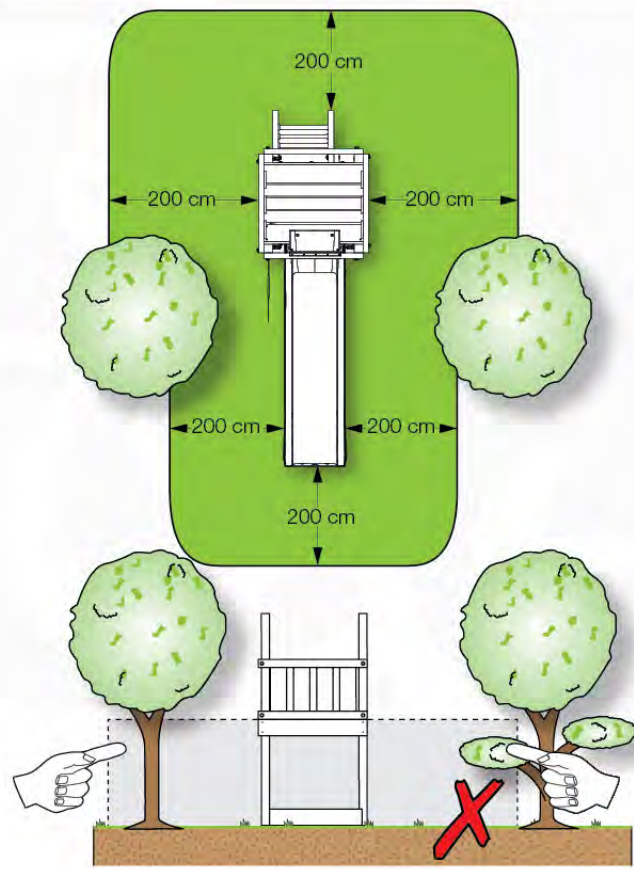

05 Safe Playground

05-1

05-2

05-3

05-4

05-5