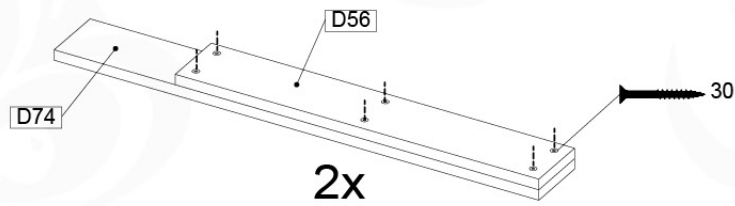

13 Roof Canvas Tipi

RF03

(194_108)

	PartNo	PartName	QTY.
Hardware Pack 100_606	001_417	Stealth Screw 8x80	6
	002_219	Gap Point Screw T25 - 5x30	12
	002_220	Gap Point Screw T25 - 5x45	8
	002_223	Gap Point Screw T25 - 5x80	2
	002_308	Gap Point Screw T25 - 5x20	10
	022_31x	bpc-base version 3	6
	022_84x	bpc cover	6
	023_031	Finishing Washer GPS 5.0	10
Other	123_220	Canvas sheet 735x1365mm (min. 735x1250)	1
Timber	C74	Beam 740 mm	1
	D56	Board L=(650 - board width) mm	2
	D74	Board 740 mm	6

Roof Canvas - P03 - 29-9-2021 - v4

Modular 4L Roof Canvas

13-1