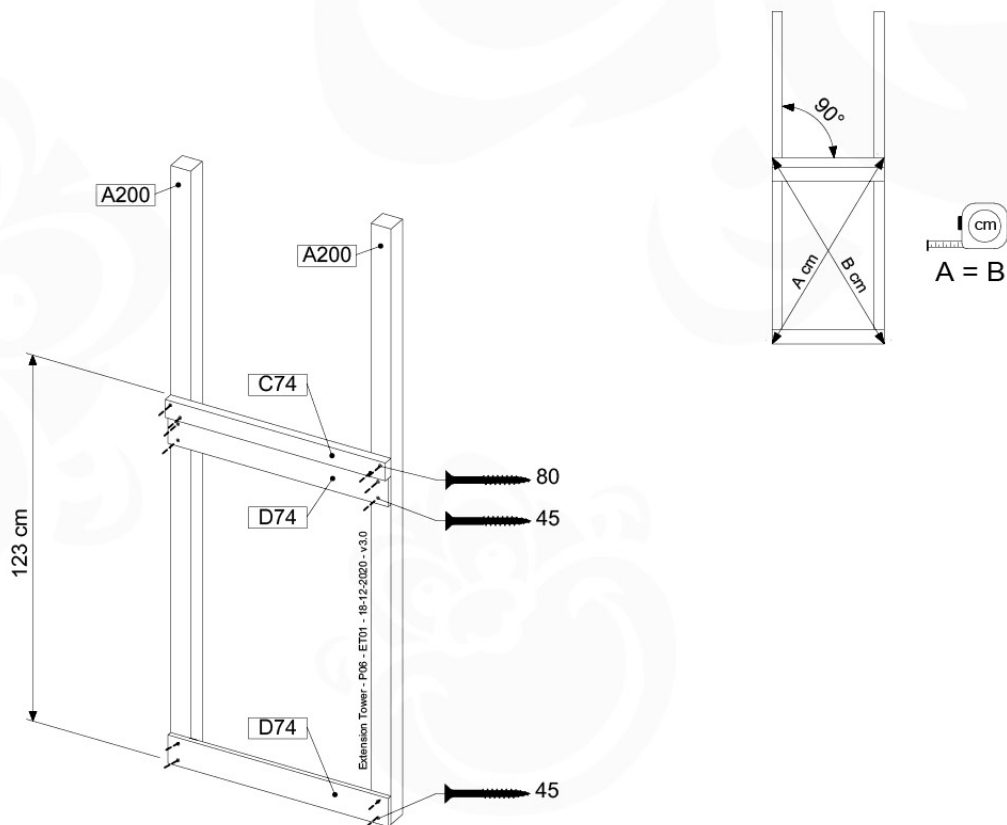

08 Extension Tower

ET01

(194_100)

	PartNo	PartName	QTY.
Hardware Pack 100_600	001_406	Stealth Screw 8x45	4
	002_220	Gap Point Screw T25 - 5x45	60
	002_223	Gap Point Screw T25 - 5x80	12
Other	007_001	Ground-anchor	2
Hardware Pack 100_600	022_31x	bpc-base version 3	2
	022_84x	bpc cover	2
Wood	A200	Post 70x70 L2000	2
	C74	Beam 740 mm	3
	D60	Board 600 mm	9
	D74	Board 740 mm	6

Extension Tower - P02 - ET01 - 18-12-2020 - v3.0

www.junglegym.com

08-1