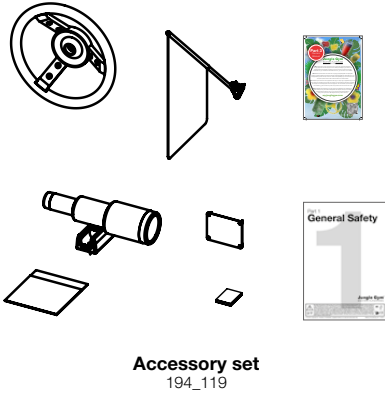

Construction Packages (Sub-Assembly)

Universal Packs (AC)