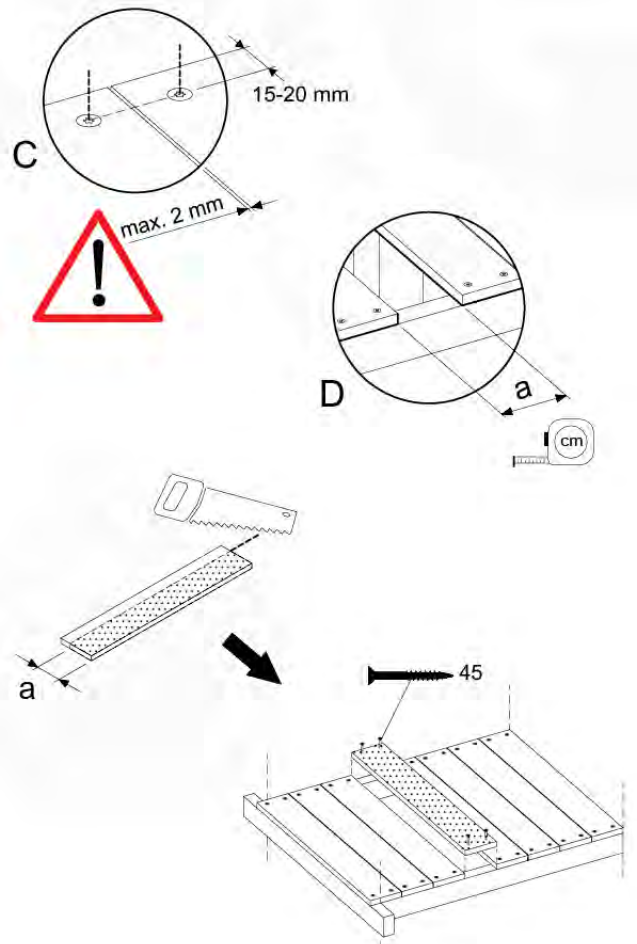

Base Tower - P04 - BT03 - 18-12-2020 - v3.0

07-1

07-2

07-3

08 Extension Tower

ET01

(194_100)

	PartNo	PartName	QTY.
Hardware Pack 100_600	001_406	Stealth Screw 8x45	4
	002_220	Gap Point Screw T25 - 5x45	60
	002_223	Gap Point Screw T25 - 5x80	12
Other	007_001	Ground-anchor	2
Hardware Pack 100_600	022_31x	bpc-base version 3	2
	022_84x	bpc cover	2
Wood	A200	Post 70x70 L2000	2
	C74	Beam 740 mm	3
	D60	Board 600 mm	9
	D74	Board 740 mm	6

Extension Tower - P02 - ET01 - 18-12-2020 - v3.0

www.junglegym.com

08-1

08-2

08-3

09 Balustrade

BL01 - 1x

(194_101)

	PartNo	PartName	QTY.
Hardware Pack 100_601	002_220	Gap Point Screw T25 - 5x45	16
	002_223	Gap Point Screw T25 - 5x80	4
Timber	C74	Beam 740 mm	1
	D65	Board 650 mm	4

Balustrade 80 - P02 U - 13/01/2022 - v4