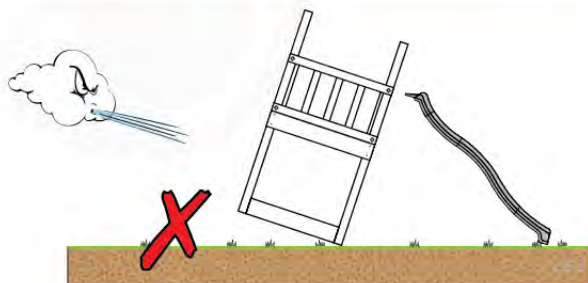

06 Playground Foundation

FD02

06-1

07 Base Tower

BT03

(194_100)

	PartNo	PartName	QTY.
Hardware Pack 100_600	001_406	Stealth Screw 8x45	6
	002_220	Gap Point Screw T25 - 5x45	72
	002_223	Gap Point Screw T25 - 5x80	16
Other	007_001	Ground-anchor	2
Hardware Pack 100_600	022_31x	bpc-base version 3	4
	022_84x	bpc cover	4
Wood	A220	Post 70x70 L2200	4
	C74	Beam 740 mm	4
	D60	Board 600 mm	10
	D74	Board 740 mm	8