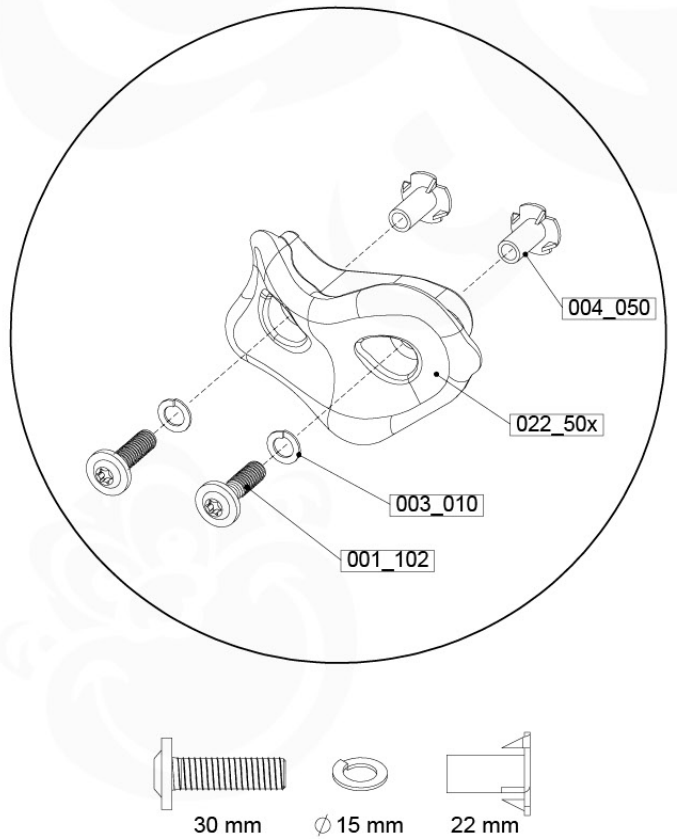

10-1

11 Rockwall

RW01

(194_105)

	PartNo	PartName	QTY.
Hardware pack 100_604	001_102	Washer Head Screw T40 M8x30	8
	002_220	Gap Point Screw T25 - 5x45	24
	002_223	Gap Point Screw T25 - 5x80	4
	003_010	M8 spring lock washer	8
	004_050	M8 22mm Drive in Nut	8
Other	022_50x	Climbing Rock	4
	120_102	Handgrip set (2x Complete)	1
Timber	C74	Beam 740 mm	1
	D74	Board 740 mm	5

Rockwall 80 - P02 - 29-9-2021 - v4

11-1

min. 2,6 cm
max. 8,8 cm

11-2

11-3

12 2-Step Ladder

LA06

(194_102)