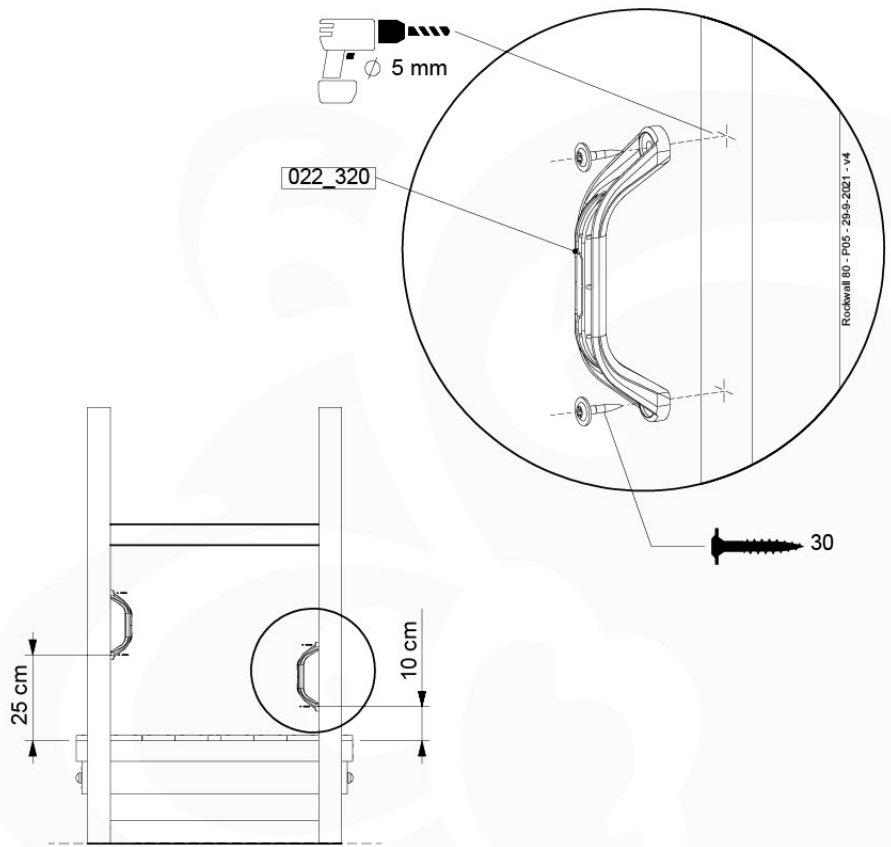

10-1

11 Rockwall

RW01

(194_105)

	PartNo	PartName	QTY.
Hardware pack 100_604	001_102	Washer Head Screw T40 M8x30	8
	002_220	Gap Point Screw T25 - 5x45	24
	002_223	Gap Point Screw T25 - 5x80	4
	003_010	M8 spring lock washer	8
	004_050	M8 22mm Drive in Nut	8
Other	022_50x	Climbing Rock	4
	120_102	Handgrip set (2x Complete)	1
Timber	C74	Beam 740 mm	1
	D74	Board 740 mm	5

Rockwall 80 - P02 - 29-9-2021 - v4

11-1

min. 2,6 cm
max. 8,8 cm

11-2

11-3

12 2-Step Ladder

LA06

(194_102)