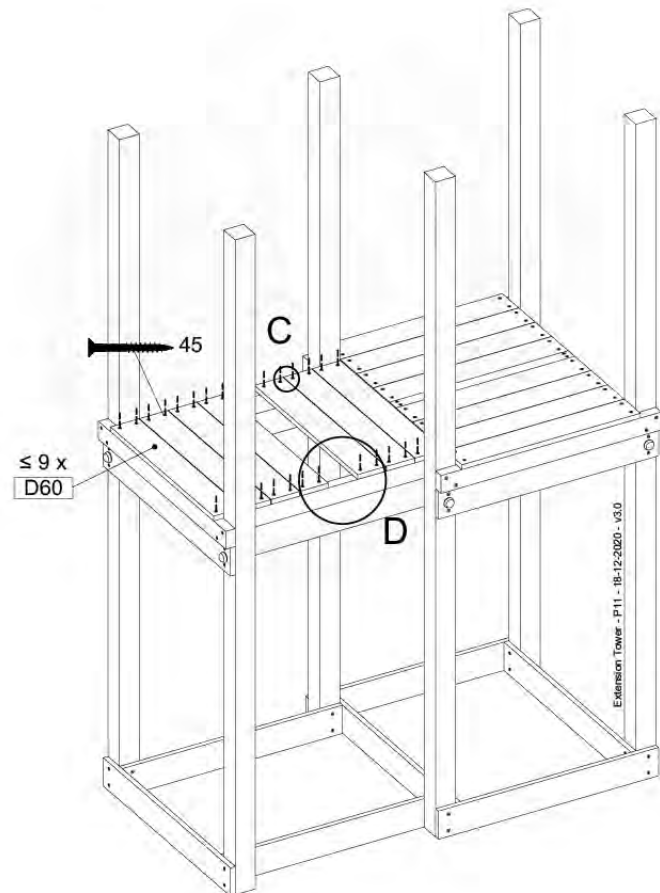

Base Tower - P04 - BT03 - 18-12-2020 - v3.0

07-1

07-2

07-3

08 Extension Tower

ET01

(194_100)

	PartNo	PartName	QTY.
Hardware Pack 100_600	001_406	Stealth Screw 8x45	4
	002_220	Gap Point Screw T25 - 5x45	60
	002_223	Gap Point Screw T25 - 5x80	12
Other	007_001	Ground-anchor	2
Hardware Pack 100_600	022_31x	bpc-base version 3	2
	022_84x	bpc cover	2
Wood	A200	Post 70x70 L2000	2
	C74	Beam 740 mm	3
	D60	Board 600 mm	9
	D74	Board 740 mm	6

Extension Tower - P02 - ET01 - 18-12-2020 - v3.0

www.junglegym.com

08-1

08-2

08-3

09 Balustrade

BL01 - 1x

(194_101)

	PartNo	PartName	QTY.
Hardware Pack 100_601	002_220	Gap Point Screw T25 - 5x45	16
	002_223	Gap Point Screw T25 - 5x80	4
Timber	C74	Beam 740 mm	1
	D65	Board 650 mm	4

Balustrade 80 - P02 U - 13/01/2022 - v4