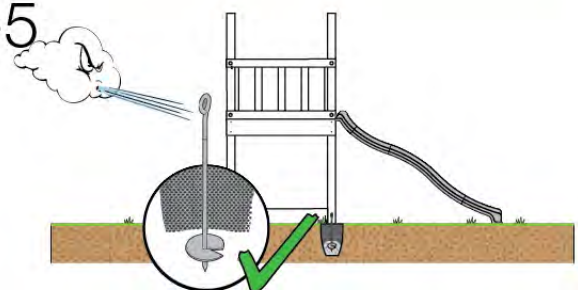

06 Playground Foundation

FD02

06-1

07 Base Tower

BT03

(194_100)

	PartNo	PartName	QTY.
Hardware Pack 100_600	001_406	Stealth Screw 8x45	6
	002_220	Gap Point Screw T25 - 5x45	72
	002_223	Gap Point Screw T25 - 5x80	16
Other	007_001	Ground-anchor	2
Hardware Pack 100_600	022_31x	bpc-base version 3	4
	022_84x	bpc cover	4
Wood	A220	Post 70x70 L2200	4
	C74	Beam 740 mm	4
	D60	Board 600 mm	10
	D74	Board 740 mm	8