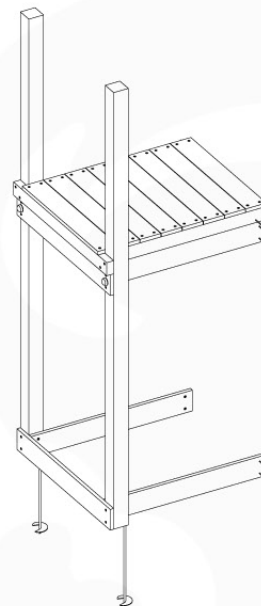

06 Playground Foundation

FD02

06-1

07 Base Tower

BT03

(194_100)

	PartNo	PartName	QTY.
Hardware Pack 100_600	001_406	Stealth Screw 8x45	6
	002_220	Gap Point Screw T25 - 5x45	72
	002_223	Gap Point Screw T25 - 5x80	16
Other	007_001	Ground-anchor	2
Hardware Pack 100_600	022_31x	bpc-base version 3	4
	022_84x	bpc cover	4
Wood	A220	Post 70x70 L2200	4
	C74	Beam 740 mm	4
	D60	Board 600 mm	10
	D74	Board 740 mm	8

Base Tower - P04 - BT03 - 18-12-2020 - v3.0

07-1

07-2

07-3

08 Extension Tower

ET01

(194_100)

	PartNo	PartName	QTY.
Hardware Pack 100_600	001_406	Stealth Screw 8x45	4
	002_220	Gap Point Screw T25 - 5x45	60
	002_223	Gap Point Screw T25 - 5x80	12
Other	007_001	Ground-anchor	2
Hardware Pack 100_600	022_31x	bpc-base version 3	2
	022_84x	bpc cover	2
Wood	A200	Post 70x70 L2000	2
	C74	Beam 740 mm	3
	D60	Board 600 mm	9
	D74	Board 740 mm	6

Extension Tower - P02 - ET01 - 18-12-2020 - v3.0

www.junglegym.com

08-1

08-2

08-3

09 Balustrade

BL01 - 1x

(194_101)

	PartNo	PartName	QTY.
Hardware Pack 100_601	002_220	Gap Point Screw T25 - 5x45	16
	002_223	Gap Point Screw T25 - 5x80	4
Timber	C74	Beam 740 mm	1
	D65	Board 650 mm	4

Balustrade 80 - P02 U - 13/01/2022 - v4