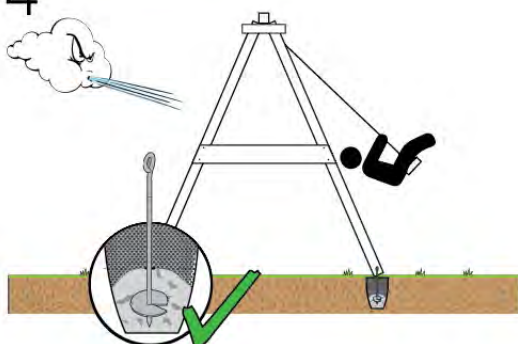

05 Safe Playground Planning

05-1

05-2

05-3

05-4