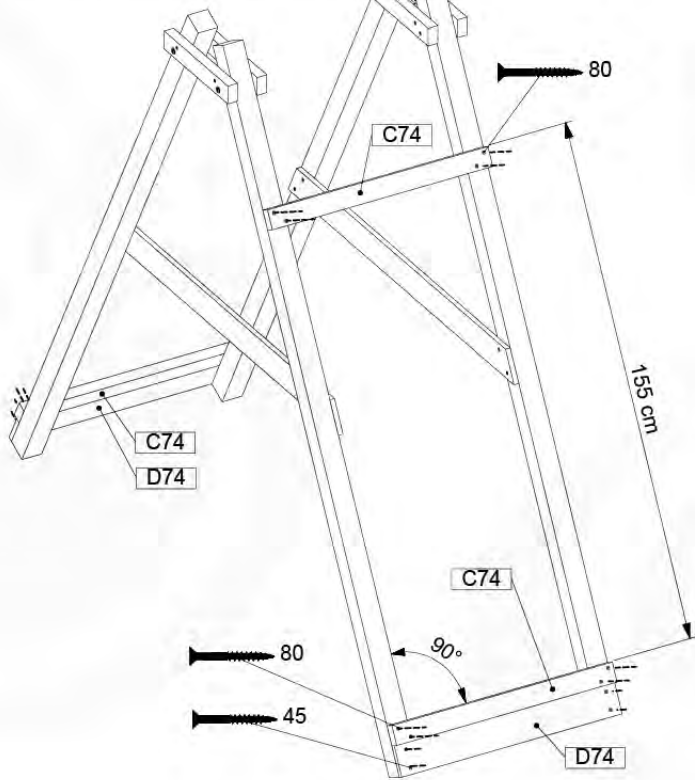

06-4

Climb Module 200