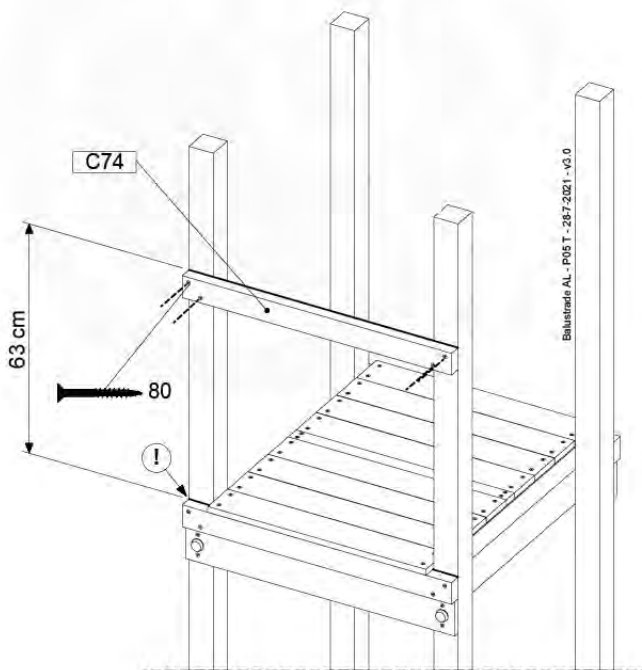

10-1

Balustrade AL - P05 T - 28-7-2021 - v3.0