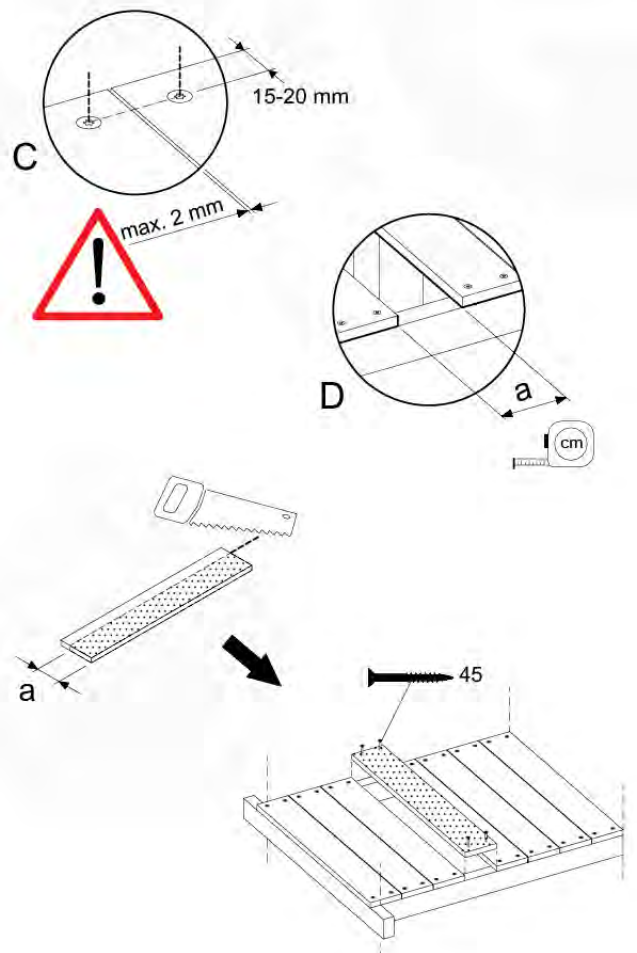

Base Tower - P04 - BT03 - 18-12-2020 - v3.0

07-1

07-2

07-3

08 Extension Tower

ET01

(194_100)

	PartNo	PartName	QTY.
Hardware Pack 100_600	001_406	Stealth Screw 8x45	4
	002_220	Gap Point Screw T25 - 5x45	60
	002_223	Gap Point Screw T25 - 5x80	12
Other	007_001	Ground-anchor	2
Hardware Pack 100_600	022_31x	bpc-base version 3	2
	022_84x	bpc cover	2
Wood	A200	Post 70x70 L2000	2
	C74	Beam 740 mm	3
	D60	Board 600 mm	9
	D74	Board 740 mm	6

Extension Tower - P02 - ET01 - 18-12-2020 - v3.0

08-100 - 08-100 - 08-100 - 08-100 - 08-100 - 08-100 - 08-100 - 08-100 - 08-100 - 08-100

08-1

08-2

08-3

09 Balustrade (1x)

BL01

(194_101)