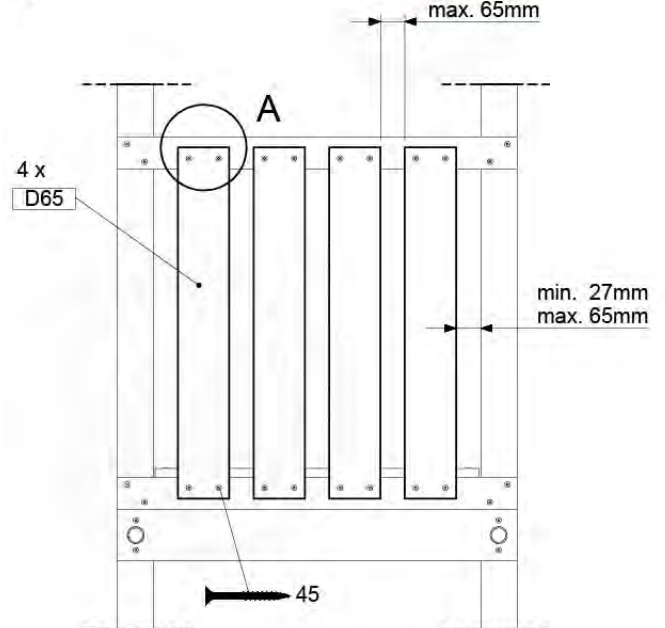

min. 27mm
max. 65mm