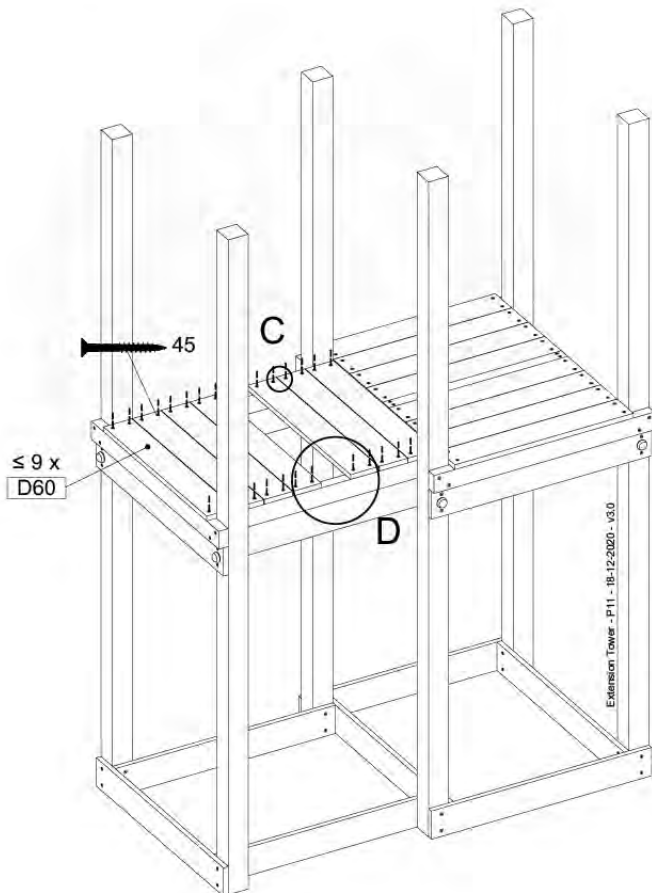

Base Tower - P04 - BT03 - 18-12-2020 - v3.0

07-1

07-2

07-3

08 Extension Tower

ET01

(194_100)

	PartNo	PartName	QTY.
Hardware Pack 100_600	001_406	Stealth Screw 8x45	4
	002_220	Gap Point Screw T25 - 5x45	60
	002_223	Gap Point Screw T25 - 5x80	12
Other	007_001	Ground-anchor	2
Hardware Pack 100_600	022_31x	bpc-base version 3	2
	022_84x	bpc cover	2
Wood	A200	Post 70x70 L2000	2
	C74	Beam 740 mm	3
	D60	Board 600 mm	9
	D74	Board 740 mm	6

Extension Tower - P02 - ET01 - 18-12-2020 - v3.0

08-100 - 08-100 - 08-100 - 08-100 - 08-100 - 08-100 - 08-100 - 08-100 - 08-100 - 08-100

08-1

08-2

08-3

09 Balustrade (1x)

BL01

(194_101)

	PartNo	PartName	QTY.
Hardware Pack 100_601	002_220	Gap Point Screw T25 - 5x45	16
	002_223	Gap Point Screw T25 - 5x80	4
Wood	C74	Beam 740 mm	1
	D65	Board 650 mm	4

Balustrade AL - P02 U - 28-7-2021 - v3.0