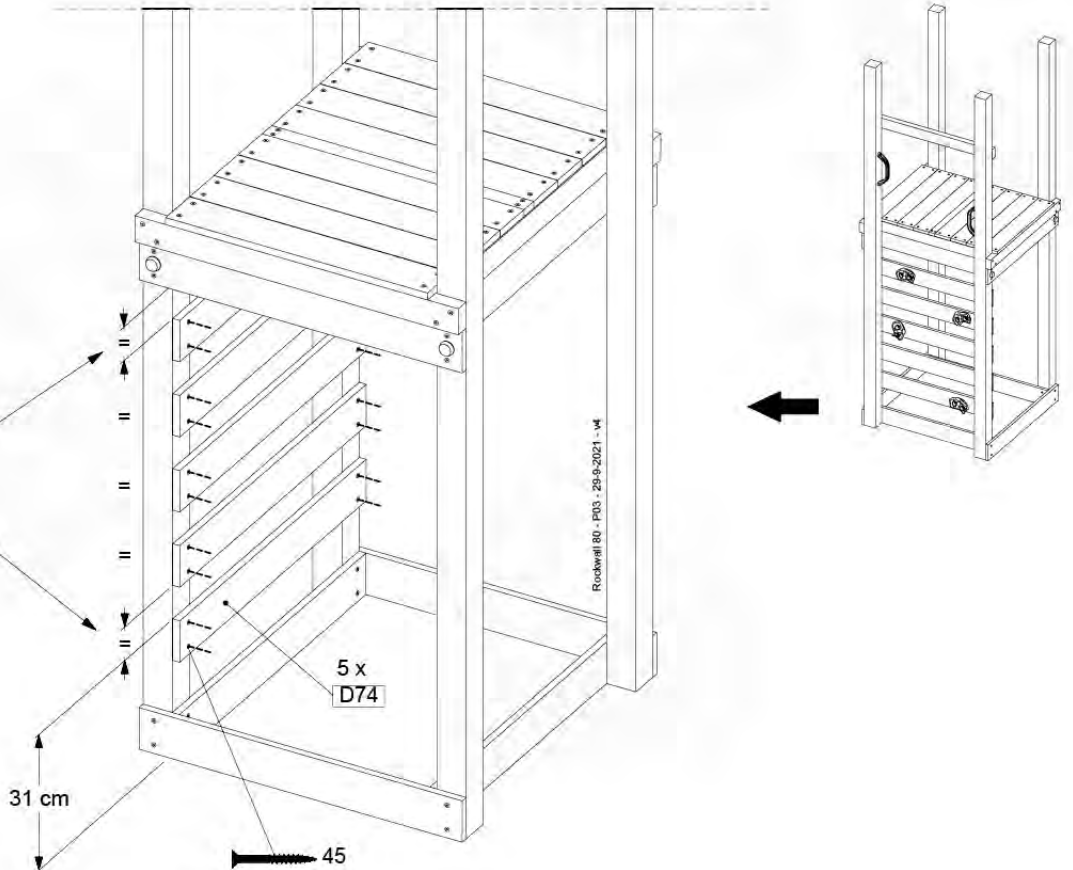

11-1

min. 2,6 cm
max. 8,8 cm

Rockwall 80 - P03 - 29-9-2021 - v4