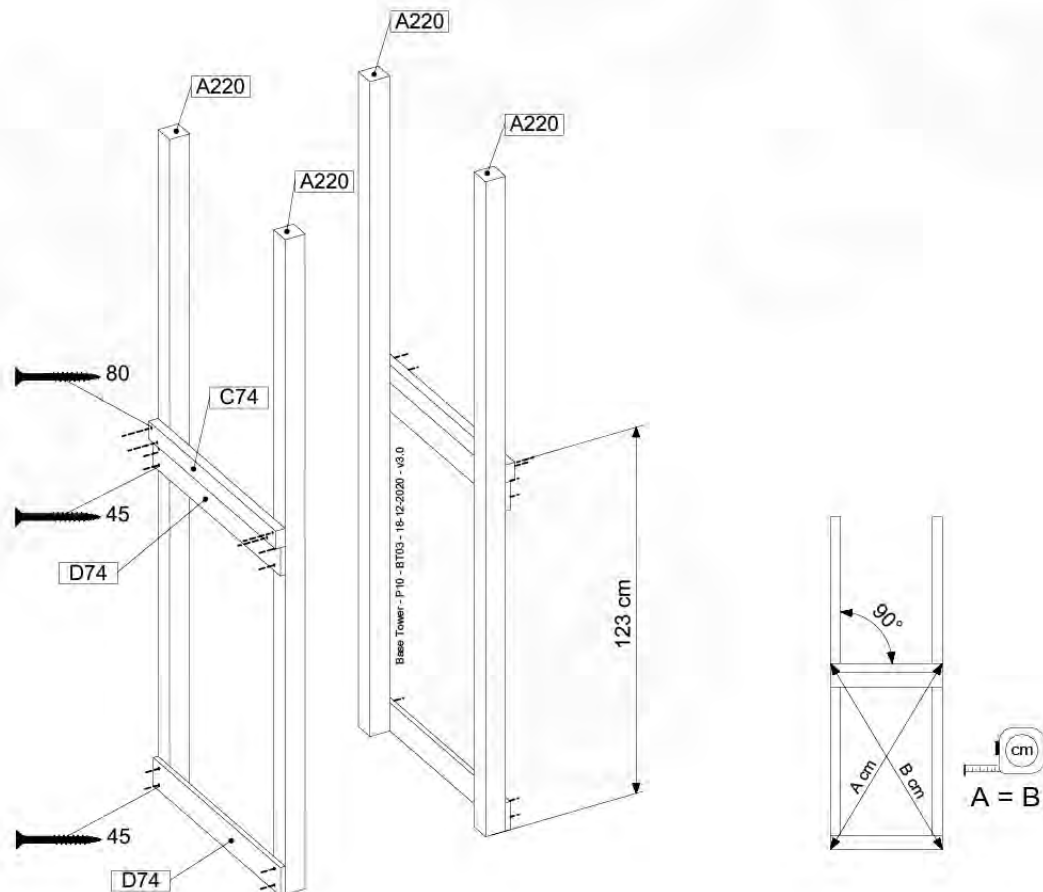

06 Playground Foundation

FD02

06-1

Foundation Plan - P03 - 2/11-2020 - v8

1st Foundation Plan 03

07 Base Tower

BT03

(194_100)

	PartNo	PartName	QTY.
Hardware Pack 100_600	001_406	Stealth Screw 8x45	6
	002_220	Gap Point Screw T25 - 5x45	72
	002_223	Gap Point Screw T25 - 5x80	16
Other	007_001	Ground-anchor	2
Hardware Pack 100_600	022_31x	bpc-base version 3	4
	022_84x	bpc cover	4
Wood	A220	Post 70x70 L2200	4
	C74	Beam 740 mm	4
	D60	Board 600 mm	10
	D74	Board 740 mm	8

Base Tower - P04 - BT03 - 18-12-2020 - v3.0

07-1

07-2

07-3

08 Extension Tower

ET01

(194_100)

	PartNo	PartName	QTY.
Hardware Pack 100_600	001_406	Stealth Screw 8x45	4
	002_220	Gap Point Screw T25 - 5x45	60
	002_223	Gap Point Screw T25 - 5x80	12
Other	007_001	Ground-anchor	2
Hardware Pack 100_600	022_31x	bpc-base version 3	2
	022_84x	bpc cover	2
Wood	A200	Post 70x70 L2000	2
	C74	Beam 740 mm	3
	D60	Board 600 mm	9
	D74	Board 740 mm	6