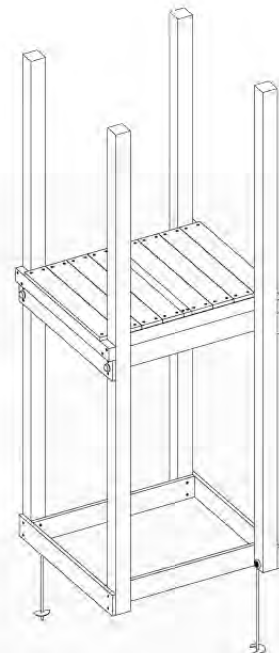

06 Playground Foundation

FD02

06-1

Foundation Plan - P03 - 2/11-2020 - v8

1st Foundation Plan 03

07 Base Tower

BT03

(194_100)

	PartNo	PartName	QTY.
Hardware Pack 100_600	001_406	Stealth Screw 8x45	6
	002_220	Gap Point Screw T25 - 5x45	72
	002_223	Gap Point Screw T25 - 5x80	16
Other	007_001	Ground-anchor	2
Hardware Pack 100_600	022_31x	bpc-base version 3	4
	022_84x	bpc cover	4
Wood	A220	Post 70x70 L2200	4
	C74	Beam 740 mm	4
	D60	Board 600 mm	10
	D74	Board 740 mm	8

Base Tower - P04 - BT03 - 18-12-2020 - v3.0

07-1

07-2

07-3

08 Extension Tower

ET01

(194_100)

	PartNo	PartName	QTY.
Hardware Pack 100_600	001_406	Stealth Screw 8x45	4
	002_220	Gap Point Screw T25 - 5x45	60
	002_223	Gap Point Screw T25 - 5x80	12
Other	007_001	Ground-anchor	2
Hardware Pack 100_600	022_31x	bpc-base version 3	2
	022_84x	bpc cover	2
Wood	A200	Post 70x70 L2000	2
	C74	Beam 740 mm	3
	D60	Board 600 mm	9
	D74	Board 740 mm	6

Extension Tower - P02 - ET01 - 18-12-2020 - v3.0

08-100 - 08-100 - 08-100 - 08-100 - 08-100 - 08-100 - 08-100 - 08-100 - 08-100 - 08-100

08-1

08-2

08-3

09 Balustrade (1x)

BL01

(194_101)