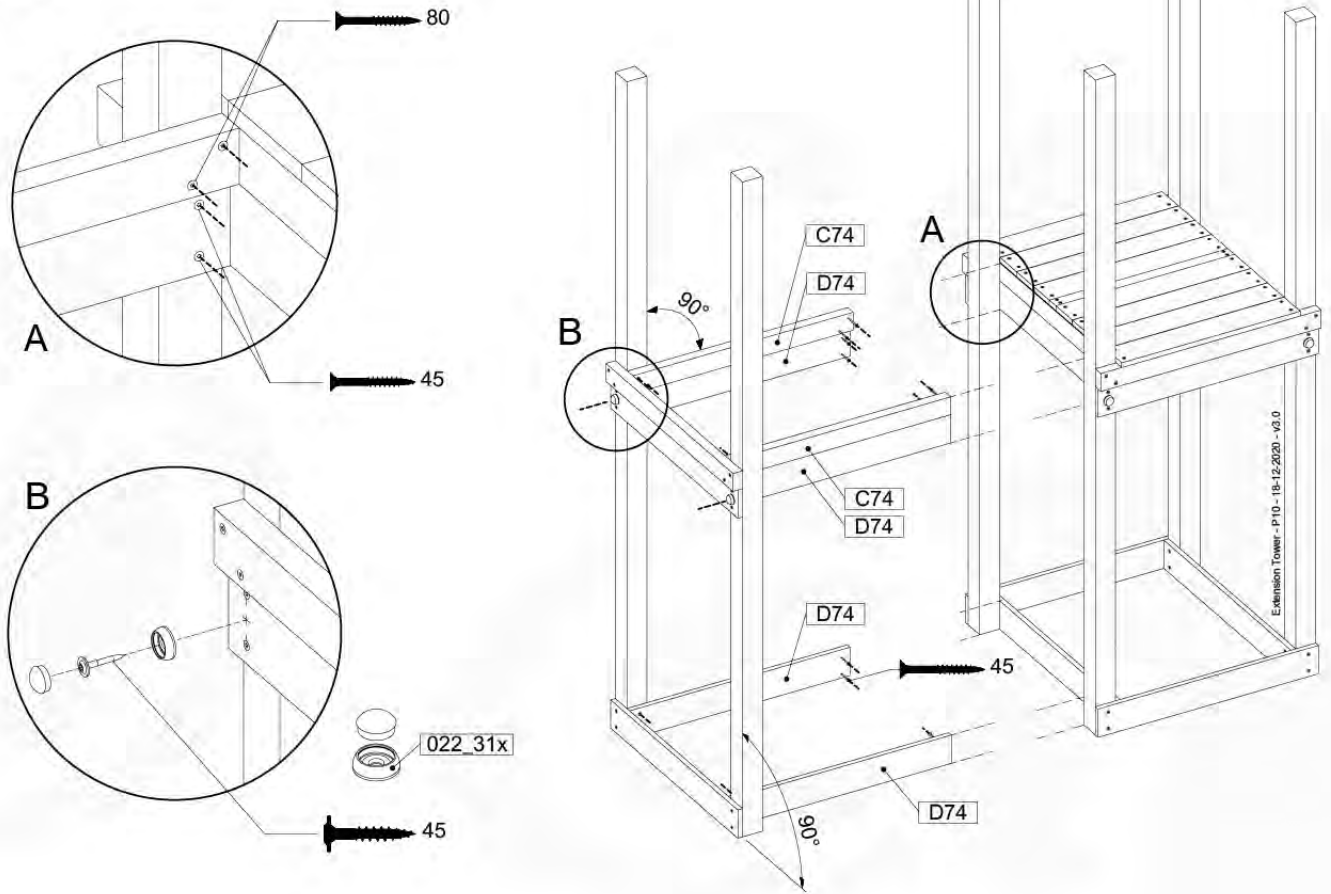

Base Tower - P04 - BT03 - 18-12-2020 - v3.0

07-1

07-2

07-3

08 Extension Tower

ET01

(194_100)

	PartNo	PartName	QTY.
Hardware Pack 100_600	001_406	Stealth Screw 8x45	4
	002_220	Gap Point Screw T25 - 5x45	60
	002_223	Gap Point Screw T25 - 5x80	12
Other	007_001	Ground-anchor	2
Hardware Pack 100_600	022_31x	bpc-base version 3	2
	022_84x	bpc cover	2
Wood	A200	Post 70x70 L2000	2
	C74	Beam 740 mm	3
	D60	Board 600 mm	9
	D74	Board 740 mm	6

Extension Tower - P02 - ET01 - 18-12-2020 - v3.0

08-100 - 08-100 - 08-100 - 08-100 - 08-100 - 08-100 - 08-100 - 08-100 - 08-100 - 08-100

08-1

08-2

08-3

09 Balustrade (1x)

BL01

(194_101)

	PartNo	PartName	QTY.
Hardware Pack 100_601	002_220	Gap Point Screw T25 - 5x45	16
	002_223	Gap Point Screw T25 - 5x80	4
Wood	C74	Beam 740 mm	1
	D65	Board 650 mm	4

Balustrade AL - P02 U - 28-7-2021 - v3.0