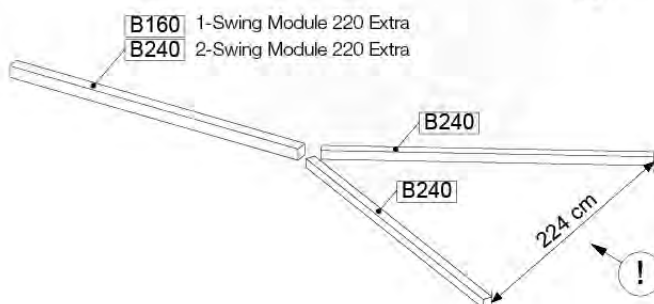

PartNo	PartName	QTY.
Hardware Pack	001_406	Stealth Screw 8x45	4
	001_417	Stealth Screw 8x80	4
	001_422	Stealth Screw 8x137	3
	002_220	Gap Point Screw T25 - 5x45	12
	002_223	Gap Point Screw T25 - 5x80	6
Other	005_528	Swing Beam Bracket 7x7	1
	005_529	Swing Beam Bracket 9x9	1
	007_001	Ground-anchor	2
Hardware Pack	022_31x	bpc-base version 3	2
	022_84x	bpc cover	2
	023_031	Finishing Washer GPS 5.0	2
Other	101_003	Swing hook with Carabiner	4

1 MW - 1.2020-01-91 - 2024 - 01000000

06-1

Swing - 2024-01-91 - 18-10-2021 - 141