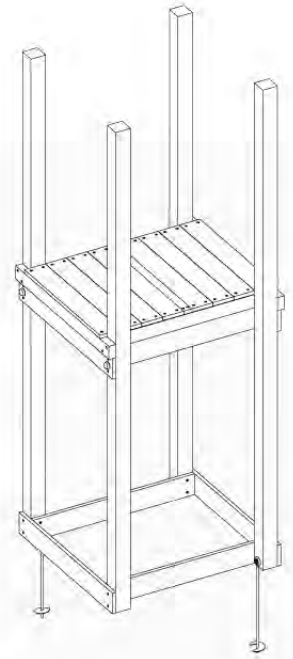

06 Playground Foundation

FD02

06-1

07 Base Tower

BT03

(194_100)

	PartNo	PartName	QTY.
Hardware Pack 100_600	001_406	Stealth Screw 8x45	6
	002_220	Gap Point Screw T25 - 5x45	72
	002_223	Gap Point Screw T25 - 5x80	16
Other	007_001	Ground-anchor	2
Hardware Pack 100_600	022_31x	bpc-base version 3	4
	022_84x	bpc cover	4
Wood	A220	Post 70x70 L2200	4
	C74	Beam 740 mm	4
	D60	Board 600 mm	10
	D74	Board 740 mm	8

Base Tower - P04 - BT03 - 18-12-2020 - v3.0

07-1

07-2

07-3

08 Extended Tower

ET01

(194_100)

	PartNo	PartName	QTY.
Hardware Pack 100_600	001_406	Stealth Screw 8x45	4
	002_220	Gap Point Screw T25 - 5x45	60
	002_223	Gap Point Screw T25 - 5x80	12
Other	007_001	Ground-anchor	2
Hardware Pack 100_600	022_31x	bpc-base version 3	2
	022_84x	bpc cover	2
Wood	A200	Post 70x70 L2000	2
	C74	Beam 740 mm	3
	D60	Board 600 mm	9
	D74	Board 740 mm	6

Extension Tower - P02 - ET01 - 18-12-2020 - v3.0

08-1

08-2

08-3

09 Balustrade (1x)

BL01

(194_101)

	PartNo	PartName	QTY.
Hardware Pack 100_601	002_220	Gap Point Screw T25 - 5x45	16
	002_223	Gap Point Screw T25 - 5x80	4
Timber	C74	Beam 740 mm	1
	D65	Board 650 mm	4

Balustrade 80 - P04 U - 13/01/2022 - v4

09-1

10 Balustrade (2x)

BL02

(194_101)

	PartNo	PartName	QTY.
Hardware Pack 100_601	002_220	Gap Point Screw T25 - 5x45	16
	002_223	Gap Point Screw T25 - 5x80	4
Timber	C74	Beam 740 mm	1
	D65	Board 650 mm	4