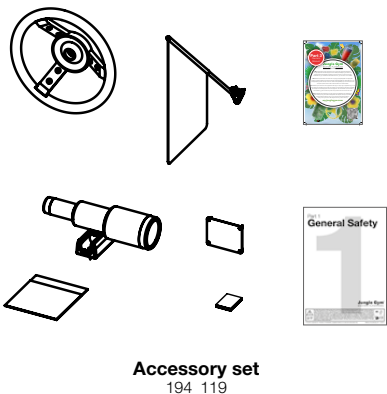

Construction Packages (Sub-Assembly)

Universal Packs (AC)

Accessory set
194_119