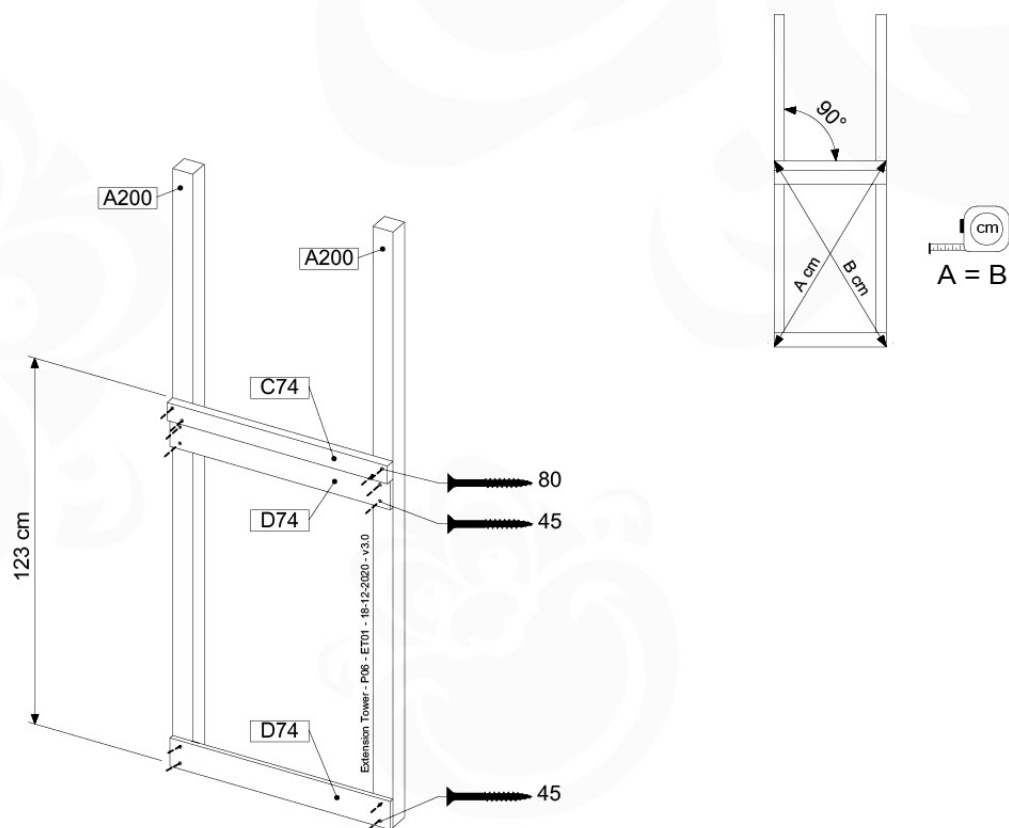

06 Playground Foundation

FD02

06-1

07 Base Tower

BT03

(194_100)

	PartNo	PartName	QTY.
Hardware Pack 100_600	001_406	Stealth Screw 8x45	6
	002_220	Gap Point Screw T25 - 5x45	72
	002_223	Gap Point Screw T25 - 5x80	16
Other	007_001	Ground-anchor	2
Hardware Pack 100_600	022_31x	bpc-base version 3	4
	022_84x	bpc cover	4
Wood	A220	Post 70x70 L2200	4
	C74	Beam 740 mm	4
	D60	Board 600 mm	10
	D74	Board 740 mm	8

Base Tower - P04 - BT03 - 18-12-2020 - v3.0

07-1

07-2

07-3

08 Extended Tower

ET01

(194_100)

	PartNo	PartName	QTY.
Hardware Pack 100_600	001_406	Stealth Screw 8x45	4
	002_220	Gap Point Screw T25 - 5x45	60
	002_223	Gap Point Screw T25 - 5x80	12
Other	007_001	Ground-anchor	2
Hardware Pack 100_600	022_31x	bpc-base version 3	2
	022_84x	bpc cover	2
Wood	A200	Post 70x70 L2000	2
	C74	Beam 740 mm	3
	D60	Board 600 mm	9
	D74	Board 740 mm	6

Extension Tower - P02 - ET01 - 18-12-2020 - v3.0

08-1

08-2

08-3

09 Balustrade (1x)

BL01

(194_101)

	PartNo	PartName	QTY.
Hardware Pack 100_601	002_220	Gap Point Screw T25 - 5x45	16
	002_223	Gap Point Screw T25 - 5x80	4
Timber	C74	Beam 740 mm	1
	D65	Board 650 mm	4