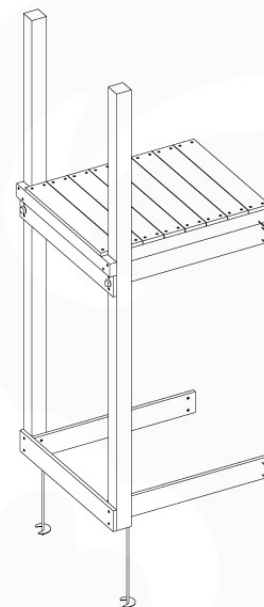

06 Playground Foundation

FD02

06-1

07 Base Tower

BT03

(194_100)

	PartNo	PartName	QTY.
Hardware Pack 100_600	001_406	Stealth Screw 8x45	6
	002_220	Gap Point Screw T25 - 5x45	72
	002_223	Gap Point Screw T25 - 5x80	16
Other	007_001	Ground-anchor	2
Hardware Pack 100_600	022_31x	bpc-base version 3	4
	022_84x	bpc cover	4
Wood	A220	Post 70x70 L2200	4
	C74	Beam 740 mm	4
	D60	Board 600 mm	10
	D74	Board 740 mm	8

Base Tower - P04 - BT03 - 18-12-2020 - v3.0

07-1

07-2

07-3

08 Extended Tower

ET01

(194_100)

	PartNo	PartName	QTY.
Hardware Pack 100_600	001_406	Stealth Screw 8x45	4
	002_220	Gap Point Screw T25 - 5x45	60
	002_223	Gap Point Screw T25 - 5x80	12
Other	007_001	Ground-anchor	2
Hardware Pack 100_600	022_31x	bpc-base version 3	2
	022_84x	bpc cover	2
Wood	A200	Post 70x70 L2000	2
	C74	Beam 740 mm	3
	D60	Board 600 mm	9
	D74	Board 740 mm	6

Extension Tower - P02 - ET01 - 18-12-2020 - v3.0

08-1

08-2

08-3

09 Balustrade (1x)

BL01

(194_101)

	PartNo	PartName	QTY.
Hardware Pack 100_601	002_220	Gap Point Screw T25 - 5x45	16
	002_223	Gap Point Screw T25 - 5x80	4
Timber	C74	Beam 740 mm	1
	D65	Board 650 mm	4

Balustrade 80 - P04 U - 13/01/2022 - v4

09-1

10 Balustrade (2x)

BL02

(194_101)

	PartNo	PartName	QTY.
Hardware Pack 100_601	002_220	Gap Point Screw T25 - 5x45	16
	002_223	Gap Point Screw T25 - 5x80	4
Timber	C74	Beam 740 mm	1
	D65	Board 650 mm	4