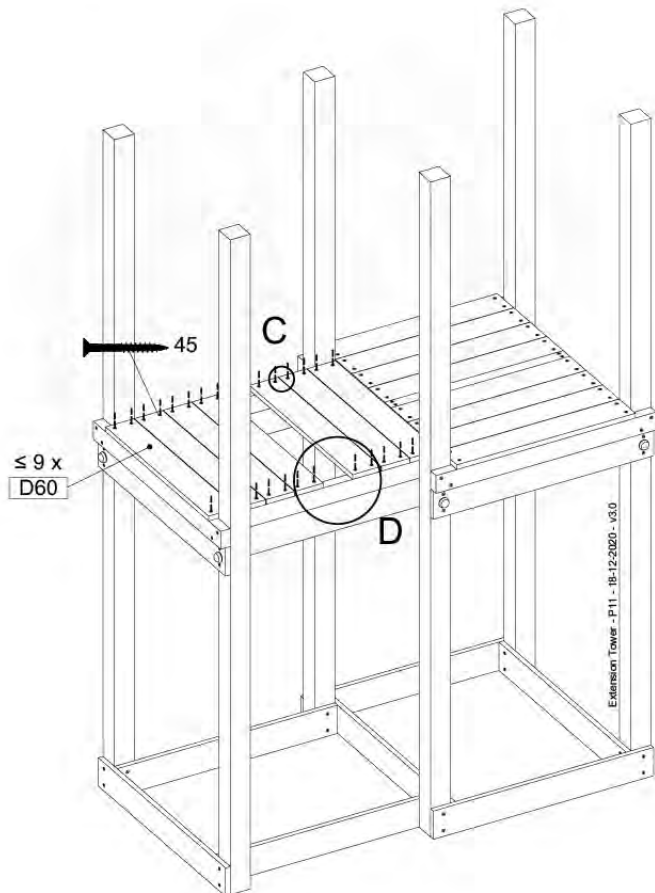

Base Tower - P04 - BT03 - 18-12-2020 - v3.0

07-1

07-2

07-3

08 Extended Tower

ET01

(194_100)

	PartNo	PartName	QTY.
Hardware Pack 100_600	001_406	Stealth Screw 8x45	4
	002_220	Gap Point Screw T25 - 5x45	60
	002_223	Gap Point Screw T25 - 5x80	12
Other	007_001	Ground-anchor	2
Hardware Pack 100_600	022_31x	bpc-base version 3	2
	022_84x	bpc cover	2
Wood	A200	Post 70x70 L2000	2
	C74	Beam 740 mm	3
	D60	Board 600 mm	9
	D74	Board 740 mm	6

Extension Tower - P02 - ET01 - 18-12-2020 - v3.0

08-1

08-2

08-3

09 Balustrade (1x)

BL01

(194_101)

	PartNo	PartName	QTY.
Hardware Pack 100_601	002_220	Gap Point Screw T25 - 5x45	16
	002_223	Gap Point Screw T25 - 5x80	4
Timber	C74	Beam 740 mm	1
	D65	Board 650 mm	4

Balustrade 80 - P04 U - 13/01/2022 - v4

09-1

10 Balustrade (2x)

BL02

(194_101)

	PartNo	PartName	QTY.
Hardware Pack 100_601	002_220	Gap Point Screw T25 - 5x45	16
	002_223	Gap Point Screw T25 - 5x80	4
Timber	C74	Beam 740 mm	1
	D65	Board 650 mm	4