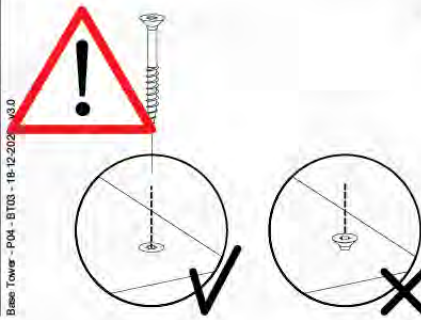

06 Playground Foundation

FD02

06-1

07 Base Tower

BT03

(194_100)

	PartNo	PartName	QTY.
Hardware Pack 100_600	001_406	Stealth Screw 8x45	6
	002_220	Gap Point Screw T25 - 5x45	72
	002_223	Gap Point Screw T25 - 5x80	16
Other	007_001	Ground-anchor	2
Hardware Pack 100_600	022_31x	bpc-base version 3	4
	022_84x	bpc cover	4
Wood	A220	Post 70x70 L2200	4
	C74	Beam 740 mm	4
	D60	Board 600 mm	10
	D74	Board 740 mm	8