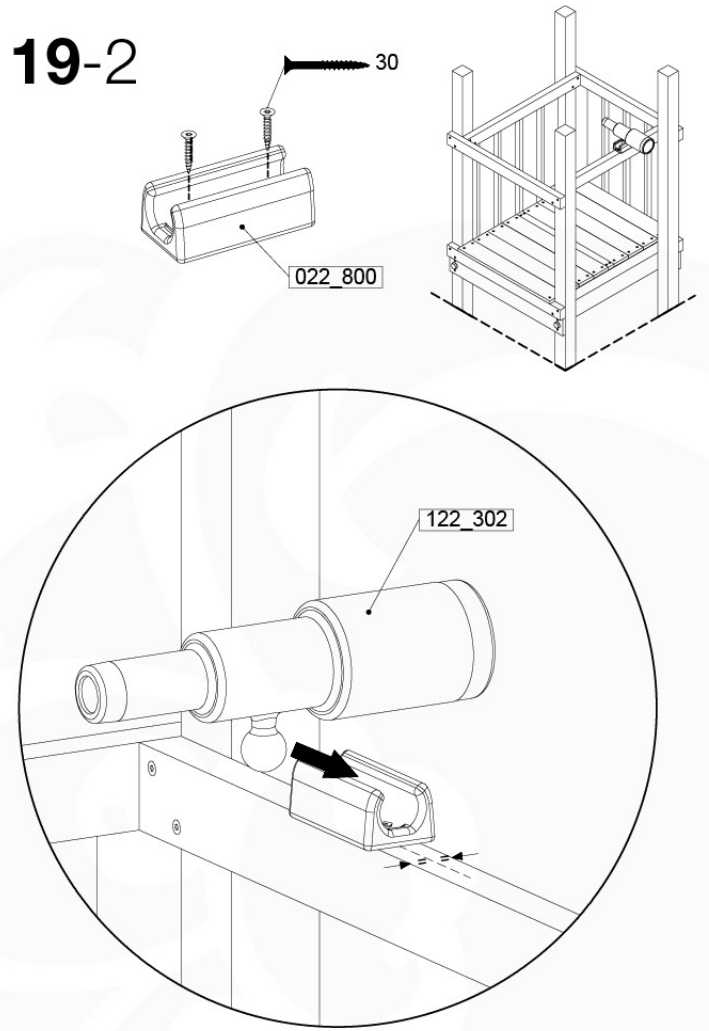

19-2

Accessory set - P03 - 29.9.2021 - v4