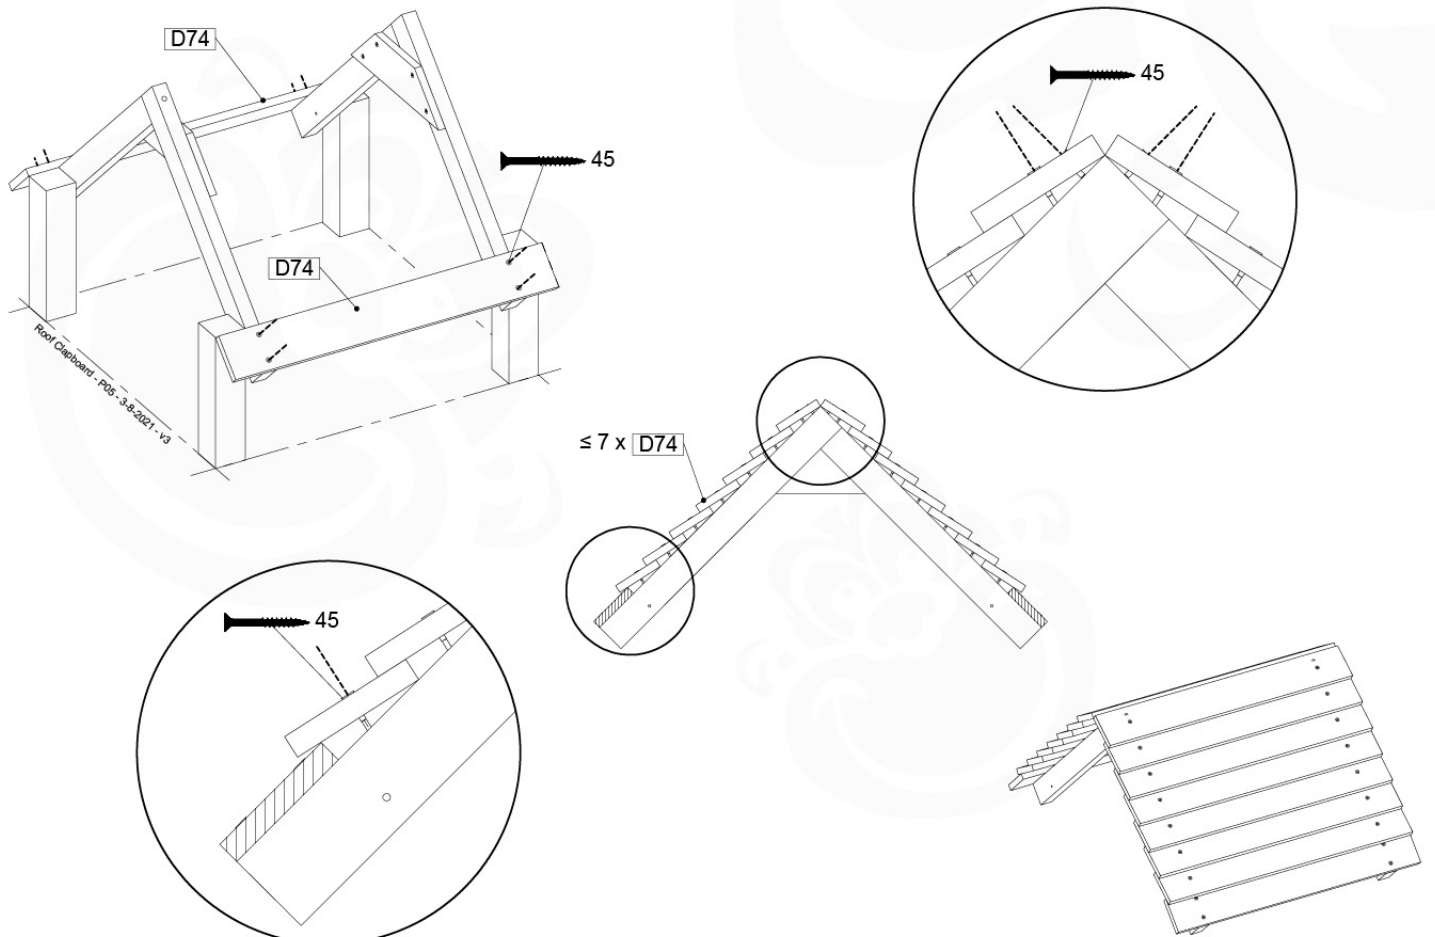

Roof Clapboard - P02 - 3-8-2021 - v3

12-1

12-2

12-3

13 Ladder

LA02

(194_103)

	PartNo	PartName	QTY.
Hardware Pack 100_603	001_404	Stealth Screw 8x30	4
	002_219	Gap Point Screw T25 - 5x30	4
	002_220	Gap Point Screw T25 - 5x45	6
	002_223	Gap Point Screw T25 - 5x80	4
Other	005_03x	Ladder Rung Y/B/G/R	3
	005_522	Connection Bracket Mini Market	2
	022_835	Rung Cap	6
	120_102	Handgrip set (2x Complete)	1
Timber	C74	Beam 740 mm	1
	C130	Beam 1300 mm	2