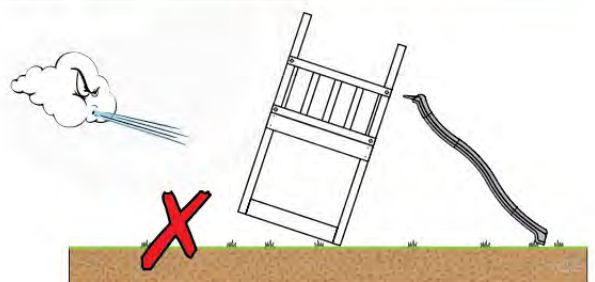

06 Playground Foundation

FD02

06-1

07 Base Tower

BT03

(194_100)

	PartNo	PartName	QTY.
Hardware Pack 100_600	001_406	Stealth Screw 8x45	6
	002_220	Gap Point Screw T25 - 5x45	72
	002_223	Gap Point Screw T25 - 5x80	16
Other	007_001	Ground-anchor	2
Hardware Pack 100_600	022_31x	bpc-base version 3	4
	022_84x	bpc cover	4
Wood	A220	Post 70x70 L2200	4
	C74	Beam 740 mm	4
	D60	Board 600 mm	10
	D74	Board 740 mm	8