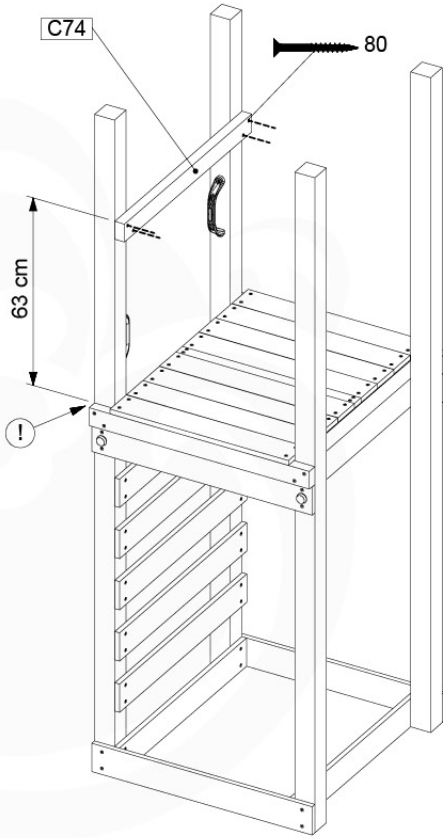

Balustrade 80 - P03 T - 1301/2022 - v4

10-1

11 Rock Wall

RW01

(194_105)

	PartNo	PartName	QTY.
Hardware pack 100_604	001_102	Washer Head Screw T40 M8x30	8
	002_220	Gap Point Screw T25 - 5x45	24
	002_223	Gap Point Screw T25 - 5x80	4
	003_010	M8 spring lock washer	8
	004_050	M8 22mm Drive in Nut	8
Other	022_50x	Climbing Rock	4
	120_102	Handgrip set (2x Complete)	1
Timber	C74	Beam 740 mm	1
	D74	Board 740 mm	5

Rockwall 80 - P02 - 29-9-2021 - v4

11-1

min. 2,6 cm
max. 8,8 cm

11-2

11-3

12 Roof Clapboard

RF01

(194_111)

	PartNo	PartName	QTY.
Hardware Pack 100_609	001_417	Stealth Screw 8x80	4
	002_220	Gap Point Screw T25 - 5x45	48
	002_223	Gap Point Screw T25 - 5x80	2
Timber	C56	Beam 550 mm	2
	C62	Beam 620 mm	2
	D60	Board 600 mm	1
	D74	Board 740 mm	16