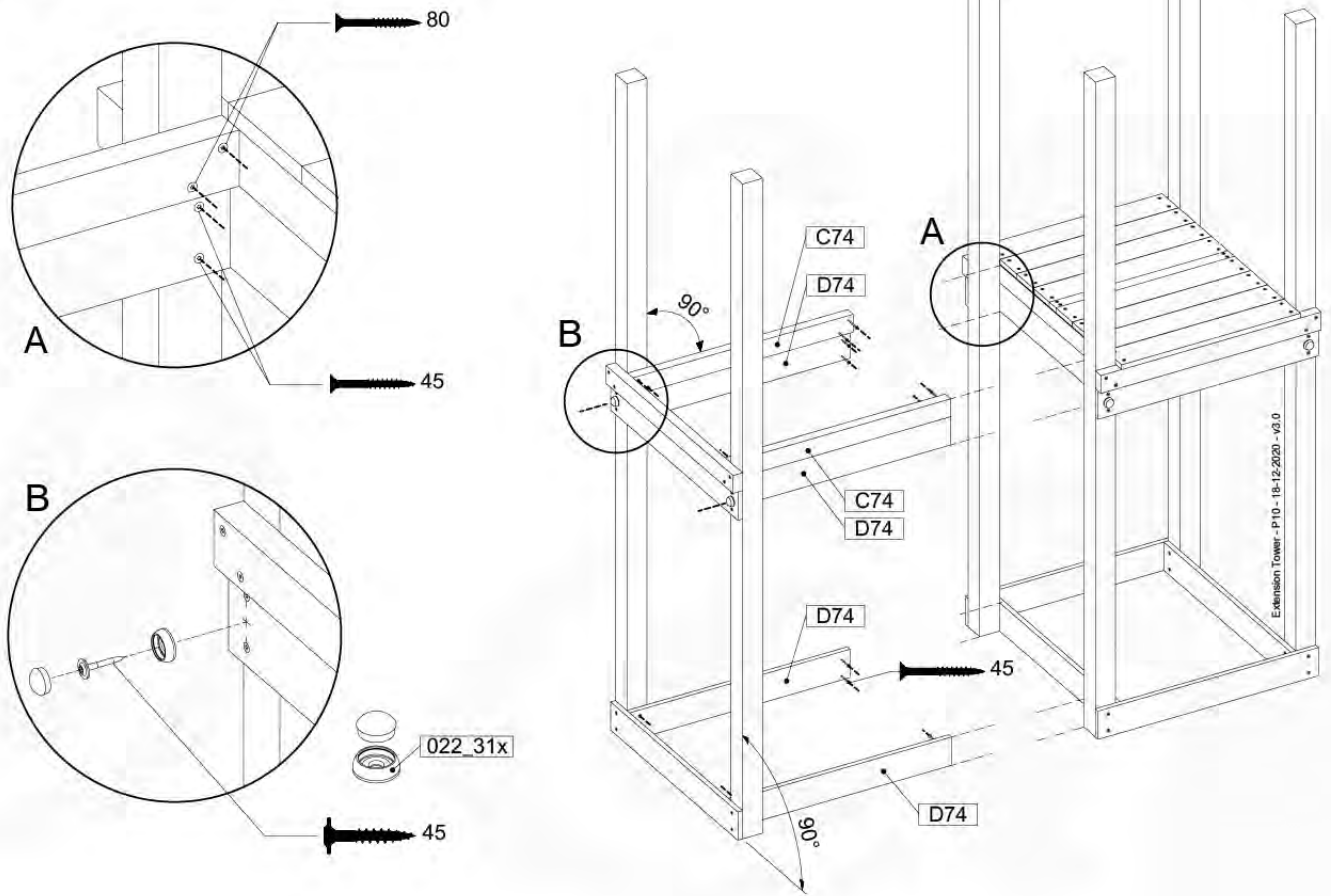

06 Playground Foundation

FD02

06-1

07 Base Tower

BT03

(194_100)

	PartNo	PartName	QTY.
Hardware Pack 100_600	001_406	Stealth Screw 8x45	6
	002_220	Gap Point Screw T25 - 5x45	72
	002_223	Gap Point Screw T25 - 5x80	16
Other	007_001	Ground-anchor	2
Hardware Pack 100_600	022_31x	bpc-base version 3	4
	022_84x	bpc cover	4
Wood	A220	Post 70x70 L2200	4
	C74	Beam 740 mm	4
	D60	Board 600 mm	10
	D74	Board 740 mm	8

Base Tower - P04 - BT03 - 18-12-2020 - v3.0

07-1

07-2

07-3

08 Extended Tower

ET01

(194_100)

	PartNo	PartName	QTY.
Hardware Pack 100_600	001_406	Stealth Screw 8x45	4
	002_220	Gap Point Screw T25 - 5x45	60
	002_223	Gap Point Screw T25 - 5x80	12
Other	007_001	Ground-anchor	2
Hardware Pack 100_600	022_31x	bpc-base version 3	2
	022_84x	bpc cover	2
Wood	A200	Post 70x70 L2000	2
	C74	Beam 740 mm	3
	D60	Board 600 mm	9
	D74	Board 740 mm	6

Extension Tower - P02 - ET01 - 18-12-2020 - v3.0

08-1

08-2

08-3

09 Balustrade (1x)

BL01

(194_101)

	PartNo	PartName	QTY.
Hardware Pack 100_601	002_220	Gap Point Screw T25 - 5x45	16
	002_223	Gap Point Screw T25 - 5x80	4
Timber	C74	Beam 740 mm	1
	D65	Board 650 mm	4