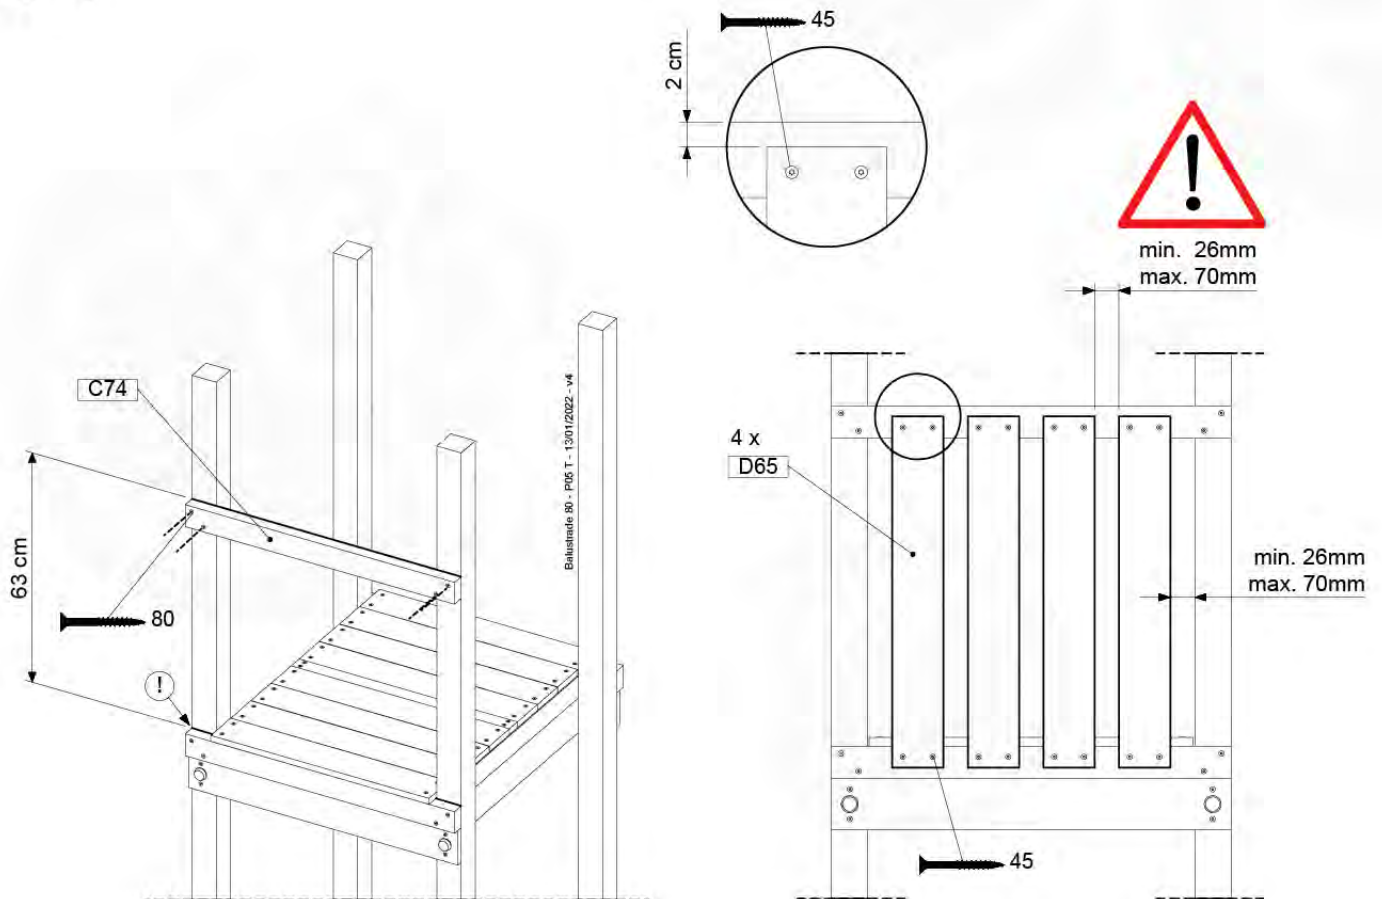

10 Balustrade (2x)

BL02

(194_101)

	PartNo	PartName	QTY.
Hardware Pack 100_601	002_220	Gap Point Screw T25 - 5x45	16
	002_223	Gap Point Screw T25 - 5x80	4
Timber	C74	Beam 740 mm	1
	D65	Board 650 mm	4

Balustrade 80 - P03 T - 1301/2022 - v4

10-1