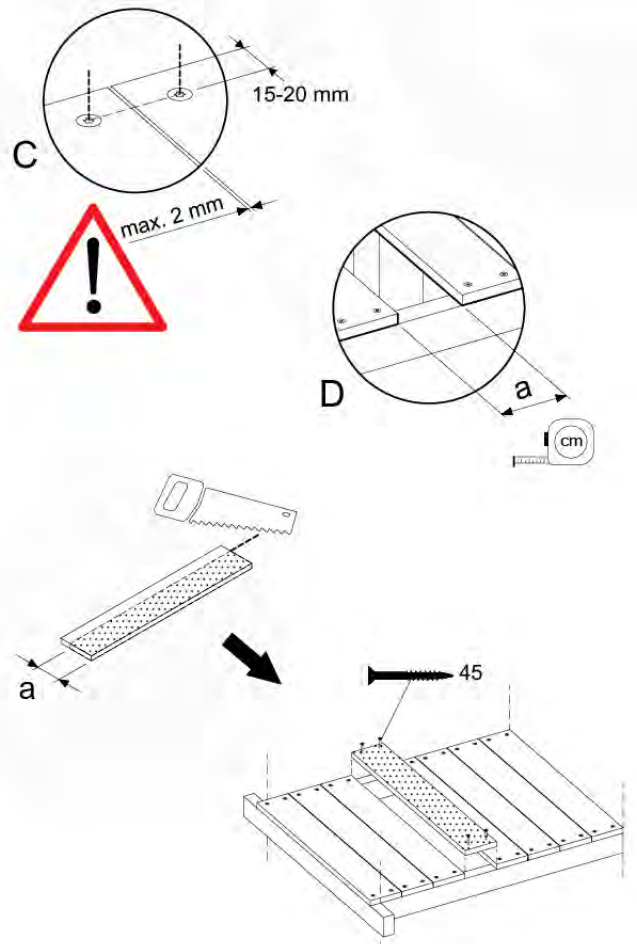

Base Tower - P04 - BT03 - 18-12-2020 - v3.0

07-1

07-2

07-3

08 Extended Tower

ET01

(194_100)

	PartNo	PartName	QTY.
Hardware Pack 100_600	001_406	Stealth Screw 8x45	4
	002_220	Gap Point Screw T25 - 5x45	60
	002_223	Gap Point Screw T25 - 5x80	12
Other	007_001	Ground-anchor	2
Hardware Pack 100_600	022_31x	bpc-base version 3	2
	022_84x	bpc cover	2
Wood	A200	Post 70x70 L2000	2
	C74	Beam 740 mm	3
	D60	Board 600 mm	9
	D74	Board 740 mm	6

Extension Tower - P02 - ET01 - 18-12-2020 - v3.0

08-1

08-2

08-3

09 Balustrade (1x)

BL01

(194_101)

	PartNo	PartName	QTY.
Hardware Pack 100_601	002_220	Gap Point Screw T25 - 5x45	16
	002_223	Gap Point Screw T25 - 5x80	4
Timber	C74	Beam 740 mm	1
	D65	Board 650 mm	4