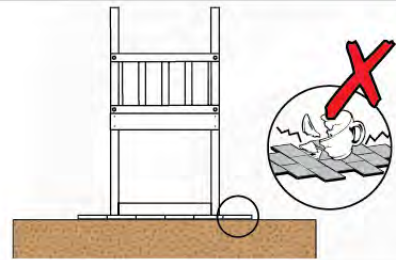

05 Safe Playground

05a

05b

05c

05d

05e