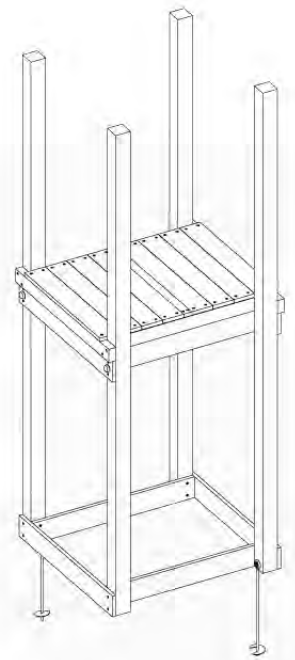

06 Playground Foundation

FD02

06-1

07 Base Tower

BT03

(194_100)

	PartNo	PartName	QTY.
Hardware Pack 100_600	001_406	Stealth Screw 8x45	6
	002_220	Gap Point Screw T25 - 5x45	72
	002_223	Gap Point Screw T25 - 5x80	16
Other	007_001	Ground-anchor	2
Hardware Pack 100_600	022_31x	bpc-base version 3	4
	022_84x	bpc cover	4
Wood	A220	Post 70x70 L2200	4
	C74	Beam 740 mm	4
	D60	Board 600 mm	10
	D74	Board 740 mm	8

Base Tower - P04 - BT03 - 18-12-2020 - v3.0

07-1

07-2

07-3

08 Extended Tower

ET01

(194_100)

	PartNo	PartName	QTY.
Hardware Pack 100_600	001_406	Stealth Screw 8x45	4
	002_220	Gap Point Screw T25 - 5x45	60
	002_223	Gap Point Screw T25 - 5x80	12
Other	007_001	Ground-anchor	2
Hardware Pack 100_600	022_31x	bpc-base version 3	2
	022_84x	bpc cover	2
Wood	A200	Post 70x70 L2000	2
	C74	Beam 740 mm	3
	D60	Board 600 mm	9
	D74	Board 740 mm	6

Extension Tower - P02 - ET01 - 18-12-2020 - v3.0

Working with All Extension Towers

08-1

08-2

08-3

09 Balustrade (1x)

BL01

(194_101)