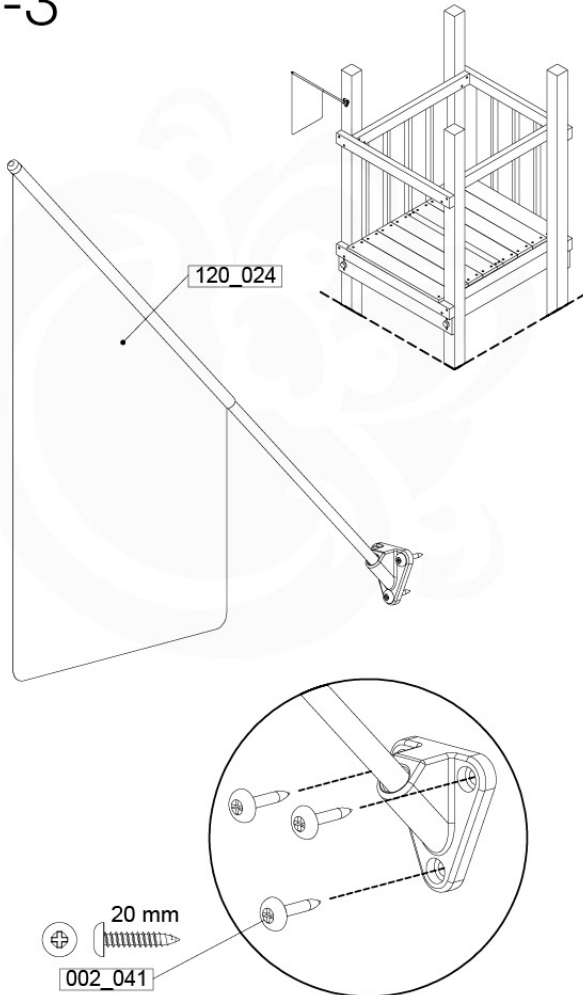

19-1

19-2

Accessory set - P03 - 29.9.2021 - v4

19-3

19-4

Accessory set - P04 - 29.9.2021 - v4