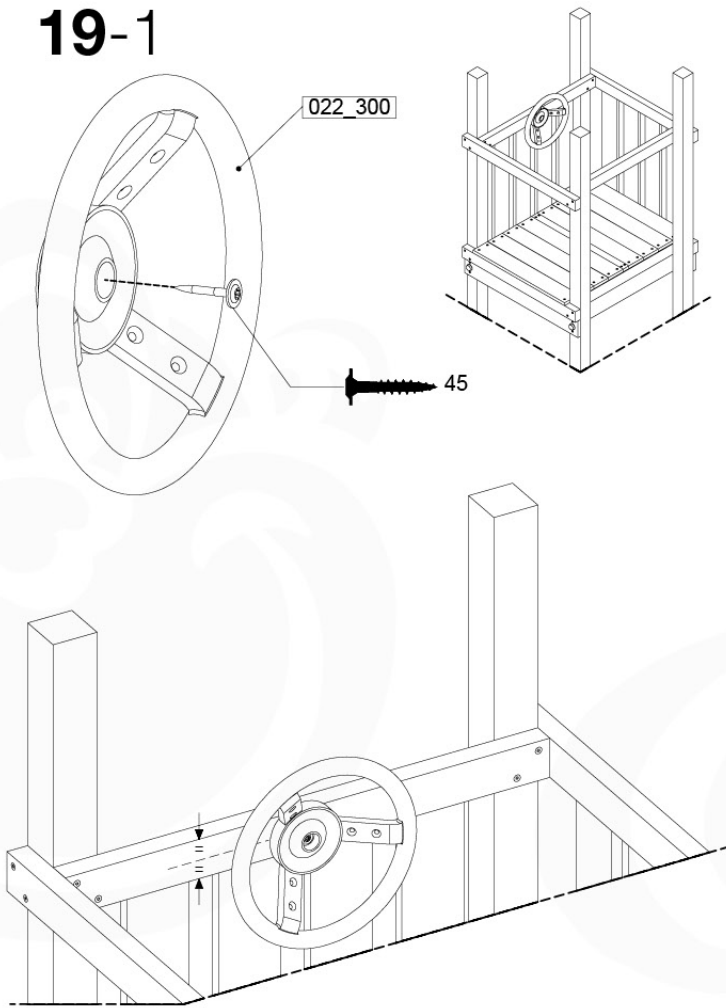

19-1

19-2

Accessory set - P03 - 29.9.2021 - v4

19-3

19-4

Accessory set - P04 - 29.9.2021 - v4