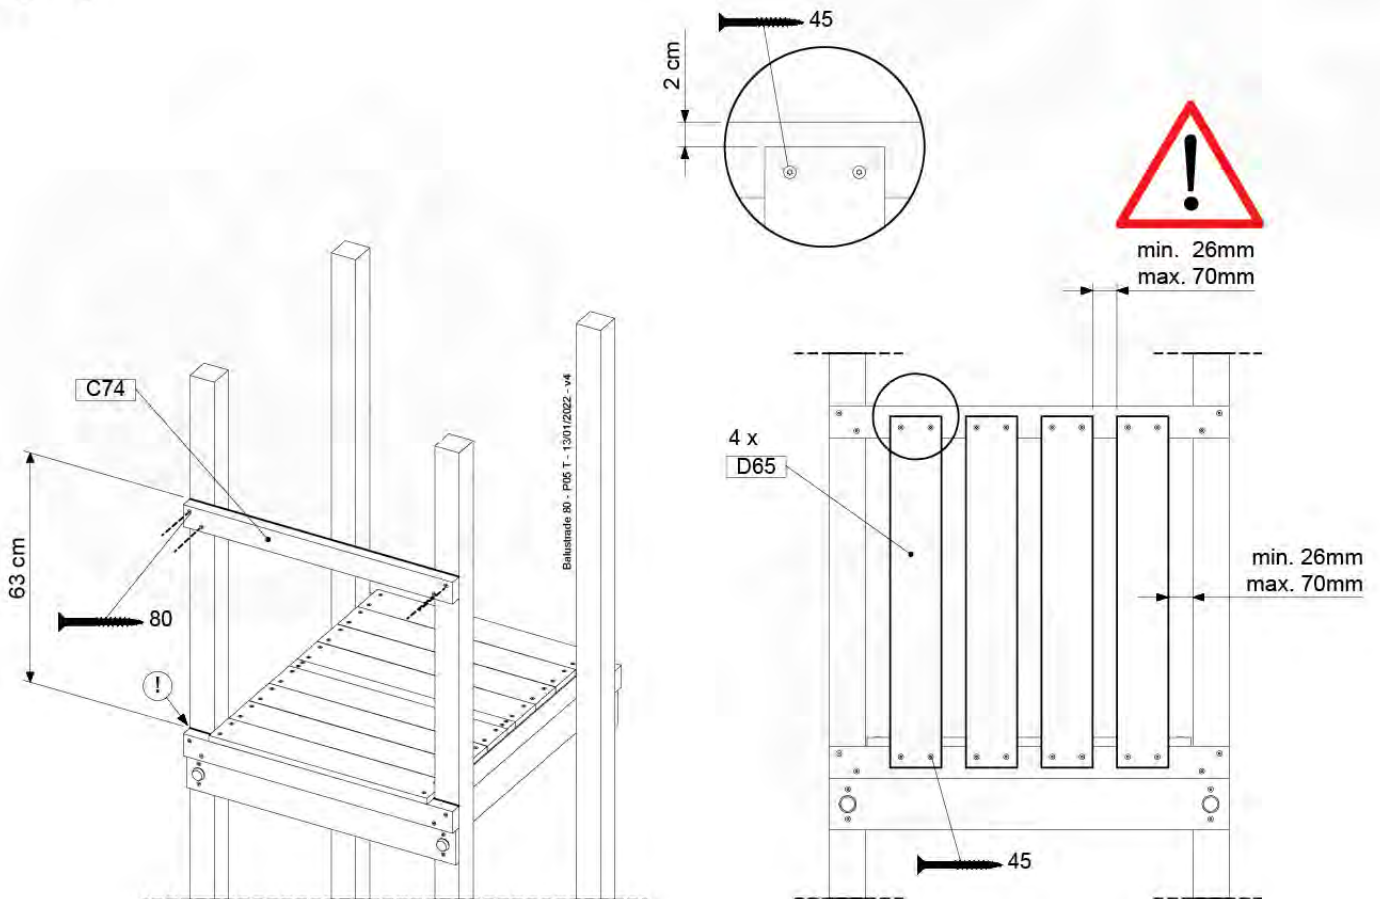

10 Balustrade (2x)

BL02

(194_101)

	PartNo	PartName	QTY.
Hardware Pack 100_601	002_220	Gap Point Screw T25 - 5x45	16
	002_223	Gap Point Screw T25 - 5x80	4
Timber	C74	Beam 740 mm	1
	D65	Board 650 mm	4

Balustrade 80 - P03 T - 1301/2022 - v4

10-1