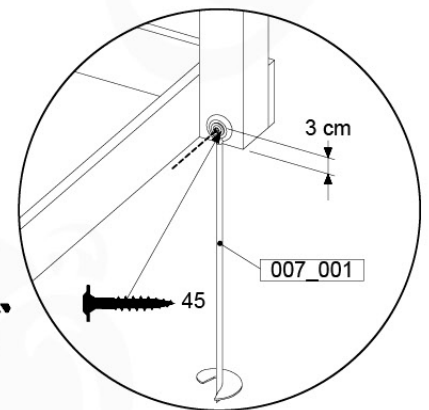

Assembly Package Tower
194_100

Tower Anchors - P03 - 23-2-2022 - v3

15-1

Tower Anchors - P07 - 23-2-2022 - v3

15-2

24h ↓

16 Add-on

Wavy Star Slide XL