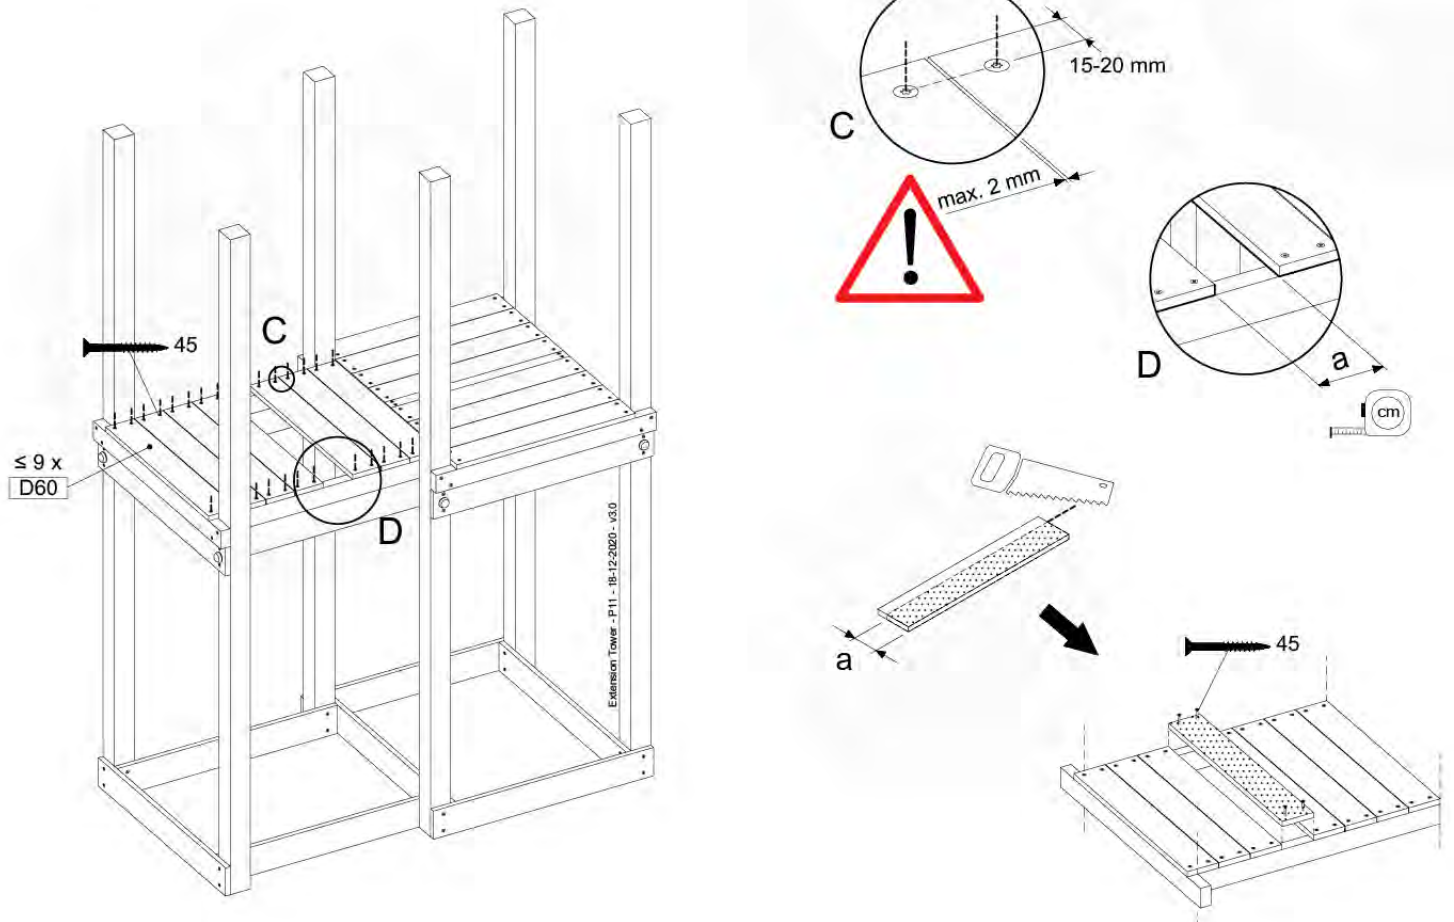

Base Tower - P04 - BT03 - 18-12-2020 - v3.0

07-1

07-2

07-3

08 Extended Tower

ET01

(194_100)

	PartNo	PartName	QTY.
Hardware Pack 100_600	001_406	Stealth Screw 8x45	4
	002_220	Gap Point Screw T25 - 5x45	60
	002_223	Gap Point Screw T25 - 5x80	12
Other	007_001	Ground-anchor	2
Hardware Pack 100_600	022_31x	bpc-base version 3	2
	022_84x	bpc cover	2
Wood	A200	Post 70x70 L2000	2
	C74	Beam 740 mm	3
	D60	Board 600 mm	9
	D74	Board 740 mm	6

Extension Tower - P02 - ET01 - 18-12-2020 - v3.0

Working with All Extension Towers

08-1

08-2

08-3

09 Balustrade (1x)

BL01

(194_101)