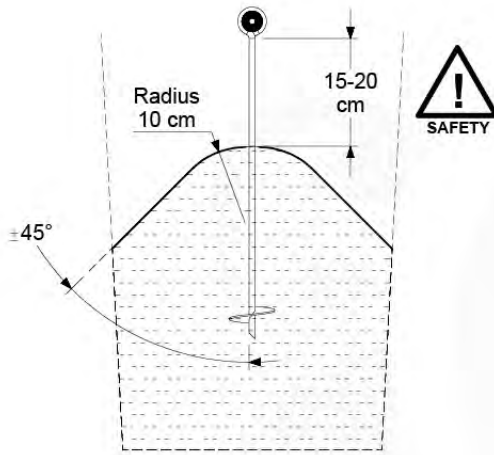

Assembly Package Tower
194_100

Tower Anchors - P03 - 23-2-2022 - v3

15-1

Tower Anchors - P07 - 23-2-2022 - v3

15-2

24h ↓

16 Add-on

Wavy Star Slide XL