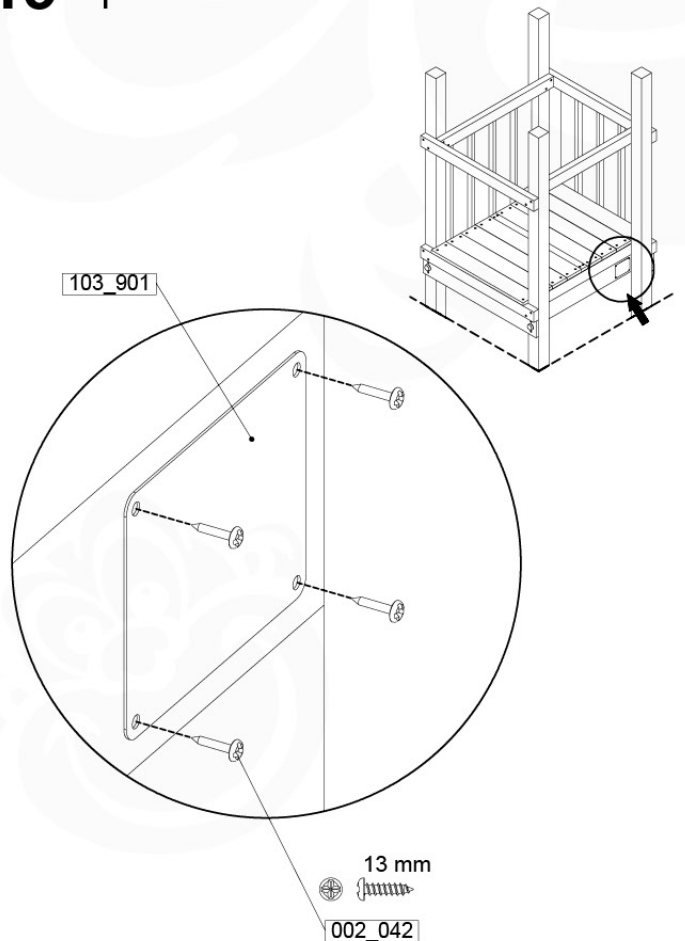

19-4

Accessory set - P04 - 29.9.2021 - v4