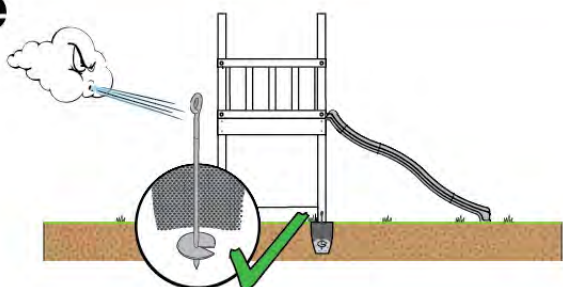

06 Playground Foundation

FD02

06-1

07 Base Tower

BT03

(194_100)

	PartNo	PartName	QTY.
Hardware Pack 100_600	001_406	Stealth Screw 8x45	6
	002_220	Gap Point Screw T25 - 5x45	72
	002_223	Gap Point Screw T25 - 5x80	16
Other	007_001	Ground-anchor	2
Hardware Pack 100_600	022_31x	bpc-base version 3	4
	022_84x	bpc cover	4
Wood	A220	Post 70x70 L2200	4
	C74	Beam 740 mm	4
	D60	Board 600 mm	10
	D74	Board 740 mm	8