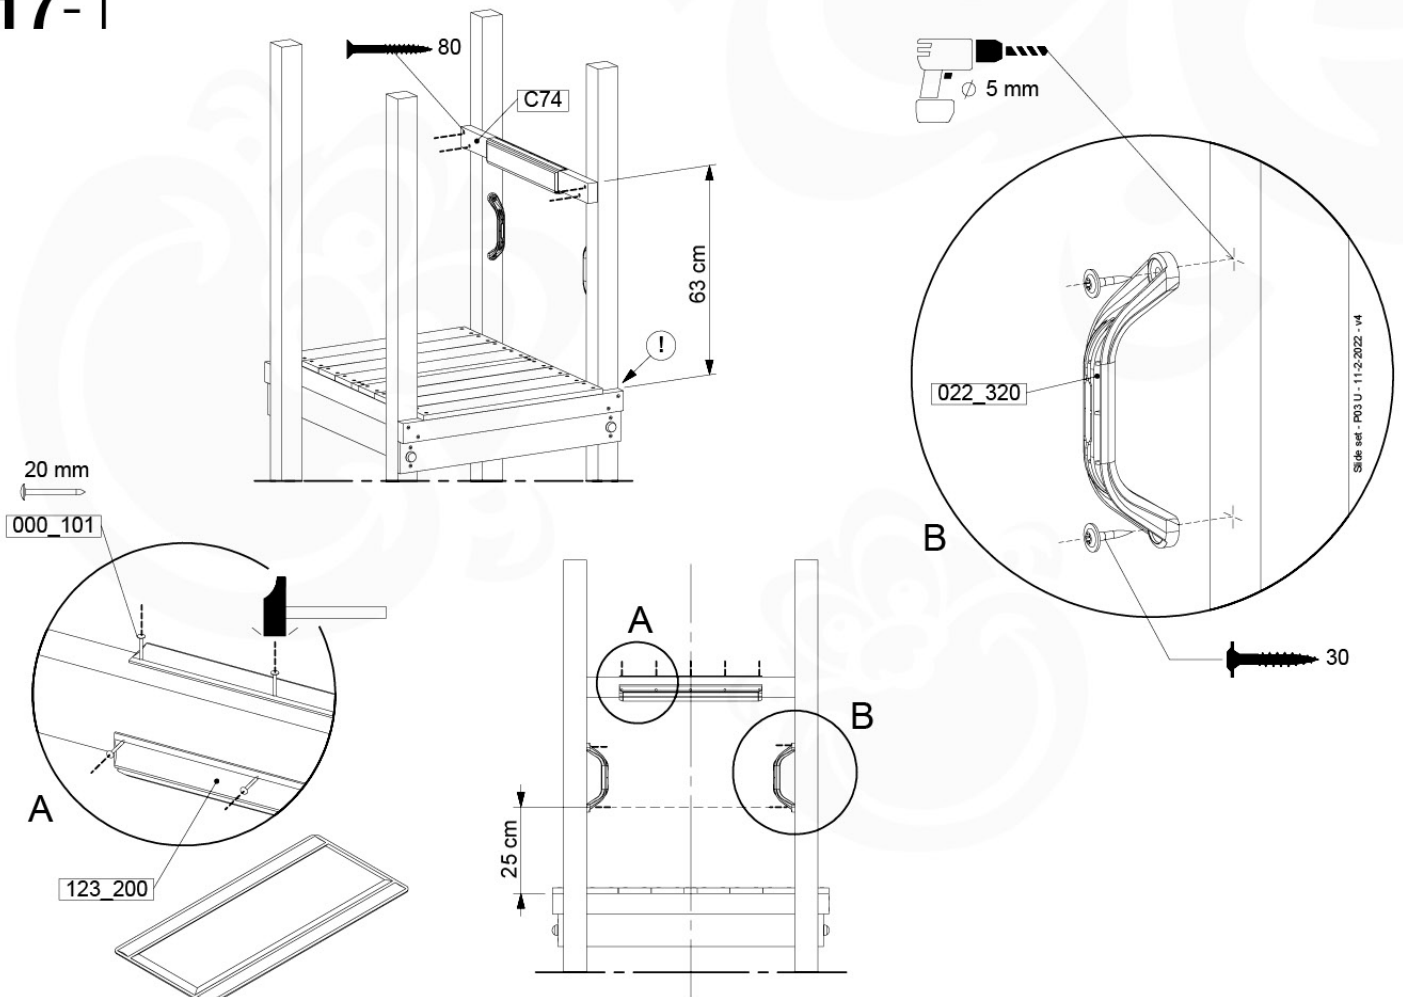

17-1

Slide set - P03 U - 11-2-2022 - v4