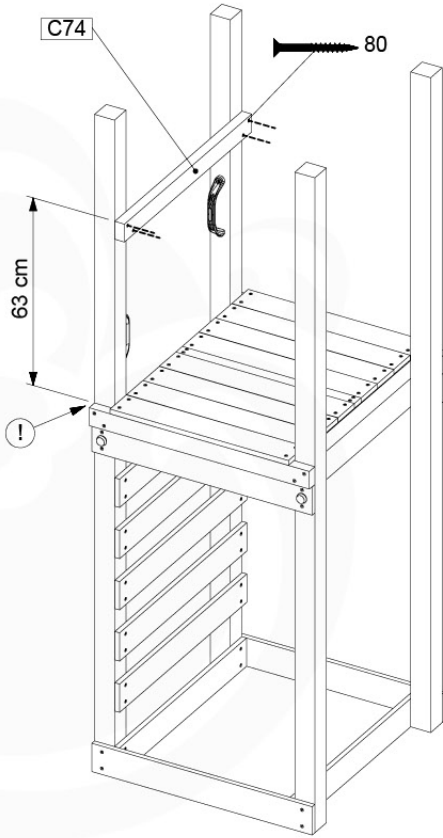

10-1

11 Rock Wall

RW01

(194_105)

	PartNo	PartName	QTY.
Hardware pack 100_604	001_102	Washer Head Screw T40 M8x30	8
	002_220	Gap Point Screw T25 - 5x45	24
	002_223	Gap Point Screw T25 - 5x80	4
	003_010	M8 spring lock washer	8
	004_050	M8 22mm Drive in Nut	8
Other	022_50x	Climbing Rock	4
	120_102	Handgrip set (2x Complete)	1
Timber	C74	Beam 740 mm	1
	D74	Board 740 mm	5

Rockwall 80 - P02 - 29-9-2021 - v4

11-1

min. 2,6 cm
max. 8,8 cm

11-2

11-3

12 Roof Clapboard

RF01

(194_111)

	PartNo	PartName	QTY.
Hardware Pack 100_609	001_417	Stealth Screw 8x80	4
	002_220	Gap Point Screw T25 - 5x45	48
	002_223	Gap Point Screw T25 - 5x80	2
Timber	C56	Beam 550 mm	2
	C62	Beam 620 mm	2
	D60	Board 600 mm	1
	D74	Board 740 mm	16