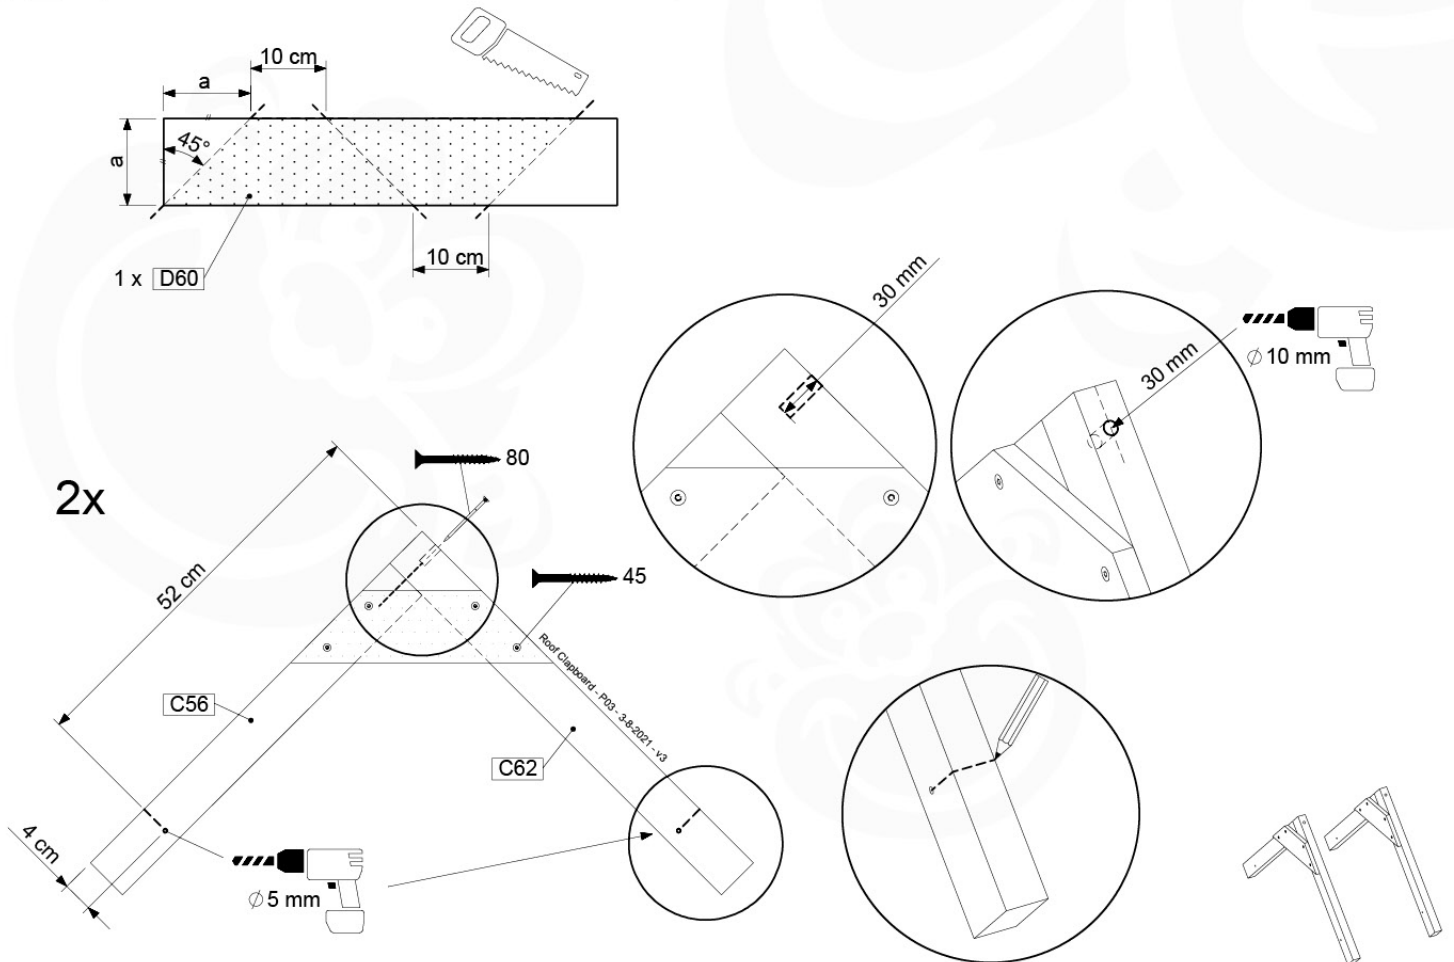

12 Roof Clapboard

RF01

(194_111)

	PartNo	PartName	QTY.
Hardware Pack 100_609	001_417	Stealth Screw 8x80	4
	002_220	Gap Point Screw T25 - 5x45	48
	002_223	Gap Point Screw T25 - 5x80	2
Timber	C56	Beam 550 mm	2
	C62	Beam 620 mm	2
	D60	Board 600 mm	1
	D74	Board 740 mm	16

Roof Clapboard - P02 - 3-8-2021 - v3

12-1