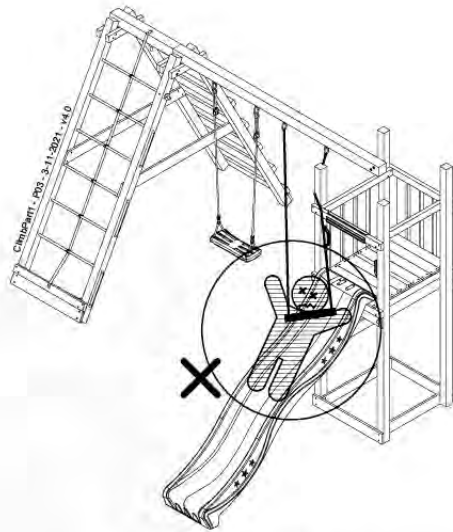

05-6

06

	PartNo	PartName	QTY.
Hardware Pack	001_406	Stealth Screw 8x45	2
	001_417	Stealth Screw 8x80	8
	001_422	Stealth Screw 8x137	6
	002_220	Gap Point Screw T25 - 5x45	43
	002_223	Gap Point Screw T25 - 5x80	45
	002_301	Dry Wall Screw PH2 3.9 x 40 mm	7
Other	005_528	Swing Beam Bracket 7x7	2
	005_529	Swing Beam Bracket 9x9	2
	007_001	Ground-anchor	2
	020_317	Rope Polyester 16mm Green 3.4m	1
	020_318	Rope Polyester 16mm Green 8.1m	1
	022_455	Rope Cross Connector Egg	7
	023_031	Finishing Washer GPS 5.0	4
	101_003	Swing hook with Carabiner	4