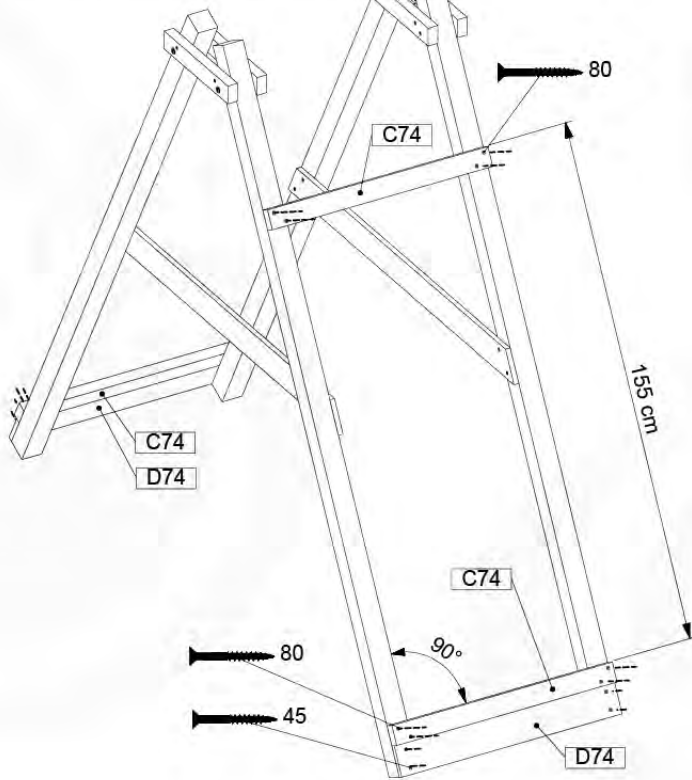

06-4

Climb Module 200