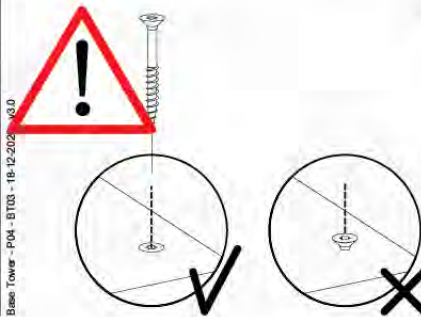

07 Base Tower

BT03

(194_100)

	PartNo	PartName	QTY.
Hardware Pack 100_600	001_406	Stealth Screw 8x45	6
	002_220	Gap Point Screw T25 - 5x45	72
	002_223	Gap Point Screw T25 - 5x80	16
Other	007_001	Ground-anchor	2
Hardware Pack 100_600	022_31x	bpc-base version 3	4
	022_84x	bpc cover	4
Wood	A220	Post 70x70 L2200	4
	C74	Beam 740 mm	4
	D60	Board 600 mm	10
	D74	Board 740 mm	8

Base Tower - P04 - BT03 - 18-12-2020 - v3.0