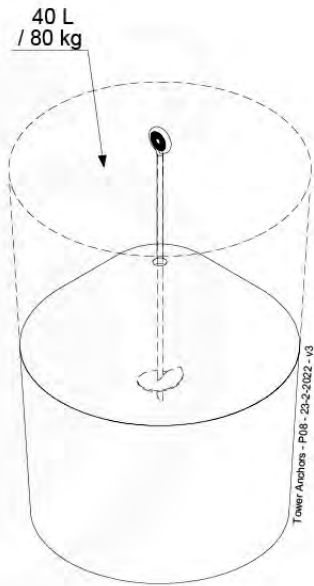

Parts:

Assembly Package Tower
194_100

Tower Anchors - P03 - 23-2-2022 - v3

15-1

15-2

24h ↓

16 Add-on

Wavy Star Slide XL