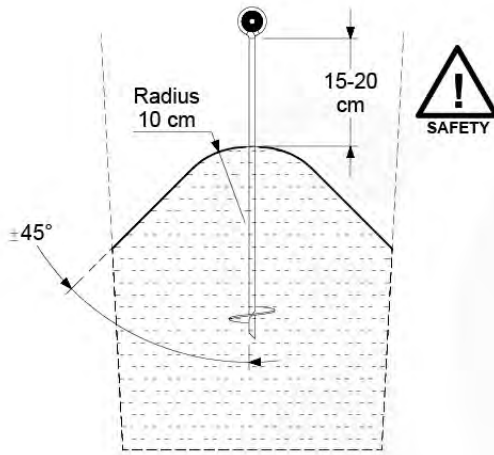

Parts:

Assembly Package Tower
194_100

Tower Anchors - P03 - 23-2-2022 - v3

15-1

15-2

24h ↓

16 Add-on

Wavy Star Slide XL