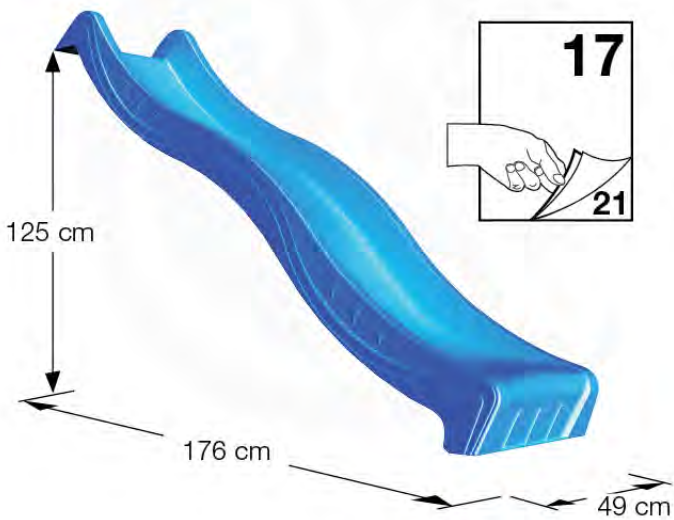

16 Add-on

Wavy Star Slide XL

- 324_100 Yellow
- 324_200 Blue
- 324_300 Green
- 324_400 Red
- 324_500 Fuchsia
- 324_600 Dark Green