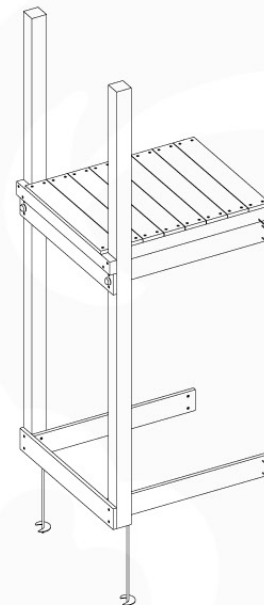

06 Playground Foundation

FD02

06-1

07 Base Tower

BT03

(194_100)

	PartNo	PartName	QTY.
Hardware Pack 100_600	001_406	Stealth Screw 8x45	6
	002_220	Gap Point Screw T25 - 5x45	72
	002_223	Gap Point Screw T25 - 5x80	16
Other	007_001	Ground-anchor	2
Hardware Pack 100_600	022_31x	bpc-base version 3	4
	022_84x	bpc cover	4
Wood	A220	Post 70x70 L2200	4
	C74	Beam 740 mm	4
	D60	Board 600 mm	10
	D74	Board 740 mm	8

Base Tower - P04 - BT03 - 18-12-2020 - v3.0

07-1

07-2

07-3

08 Extended Tower

ET01

(194_100)

	PartNo	PartName	QTY.
Hardware Pack 100_600	001_406	Stealth Screw 8x45	4
	002_220	Gap Point Screw T25 - 5x45	60
	002_223	Gap Point Screw T25 - 5x80	12
Other	007_001	Ground-anchor	2
Hardware Pack 100_600	022_31x	bpc-base version 3	2
	022_84x	bpc cover	2
Wood	A200	Post 70x70 L2000	2
	C74	Beam 740 mm	3
	D60	Board 600 mm	9
	D74	Board 740 mm	6

Extension Tower - P02 - ET01 - 18-12-2020 - v3.0

08-1

08-2

08-3

09 Balustrade (1x)

BL01

(194_101)

	PartNo	PartName	QTY.
Hardware Pack 100_601	002_220	Gap Point Screw T25 - 5x45	16
	002_223	Gap Point Screw T25 - 5x80	4
Timber	C74	Beam 740 mm	1
	D65	Board 650 mm	4

Balustrade 80 - P04 U - 13/01/2022 - v4

09-1

10 Balustrade (2x)

BL02

(194_101)

	PartNo	PartName	QTY.
Hardware Pack 100_601	002_220	Gap Point Screw T25 - 5x45	16
	002_223	Gap Point Screw T25 - 5x80	4
Timber	C74	Beam 740 mm	1
	D65	Board 650 mm	4