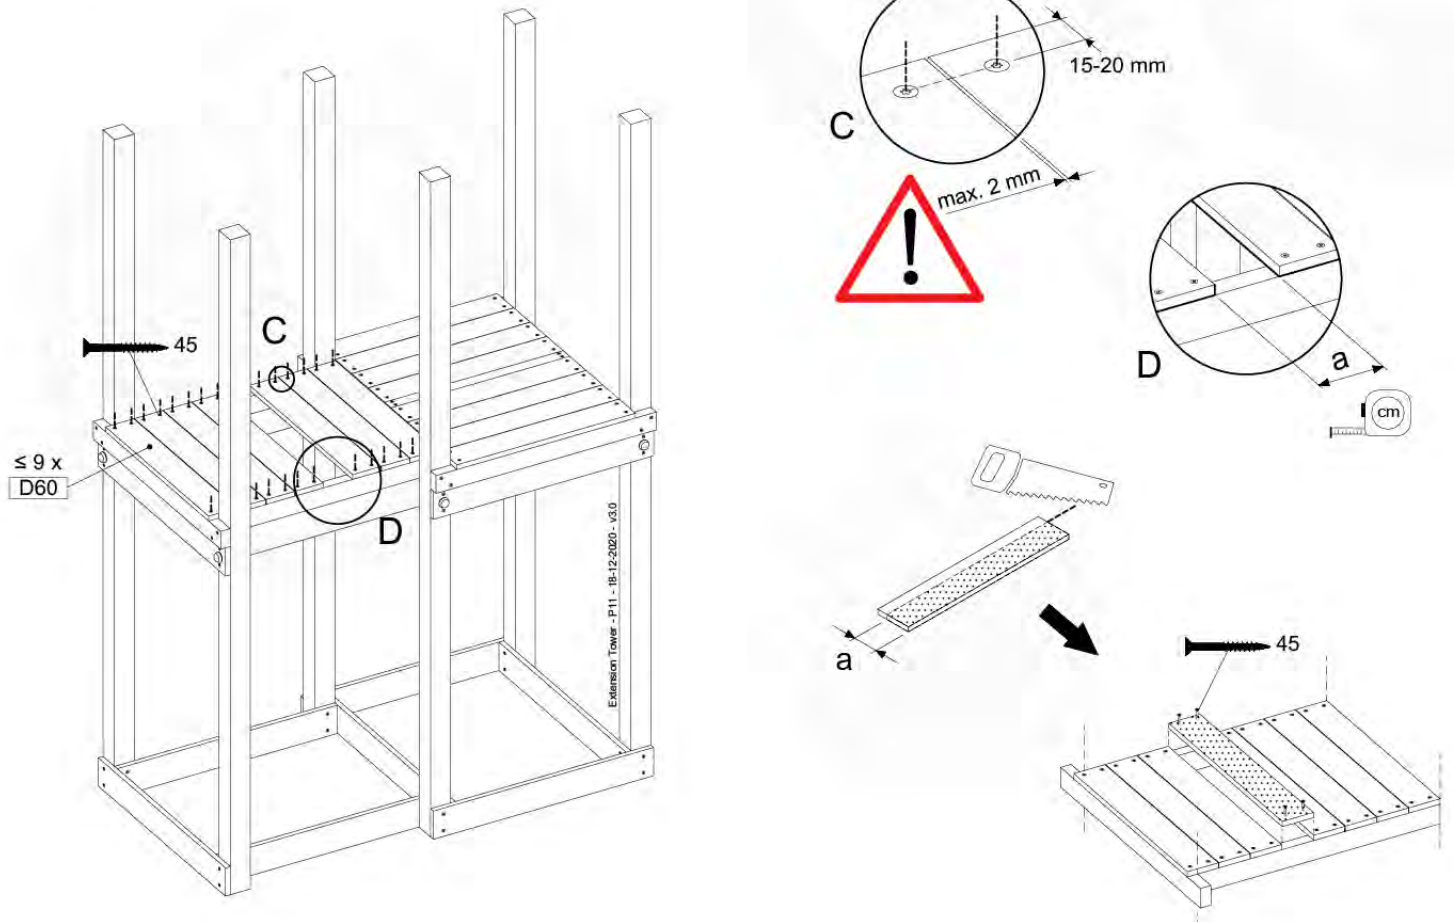

Base Tower - P04 - BT03 - 18-12-2020 - v3.0

07-1

07-2

07-3

08 Extended Tower

ET01

(194_100)

	PartNo	PartName	QTY.
Hardware Pack 100_600	001_406	Stealth Screw 8x45	4
	002_220	Gap Point Screw T25 - 5x45	60
	002_223	Gap Point Screw T25 - 5x80	12
Other	007_001	Ground-anchor	2
Hardware Pack 100_600	022_31x	bpc-base version 3	2
	022_84x	bpc cover	2
Wood	A200	Post 70x70 L2000	2
	C74	Beam 740 mm	3
	D60	Board 600 mm	9
	D74	Board 740 mm	6

Extension Tower - P02 - ET01 - 18-12-2020 - v3.0

08-1

08-2

08-3

09 Balustrade (1x)

BL01

(194_101)

	PartNo	PartName	QTY.
Hardware Pack 100_601	002_220	Gap Point Screw T25 - 5x45	16
	002_223	Gap Point Screw T25 - 5x80	4
Timber	C74	Beam 740 mm	1
	D65	Board 650 mm	4