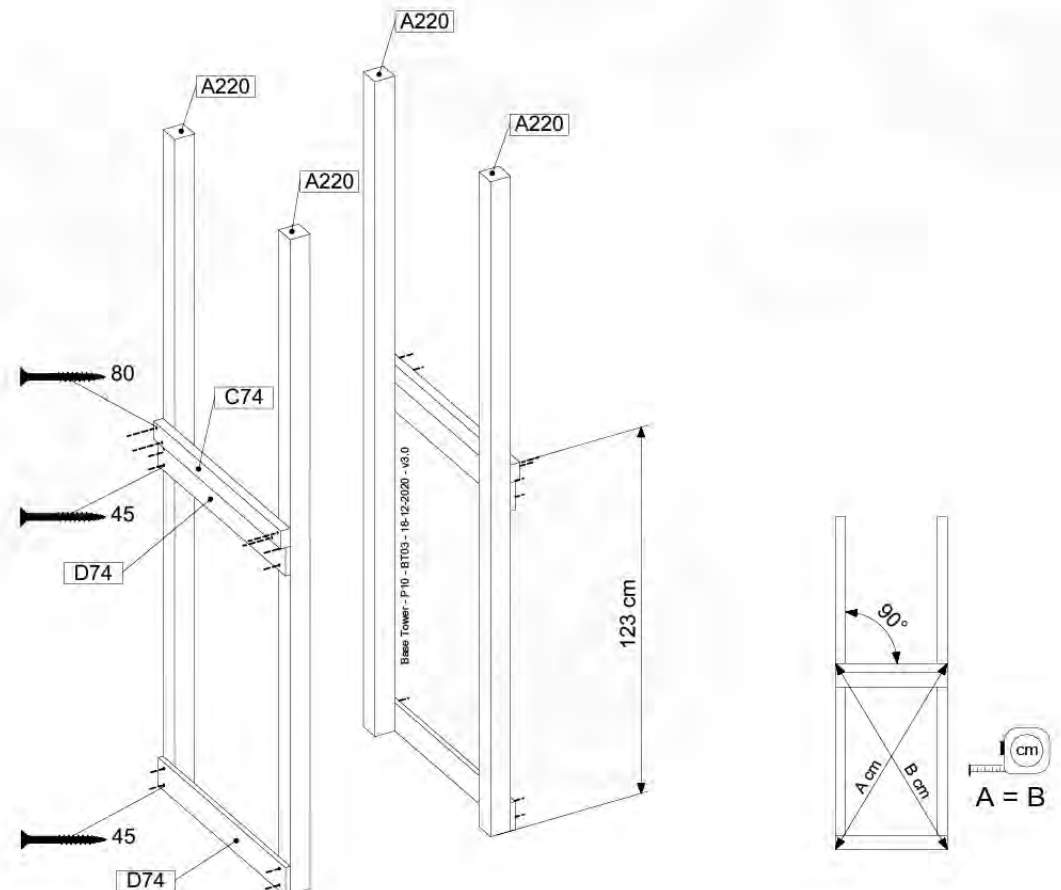

06 Playground Foundation

FD02

06-1

07 Base Tower

BT03

(194_100)

	PartNo	PartName	QTY.
Hardware Pack 100_600	001_406	Stealth Screw 8x45	6
	002_220	Gap Point Screw T25 - 5x45	72
	002_223	Gap Point Screw T25 - 5x80	16
Other	007_001	Ground-anchor	2
Hardware Pack 100_600	022_31x	bpc-base version 3	4
	022_84x	bpc cover	4
Wood	A220	Post 70x70 L2200	4
	C74	Beam 740 mm	4
	D60	Board 600 mm	10
	D74	Board 740 mm	8

Base Tower - P04 - BT03 - 18-12-2020 - v3.0

07-1

07-2

07-3

08 Extended Tower

ET01

(194_100)

	PartNo	PartName	QTY.
Hardware Pack 100_600	001_406	Stealth Screw 8x45	4
	002_220	Gap Point Screw T25 - 5x45	60
	002_223	Gap Point Screw T25 - 5x80	12
Other	007_001	Ground-anchor	2
Hardware Pack 100_600	022_31x	bpc-base version 3	2
	022_84x	bpc cover	2
Wood	A200	Post 70x70 L2000	2
	C74	Beam 740 mm	3
	D60	Board 600 mm	9
	D74	Board 740 mm	6