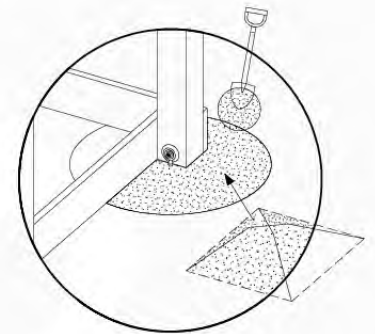

Parts:

Assembly Package Tower
194_100

Tower Anchors - P03 - 23-2-2022 - v3

15-1

15-2

24h ↓

16 Add-on

Wavy Star Slide XL