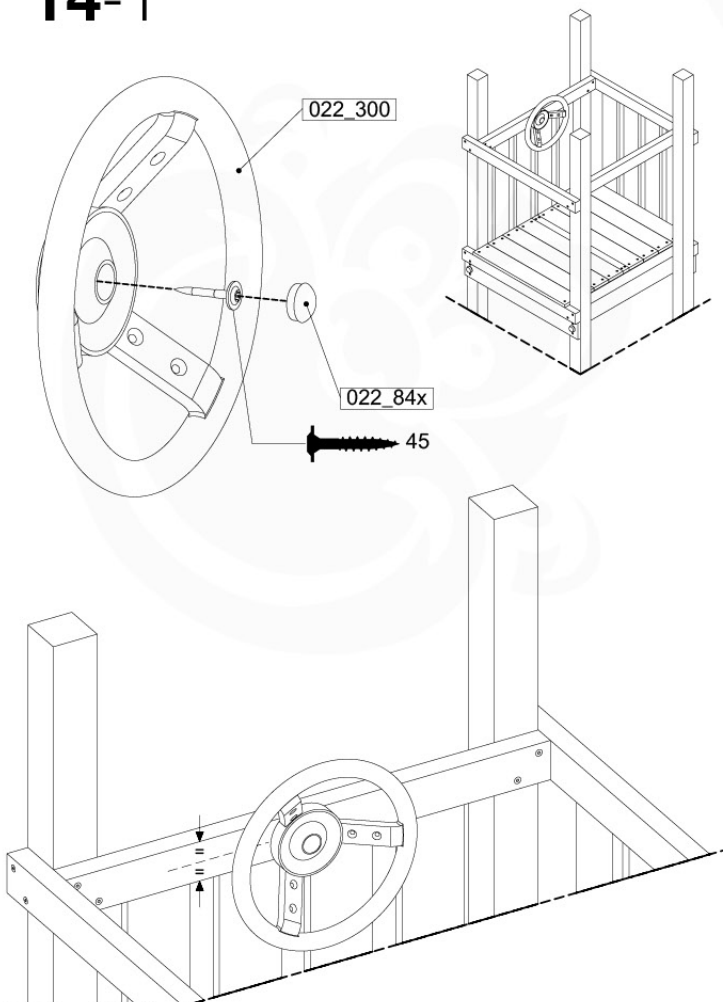

14 Accessories

AC01

(194_119)

	PartNo	PartName	QTY.
Hardware Pack 100_617	001_406	Stealth Screw 8x45	1
	002_041	Dome head screw 4.5 x 20 mm	3
	002_042	Dome head screw 3.5 x 13mm	4
	002_219	Gap Point Screw T25 - 5x30	2
	022_84x	bpc cover	1
Other	022_300	Steering Wheel	1
	022_800	Rail P/T 105	1
	022_910	Sandpad	1
	103_901	Logo ID Plate	1
	104_107	Tool Set Climbing Units	1
	120_024	Tower Flag	1
	122_302	Telescope	1

Accessory ref. - P02 - 18-11-2020 - v3

14-1