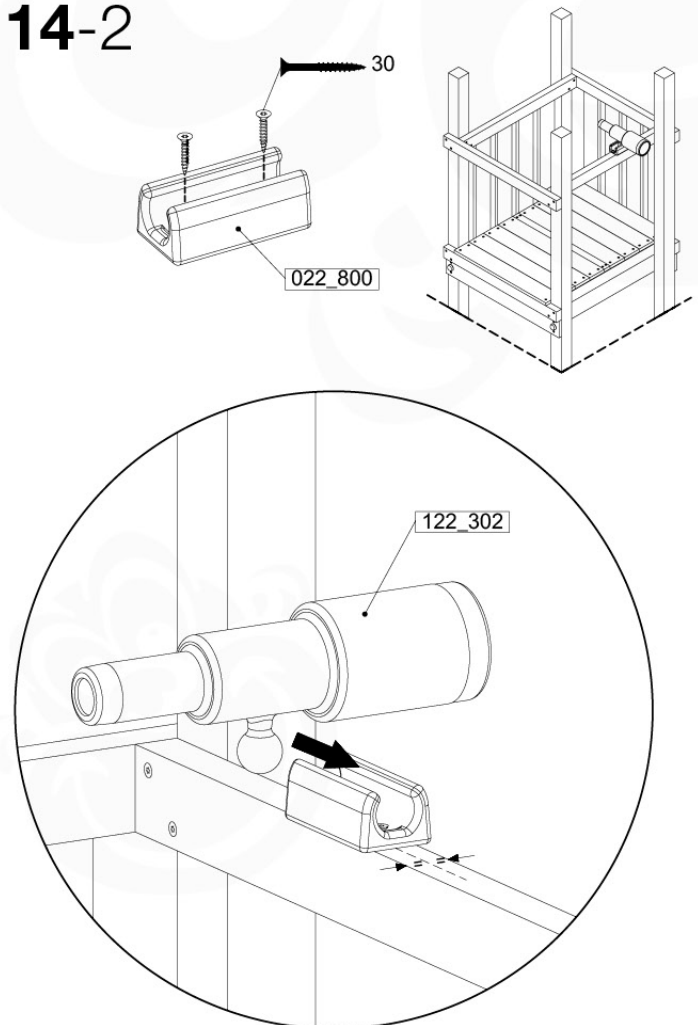

14-2

Accessory ref. - P03 - 18-11-2020 - v3