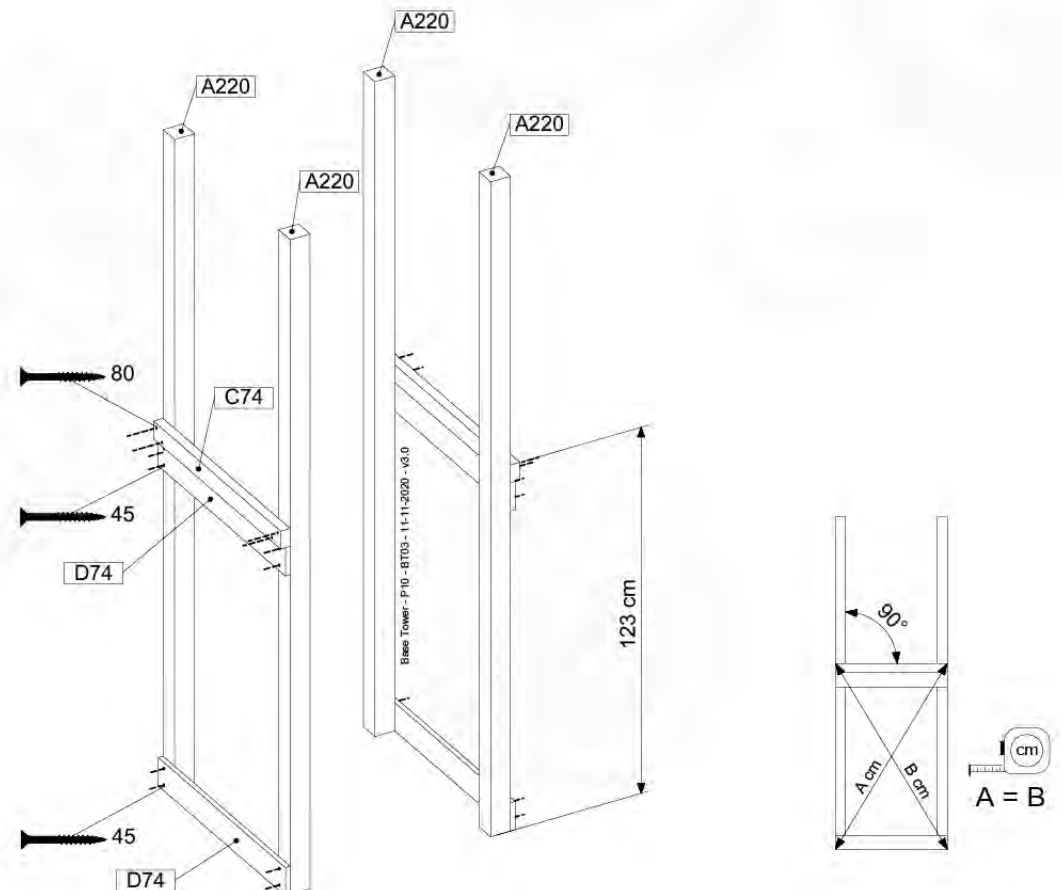

04 Base Tower

BT03

(194_100)

	PartNo	PartName	QTY.
Hardware Pack 100_600	001_406	Stealth Screw 8x45	6
	002_220	Gap Point Screw T25 - 5x45	72
	002_223	Gap Point Screw T25 - 5x80	16
Other	007_001	Ground-anchor	2
Hardware Pack 100_600	022_31x	bpc-base version 3	4
	022_84x	bpc cover	4
Wood	A220	Post 70x70 L2200	4
	C74	Beam 740 mm	4
	D60	Board 600 mm	10
	D74	Board 740 mm	8

Base Tower - P04 - BT03 - 11-11-2020 - v3.0

04-1