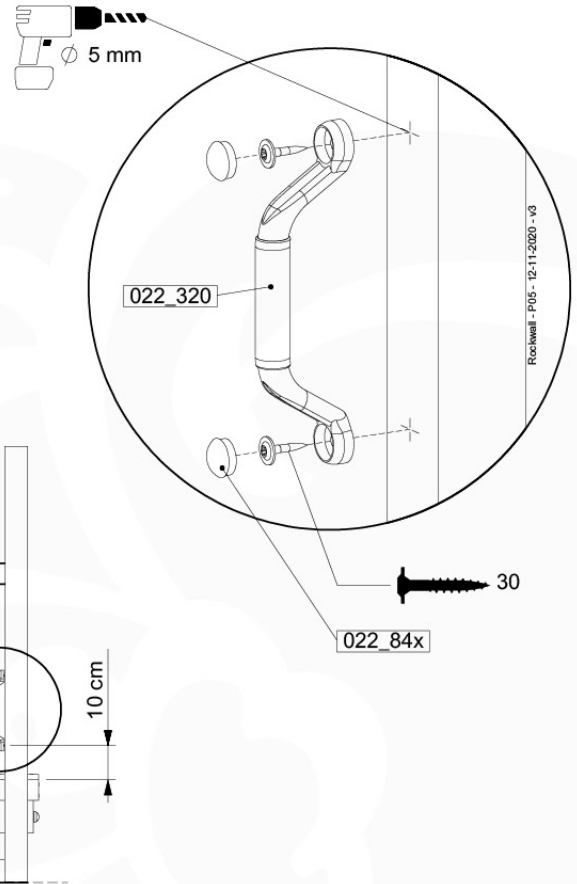

Balustrade AL - P02 U - 12-11-2020 - v3.0

05-1

06 Rockwall

RW01

(194_105)

	PartNo	PartName	QTY.
Hardware pack 100_604	001_102	Washer Head Screw T40 M8x30	8
	002_220	Gap Point Screw T25 - 5x45	24
	002_223	Gap Point Screw T25 - 5x80	4
	003_010	M8 spring lock washer	8
	004_050	M8 22mm Drive in Nut	8
Other	022_50x	Climbing Rock	4
	120_102	Handgrip set (2x Grip, 4x BoltCaps, 4x StealthScrew30)	1
Wood	C74	Beam 740 mm	1
	D74	Board 740 mm	5

Rockwall - P02 - 12-11-2020 - v3

06-1

min. 2,7 cm
max. 8,8 cm

Rockwall - P03 - 12-11-2020 - v3

06-2

06-3

07 2-Step Ladder

LA06

(194_102)

	PartNo	PartName	QTY.
Hardware Pack 100_602	001_406	Stealth Screw 8x45	8
	002_220	Gap Point Screw T25 - 5x45	4
	002_223	Gap Point Screw T25 - 5x80	5
	022_84x	bpc cover	8
Other	022_53x	Ladder/ Rope Rung 30cm	4
	120_102	Handgrip set (2x Complete)	1
Wood	A123	Post 70x70 L1230	1
	C74	Beam 740 mm	1