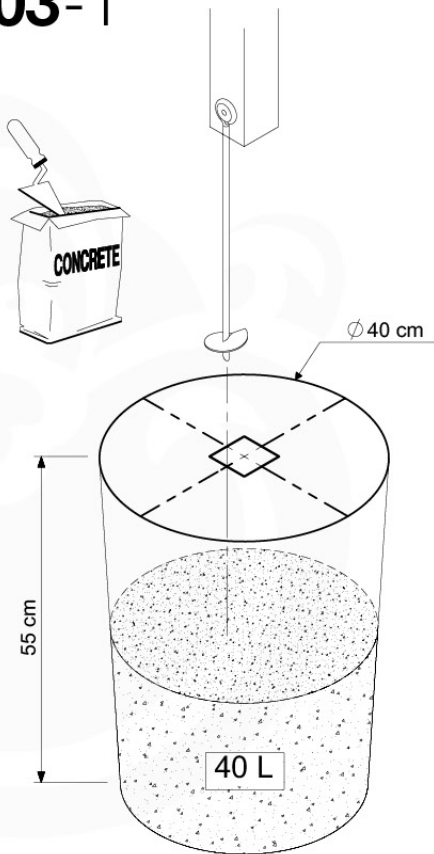

03 Playground Foundation

03-1

Foundation Plan - P06 - 27-11-2020 - v3