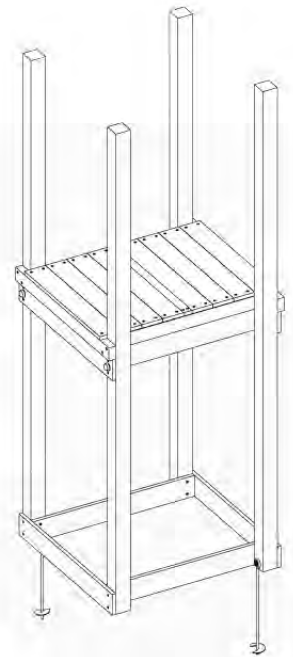

03 Playground Foundation

03-1

Foundation Plan - P06 - 27-11-2020 - v3

03-2

Foundation Plan - P06 - 27-11-2020 - v3

04 Base Tower

BT03

(194_100)

	PartNo	PartName	QTY.
Hardware Pack 100_600	001_406	Stealth Screw 8x45	6
	002_220	Gap Point Screw T25 - 5x45	72
	002_223	Gap Point Screw T25 - 5x80	16
Other	007_001	Ground-anchor	2
Hardware Pack 100_600	022_31x	bpc-base version 3	4
	022_84x	bpc cover	4
Wood	A220	Post 70x70 L2200	4
	C74	Beam 740 mm	4
	D60	Board 600 mm	10
	D74	Board 740 mm	8

Base Tower - P04 - BT03 - 11-11-2020 - v3.0

04-1

04-2

04-3

05 Balustrade (1x)

BL01

(100_601)

	PartNo	PartName	QTY.
Hardware Pack 100_601	002_220	Gap Point Screw T25 - 5x45	16
	002_223	Gap Point Screw T25 - 5x80	4
Wood	C74	Beam 740 mm	1
	D65	Board 650 mm	4