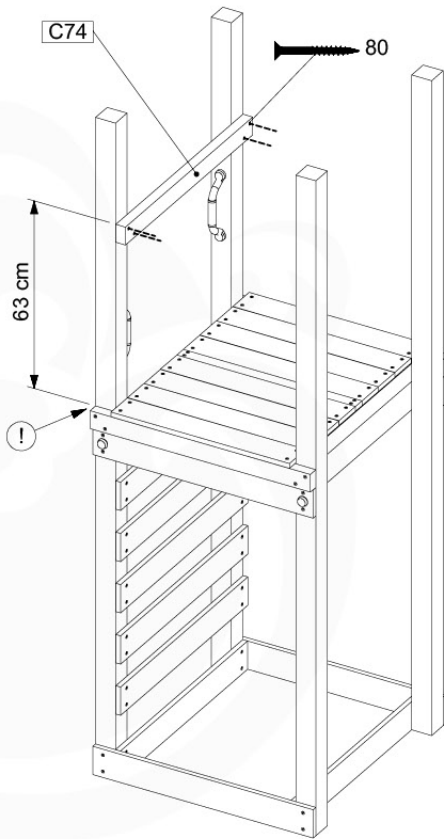

Base Tower - P04 - BT03 - 11-11-2020 - v3.0

04-1

04-2

04-3

05 Balustrade (1x)

BL01

(100_601)

	PartNo	PartName	QTY.
Hardware Pack 100_601	002_220	Gap Point Screw T25 - 5x45	16
	002_223	Gap Point Screw T25 - 5x80	4
Wood	C74	Beam 740 mm	1
	D65	Board 650 mm	4

Balustrade AL - P02 U - 12-11-2020 - v3.0

05-1

06 Rockwall

RW01

(194_105)

	PartNo	PartName	QTY.
Hardware pack 100_604	001_102	Washer Head Screw T40 M8x30	8
	002_220	Gap Point Screw T25 - 5x45	24
	002_223	Gap Point Screw T25 - 5x80	4
	003_010	M8 spring lock washer	8
	004_050	M8 22mm Drive in Nut	8
Other	022_50x	Climbing Rock	4
	120_102	Handgrip set (2x Grip, 4x BoltCaps, 4x StealthScrew30)	1
Wood	C74	Beam 740 mm	1
	D74	Board 740 mm	5

Rockwall - P02 - 12-11-2020 - v3

06-1

min. 2,7 cm
max. 8,8 cm

Rockwall - P03 - 12-11-2020 - v3

06-2

06-3

07 2-Step Ladder

LA06

(194_102)

	PartNo	PartName	QTY.
Hardware Pack 100_602	001_406	Stealth Screw 8x45	8
	002_220	Gap Point Screw T25 - 5x45	4
	002_223	Gap Point Screw T25 - 5x80	5
	022_84x	bpc cover	8
Other	022_53x	Ladder/ Rope Rung 30cm	4
	120_102	Handgrip set (2x Complete)	1
Wood	A123	Post 70x70 L1230	1
	C74	Beam 740 mm	1