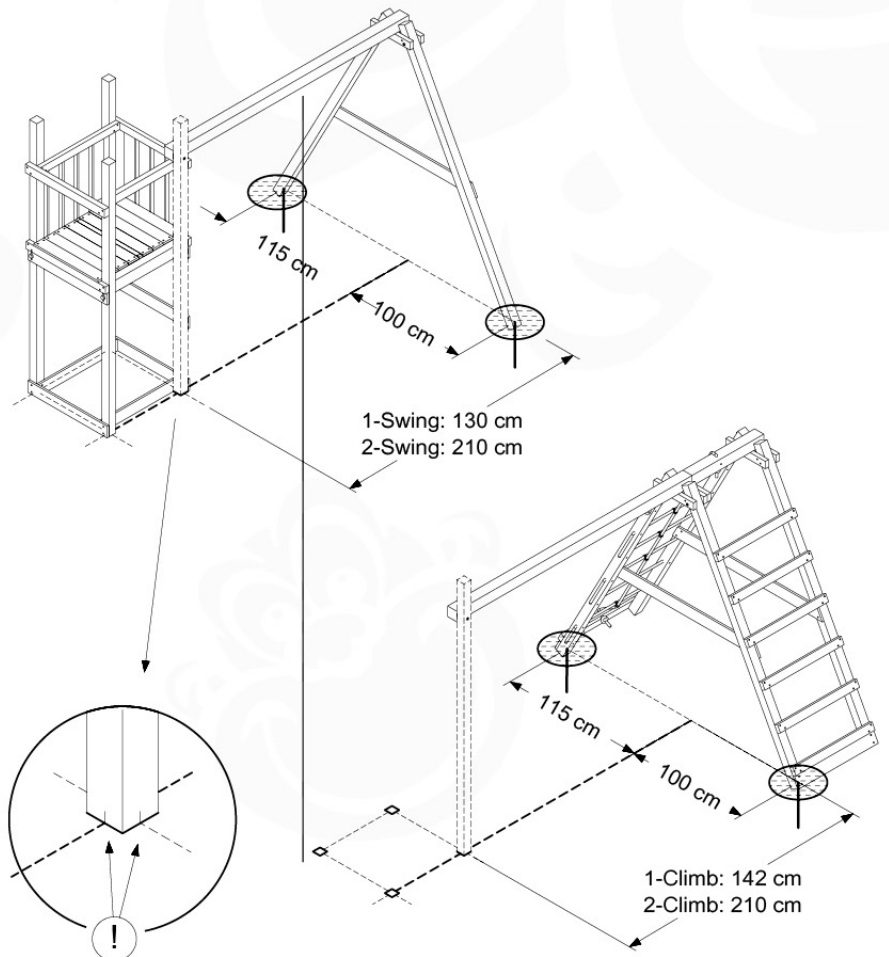

03 Playground Foundation

03-1

Foundation Plan - P06 - 27-11-2020 - v3

03-2

Foundation Plan - P06 - 27-11-2020 - v3

04 Base Tower

BT03

(194_100)

	PartNo	PartName	QTY.
Hardware Pack 100_600	001_406	Stealth Screw 8x45	6
	002_220	Gap Point Screw T25 - 5x45	72
	002_223	Gap Point Screw T25 - 5x80	16
Other	007_001	Ground-anchor	2
Hardware Pack 100_600	022_31x	bpc-base version 3	4
	022_84x	bpc cover	4
Wood	A220	Post 70x70 L2200	4
	C74	Beam 740 mm	4
	D60	Board 600 mm	10
	D74	Board 740 mm	8