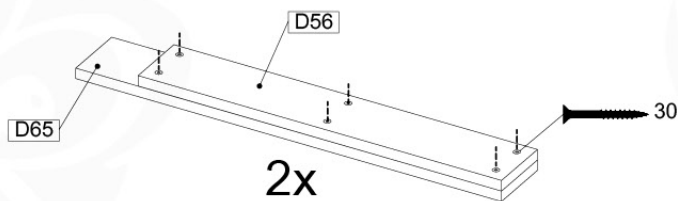

08-1

Roof Canvas - P04 - 12-11-2020 - v3