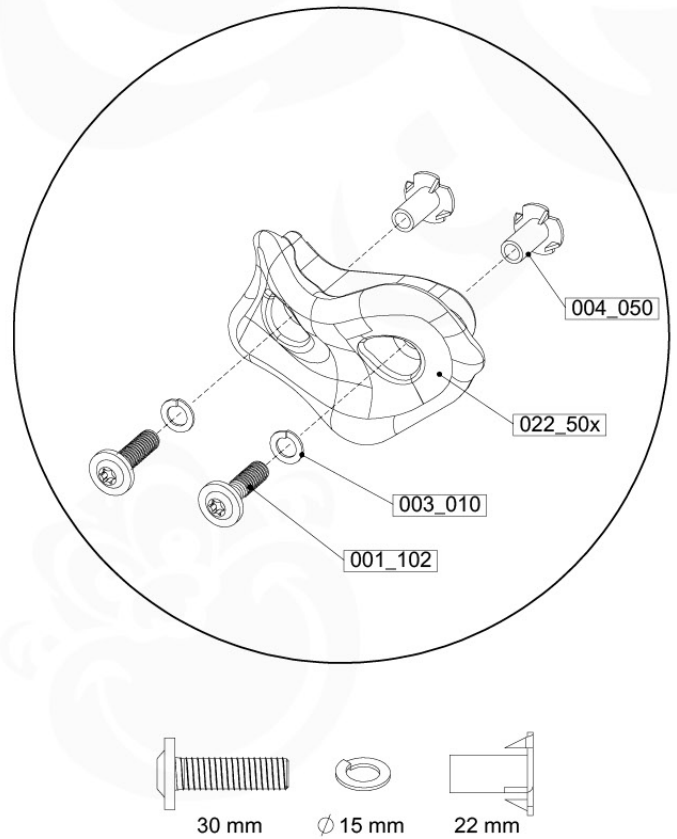

Balustrade AL - P02 U - 12-11-2020 - v3.0

05-1

06 Rockwall

RW01

(194_105)

	PartNo	PartName	QTY.
Hardware pack 100_604	001_102	Washer Head Screw T40 M8x30	8
	002_220	Gap Point Screw T25 - 5x45	24
	002_223	Gap Point Screw T25 - 5x80	4
	003_010	M8 spring lock washer	8
	004_050	M8 22mm Drive in Nut	8
Other	022_50x	Climbing Rock	4
	120_102	Handgrip set (2x Grip, 4x BoltCaps, 4x StealthScrew30)	1
Wood	C74	Beam 740 mm	1
	D74	Board 740 mm	5

Rockwall - P02 - 12-11-2020 - v3

06-1

min. 2,7 cm
max. 8,8 cm

Rockwall - P03 - 12-11-2020 - v3

06-2

06-3

07 2-Step Ladder

LA06

(194_102)

	PartNo	PartName	QTY.
Hardware Pack 100_602	001_406	Stealth Screw 8x45	8
	002_220	Gap Point Screw T25 - 5x45	4
	002_223	Gap Point Screw T25 - 5x80	5
	022_84x	bpc cover	8
Other	022_53x	Ladder/ Rope Rung 30cm	4
	120_102	Handgrip set (2x Complete)	1
Wood	A123	Post 70x70 L1230	1
	C74	Beam 740 mm	1