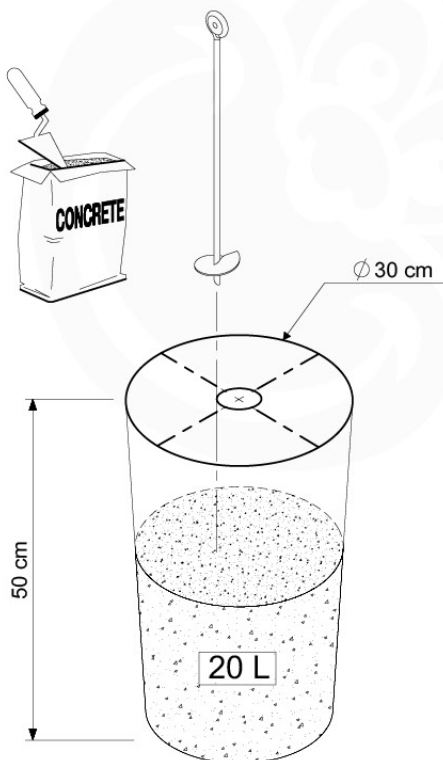

03 Playground Foundation

03-1

Foundation Plan - P06 - 27-11-2020 - v3

03-2

Foundation Plan - P06 - 27-11-2020 - v3