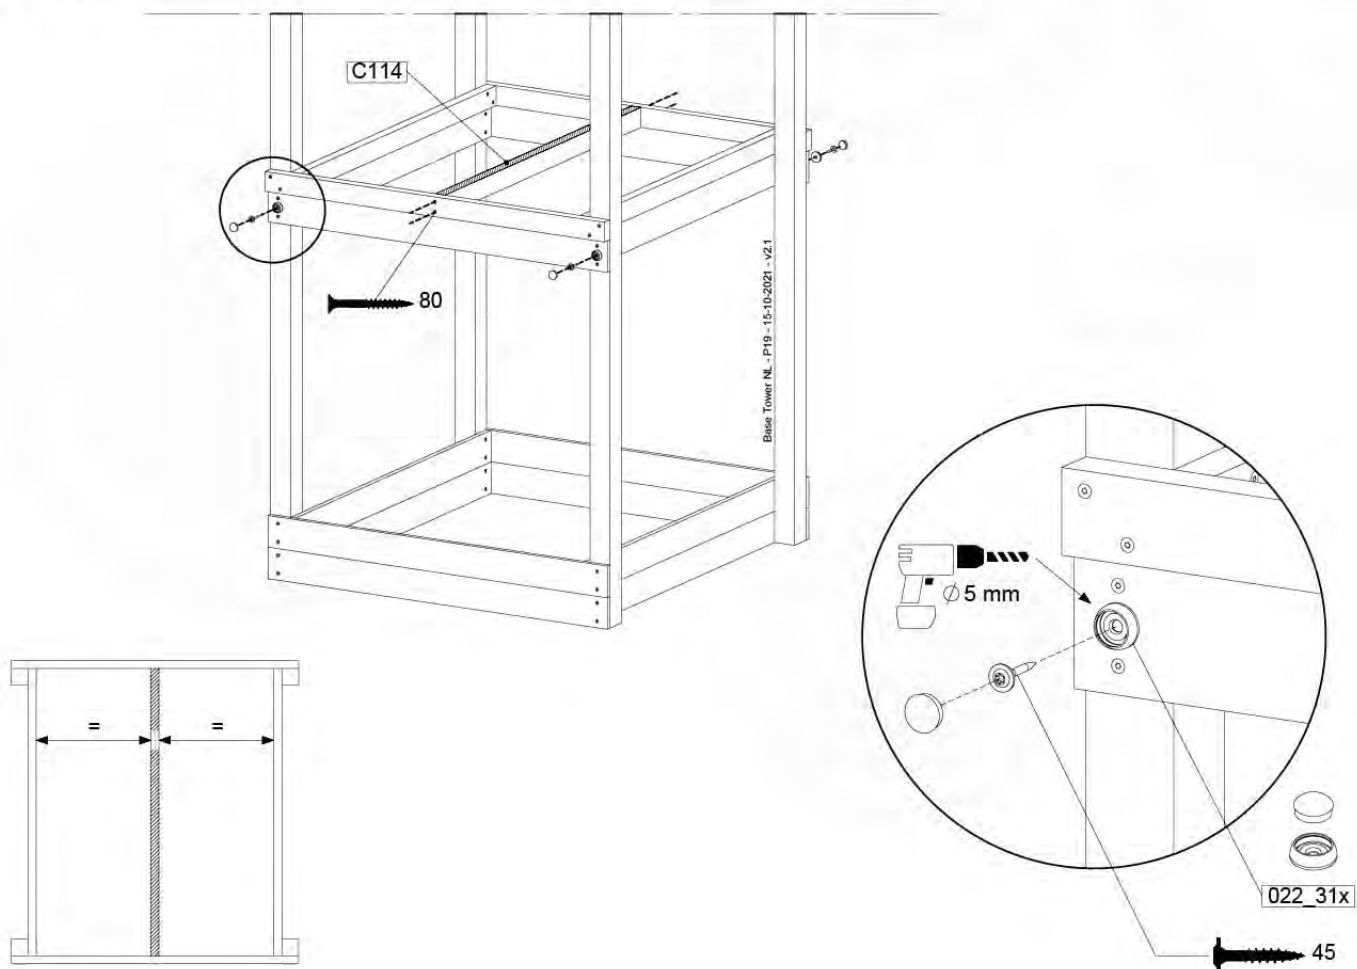

Base Tower NL - P06 - BT11 - 15-10-2021 - v2.1

07-1

07-2

07-3

07-4

08 Balustrade (2x)

BL04

	PartNo	PartName	QTY.
Hardware Pack	002_220	Gap Point Screw T25 - 5x45	24
	002_223	Gap Point Screw T25 - 5x80	4
Timber	C114	Beam 1140 mm	1
	D65	Board 650 mm	6