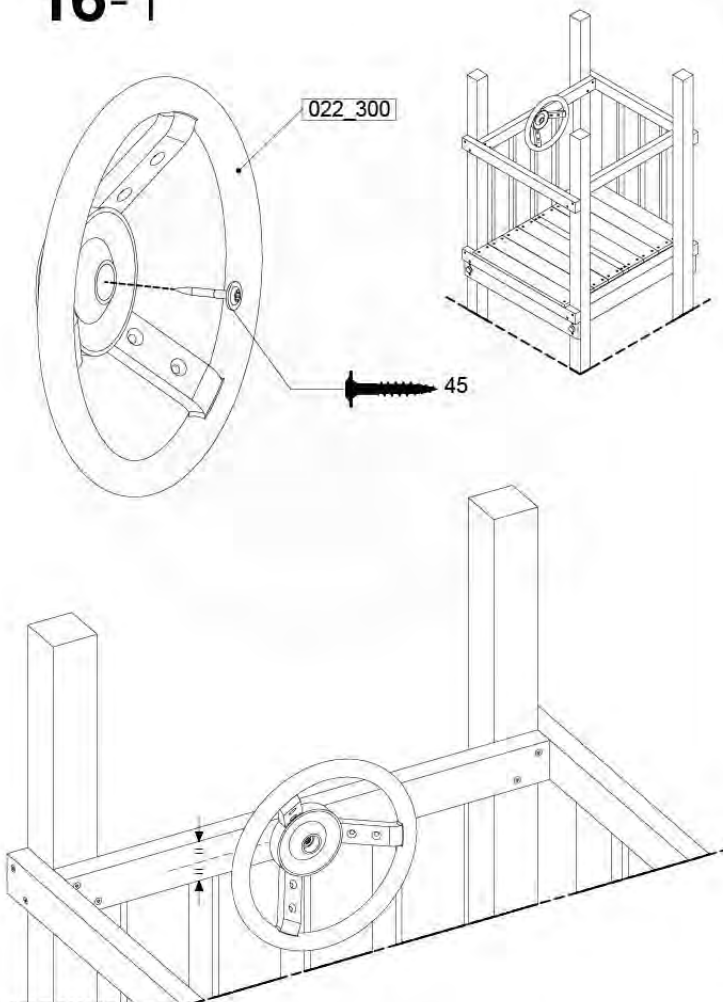

16 Accessories

AC01

(194_119)

	PartNo	PartName	QTY.
Hardware	001_406	Stealth Screw 8x45	1
	002_041	Dome head screw 4.5 x 20 mm	3
	002_042	Dome head screw 3.5 x 13mm	4
	002_219	Gap Point Screw T25 - 5x30	2
Other	022_300	Steering Wheel	1
	022_800	Rail P/T 105	1
	022_910	Sandpad	1
	103_901	Logo ID Plate	1
	104_107	Tool Set Climbing Units	1
	120_024	Tower Flag	1
	122_302	Telescope	1

Accessory set - P02 - 28-9-2021 - 14

16-1