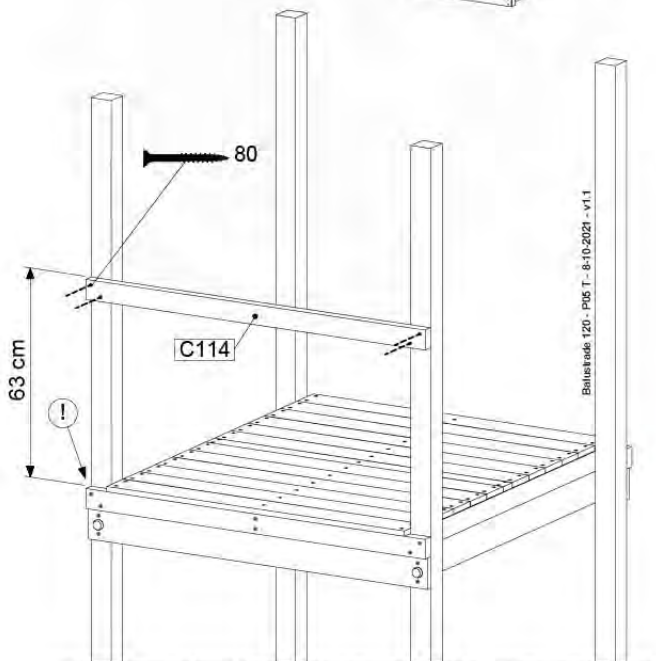

08 Balustrade (2x)

BL04

	PartNo	PartName	QTY.
Hardware Pack	002_220	Gap Point Screw T25 - 5x45	24
	002_223	Gap Point Screw T25 - 5x80	4
Timber	C114	Beam 1140 mm	1
	D65	Board 650 mm	6

Balustrade 120 - P03 T - 8-10-2021 - v1.1

08-1