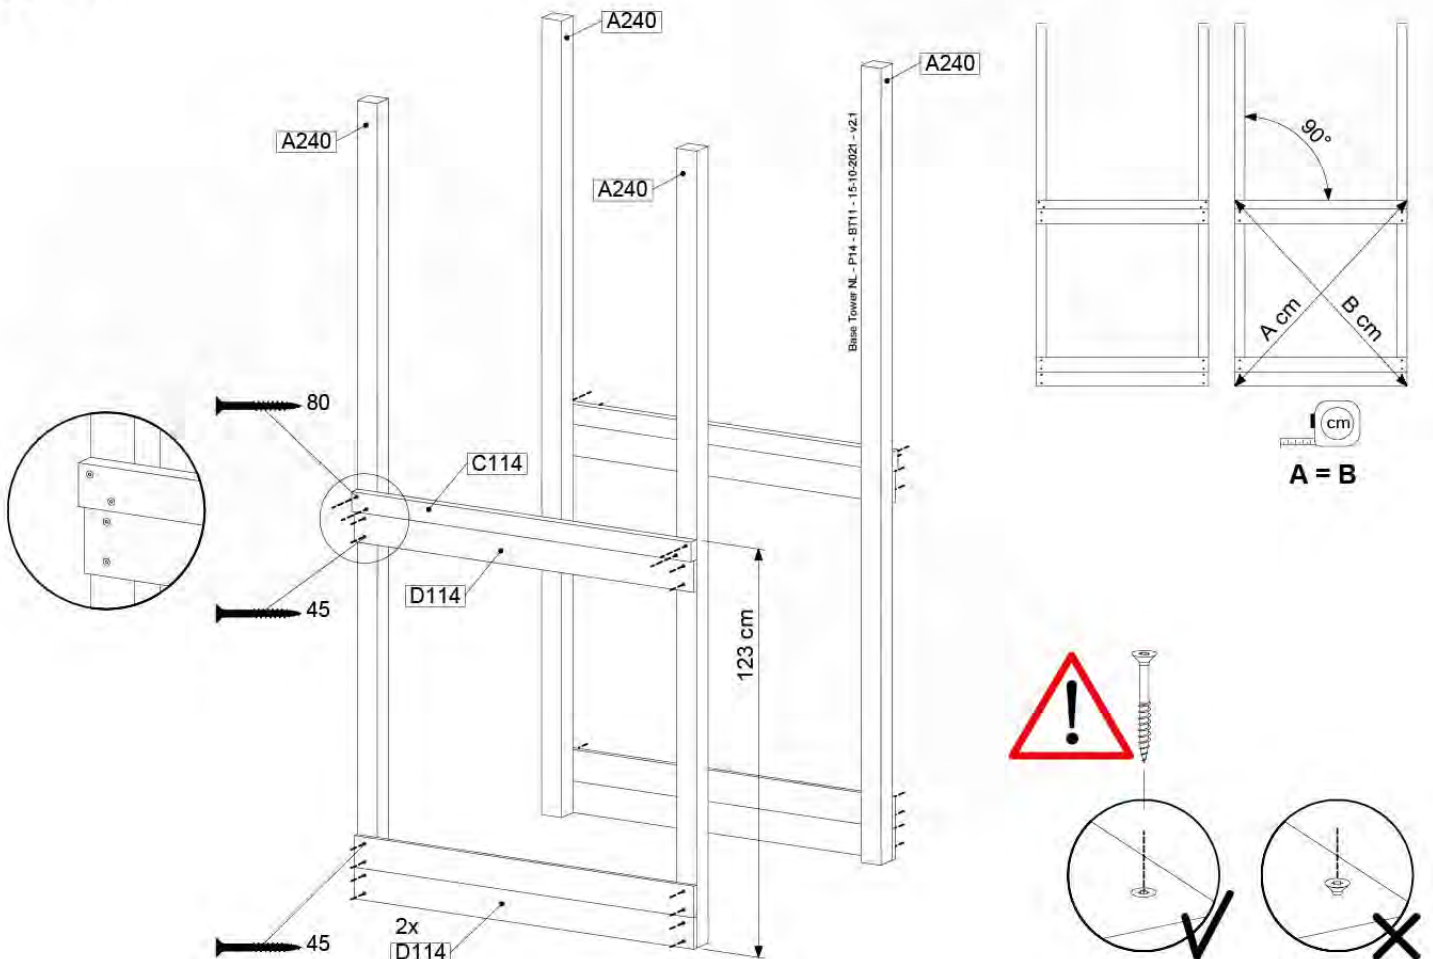

07 Base Tower

BT11

	PartNo	PartName	QTY.
Hardware pack	001_406	Stealth Screw 8x45	6
	001_417	Stealth Screw 8x80	4
	002_220	Gap Point Screw T25 - 5x45	118
	002_223	Gap Point Screw T25 - 5x80	20
	022_31x	bpc-base version 3	8
	022_84x	bpc cover	8
Other	007_001	Ground-anchor	2
Timber	A240	Post 70x70 L2400	4
	C114	Beam 1140 mm	5
	D100	Board 1000 mm	14
	D114	Board 1140 mm	12

Base Tower NL - P06 - BT11 - 15-10-2021 - v2.1

07-1