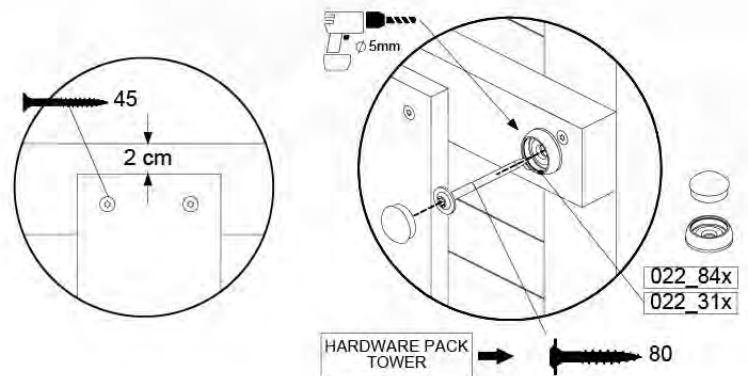

08 Balustrade (2x)

BL04

	PartNo	PartName	QTY.
Hardware Pack	002_220	Gap Point Screw T25 - 5x45	24
	002_223	Gap Point Screw T25 - 5x80	4
Timber	C114	Beam 1140 mm	1
	D65	Board 650 mm	6

Balustrade 120 - P03 T - 8-10-2021 - v1.1

08-1