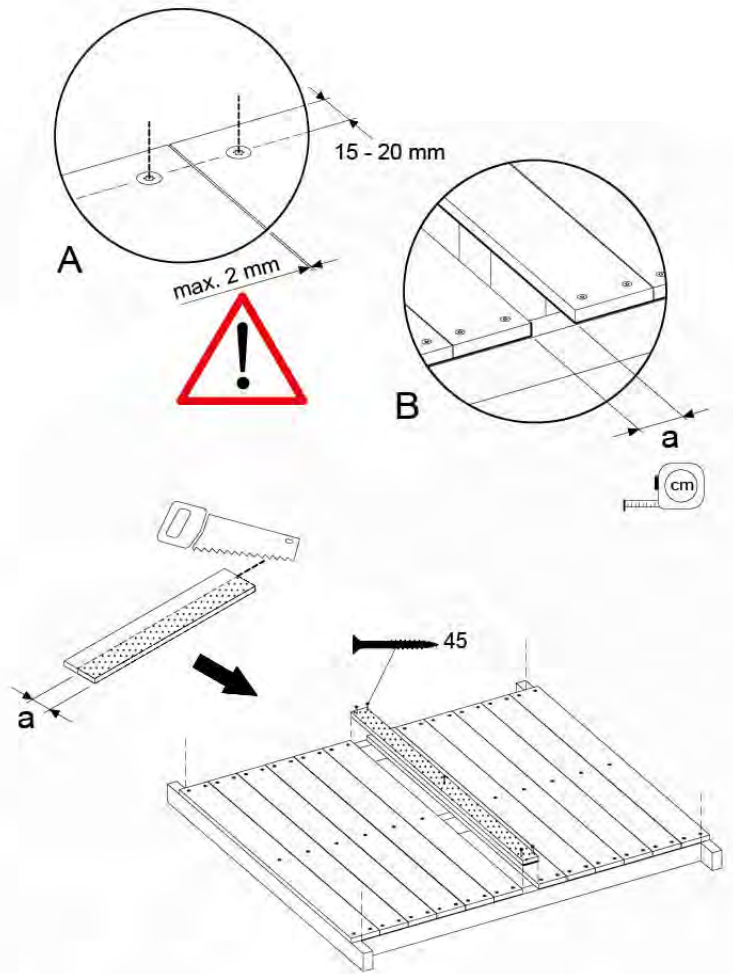

Base Tower NL - P06 - BT11 - 15-10-2021 - v2.1

07-1

07-2

07-3

07-4

08 Balustrade (2x)

BL04

	PartNo	PartName	QTY.
Hardware Pack	002_220	Gap Point Screw T25 - 5x45	24
	002_223	Gap Point Screw T25 - 5x80	4
Timber	C114	Beam 1140 mm	1
	D65	Board 650 mm	6