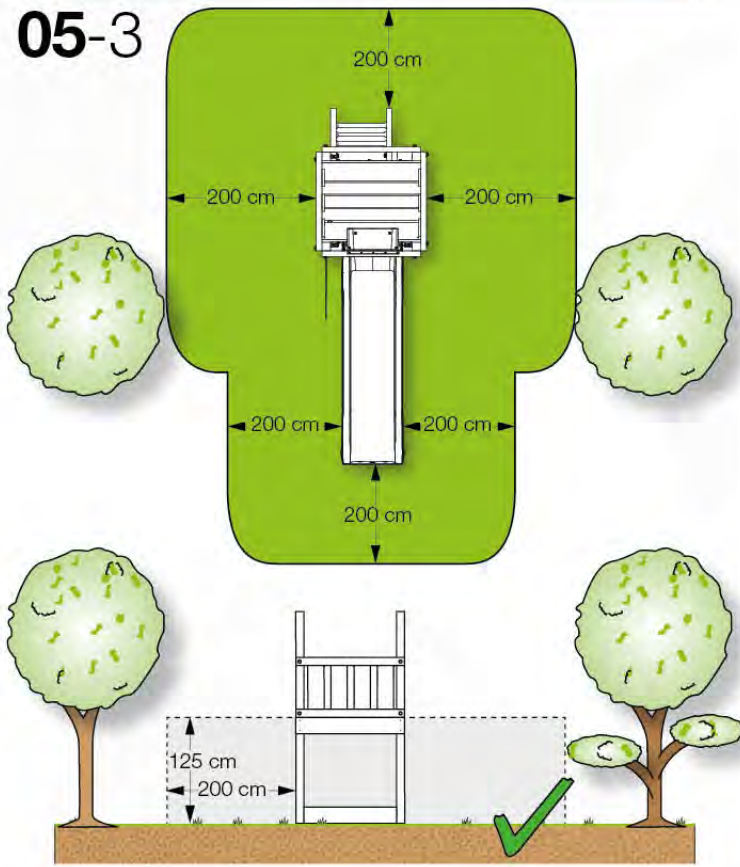

05 Safe Playground

05-1

05-2

05-3

05-4

05-5