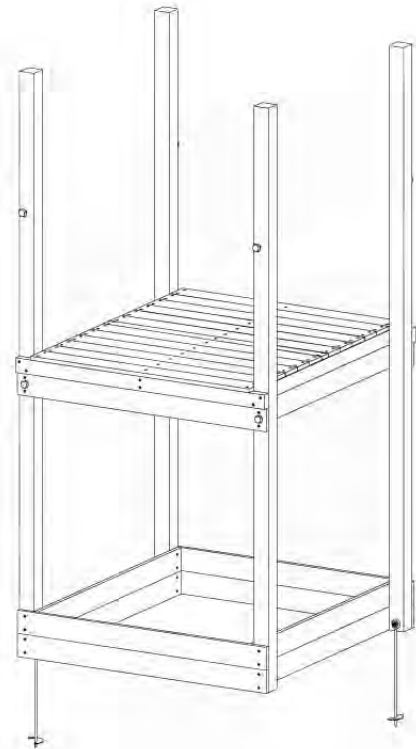

06 Playground Foundation

FD05

06-1

07 Base Tower

BT11

	PartNo	PartName	QTY.
Hardware pack	001_406	Stealth Screw 8x45	6
	001_417	Stealth Screw 8x80	4
	002_220	Gap Point Screw T25 - 5x45	118
	002_223	Gap Point Screw T25 - 5x80	20
	022_31x	bpc-base version 3	8
	022_84x	bpc cover	8
Other	007_001	Ground-anchor	2
Timber	A240	Post 70x70 L2400	4
	C114	Beam 1140 mm	5
	D100	Board 1000 mm	14
	D114	Board 1140 mm	12

Base Tower NL - P06 - BT11 - 15-10-2021 - v2.1

07-1

07-2

07-3

07-4

08 Balustrade (2x)

BL04

	PartNo	PartName	QTY.
Hardware Pack	002_220	Gap Point Screw T25 - 5x45	24
	002_223	Gap Point Screw T25 - 5x80	4
Timber	C114	Beam 1140 mm	1
	D65	Board 650 mm	6