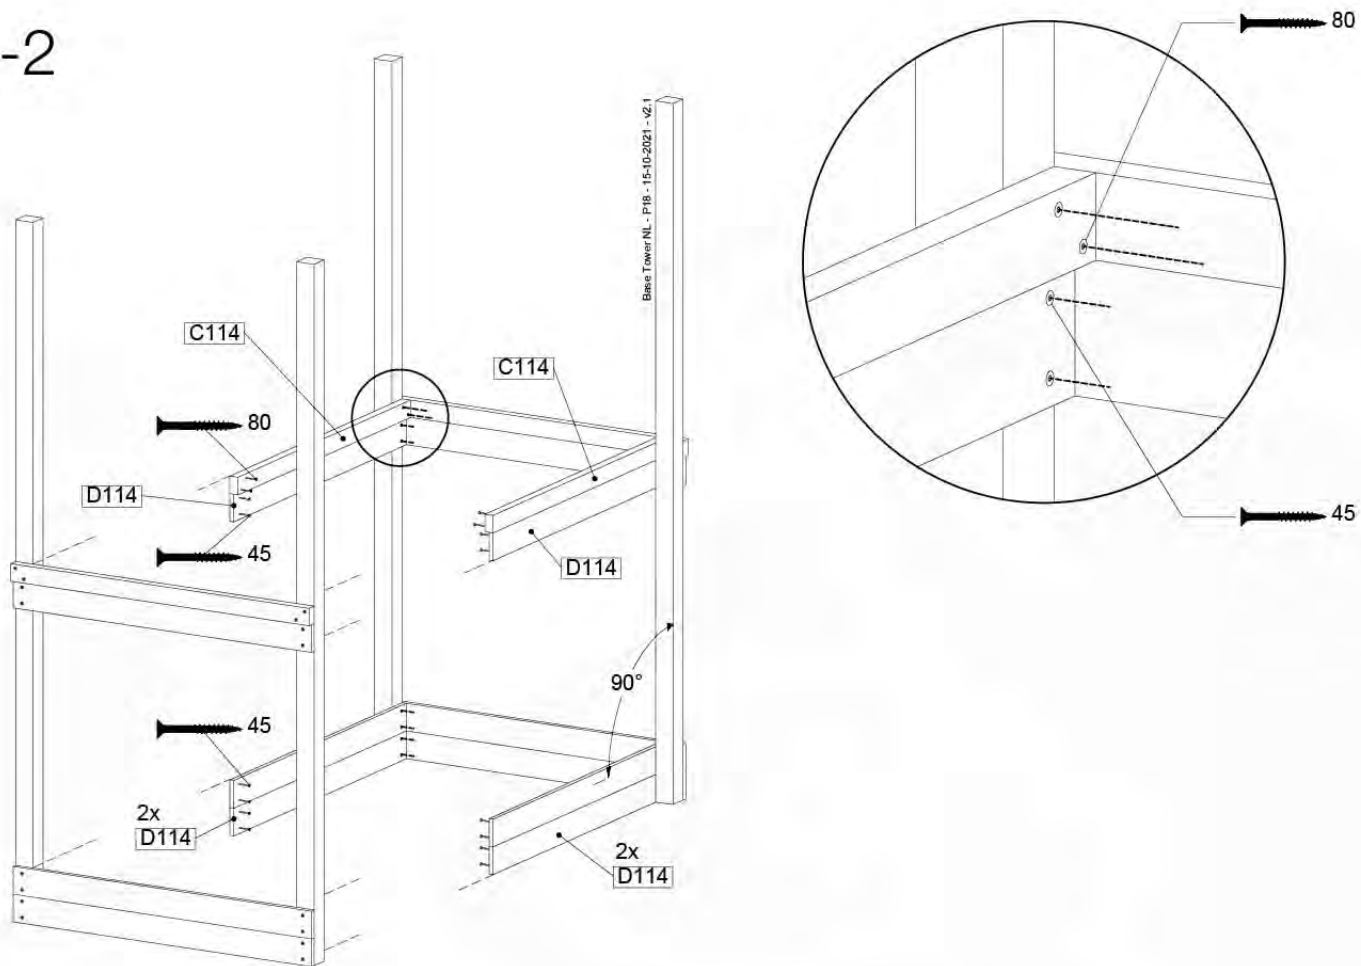

06 Playground Foundation

FD05

06-1

07 Base Tower

BT11

	PartNo	PartName	QTY.
Hardware pack	001_406	Stealth Screw 8x45	6
	001_417	Stealth Screw 8x80	4
	002_220	Gap Point Screw T25 - 5x45	118
	002_223	Gap Point Screw T25 - 5x80	20
	022_31x	bpc-base version 3	8
	022_84x	bpc cover	8
Other	007_001	Ground-anchor	2
Timber	A240	Post 70x70 L2400	4
	C114	Beam 1140 mm	5
	D100	Board 1000 mm	14
	D114	Board 1140 mm	12

Base Tower NL - P06 - BT11 - 15-10-2021 - v2.1

07-1

07-2

07-3

07-4

08 Balustrade (2x)

BL04

	PartNo	PartName	QTY.
Hardware Pack	002_220	Gap Point Screw T25 - 5x45	24
	002_223	Gap Point Screw T25 - 5x80	4
Timber	C114	Beam 1140 mm	1
	D65	Board 650 mm	6