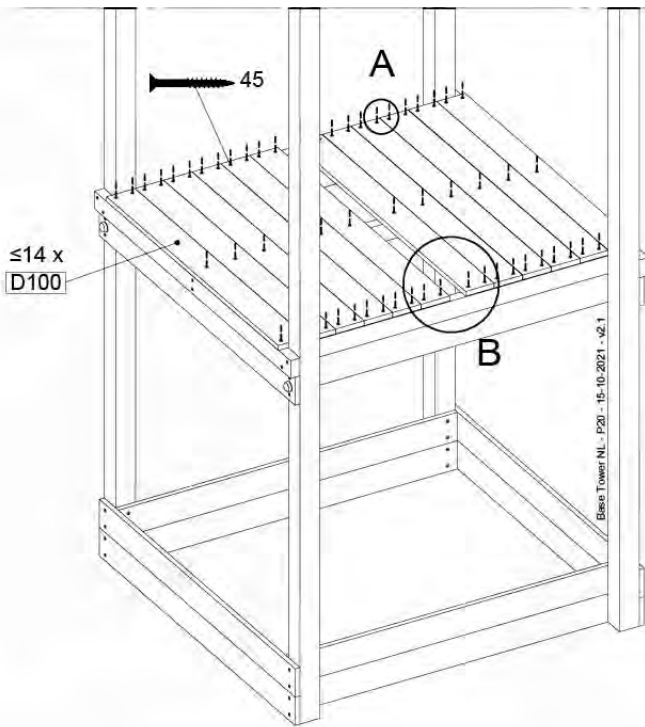

06 Playground Foundation

FD05

06-1

07 Base Tower

BT11

	PartNo	PartName	QTY.
Hardware pack	001_406	Stealth Screw 8x45	6
	001_417	Stealth Screw 8x80	4
	002_220	Gap Point Screw T25 - 5x45	118
	002_223	Gap Point Screw T25 - 5x80	20
	022_31x	bpc-base version 3	8
	022_84x	bpc cover	8
Other	007_001	Ground-anchor	2
Timber	A240	Post 70x70 L2400	4
	C114	Beam 1140 mm	5
	D100	Board 1000 mm	14
	D114	Board 1140 mm	12

Base Tower NL - P06 - BT11 - 15-10-2021 - v2.1

07-1

07-2

07-3

07-4

08 Balustrade (2x)

BL04

	PartNo	PartName	QTY.
Hardware Pack	002_220	Gap Point Screw T25 - 5x45	24
	002_223	Gap Point Screw T25 - 5x80	4
Timber	C114	Beam 1140 mm	1
	D65	Board 650 mm	6