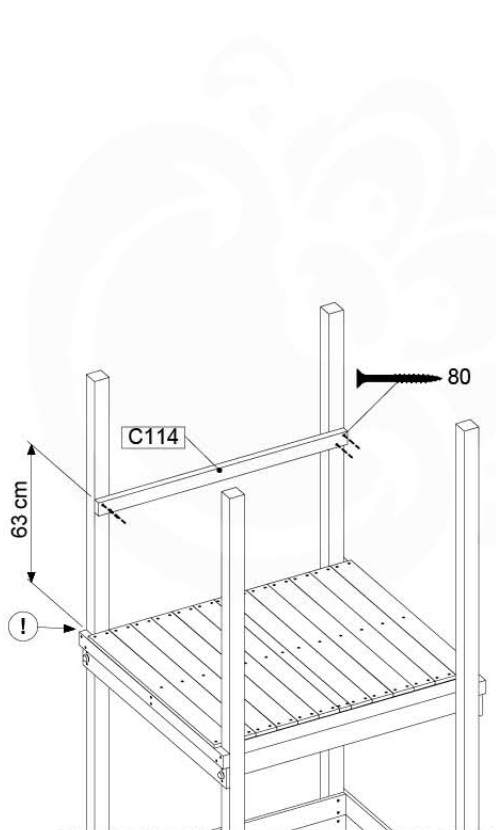

15 Firemans Pole

FP04

	PartNo	PartName	QTY.
Hardware Pack(s)	001_103	M8 Washer Head Screw 40mm	2
	002_220	Gap Point Screw T25 - 5x45	8
	002_223	Gap Point Screw T25 - 5x80	8
	003_010	M8 spring lock washer	2
	003_040	M8 Washer	2
	004_052	M8 Drive-in Nut 30mm	2
	004_054	M8 Drive-in Nut 45mm	2
	022_31x	bpc-base version 3	2
	022_84x	bpc cover	2
Other	102_915	Fireman's Pole	1
Timber	C70	Beam 700 mm	1
	C114	Beam 1140 mm	1
	D65	Board 650 mm	2

15-1