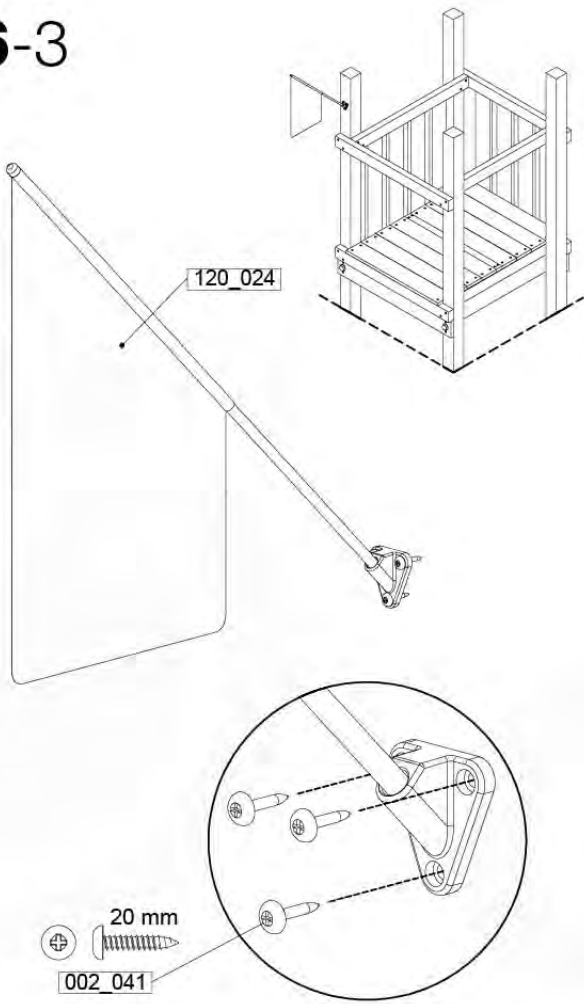

16-3

16-4

Assembly set - P04 - 26.9.2021 - v1

16-5

1x
022_910

17