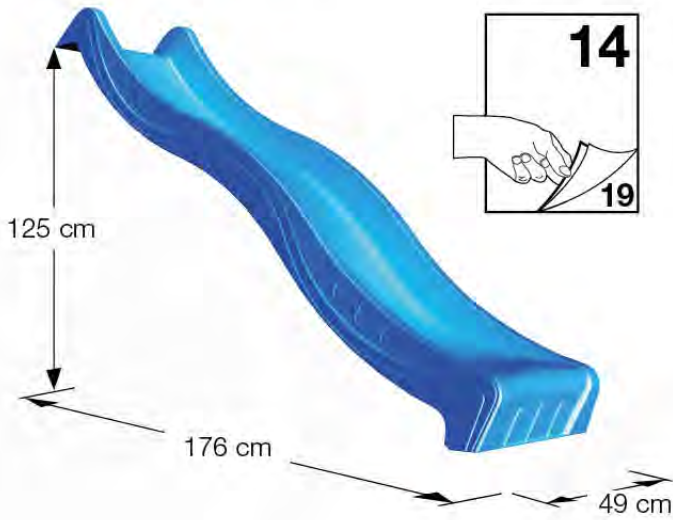

13 Add-on

Wavy Star Slide XL

- 324_100 Yellow
- 324_200 Blue
- 324_300 Green
- 324_400 Red
- 324_500 Fuchsia
- 324_600 Dark Green