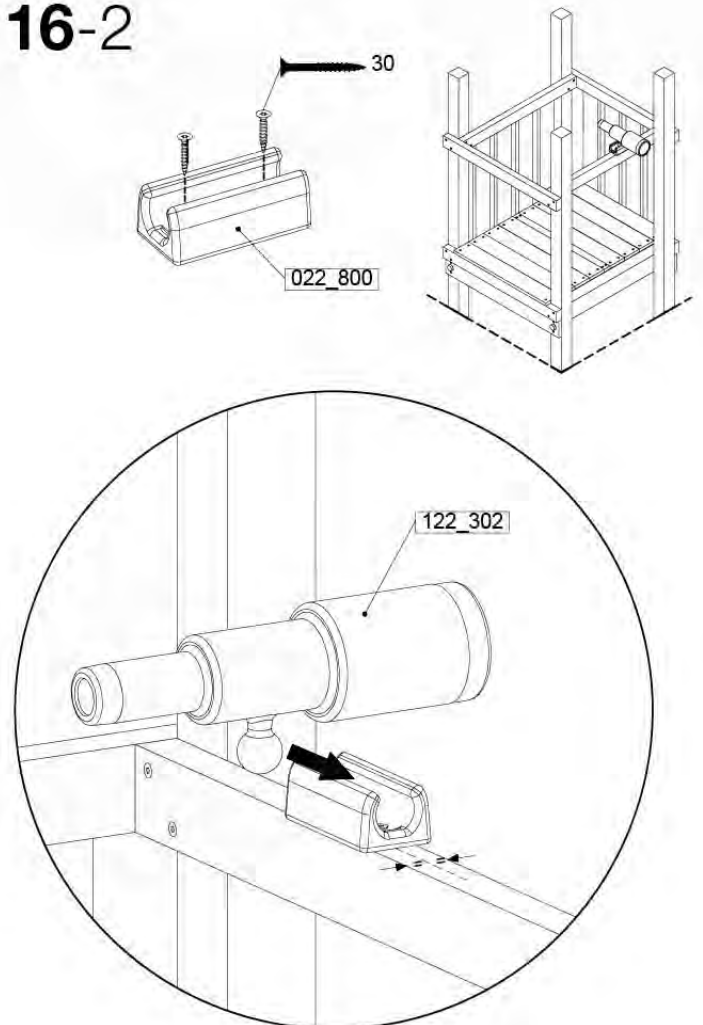

16-2

Accessory set - P03 - 28-9-2021 - 14