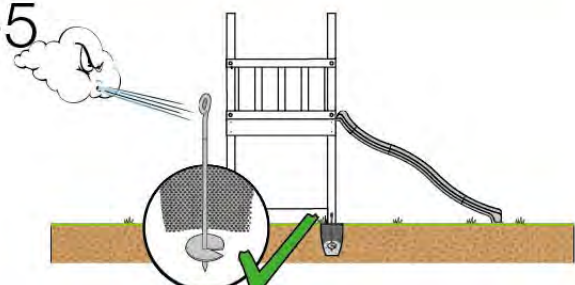

06 Playground Foundation

FD05

06-1

07 Base Tower

BT11

	PartNo	PartName	QTY.
Hardware pack	001_406	Stealth Screw 8x45	6
	001_417	Stealth Screw 8x80	4
	002_220	Gap Point Screw T25 - 5x45	118
	002_223	Gap Point Screw T25 - 5x80	20
	022_31x	bpc-base version 3	8
	022_84x	bpc cover	8
Other	007_001	Ground-anchor	2
Timber	A240	Post 70x70 L2400	4
	C114	Beam 1140 mm	5
	D100	Board 1000 mm	14
	D114	Board 1140 mm	12