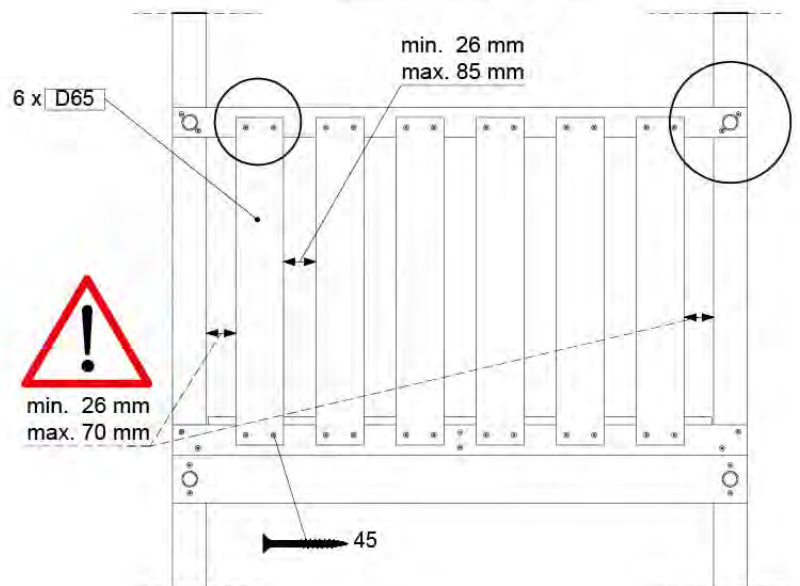

08 Balustrade (2x)

BL04

	PartNo	PartName	QTY.
Hardware Pack	002_220	Gap Point Screw T25 - 5x45	24
	002_223	Gap Point Screw T25 - 5x80	4
Timber	C114	Beam 1140 mm	1
	D65	Board 650 mm	6

Balustrade 120 - P03 T - 8-10-2021 - v1.1

08-1