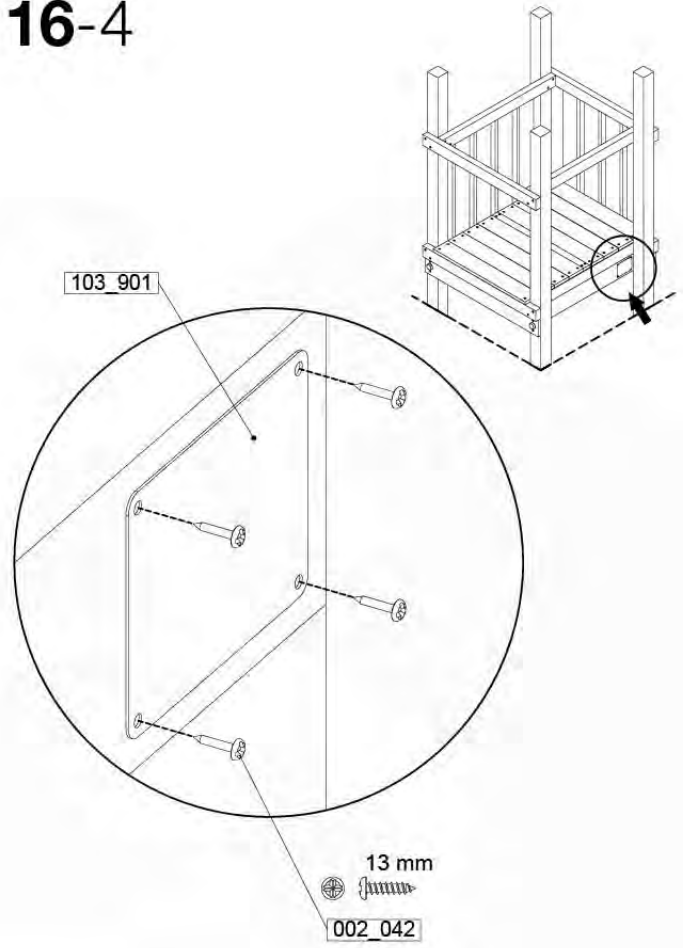

16-3

16-4

Assembly set - P04 - 26.9.2021 - v1

16-5

1x
022_910

17