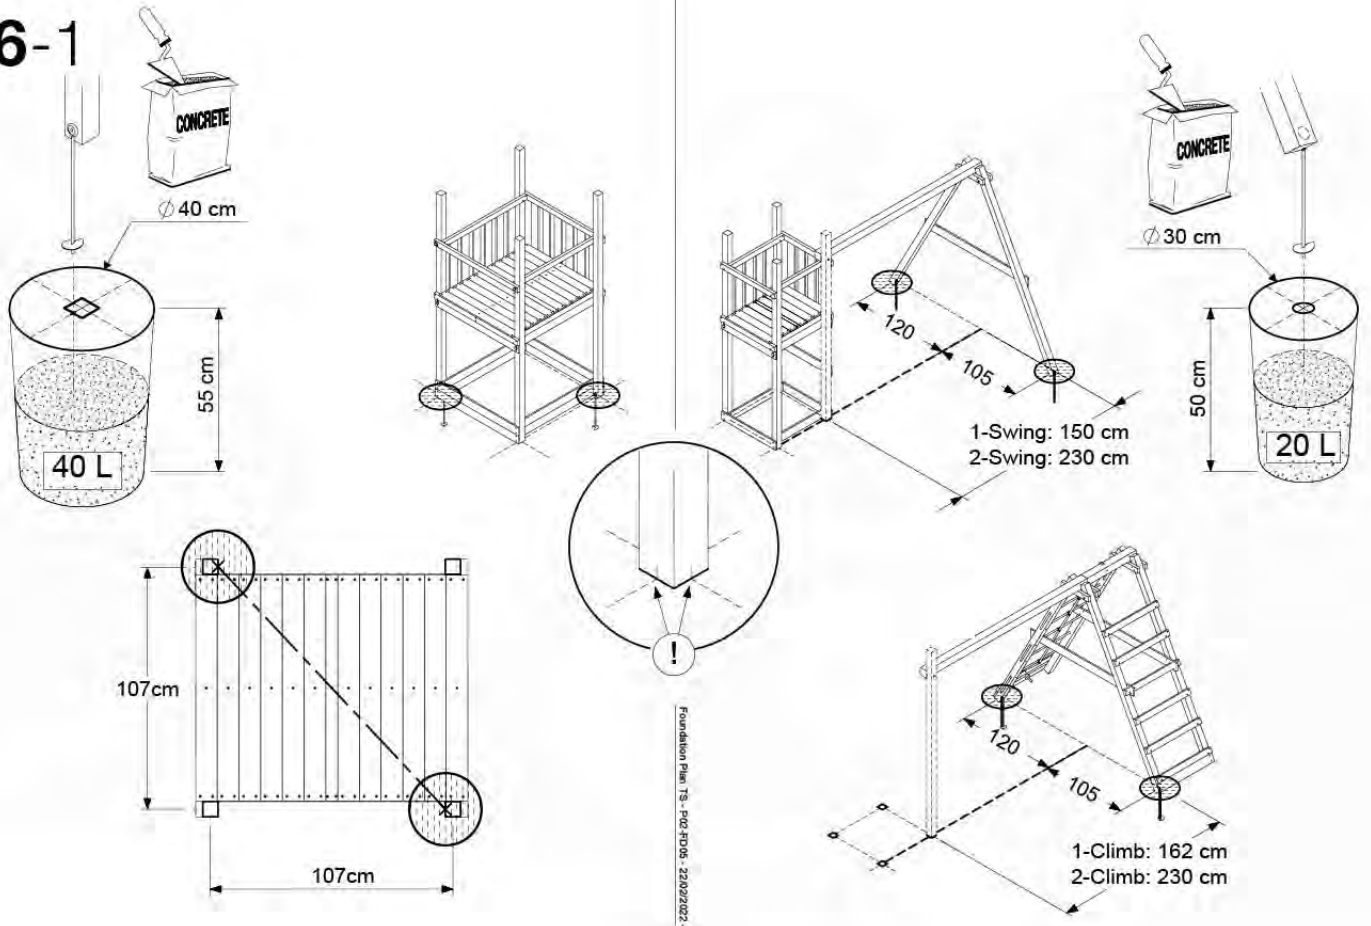

06 Playground Foundation

FD05

06-1

07 Base Tower

BT11

	PartNo	PartName	QTY.
Hardware pack	001_406	Stealth Screw 8x45	6
	001_417	Stealth Screw 8x80	4
	002_220	Gap Point Screw T25 - 5x45	118
	002_223	Gap Point Screw T25 - 5x80	20
	022_31x	bpc-base version 3	8
	022_84x	bpc cover	8
Other	007_001	Ground-anchor	2
Timber	A240	Post 70x70 L2400	4
	C114	Beam 1140 mm	5
	D100	Board 1000 mm	14
	D114	Board 1140 mm	12