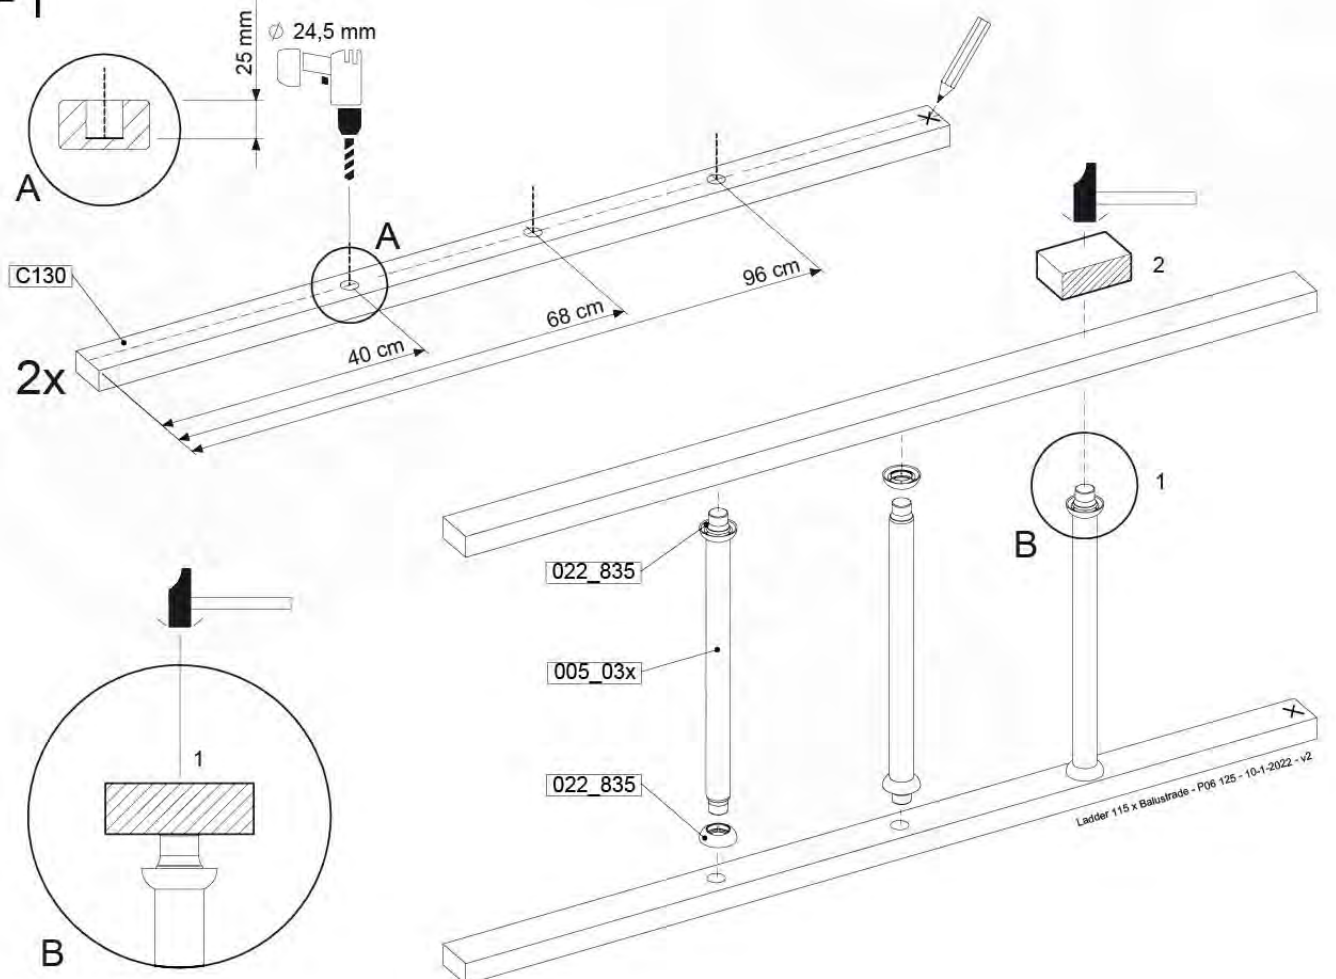

10 Ladder

LA11

	PartNo	PartName	QTY.
Hardware Pack	001_404	Stealth Screw 8x30	4
	002_219	Gap Point Screw T25 - 5x30	4
	002_220	Gap Point Screw T25 - 5x45	14
	002_223	Gap Point Screw T25 - 5x80	8
Other	005_03x	Ladder Rung Y/B/G/R	3
	005_522	Connection Bracket Mini Market	2
	022_835	Rung Cap	6
	120_102	Handgrip set (complete 2x)	1
Timber	C70	Beam 700 mm	1
	C114	Beam 1140 mm	1
	C130	Beam 1300 mm	2
	D65	Board 650 mm	2

10-1