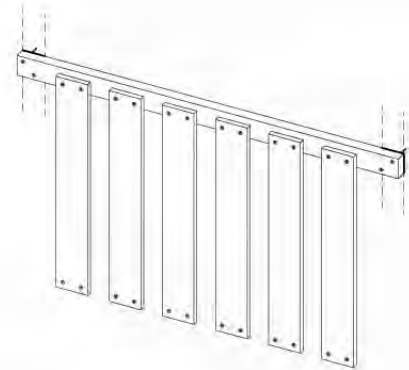

06 Playground Foundation

FD05

06-1

07 Base Tower

BT11

	PartNo	PartName	QTY.
Hardware pack	001_406	Stealth Screw 8x45	6
	001_417	Stealth Screw 8x80	4
	002_220	Gap Point Screw T25 - 5x45	118
	002_223	Gap Point Screw T25 - 5x80	20
	022_31x	bpc-base version 3	8
	022_84x	bpc cover	8
Other	007_001	Ground-anchor	2
Timber	A240	Post 70x70 L2400	4
	C114	Beam 1140 mm	5
	D100	Board 1000 mm	14
	D114	Board 1140 mm	12

Base Tower NL - P06 - BT11 - 15-10-2021 - v2.1

07-1

07-2

07-3

07-4

08 Balustrade (2x)

BL04

	PartNo	PartName	QTY.
Hardware Pack	002_220	Gap Point Screw T25 - 5x45	24
	002_223	Gap Point Screw T25 - 5x80	4
Timber	C114	Beam 1140 mm	1
	D65	Board 650 mm	6