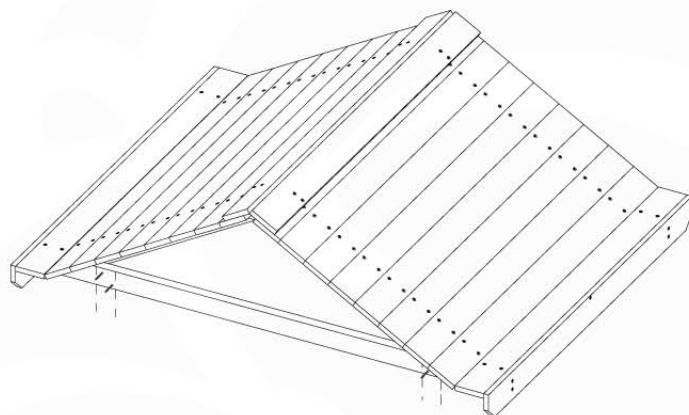

09 Roof House

RF11