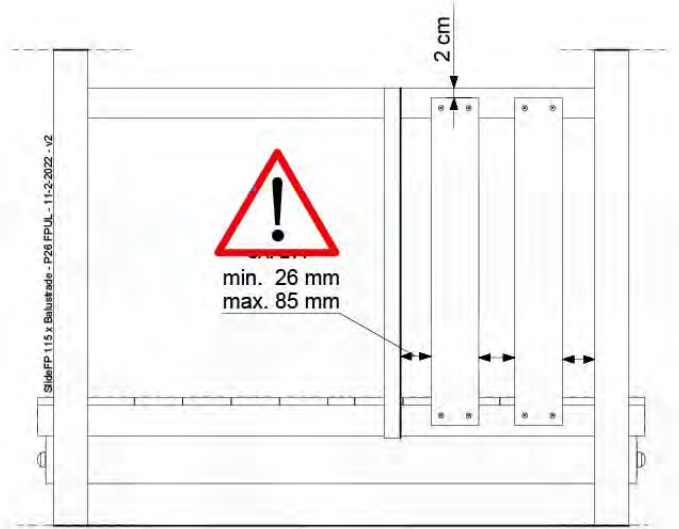

15-2

**Fireman's Pole (201_275)
040_335 Part 2**