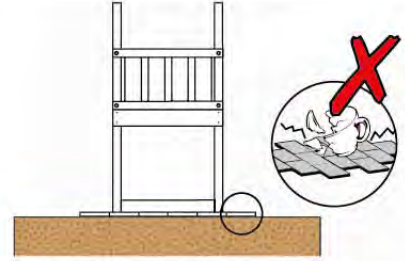

05 Safe Playground

05-1

05-2

05-3

05-4

05-5