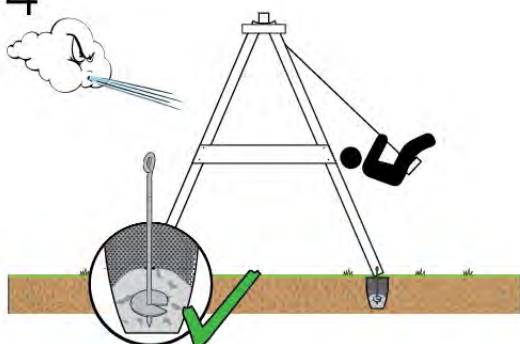

05 Safe Playground Planning

05-1

05-2

05-3

05-4