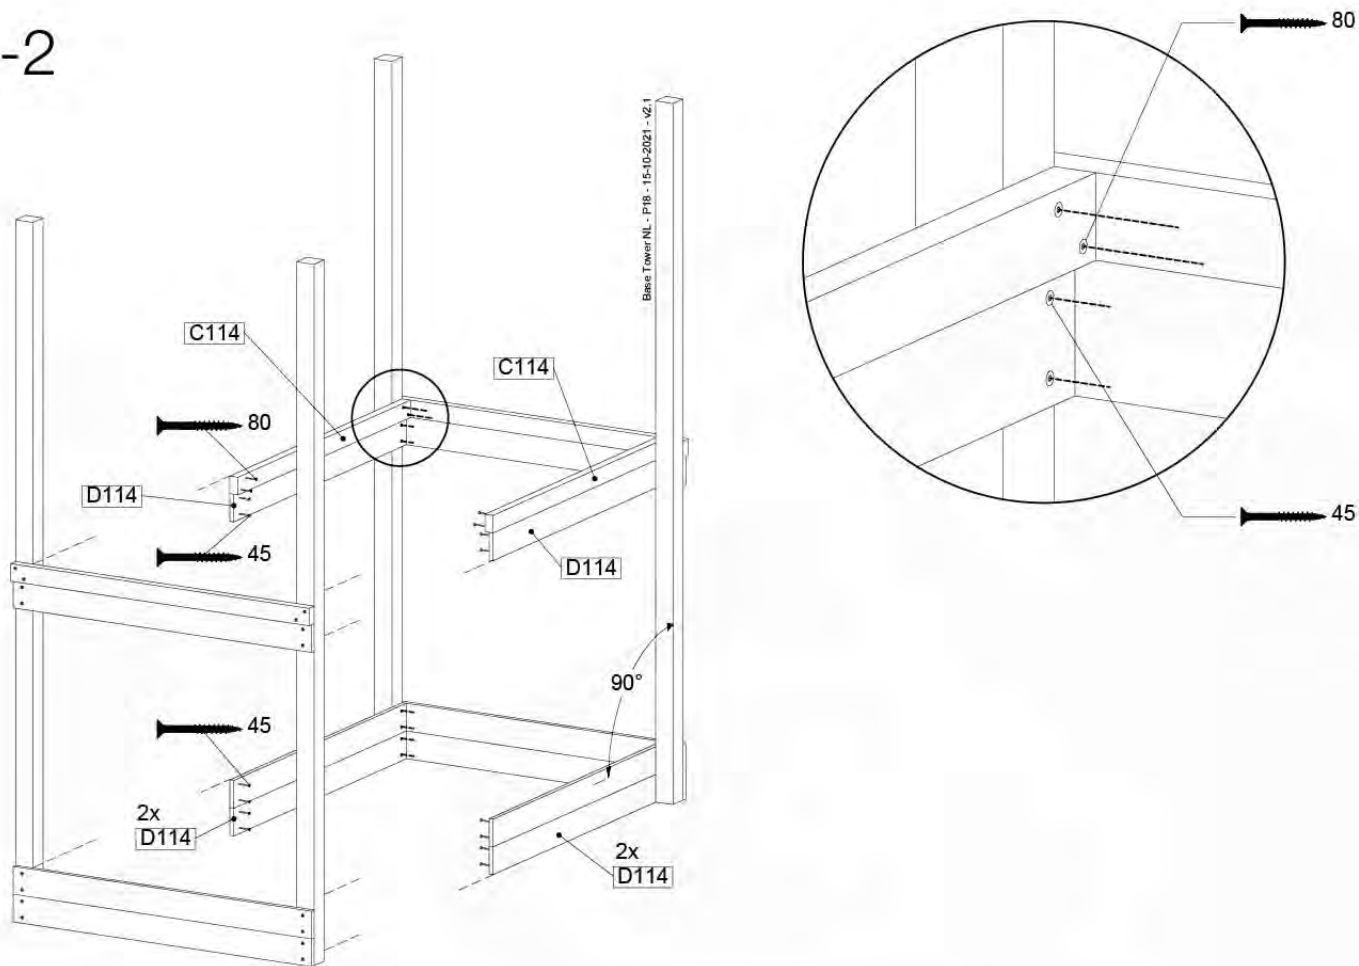

06 Playground Foundation

FD05

06-1

07 Base Tower

BT11

	PartNo	PartName	QTY.
Hardware pack	001_406	Stealth Screw 8x45	6
	001_417	Stealth Screw 8x80	4
	002_220	Gap Point Screw T25 - 5x45	118
	002_223	Gap Point Screw T25 - 5x80	20
	022_31x	bpc-base version 3	8
	022_84x	bpc cover	8
Other	007_001	Ground-anchor	2
Timber	A240	Post 70x70 L2400	4
	C114	Beam 1140 mm	5
	D100	Board 1000 mm	14
	D114	Board 1140 mm	12

Base Tower NL - P06 - BT11 - 15-10-2021 - v2.1

07-1

07-2

07-3

07-4

08 Balustrade (2x)

BL04

	PartNo	PartName	QTY.
Hardware Pack	002_220	Gap Point Screw T25 - 5x45	24
	002_223	Gap Point Screw T25 - 5x80	4
Timber	C114	Beam 1140 mm	1
	D65	Board 650 mm	6