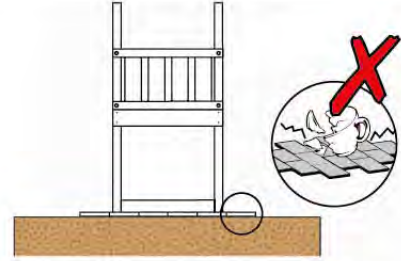

05 Safe Playground

05-1

05-2

05-3

05-4

05-5