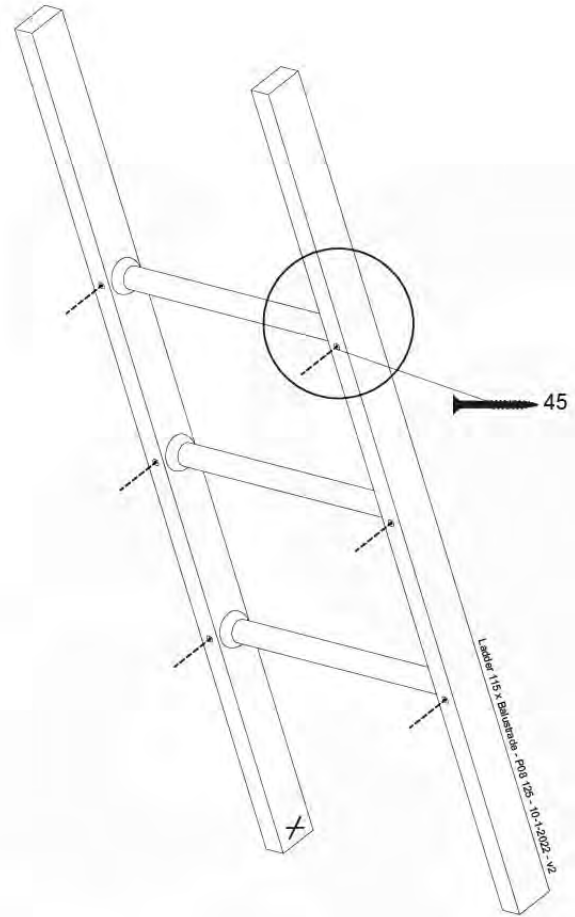

LA11

	PartNo	PartName	QTY.
Hardware Pack	001_404	Stealth Screw 8x30	4
	002_219	Gap Point Screw T25 - 5x30	4
	002_220	Gap Point Screw T25 - 5x45	14
	002_223	Gap Point Screw T25 - 5x80	8
Other	005_03x	Ladder Rung Y/B/G/R	3
	005_522	Connection Bracket Mini Market	2
	022_835	Rung Cap	6
	120_102	Handgrip set (complete 2x)	1
Timber	C70	Beam 700 mm	1
	C114	Beam 1140 mm	1
	C130	Beam 1300 mm	2
	D65	Board 650 mm	2

Ladder 115 x Balustrade - P02 UL125 - 10-1-2022 - v2

10-1

Ladder 115 x Balustrade - P06 125 - 10-1-2022 - v2

10-2

10-3

10-4

10-5

11 Swing Frame / Climb Frame