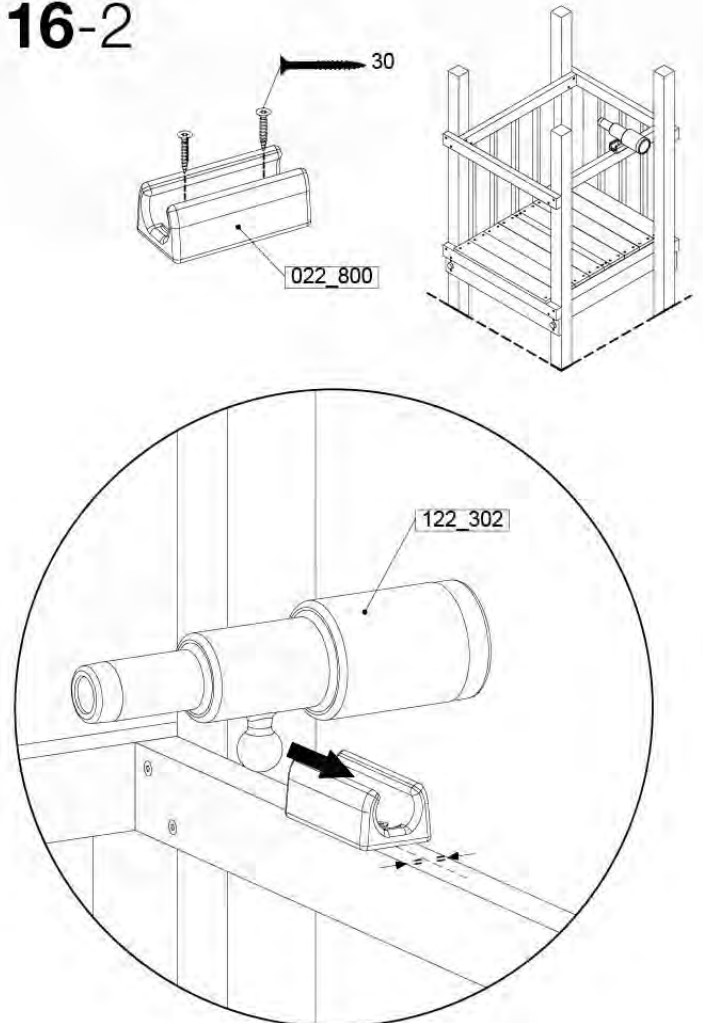

16-2

Accessory set - P03 - 28-9-2021 - 14