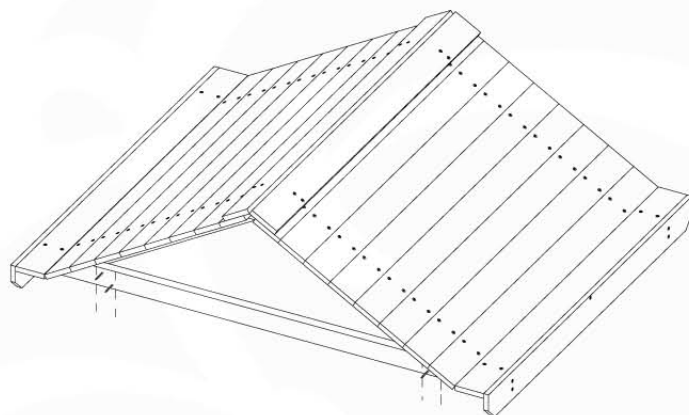

Balustrade 120 - P03 T - 8-10-2021 - v1.1

08-1

HARDWARE PACK TOWER → 80

09 Roof House

RF11

	PartNo	PartName	QTY.
Hardware Pack	001_411	Stealth Screw 8x60	4
	001_417	Stealth Screw 8x80	4
	002_220	Gap Point Screw T25 - 5x45	106
	002_223	Gap Point Screw T25 - 5x80	16
Timber	C74	Beam 740 mm	4
	C154	Beam 1540 mm	2
	D127	Board 1270 mm	21-25