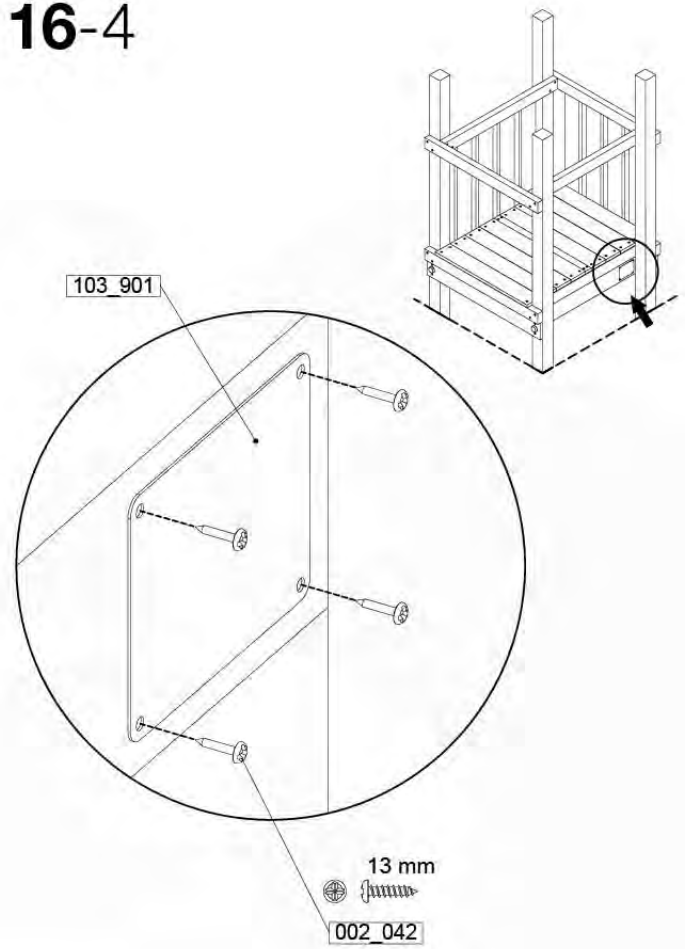

16-3

16-4

Assembly set - P04 - 26.9.2021 - v1

16-5

1x
022_910

17