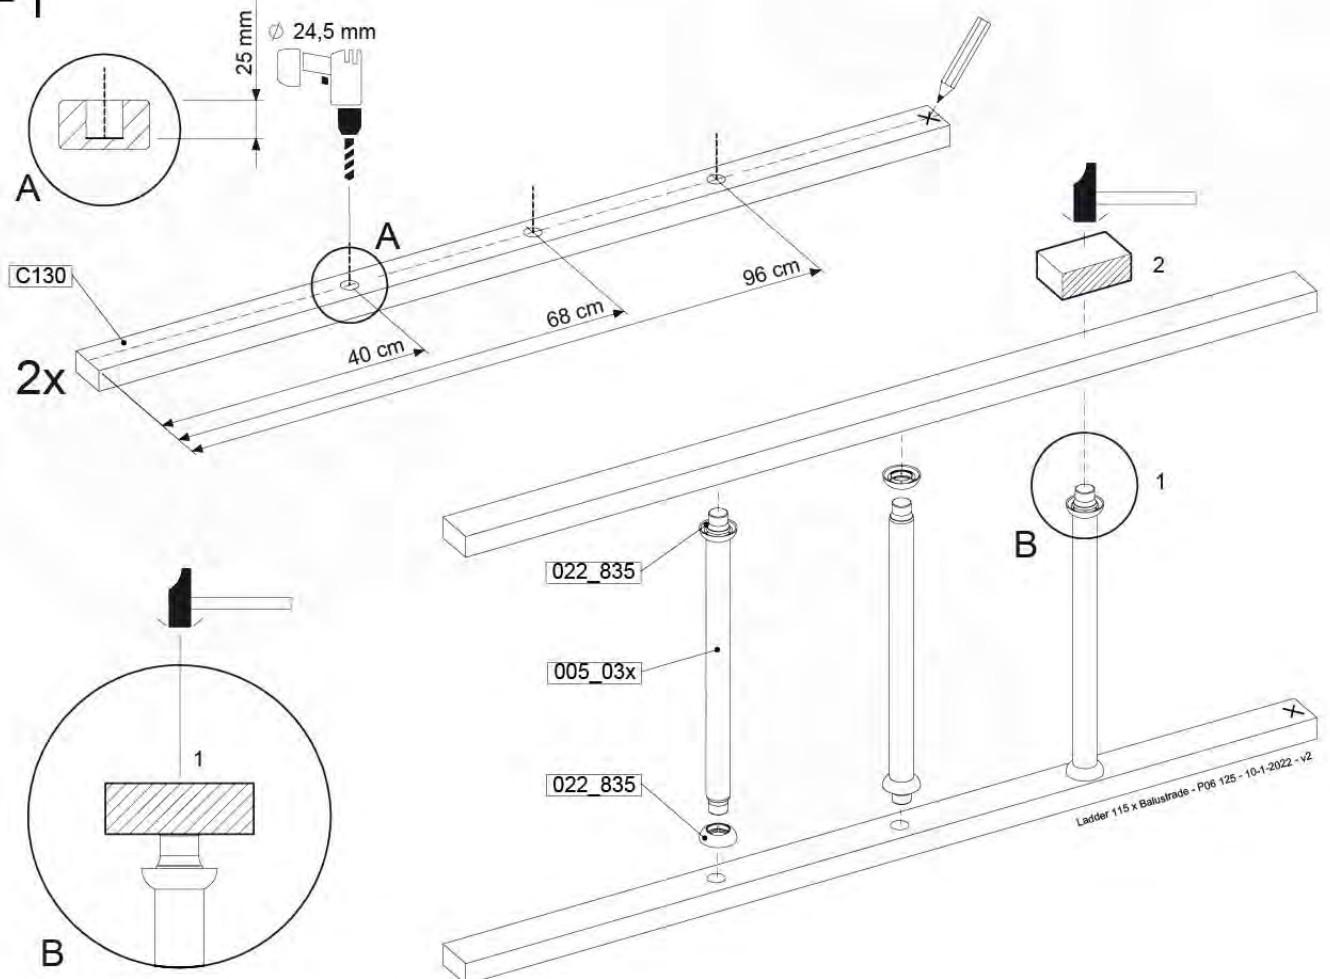

10-1

Ladder 115 x Balustrade - P06 125 - 10-1-2022 - v2