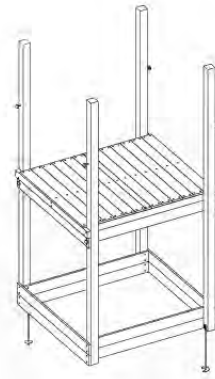

10-1

10-2

10-3

10-4

11 Ladder

LA15

	PartNo	PartName	QTY.
Hardware Pack	001_404	Stealth Screw 8x30	4
	002_219	Gap Point Screw T25 - 5x30	4
	002_220	Gap Point Screw T25 - 5x45	16
	002_223	Gap Point Screw T25 - 5x80	8
Other	005_03x	Ladder Rung Y/B/G/R	4
	005_522	Connection Bracket Mini Market	2
	022_835	Rung Cap	8
	120_102	Handgrip set (complete 2x)	1
Timber	C114	Beam 1140 mm	1
	C150	Beam 1500 mm	2
	C70	Beam 700 mm	1
	D65	Board 650 mm	2

+

13

1-Swing Module / 2-Swing Module
457_101
457_102

+

13

1-Climb Module / 2-Climb Module
457_105
457_106

13 Ground Anchors

GA05

Parts:

Assembly Package Tower
194_300

Tower Anchors - P02-GA05 - 22/02/2022 - v3.1

13-1

13-2

40 L
/ 80 kg

1.

2.