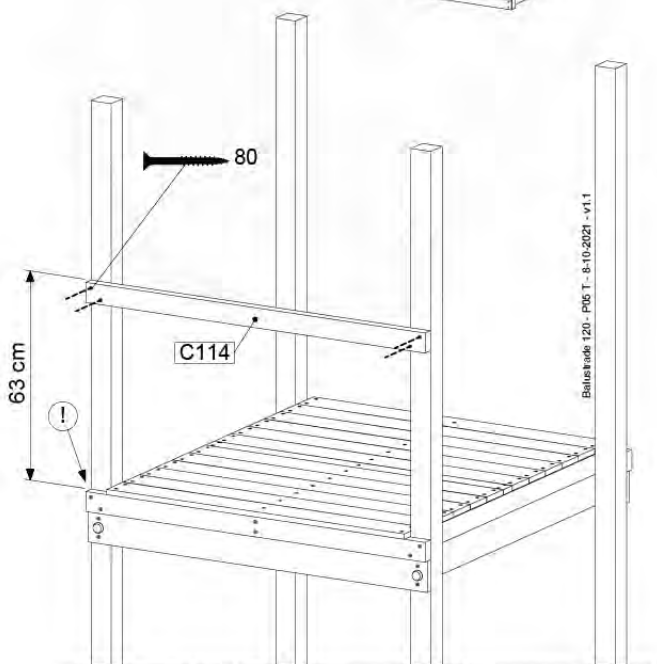

08 Balustrade

BL04

	PartNo	PartName	QTY.
Hardware Pack	002_220	Gap Point Screw T25 - 5x45	24
	002_223	Gap Point Screw T25 - 5x80	4
Timber	C114	Beam 1140 mm	1
	D65	Board 650 mm	6

Balustrade 120 - P03 T - 8-10-2021 - v1.1

08-1

HARDWARE PACK TOWER → 80