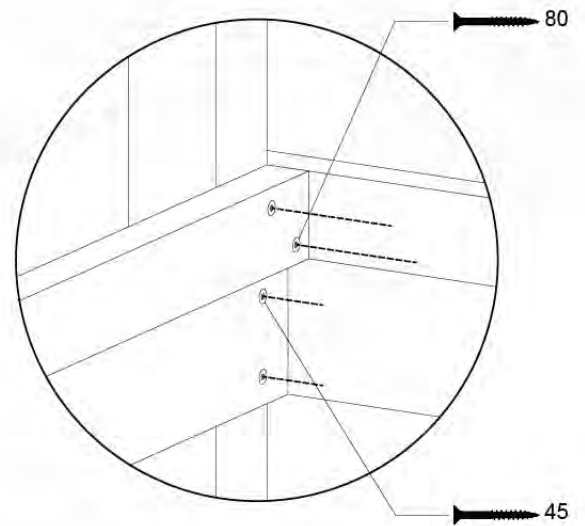

06 Playground Foundation

FD05

07 Base Tower

BT14

	PartNo	PartName	QTY.
Hardware pack	001_406	Stealth Screw 8x45	6
	001_417	Stealth Screw 8x80	4
	002_220	Gap Point Screw T25 - 5x45	118
	002_223	Gap Point Screw T25 - 5x80	20
	022_31x	bpc-base version 3	8
	022_84x	bpc cover	8
Other	007_001	Ground-anchor	2
Timber	A240	Post 70x70 L2400	4
	C114	Beam 1140 mm	5
	D100	Board 1000 mm	14
	D114	Board 1140 mm	12

Base Tower NL - P21 - BT14 - 15-10-2021 - v2.1

07-1

07-2

07-3

07-4

08 Balustrade

BL04

	PartNo	PartName	QTY.
Hardware Pack	002_220	Gap Point Screw T25 - 5x45	24
	002_223	Gap Point Screw T25 - 5x80	4
Timber	C114	Beam 1140 mm	1
	D65	Board 650 mm	6