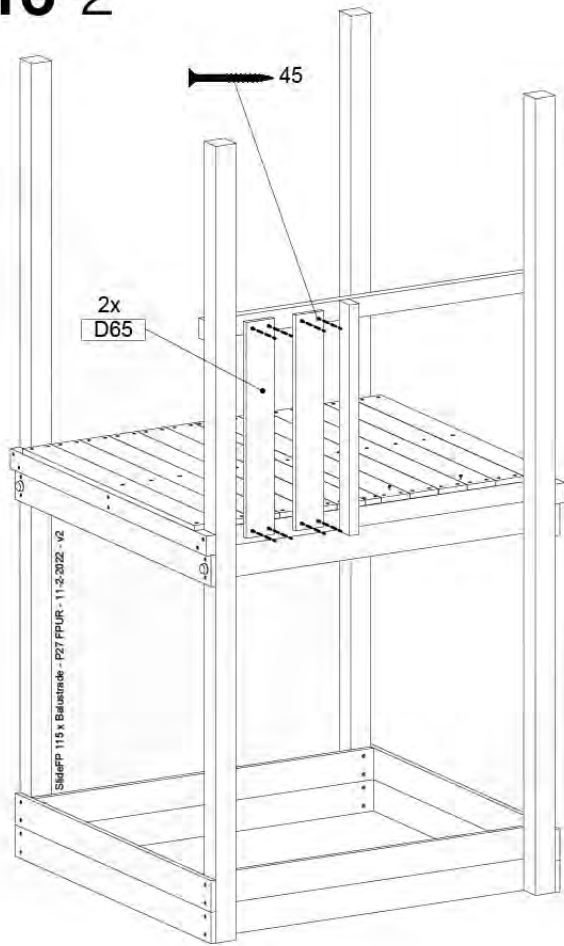

16-2

17 Accessories

AC01

(194_119)

	PartNo	PartName	QTY.
Hardware Pack 100_617	001_406	Stealth Screw 8x45	1
	002_041	Dome head screw 4.5 x 20 mm	3
	002_042	Dome head screw 3.5 x 13mm	4
	002_219	Gap Point Screw T25 - 5x30	2
Other	022_300	Steering Wheel	1
	022_800	Rail P/T 105	1
	022_910	Sandpad	1
	103_901	Logo ID Plate	1
	104_107	Tool Set Climbing Units	1
	120_024	Tower Flag	1
	122_302	Telescope	1

Accessory set - P02_20-0-2021 - v4