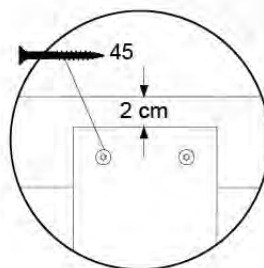

08-1

HARDWARE PACK TOWER → 80