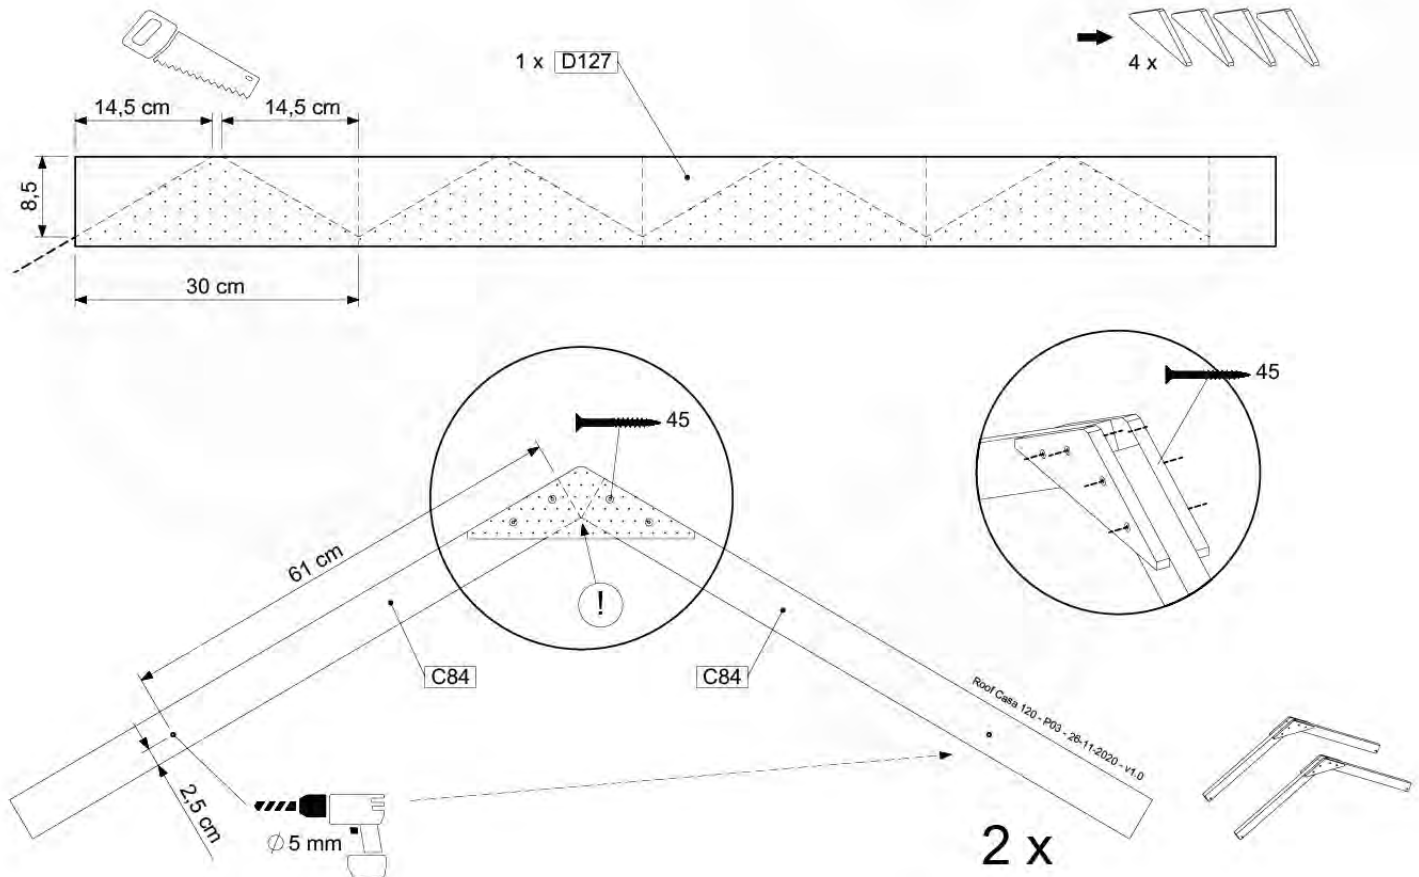

10 Roof

RF09

	PartNo	PartName	QTY.
Hardware Pack	001_417	Stealth Screw 8x80	4
	002_220	Gap Point Screw T25 - 5x45	96
	002_223	Gap Point Screw T25 - 5x80	8
Timber	C84	Beam 840 mm	4
	D127	Board 1270 mm	19-23

Roof Casa 120 - P03 - 26-11-2020 - v1.0

10-1