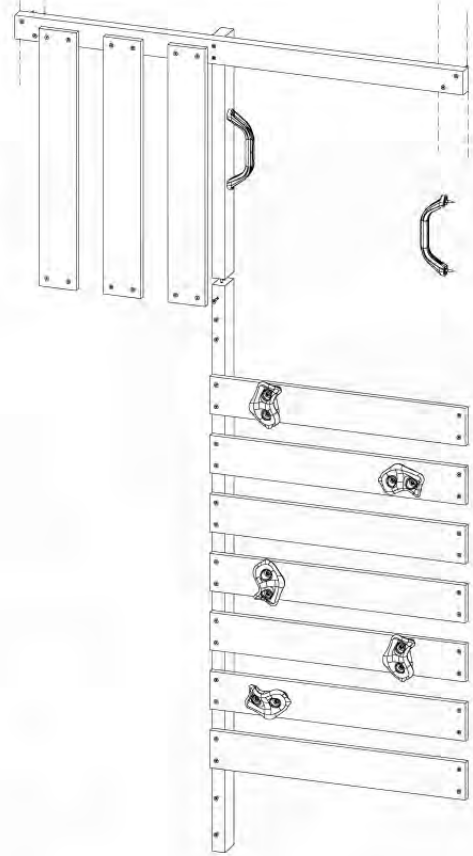

09 Rock Wall

RW12

	PartNo	PartName	QTY.
Hardware Pack	001_102	Washer Head Screw T40 M8x30	10
	002_220	Gap Point Screw T25 - 5x45	44
	002_223	Gap Point Screw T25 - 5x80	9
	003_010	M8 spring lock washer	10
	004_050	M8 22mm Drive in Nut	10
Other	022_50x	Climbing Rock	5
	120_102	Handgrip set (complete 2x)	1
Timber	C114	Beam 1140 mm	1
	C206	Beam 2060 mm	1
	D65	Board 650 mm	10

Rockwall 115 - P09 TR 145 - 13-1-2022 - v2