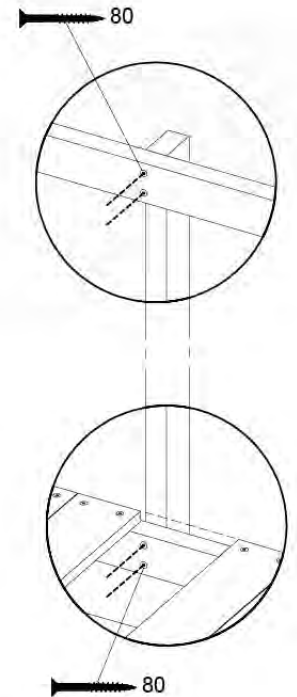

16 Firemans Pole

FP09

	PartNo	PartName	QTY.
Hardware Pack(s)	001_103	M8 Washer Head Screw 40mm	2
	002_220	Gap Point Screw T25 - 5x45	8
	002_223	Gap Point Screw T25 - 5x80	8
	003_010	M8 spring lock washer	2
	003_040	M8 Washer	2
	004_052	M8 Drive-in Nut 30mm	2
	004_054	M8 Drive-in Nut 45mm	2
	022_31x	bpc-base version 3	2
	022_84x	bpc cover	2
Other	102_915	Fireman's Pole	1
Timber	C70	Beam 700 mm	1
	C114	Beam 1140 mm	1
	D65	Board 650 mm	2

16-1