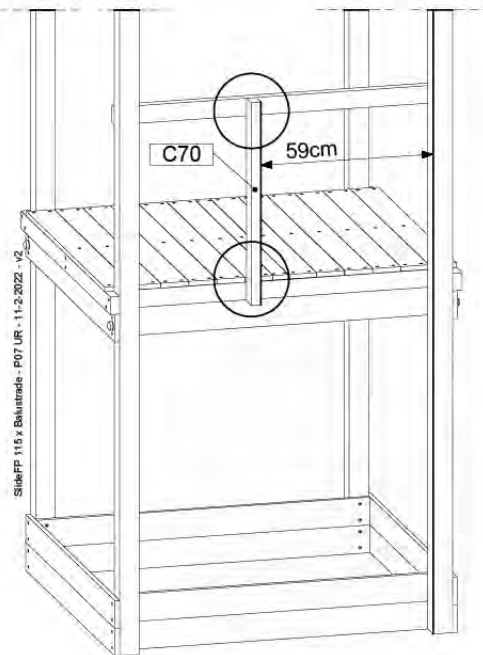

16 Firemans Pole

FP09

	PartNo	PartName	QTY.
Hardware Pack(s)	001_103	M8 Washer Head Screw 40mm	2
	002_220	Gap Point Screw T25 - 5x45	8
	002_223	Gap Point Screw T25 - 5x80	8
	003_010	M8 spring lock washer	2
	003_040	M8 Washer	2
	004_052	M8 Drive-in Nut 30mm	2
	004_054	M8 Drive-in Nut 45mm	2
	022_31x	bpc-base version 3	2
	022_84x	bpc cover	2
Other	102_915	Fireman's Pole	1
Timber	C70	Beam 700 mm	1
	C114	Beam 1140 mm	1
	D65	Board 650 mm	2

16-1