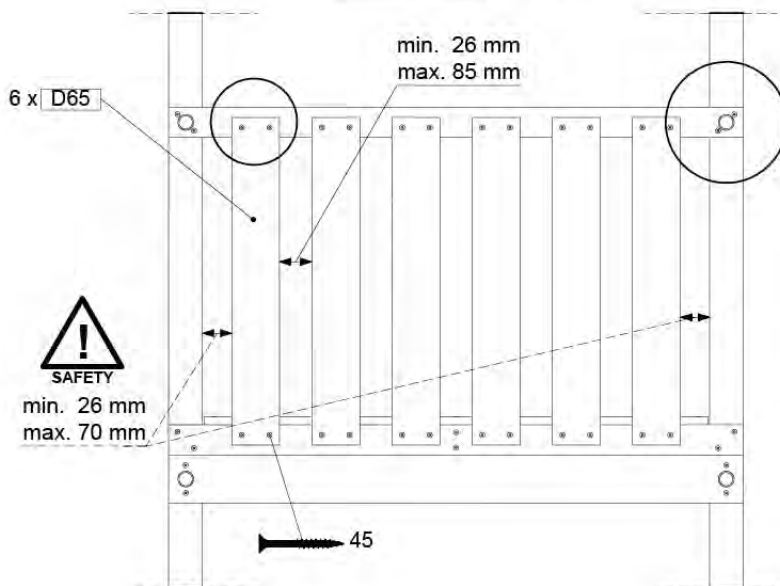

08 Balustrade

BL04

	PartNo	PartName	QTY.
Hardware Pack	002_220	Gap Point Screw T25 - 5x45	24
	002_223	Gap Point Screw T25 - 5x80	4
Timber	C114	Beam 1140 mm	1
	D65	Board 650 mm	6

Balustrade 120 - P03 T - 8-10-2021 - v1.1

08-1

HARDWARE PACK TOWER → 80