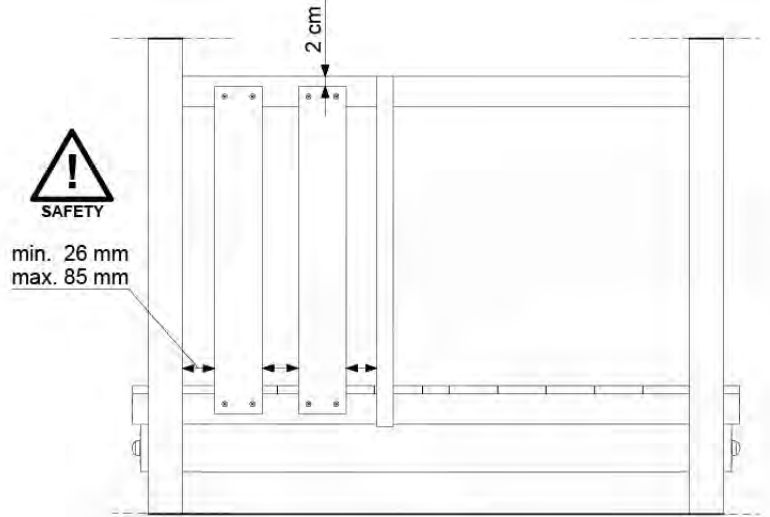

16-2

17 Accessories

AC01

(194_119)

	PartNo	PartName	QTY.
Hardware Pack 100_617	001_406	Stealth Screw 8x45	1
	002_041	Dome head screw 4.5 x 20 mm	3
	002_042	Dome head screw 3.5 x 13mm	4
	002_219	Gap Point Screw T25 - 5x30	2
Other	022_300	Steering Wheel	1
	022_800	Rail P/T 105	1
	022_910	Sandpad	1
	103_901	Logo ID Plate	1
	104_107	Tool Set Climbing Units	1
	120_024	Tower Flag	1
	122_302	Telescope	1

Accessory set - P02_20-0-2021 - v4