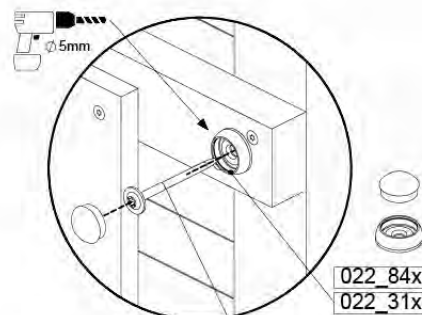

08-1

HARDWARE PACK TOWER → 80