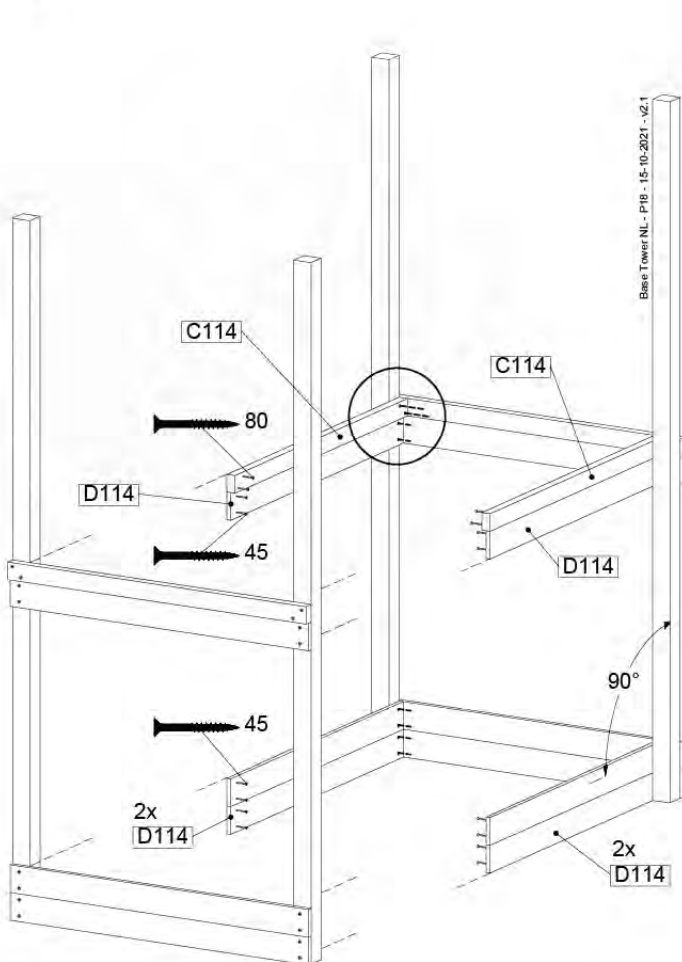

06 Playground Foundation

FD05

07 Base Tower

BT14

	PartNo	PartName	QTY.
Hardware pack	001_406	Stealth Screw 8x45	6
	001_417	Stealth Screw 8x80	4
	002_220	Gap Point Screw T25 - 5x45	118
	002_223	Gap Point Screw T25 - 5x80	20
	022_31x	bpc-base version 3	8
	022_84x	bpc cover	8
Other	007_001	Ground-anchor	2
Timber	A240	Post 70x70 L2400	4
	C114	Beam 1140 mm	5
	D100	Board 1000 mm	14
	D114	Board 1140 mm	12

Base Tower NL - P21 - BT14 - 15-10-2021 - v2.1

07-1

07-2

07-3

07-4

08 Balustrade

BL04

	PartNo	PartName	QTY.
Hardware Pack	002_220	Gap Point Screw T25 - 5x45	24
	002_223	Gap Point Screw T25 - 5x80	4
Timber	C114	Beam 1140 mm	1
	D65	Board 650 mm	6