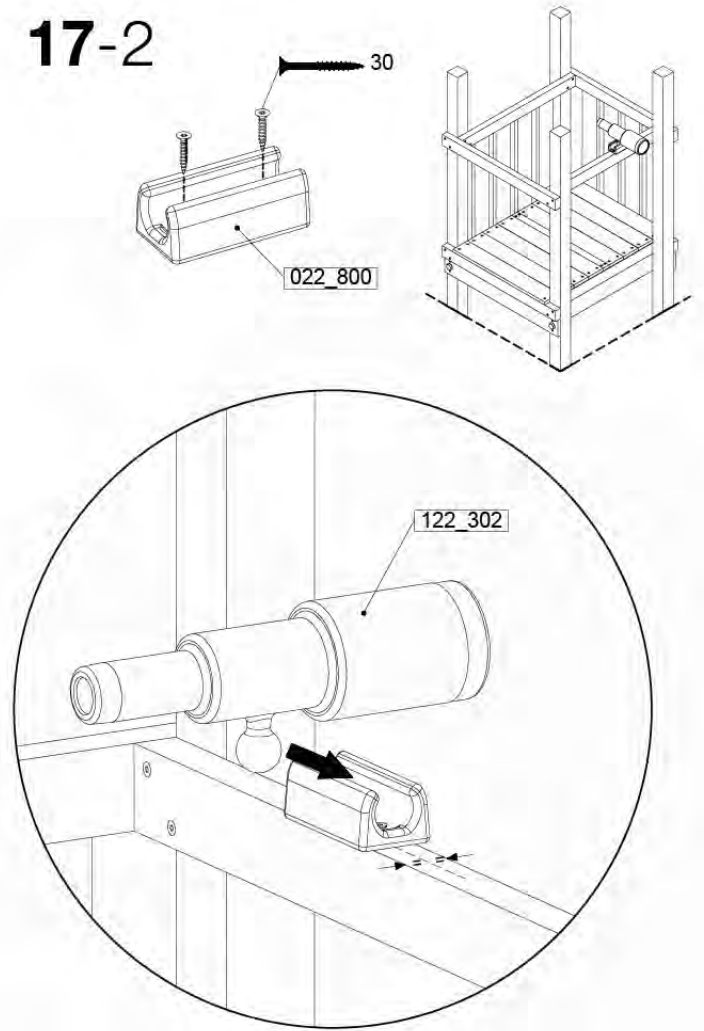

17-1

17-2

17-3

17-4

Accessories set - P03 - 29-9-2021 - v4

Accessories set - P04 - 29-9-2021 - v4