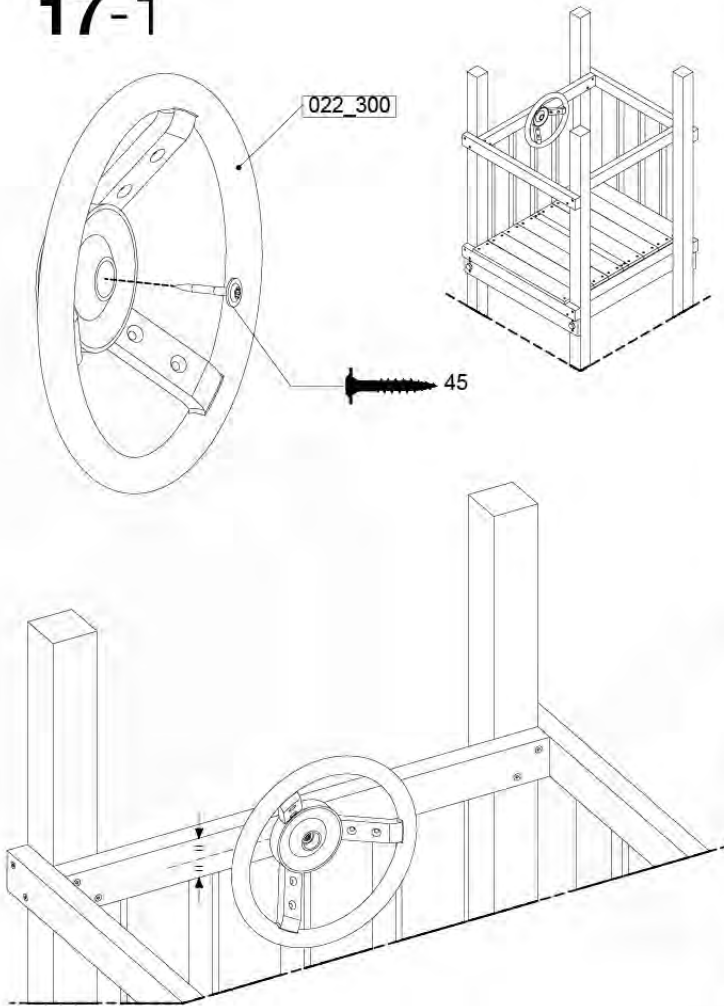

17-1

17-2

17-3

17-4

Accessories set - P03 - 29-9-2021 - v4

Accessories set - P04 - 29-9-2021 - v4