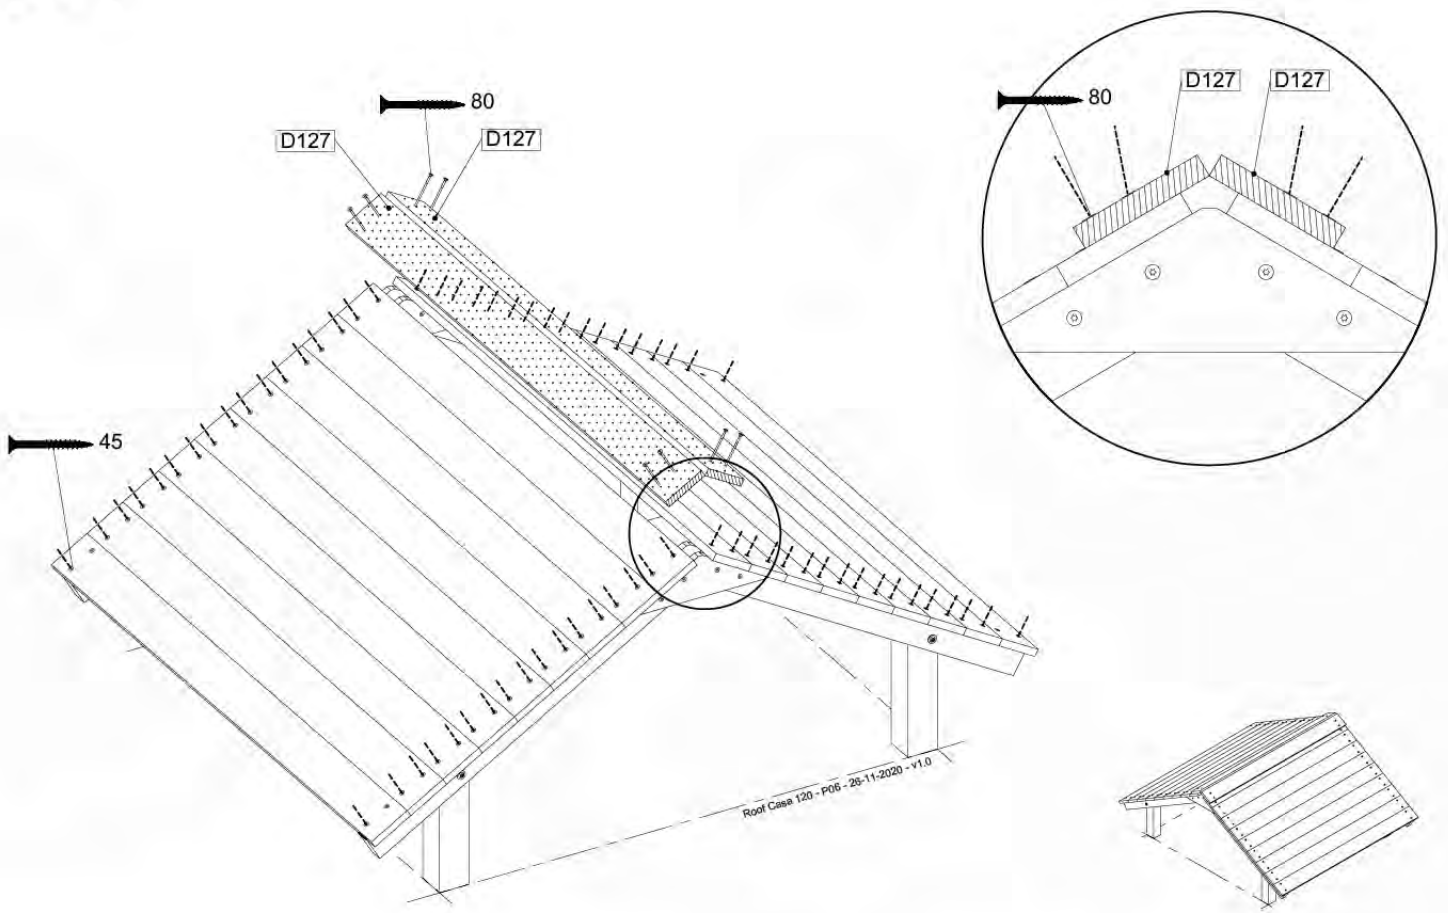

10-1

10-2

10-3

10-4

11 Ladder

LA15

	PartNo	PartName	QTY.
Hardware Pack	001_404	Stealth Screw 8x30	4
	002_219	Gap Point Screw T25 - 5x30	4
	002_220	Gap Point Screw T25 - 5x45	16
	002_223	Gap Point Screw T25 - 5x80	8
Other	005_03x	Ladder Rung Y/B/G/R	4
	005_522	Connection Bracket Mini Market	2
	022_835	Rung Cap	8
	120_102	Handgrip set (complete 2x)	1
Timber	C114	Beam 1140 mm	1
	C150	Beam 1500 mm	2
	C70	Beam 700 mm	1
	D65	Board 650 mm	2