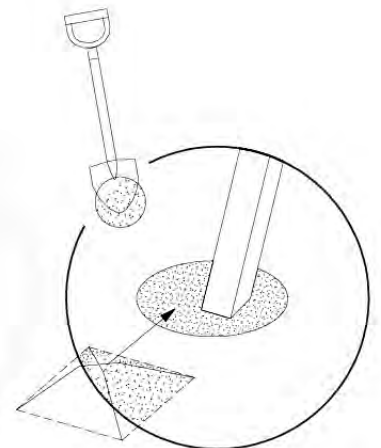

07 -1

07 -2

20 L / 40 kg

24h

3