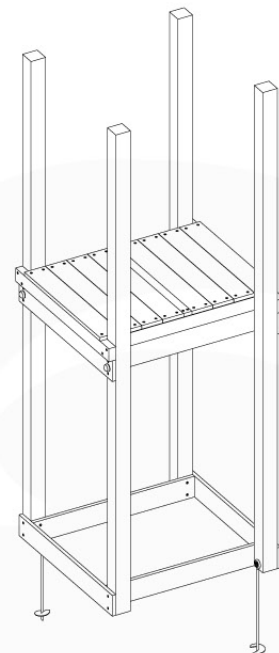

06 Playground Foundation

06-1

Foundation Plan TS - 1072 - 23.2.2022 - v8

07 Base Tower

BT03

(194_100)

	PartNo	PartName	QTY.
Hardware Pack 100_600	001_406	Stealth Screw 8x45	6
	002_220	Gap Point Screw T25 - 5x45	72
	002_223	Gap Point Screw T25 - 5x80	16
Other	007_001	Ground-anchor	2
Hardware Pack 100_600	022_31x	bpc-base version 3	4
	022_84x	bpc cover	4
Wood	A220	Post 70x70 L2200	4
	C74	Beam 740 mm	4
	D60	Board 600 mm	10
	D74	Board 740 mm	8

Base Tower - P04 - BT03 - 18-12-2020 - v3.0

07-1

07-2

07-3

08 Balustrade

BL01

(194_101)

	PartNo	PartName	QTY.
Hardware Pack 100_601	002_220	Gap Point Screw T25 - 5x45	16
	002_223	Gap Point Screw T25 - 5x80	4
Timber	C74	Beam 740 mm	1
	D65	Board 650 mm	4

Balustrade 80 - PO2 U - 13/01/2022 - v4

08-1

08-1 Modular AS-Balustrade

09 Ladder

LA02

(194_103)

	PartNo	PartName	QTY.
Hardware Pack 100_603	001_404	Stealth Screw 8x30	4
	002_219	Gap Point Screw T25 - 5x30	4
	002_220	Gap Point Screw T25 - 5x45	6
	002_223	Gap Point Screw T25 - 5x80	4
Other	005_03x	Ladder Rung Y/B/G/R	3
	005_522	Connection Bracket Mini Market	2
	022_835	Rung Cap	6
	120_102	Handgrip set (2x Complete)	1
Wood	C74	Beam 740 mm	1
	C130	Beam 1300 mm	2