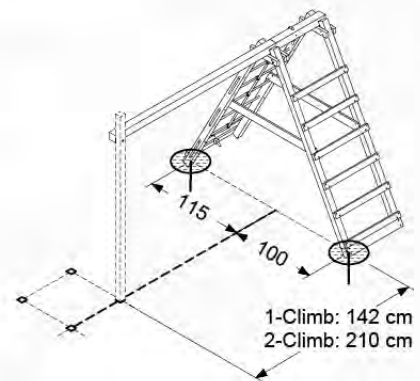

06 Playground Foundation

06-1

Foundation Plan TS - 1072 - 23.2.2022 - v8

07 Base Tower

BT03

(194_100)

	PartNo	PartName	QTY.
Hardware Pack 100_600	001_406	Stealth Screw 8x45	6
	002_220	Gap Point Screw T25 - 5x45	72
	002_223	Gap Point Screw T25 - 5x80	16
Other	007_001	Ground-anchor	2
Hardware Pack 100_600	022_31x	bpc-base version 3	4
	022_84x	bpc cover	4
Wood	A220	Post 70x70 L2200	4
	C74	Beam 740 mm	4
	D60	Board 600 mm	10
	D74	Board 740 mm	8