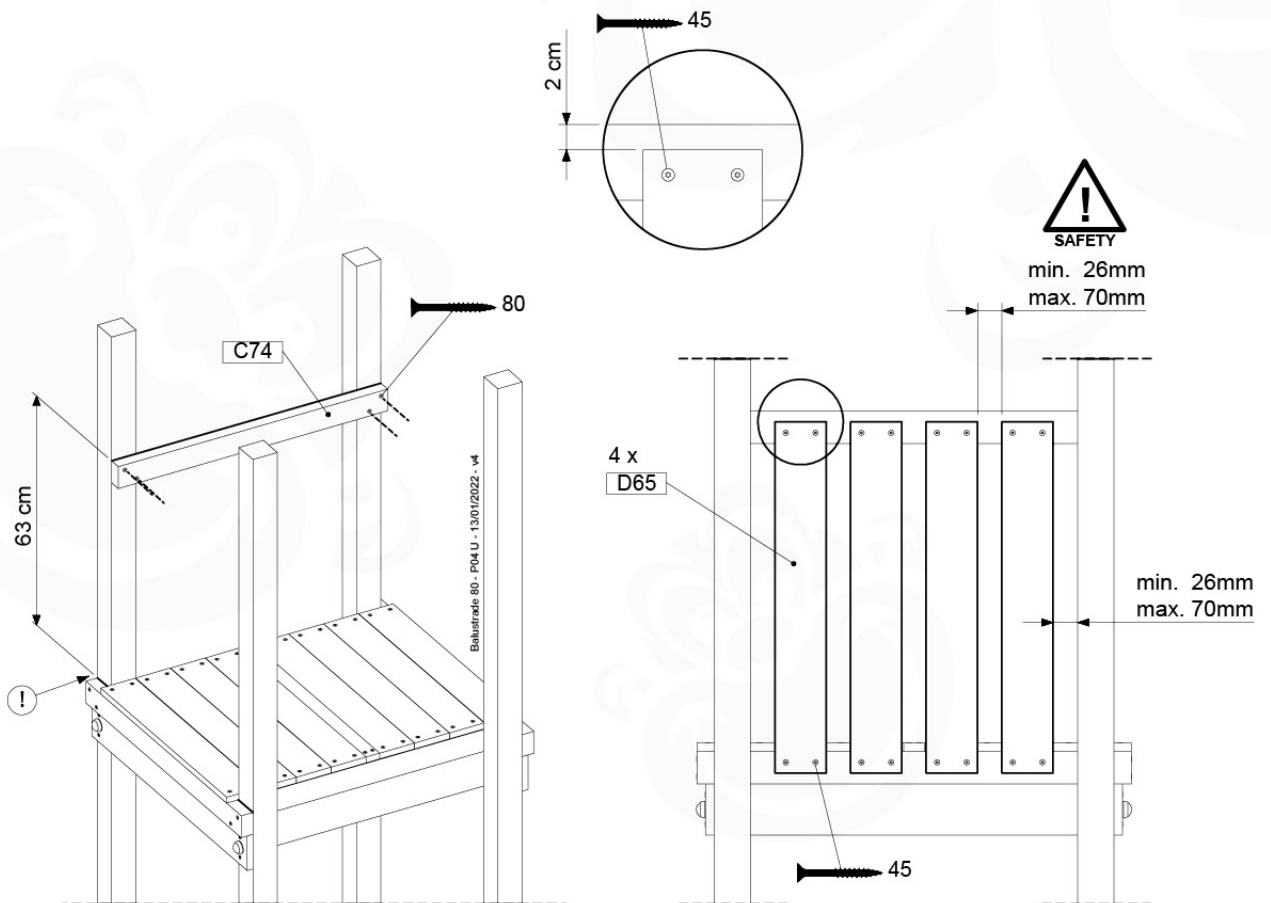

06 Playground Foundation

06-1

Foundation Plan TS - 1072 - 23.2.2022 - v8

07 Base Tower

BT03

(194_100)

	PartNo	PartName	QTY.
Hardware Pack 100_600	001_406	Stealth Screw 8x45	6
	002_220	Gap Point Screw T25 - 5x45	72
	002_223	Gap Point Screw T25 - 5x80	16
Other	007_001	Ground-anchor	2
Hardware Pack 100_600	022_31x	bpc-base version 3	4
	022_84x	bpc cover	4
Wood	A220	Post 70x70 L2200	4
	C74	Beam 740 mm	4
	D60	Board 600 mm	10
	D74	Board 740 mm	8

Base Tower - P04 - BT03 - 18-12-2020 - v3.0

07-1

07-2

07-3

08 Balustrade

BL01

(194_101)

	PartNo	PartName	QTY.
Hardware Pack 100_601	002_220	Gap Point Screw T25 - 5x45	16
	002_223	Gap Point Screw T25 - 5x80	4
Timber	C74	Beam 740 mm	1
	D65	Board 650 mm	4

Balustrade 80 - PO2 U - 13/01/2022 - v4

08-1

08-1 Modular AS-Balustrade

09 Ladder

LA02

(194_103)

	PartNo	PartName	QTY.
Hardware Pack 100_603	001_404	Stealth Screw 8x30	4
	002_219	Gap Point Screw T25 - 5x30	4
	002_220	Gap Point Screw T25 - 5x45	6
	002_223	Gap Point Screw T25 - 5x80	4
Other	005_03x	Ladder Rung Y/B/G/R	3
	005_522	Connection Bracket Mini Market	2
	022_835	Rung Cap	6
	120_102	Handgrip set (2x Complete)	1
Wood	C74	Beam 740 mm	1
	C130	Beam 1300 mm	2