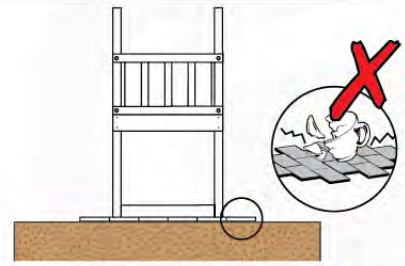

05 Safe Playground

05-1

05-2

05-3

05-4

05-5