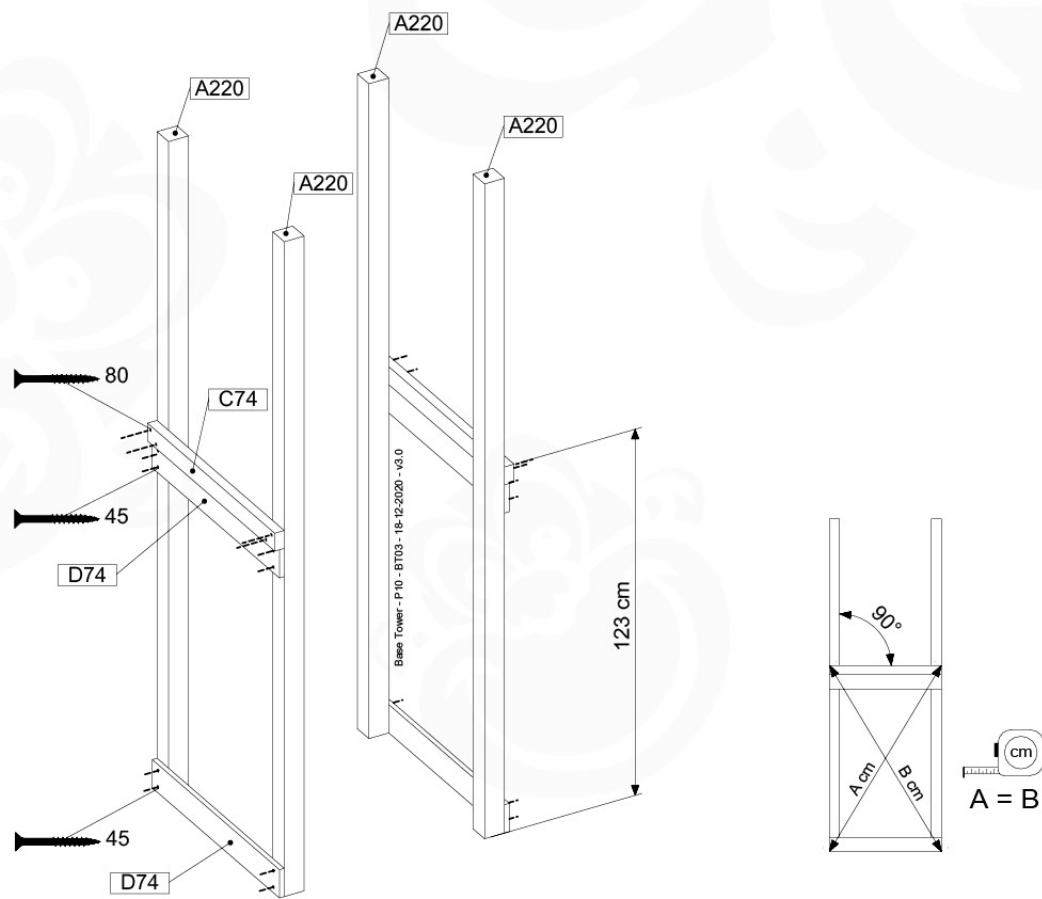

06 Playground Foundation

06-1

Foundation Plan TS - 1072 - 23.2.2022 - v8

07 Base Tower

BT03

(194_100)

	PartNo	PartName	QTY.
Hardware Pack 100_600	001_406	Stealth Screw 8x45	6
	002_220	Gap Point Screw T25 - 5x45	72
	002_223	Gap Point Screw T25 - 5x80	16
Other	007_001	Ground-anchor	2
Hardware Pack 100_600	022_31x	bpc-base version 3	4
	022_84x	bpc cover	4
Wood	A220	Post 70x70 L2200	4
	C74	Beam 740 mm	4
	D60	Board 600 mm	10
	D74	Board 740 mm	8

Base Tower - P04 - BT03 - 18-12-2020 - v3.0

07-1

07-2

07-3

08 Balustrade

BL01

(194_101)

	PartNo	PartName	QTY.
Hardware Pack 100_601	002_220	Gap Point Screw T25 - 5x45	16
	002_223	Gap Point Screw T25 - 5x80	4
Timber	C74	Beam 740 mm	1
	D65	Board 650 mm	4