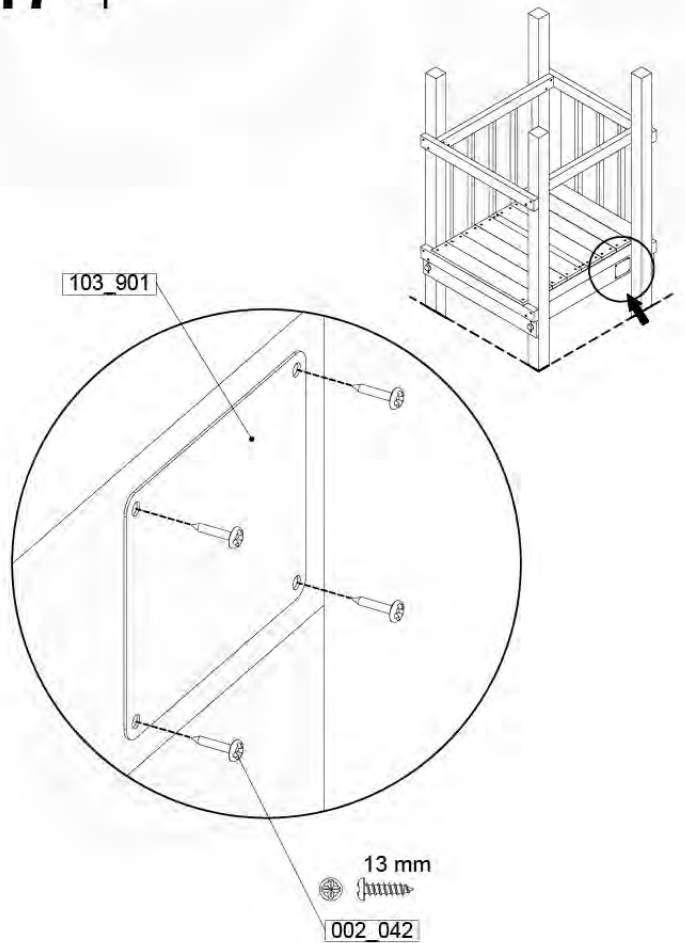

17-4

Accessory set - P04 - 29-9-2021 - v4