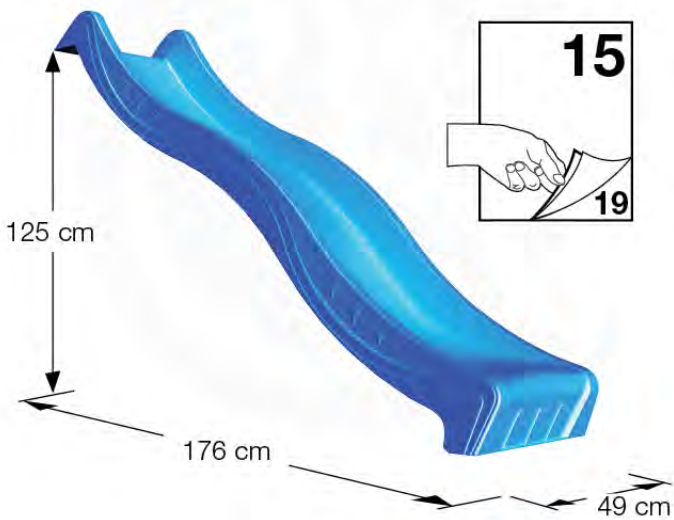

14 Add-on

Wavy Star Slide XL

- 324_100 Yellow
- 324_200 Blue
- 324_300 Green
- 324_400 Red
- 324_500 Fuchsia
- 324_600 Dark Green