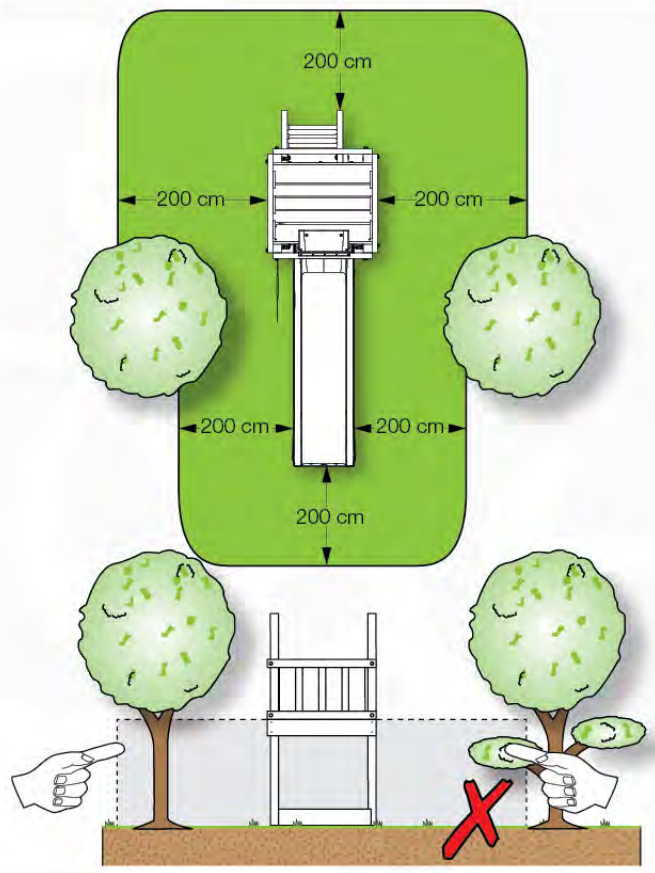

05 Safe Playground

05-1

05-2

05-3

05-4

05-5