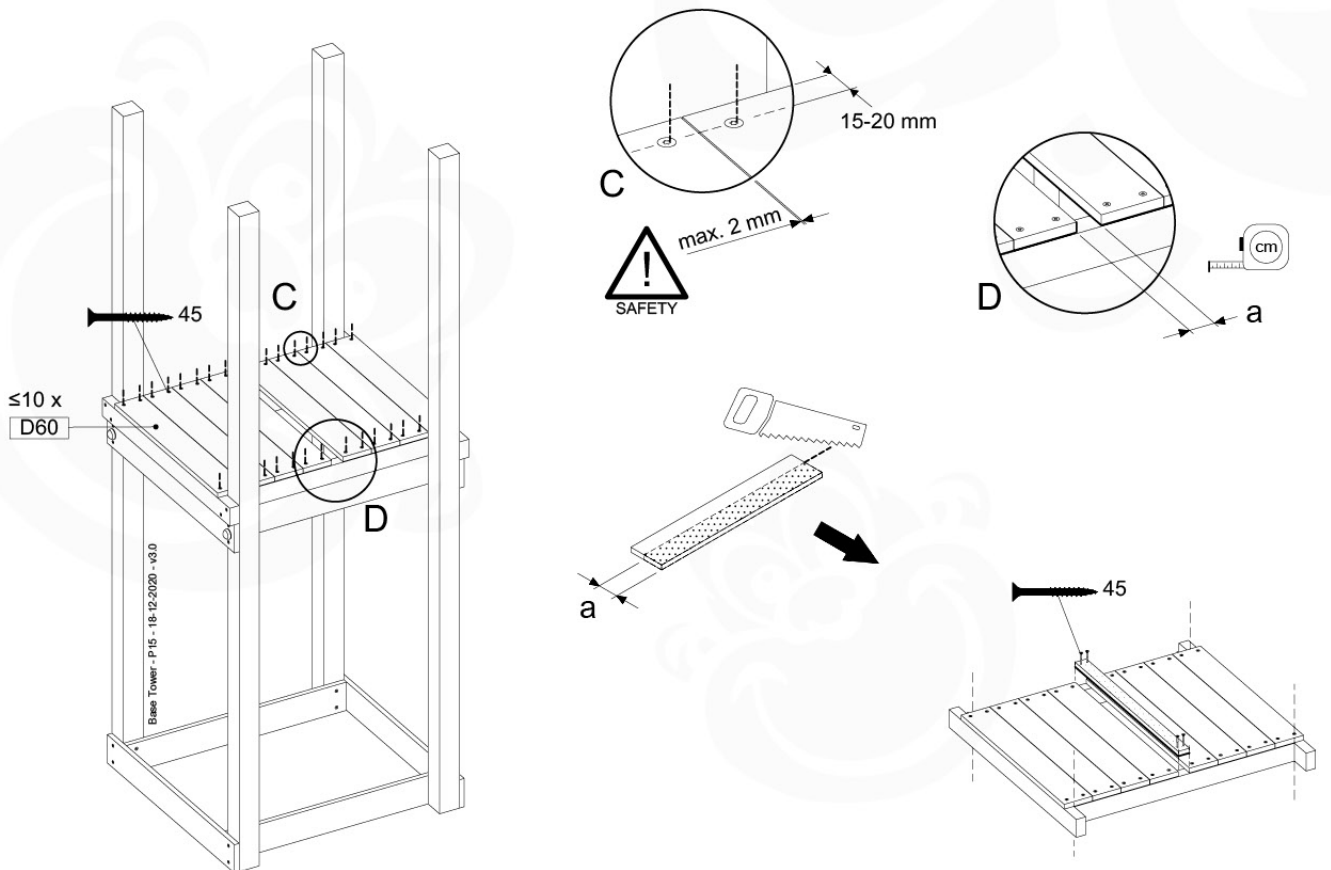

Base Tower - P04 - BT03 - 18-12-2020 - v3.0

07-1

07-2

07-3

08 Balustrade

BL01

(194_101)

	PartNo	PartName	QTY.
Hardware Pack 100_601	002_220	Gap Point Screw T25 - 5x45	16
	002_223	Gap Point Screw T25 - 5x80	4
Timber	C74	Beam 740 mm	1
	D65	Board 650 mm	4

Balustrade 80 - PO2 U - 13/01/2022 - v4

08-1

08-1 Modular AS-Balustrade

09 Ladder

LA02

(194_103)

	PartNo	PartName	QTY.
Hardware Pack 100_603	001_404	Stealth Screw 8x30	4
	002_219	Gap Point Screw T25 - 5x30	4
	002_220	Gap Point Screw T25 - 5x45	6
	002_223	Gap Point Screw T25 - 5x80	4
Other	005_03x	Ladder Rung Y/B/G/R	3
	005_522	Connection Bracket Mini Market	2
	022_835	Rung Cap	6
	120_102	Handgrip set (2x Complete)	1
Wood	C74	Beam 740 mm	1
	C130	Beam 1300 mm	2