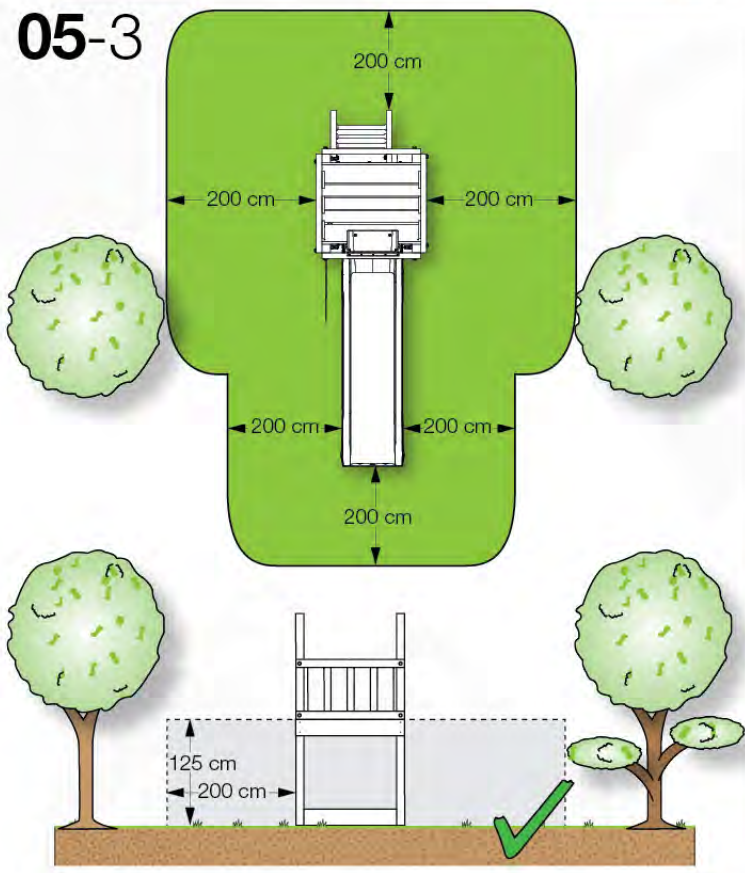

05 Safe Playground

05-1

05-2

05-3

05-4

05-5