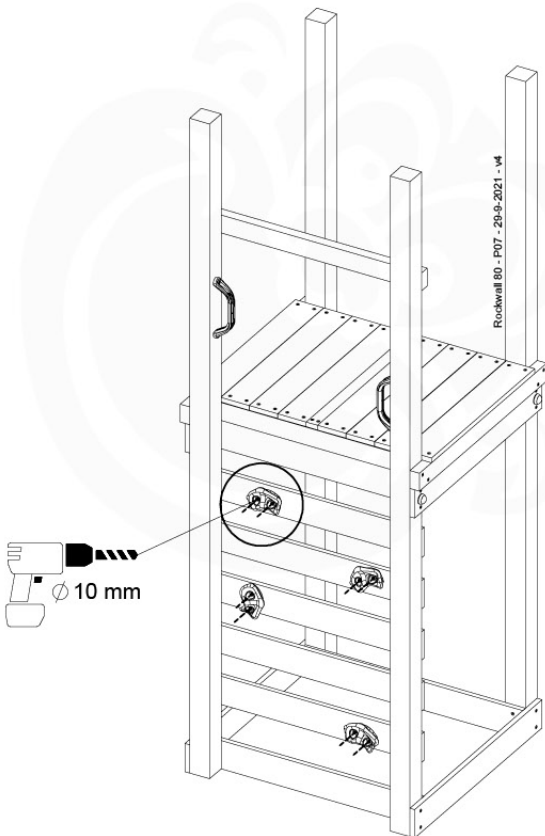

(194_105)

	PartNo	PartName	QTY.
Hardware pack 100_604	001_102	Washer Head Screw T40 M8x30	8
	002_220	Gap Point Screw T25 - 5x45	24
	002_223	Gap Point Screw T25 - 5x80	4
	003_010	M8 spring lock washer	8
	004_050	M8 22mm Drive in Nut	8
Other	022_50x	Climbing Rock	4
	120_102	Handgrip set (2x Complete)	1
Timber	C74	Beam 740 mm	1
	D74	Board 740 mm	5

Rockwall 80 - P02 - 29-9-2021 - v4

10-1

10-2

10-3

11 Clapboard Roof

RF01

(194_111)

	PartNo	PartName	QTY.
Hardware Pack 100_609	001_417	Stealth Screw 8x80	4
	002_220	Gap Point Screw T25 - 5x45	48
	002_223	Gap Point Screw T25 - 5x80	2
Timber	C56	Beam 550 mm	2
	C62	Beam 620 mm	2
	D60	Board 600 mm	1
	D74	Board 740 mm	16