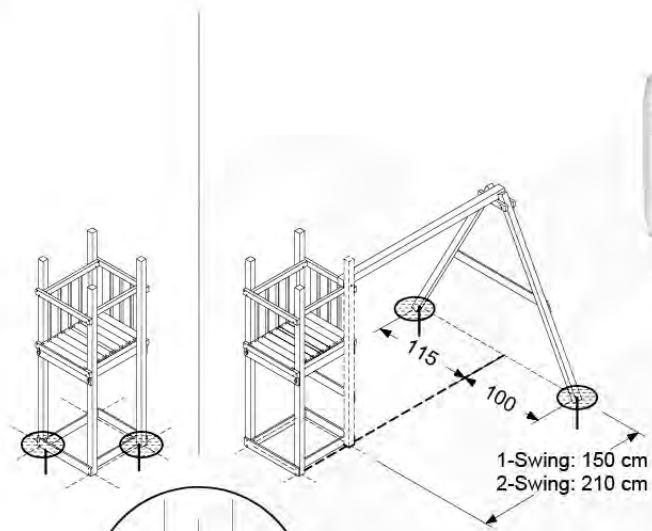

06 Playground Foundation

06-1

Foundation Plan TS - 1072 - 23.2.2022 - v8

07 Base Tower

BT03

(194_100)

	PartNo	PartName	QTY.
Hardware Pack 100_600	001_406	Stealth Screw 8x45	6
	002_220	Gap Point Screw T25 - 5x45	72
	002_223	Gap Point Screw T25 - 5x80	16
Other	007_001	Ground-anchor	2
Hardware Pack 100_600	022_31x	bpc-base version 3	4
	022_84x	bpc cover	4
Wood	A220	Post 70x70 L2200	4
	C74	Beam 740 mm	4
	D60	Board 600 mm	10
	D74	Board 740 mm	8