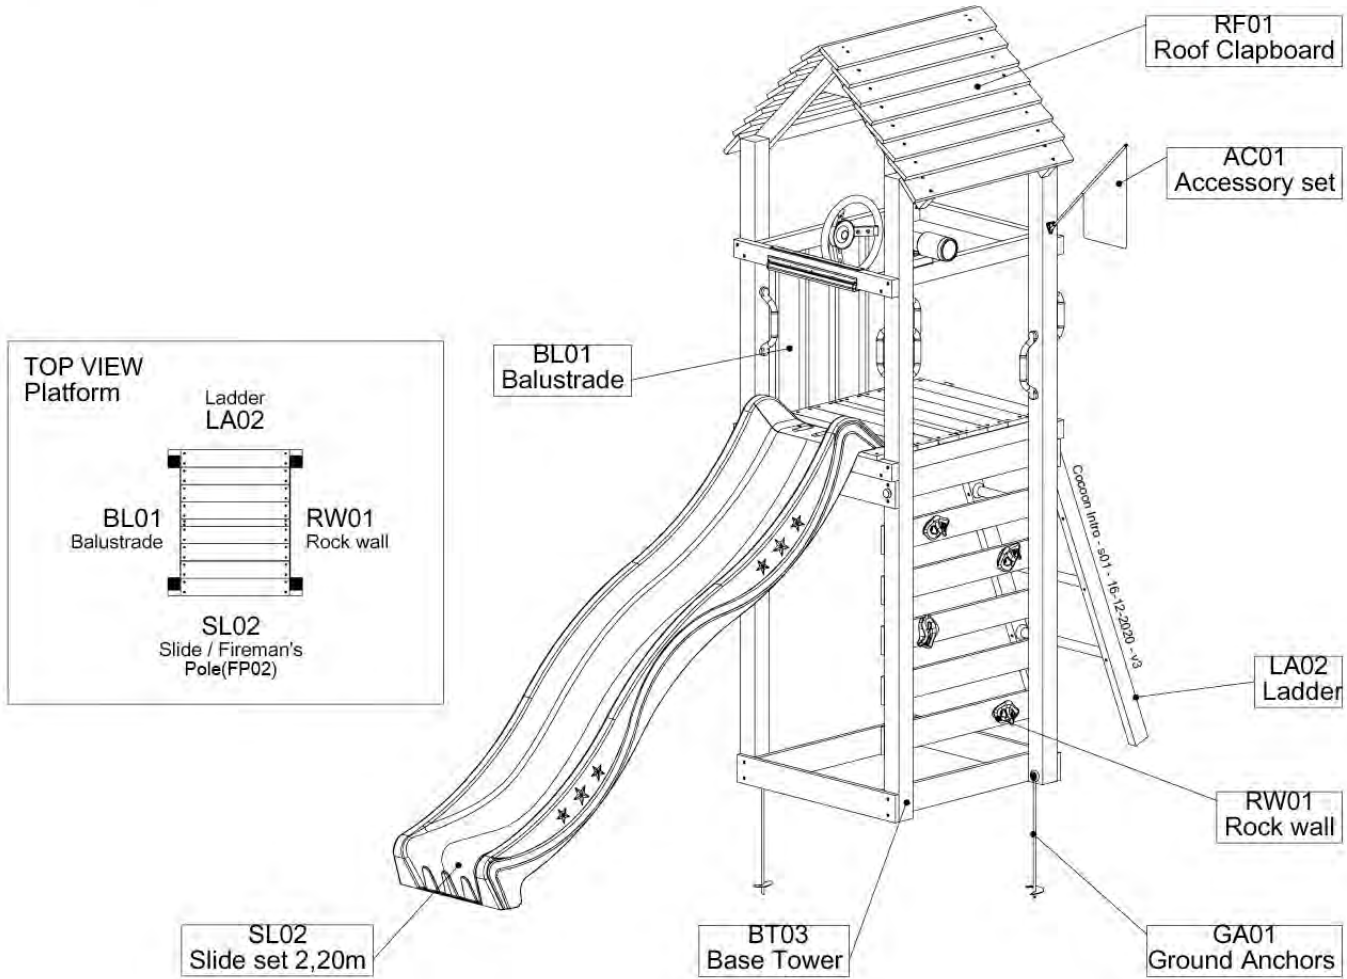

Part 2

Assembly

Instructions

Jungle Cocoon

802_204

Jungle Gym

BACKYARD PLAYGROUNDS

since 1988