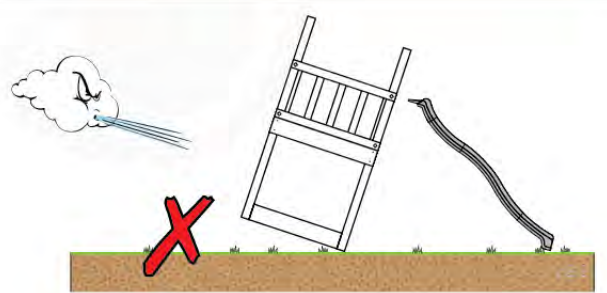

06 Playground Foundation

06-1

Foundation Plan TS - 1072 - 23.2.2022 - v8

07 Base Tower

BT03

(194_100)

	PartNo	PartName	QTY.
Hardware Pack 100_600	001_406	Stealth Screw 8x45	6
	002_220	Gap Point Screw T25 - 5x45	72
	002_223	Gap Point Screw T25 - 5x80	16
Other	007_001	Ground-anchor	2
Hardware Pack 100_600	022_31x	bpc-base version 3	4
	022_84x	bpc cover	4
Wood	A220	Post 70x70 L2200	4
	C74	Beam 740 mm	4
	D60	Board 600 mm	10
	D74	Board 740 mm	8