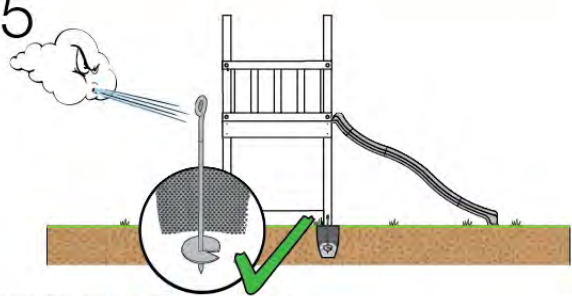

06 Playground Foundation

06-1

Foundation Plan TS - 1072 - 23.2.2022 - v8

07 Base Tower

BT03

(194_100)

	PartNo	PartName	QTY.
Hardware Pack 100_600	001_406	Stealth Screw 8x45	6
	002_220	Gap Point Screw T25 - 5x45	72
	002_223	Gap Point Screw T25 - 5x80	16
Other	007_001	Ground-anchor	2
Hardware Pack 100_600	022_31x	bpc-base version 3	4
	022_84x	bpc cover	4
Wood	A220	Post 70x70 L2200	4
	C74	Beam 740 mm	4
	D60	Board 600 mm	10
	D74	Board 740 mm	8