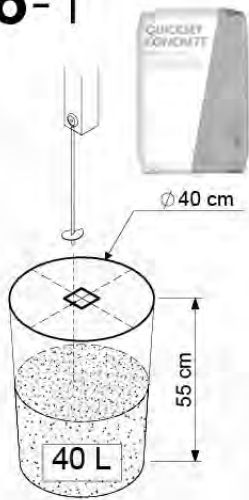

03 Timber

602_204 Jungle Cocoon

L		
A220	219cm - 220cm	4 x
-	-	-
C130 C74 C62 C56	129cm - 130cm 73cm - 74cm 61cm - 62cm 55cm - 56cm	2 x 8 x 2 x 2 x
D74 D65 D60	73cm - 74cm 64cm - 65cm 59cm - 60cm	29 x 4 x 11 x

06 Playground Foundation

06-1

Foundation Plan TS - 1072 - 23.2.2022 - v8

07 Base Tower

BT03

(194_100)

	PartNo	PartName	QTY.
Hardware Pack 100_600	001_406	Stealth Screw 8x45	6
	002_220	Gap Point Screw T25 - 5x45	72
	002_223	Gap Point Screw T25 - 5x80	16
Other	007_001	Ground-anchor	2
Hardware Pack 100_600	022_31x	bpc-base version 3	4
	022_84x	bpc cover	4
Wood	A220	Post 70x70 L2200	4
	C74	Beam 740 mm	4
	D60	Board 600 mm	10
	D74	Board 740 mm	8