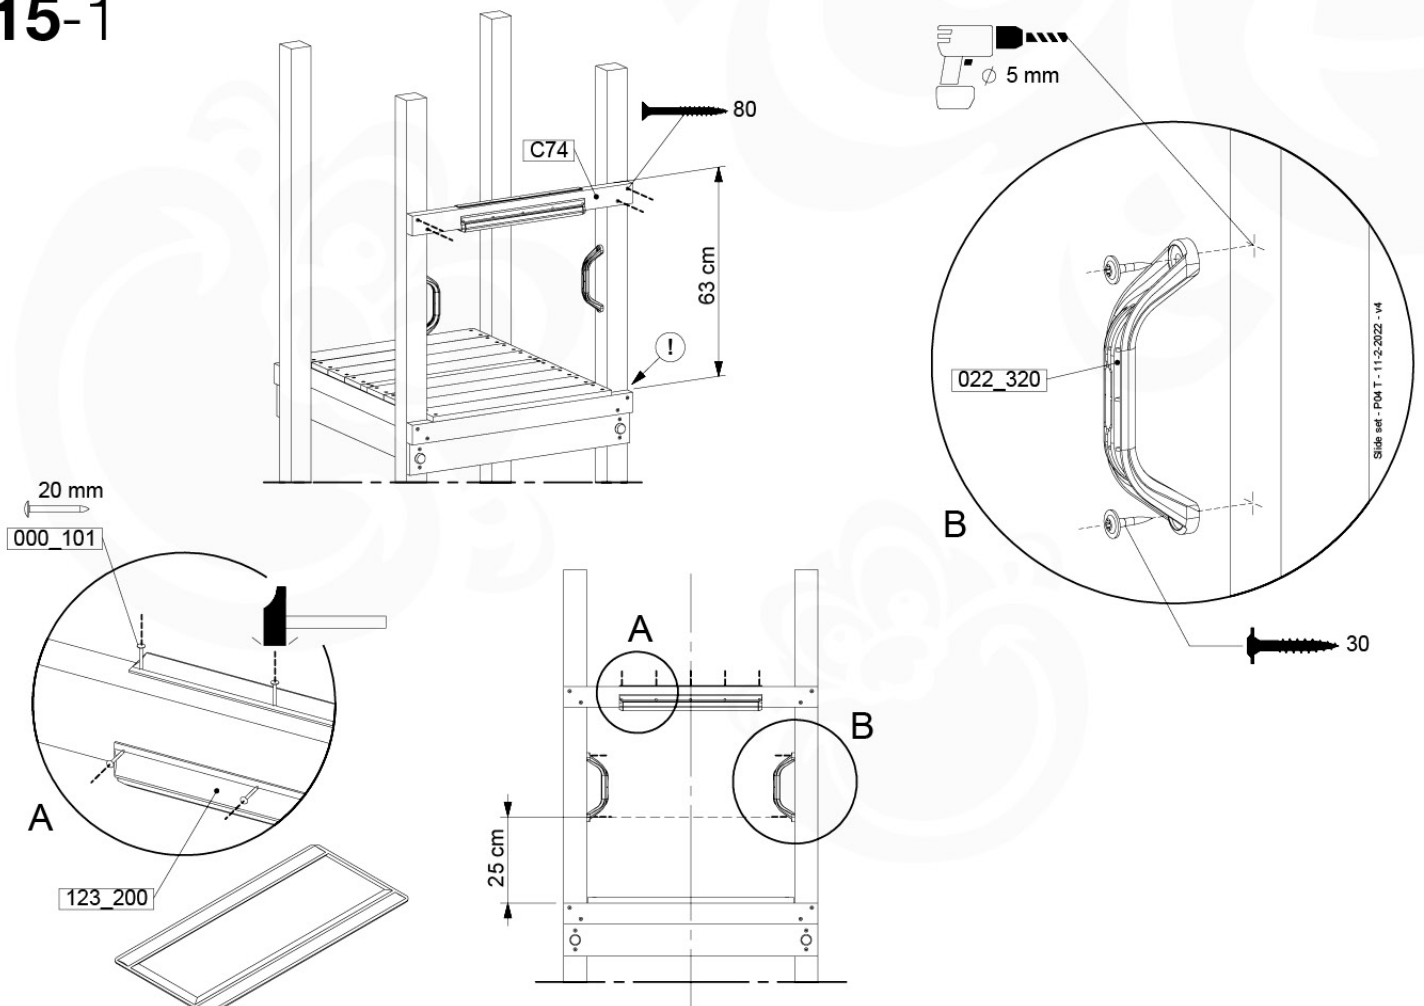

15-1

Slide set - P04 T - 11-2-2022 - v4