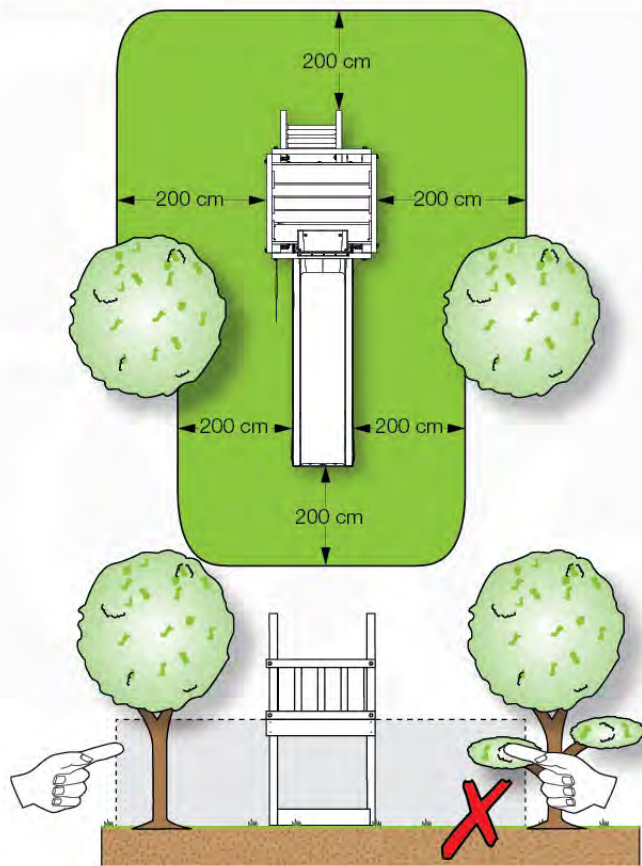

05 Safe Playground

05-1

05-2

05-3

05-4

05-5