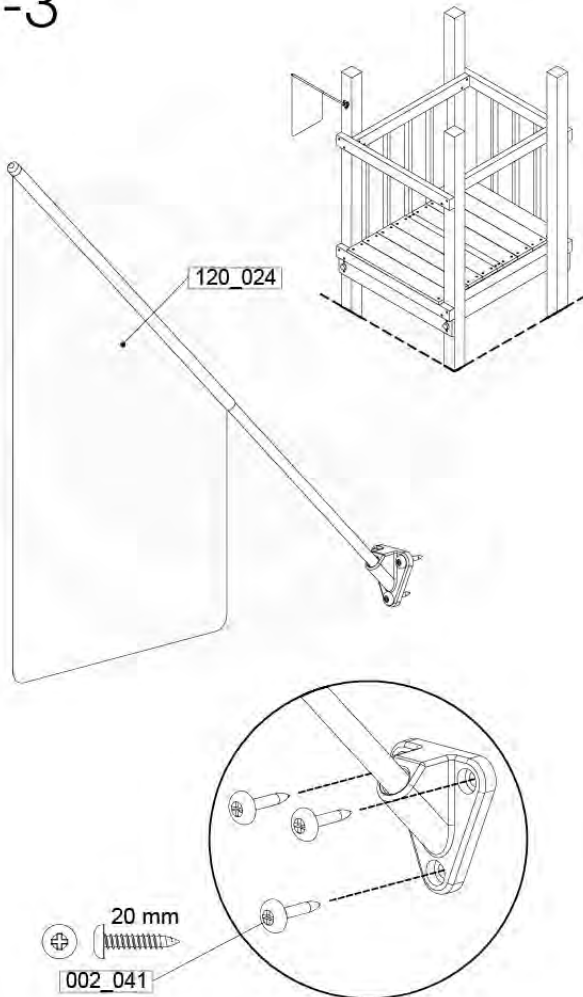

17-1

17-2

Accessory set - P03 - 29-9-2021 - v4

17-3

17-4

Accessory set - P04 - 29-9-2021 - v4