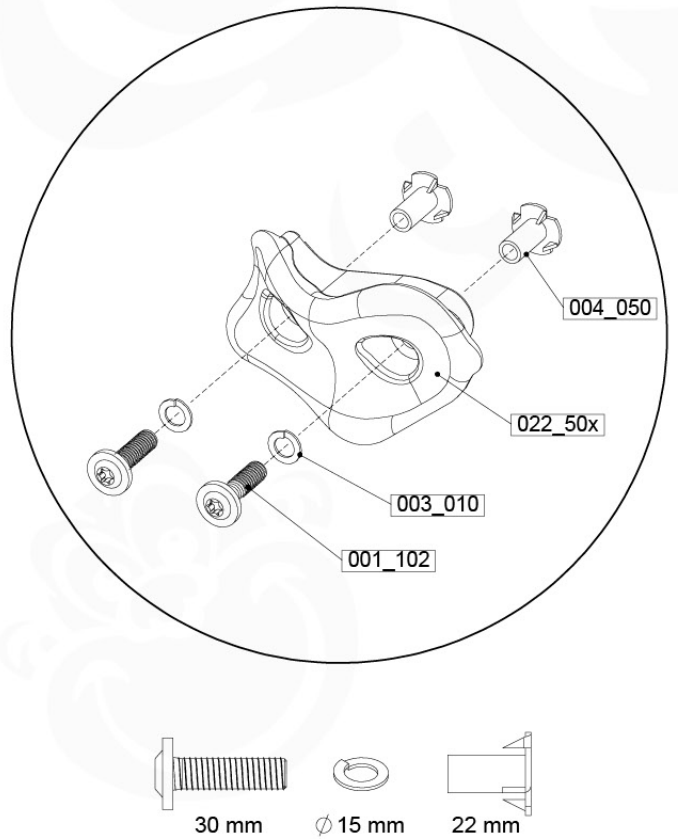

	PartNo	PartName	QTY.
Hardware pack 100_604	001_102	Washer Head Screw T40 M8x30	8
	002_220	Gap Point Screw T25 - 5x45	24
	002_223	Gap Point Screw T25 - 5x80	4
	003_010	M8 spring lock washer	8
	004_050	M8 22mm Drive in Nut	8
Other	022_50x	Climbing Rock	4
	120_102	Handgrip set (2x Complete)	1
Timber	C74	Beam 740 mm	1
	D74	Board 740 mm	5

Rockwall 80 - P02 - 29-9-2021 - v4

10-1

10-2

10-3

11 Clapboard Roof

RF01

(194_111)

	PartNo	PartName	QTY.
Hardware Pack 100_609	001_417	Stealth Screw 8x80	4
	002_220	Gap Point Screw T25 - 5x45	48
	002_223	Gap Point Screw T25 - 5x80	2
Timber	C56	Beam 550 mm	2
	C62	Beam 620 mm	2
	D60	Board 600 mm	1
	D74	Board 740 mm	16