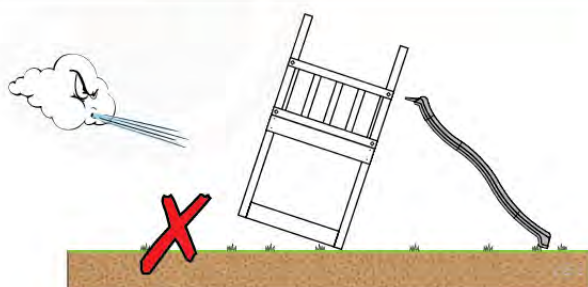

06 Playground Foundation

06-1

Foundation Plan TS - 1072 - 23.2.2022 - v8

07 Base Tower

BT03

(194_100)

	PartNo	PartName	QTY.
Hardware Pack 100_600	001_406	Stealth Screw 8x45	6
	002_220	Gap Point Screw T25 - 5x45	72
	002_223	Gap Point Screw T25 - 5x80	16
Other	007_001	Ground-anchor	2
Hardware Pack 100_600	022_31x	bpc-base version 3	4
	022_84x	bpc cover	4
Wood	A220	Post 70x70 L2200	4
	C74	Beam 740 mm	4
	D60	Board 600 mm	10
	D74	Board 740 mm	8