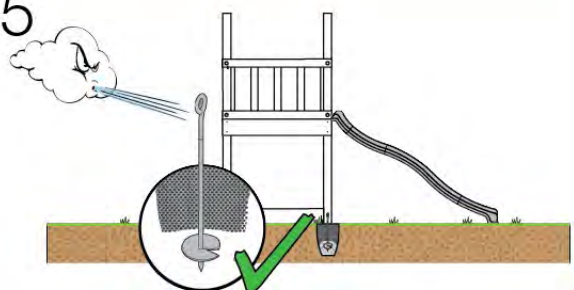

06 Playground Foundation

06-1

Foundation Plan TS - 1072 - 23.2.2022 - v8

07 Base Tower

BT03

(194_100)

	PartNo	PartName	QTY.
Hardware Pack 100_600	001_406	Stealth Screw 8x45	6
	002_220	Gap Point Screw T25 - 5x45	72
	002_223	Gap Point Screw T25 - 5x80	16
Other	007_001	Ground-anchor	2
Hardware Pack 100_600	022_31x	bpc-base version 3	4
	022_84x	bpc cover	4
Wood	A220	Post 70x70 L2200	4
	C74	Beam 740 mm	4
	D60	Board 600 mm	10
	D74	Board 740 mm	8