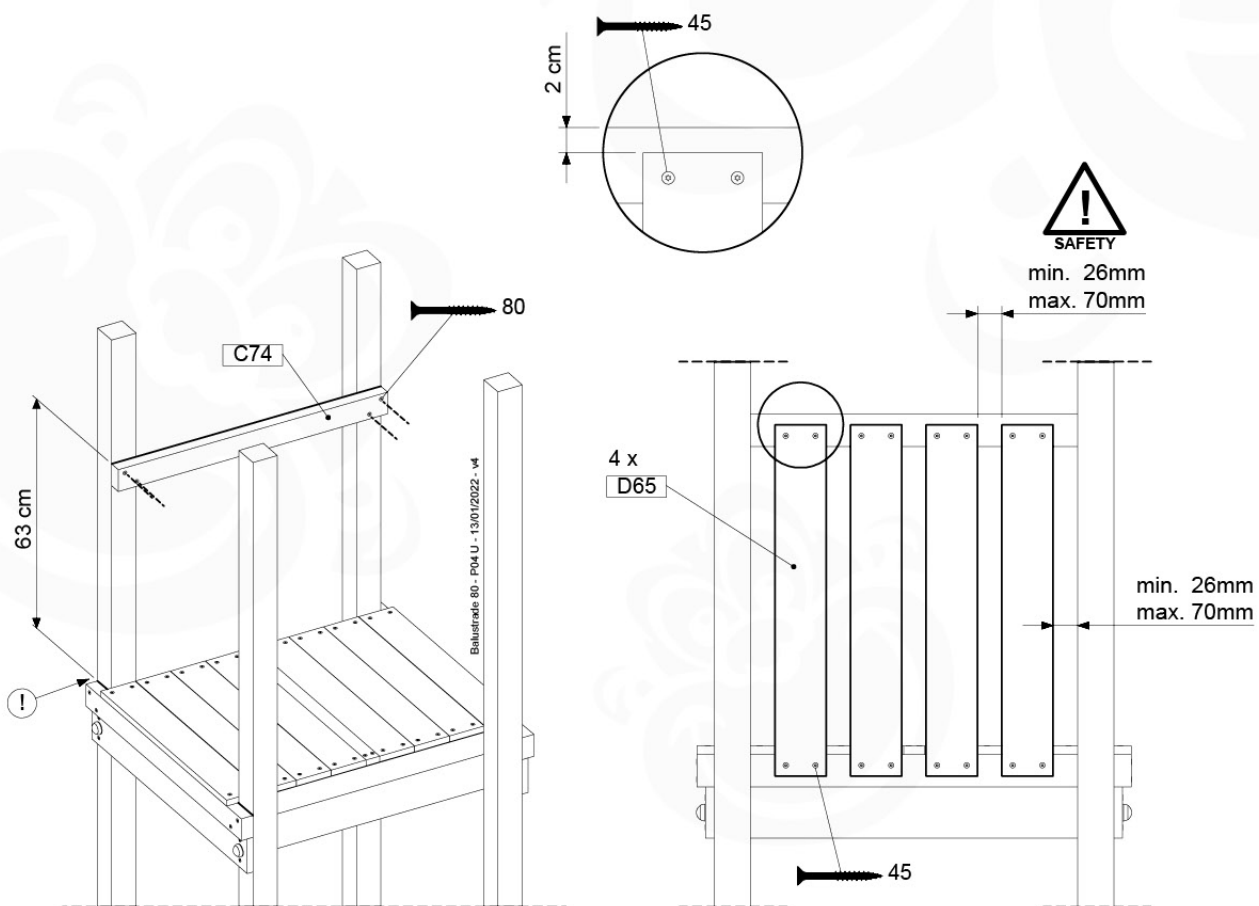

06 Playground Foundation

06-1

Foundation Plan TS - 1072 - 23.2.2022 - v8

07 Base Tower

BT03

(194_100)

	PartNo	PartName	QTY.
Hardware Pack 100_600	001_406	Stealth Screw 8x45	6
	002_220	Gap Point Screw T25 - 5x45	72
	002_223	Gap Point Screw T25 - 5x80	16
Other	007_001	Ground-anchor	2
Hardware Pack 100_600	022_31x	bpc-base version 3	4
	022_84x	bpc cover	4
Wood	A220	Post 70x70 L2200	4
	C74	Beam 740 mm	4
	D60	Board 600 mm	10
	D74	Board 740 mm	8

Base Tower - P04 - BT03 - 18-12-2020 - v3.0

07-1

07-2

07-3

08 Balustrade

BL01

(194_101)

	PartNo	PartName	QTY.
Hardware Pack 100_601	002_220	Gap Point Screw T25 - 5x45	16
	002_223	Gap Point Screw T25 - 5x80	4
Timber	C74	Beam 740 mm	1
	D65	Board 650 mm	4

Balustrade 80 - PO2 U - 13/01/2022 - v4

08-1

08-1 Modular AS - Balustrade

09 Ladder

LA02

(194_103)

	PartNo	PartName	QTY.
Hardware Pack 100_603	001_404	Stealth Screw 8x30	4
	002_219	Gap Point Screw T25 - 5x30	4
	002_220	Gap Point Screw T25 - 5x45	6
	002_223	Gap Point Screw T25 - 5x80	4
Other	005_03x	Ladder Rung Y/B/G/R	3
	005_522	Connection Bracket Mini Market	2
	022_835	Rung Cap	6
	120_102	Handgrip set (2x Complete)	1
Wood	C74	Beam 740 mm	1
	C130	Beam 1300 mm	2