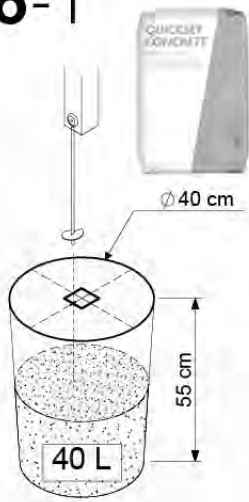

06 Playground Foundation

06-1

Foundation Plan TS - 1072 - 23.2.2022 - v8

07 Base Tower

BT03

(194_100)

	PartNo	PartName	QTY.
Hardware Pack 100_600	001_406	Stealth Screw 8x45	6
	002_220	Gap Point Screw T25 - 5x45	72
	002_223	Gap Point Screw T25 - 5x80	16
Other	007_001	Ground-anchor	2
Hardware Pack 100_600	022_31x	bpc-base version 3	4
	022_84x	bpc cover	4
Wood	A220	Post 70x70 L2200	4
	C74	Beam 740 mm	4
	D60	Board 600 mm	10
	D74	Board 740 mm	8