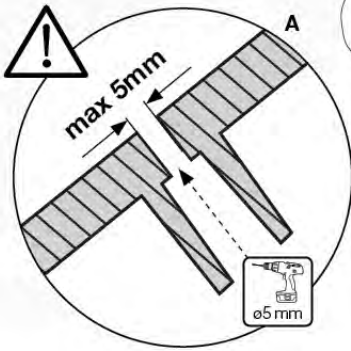

15-4

16 Firemans Pole

FP02

(201_275)

	PartNo	PartName	QTY.
Other	201_275	Fireman's Pole kit	1
Timber	C70	Beam 700 mm	1

DL_Fireman's Pole 70 - FP02 UL - 6-4-2022 - v1