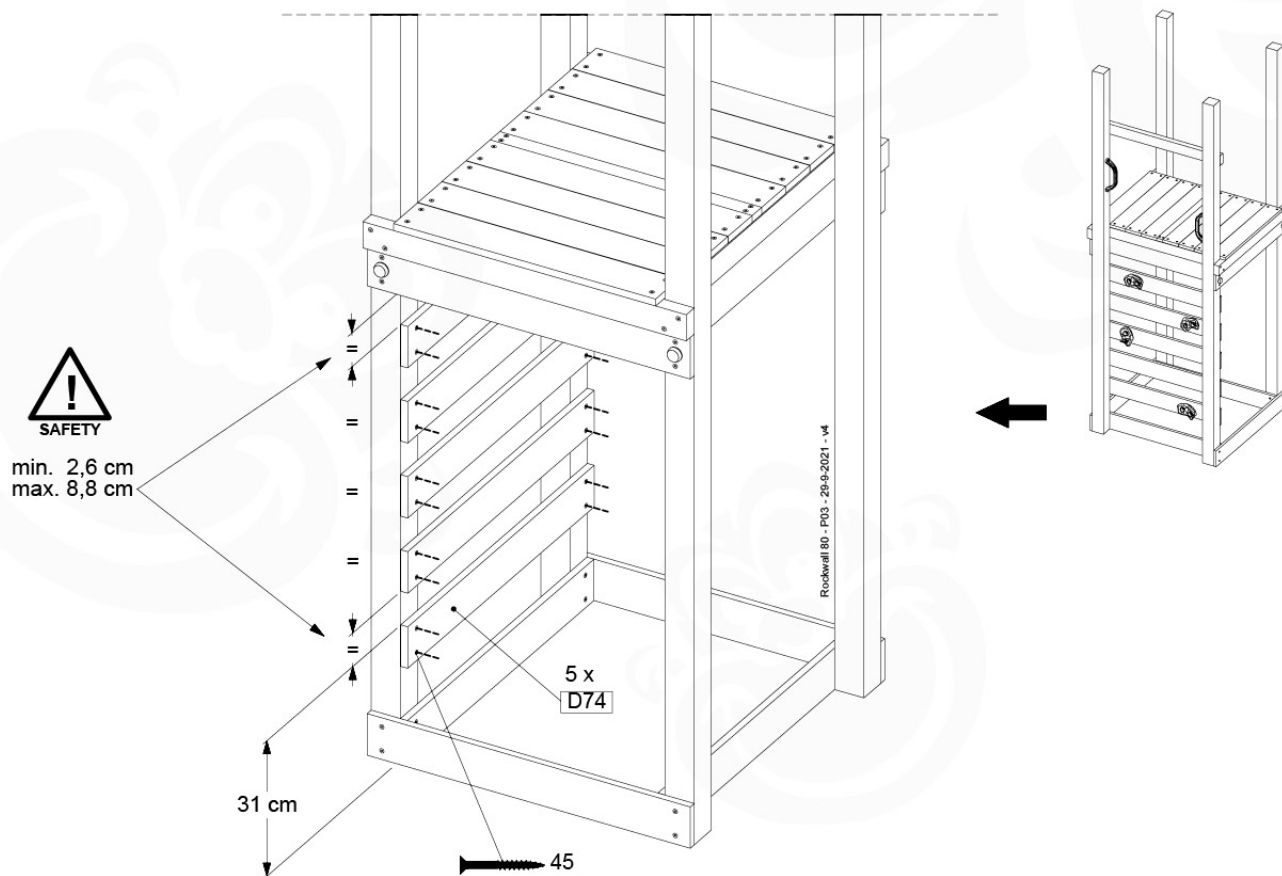

10 Rockwall

RW01

(194_105)

	PartNo	PartName	QTY.
Hardware pack 100_604	001_102	Washer Head Screw T40 M8x30	8
	002_220	Gap Point Screw T25 - 5x45	24
	002_223	Gap Point Screw T25 - 5x80	4
	003_010	M8 spring lock washer	8
	004_050	M8 22mm Drive in Nut	8
Other	022_50x	Climbing Rock	4
	120_102	Handgrip set (2x Complete)	1
Timber	C74	Beam 740 mm	1
	D74	Board 740 mm	5

Rockwall 80 - P02 - 29-9-2021 - v4

10-1