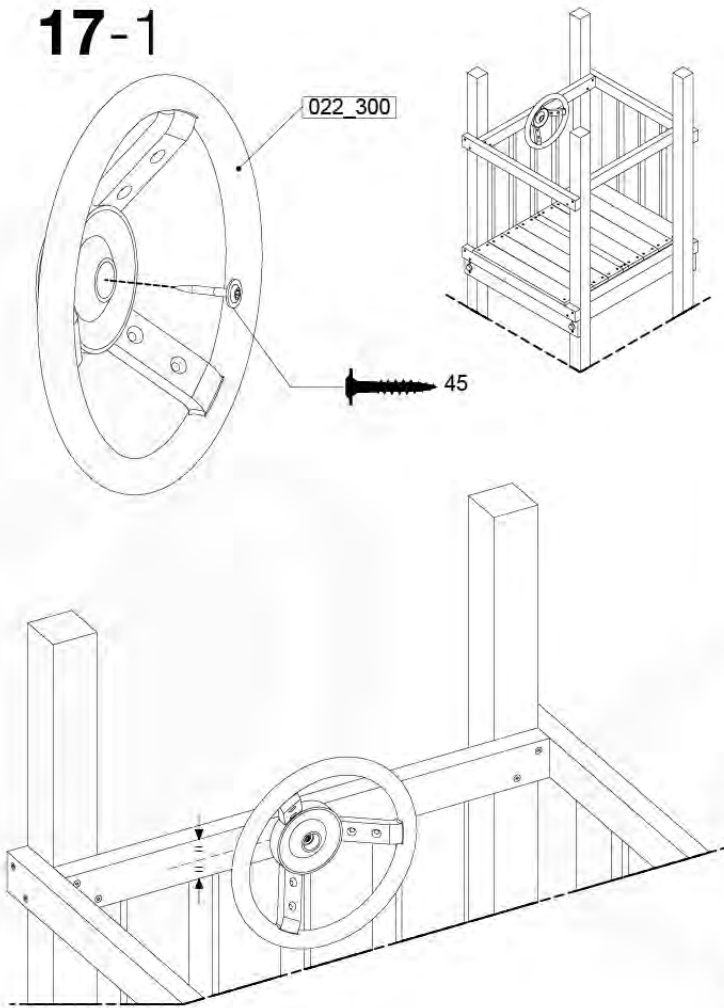

17-1

17-2

Accessory set - P03 - 29-9-2021 - v4

17-3

17-4

Accessory set - P04 - 29-9-2021 - v4