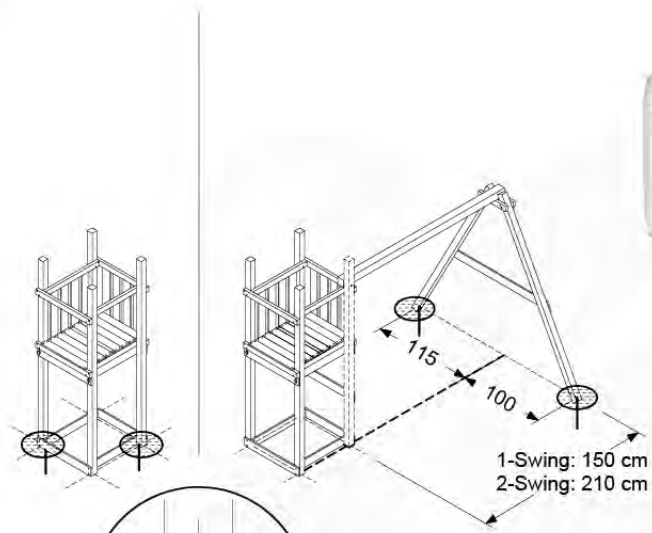

06 Playground Foundation

06-1

Foundation Plan TS - 1072 - 23.2.2022 - v8

07 Base Tower

BT03

(194_100)

	PartNo	PartName	QTY.
Hardware Pack 100_600	001_406	Stealth Screw 8x45	6
	002_220	Gap Point Screw T25 - 5x45	72
	002_223	Gap Point Screw T25 - 5x80	16
Other	007_001	Ground-anchor	2
Hardware Pack 100_600	022_31x	bpc-base version 3	4
	022_84x	bpc cover	4
Wood	A220	Post 70x70 L2200	4
	C74	Beam 740 mm	4
	D60	Board 600 mm	10
	D74	Board 740 mm	8