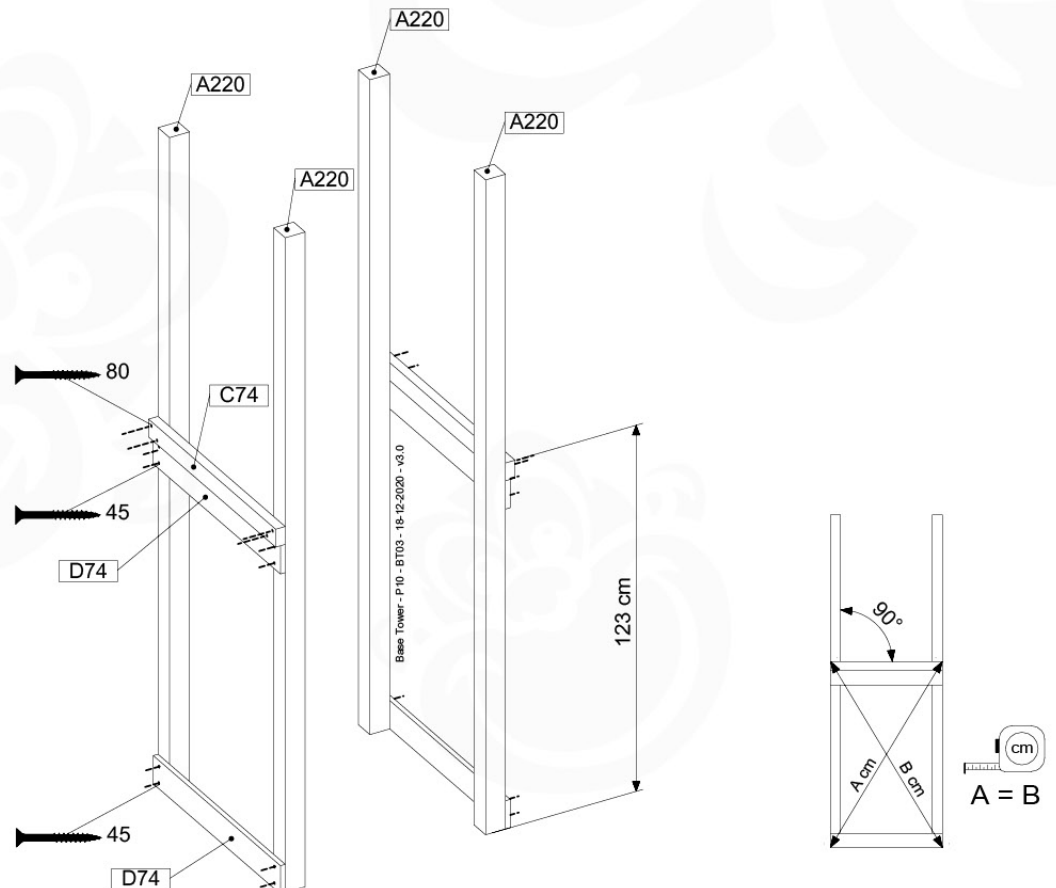

06 Playground Foundation

06-1

Foundation Plan TS - 1072 - 23.2.2022 - v8

07 Base Tower

BT03

(194_100)

	PartNo	PartName	QTY.
Hardware Pack 100_600	001_406	Stealth Screw 8x45	6
	002_220	Gap Point Screw T25 - 5x45	72
	002_223	Gap Point Screw T25 - 5x80	16
Other	007_001	Ground-anchor	2
Hardware Pack 100_600	022_31x	bpc-base version 3	4
	022_84x	bpc cover	4
Wood	A220	Post 70x70 L2200	4
	C74	Beam 740 mm	4
	D60	Board 600 mm	10
	D74	Board 740 mm	8

Base Tower - P04 - BT03 - 18-12-2020 - v3.0

07-1

07-2

07-3

08 Balustrade

BL01

(194_101)

	PartNo	PartName	QTY.
Hardware Pack 100_601	002_220	Gap Point Screw T25 - 5x45	16
	002_223	Gap Point Screw T25 - 5x80	4
Timber	C74	Beam 740 mm	1
	D65	Board 650 mm	4