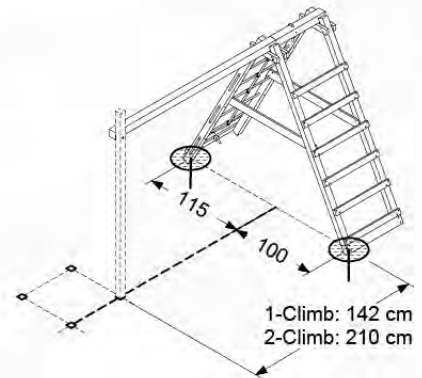

06 Playground Foundation

06-1

Foundation Plan TS - 1072 - 23.2.2022 - v8

07 Base Tower

BT03

(194_100)

	PartNo	PartName	QTY.
Hardware Pack 100_600	001_406	Stealth Screw 8x45	6
	002_220	Gap Point Screw T25 - 5x45	72
	002_223	Gap Point Screw T25 - 5x80	16
Other	007_001	Ground-anchor	2
Hardware Pack 100_600	022_31x	bpc-base version 3	4
	022_84x	bpc cover	4
Wood	A220	Post 70x70 L2200	4
	C74	Beam 740 mm	4
	D60	Board 600 mm	10
	D74	Board 740 mm	8