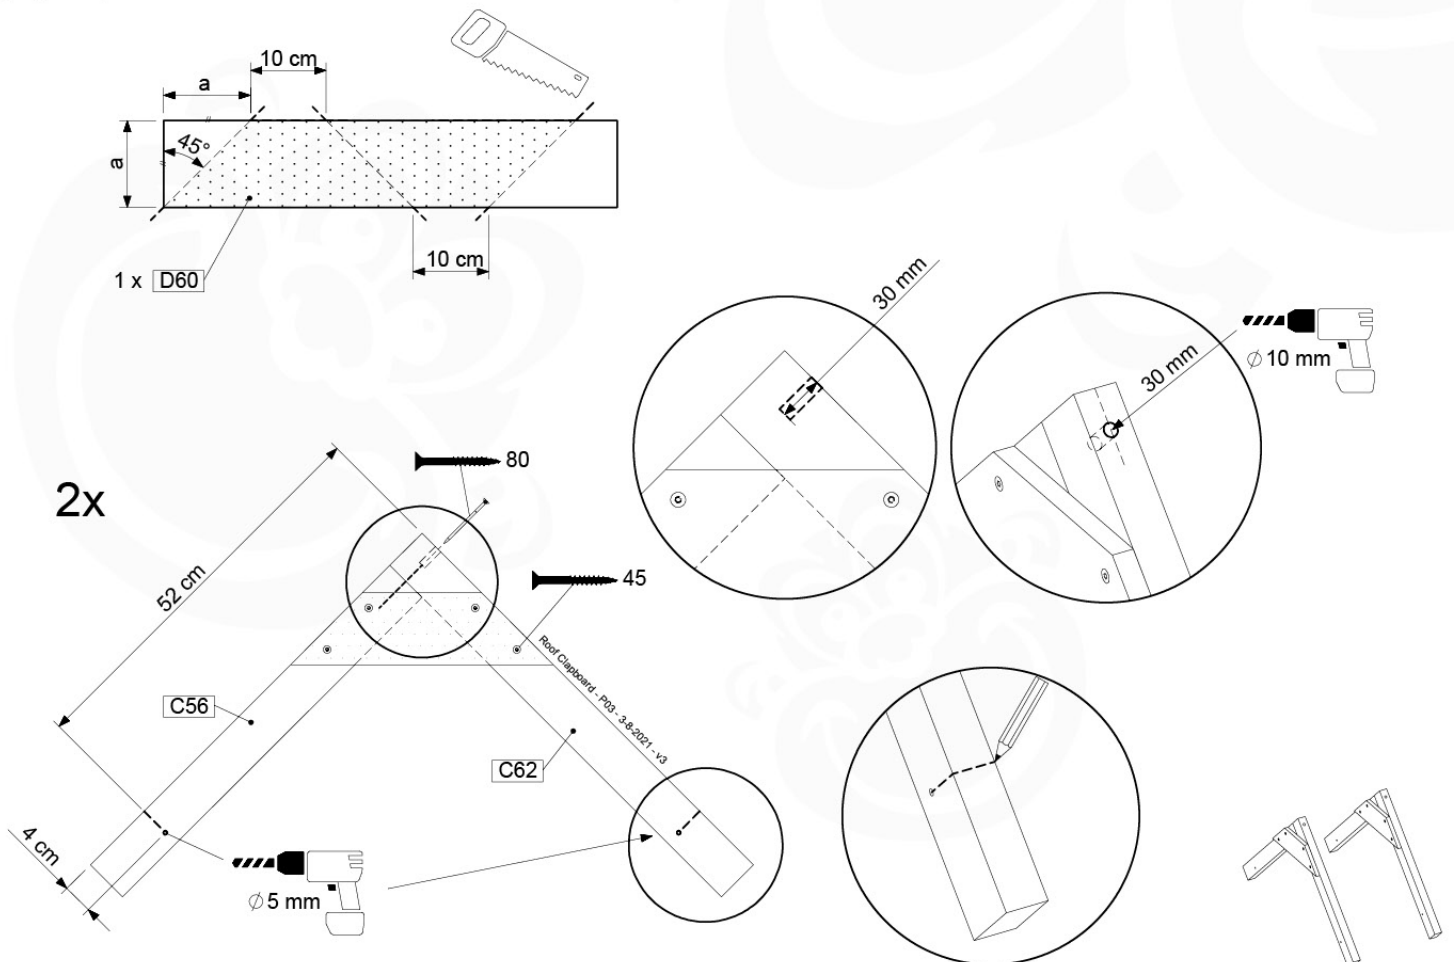

11 Clapboard Roof

RF01

(194_111)

	PartNo	PartName	QTY.
Hardware Pack 100_609	001_417	Stealth Screw 8x80	4
	002_220	Gap Point Screw T25 - 5x45	48
	002_223	Gap Point Screw T25 - 5x80	2
Timber	C56	Beam 550 mm	2
	C62	Beam 620 mm	2
	D60	Board 600 mm	1
	D74	Board 740 mm	16

Roof Clapboard - P02 - 3-8-2021 - v3

11-1