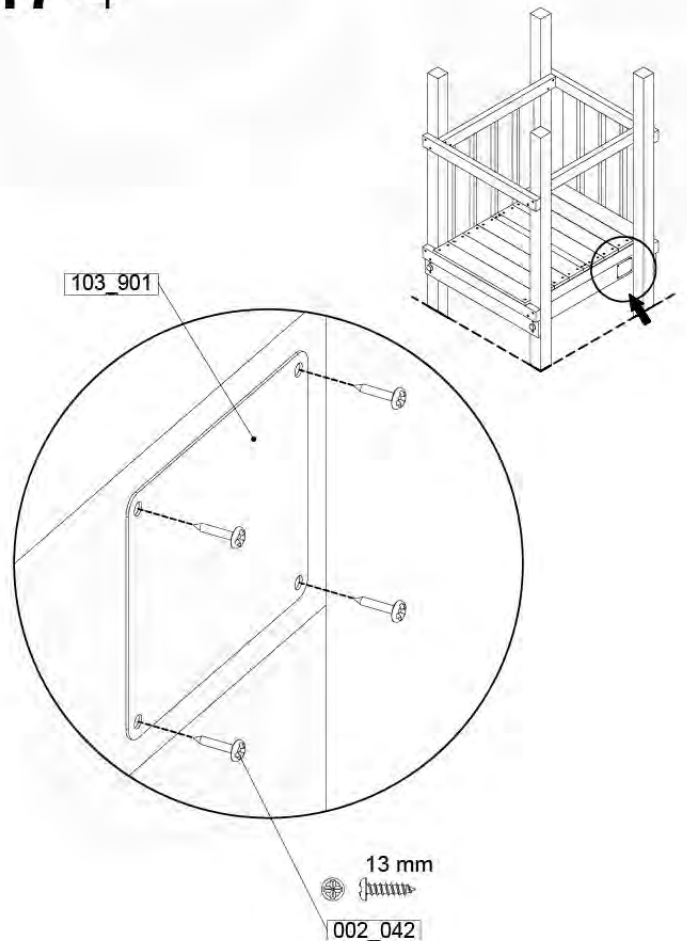

17-4

Accessory set - P04 - 29-9-2021 - v4