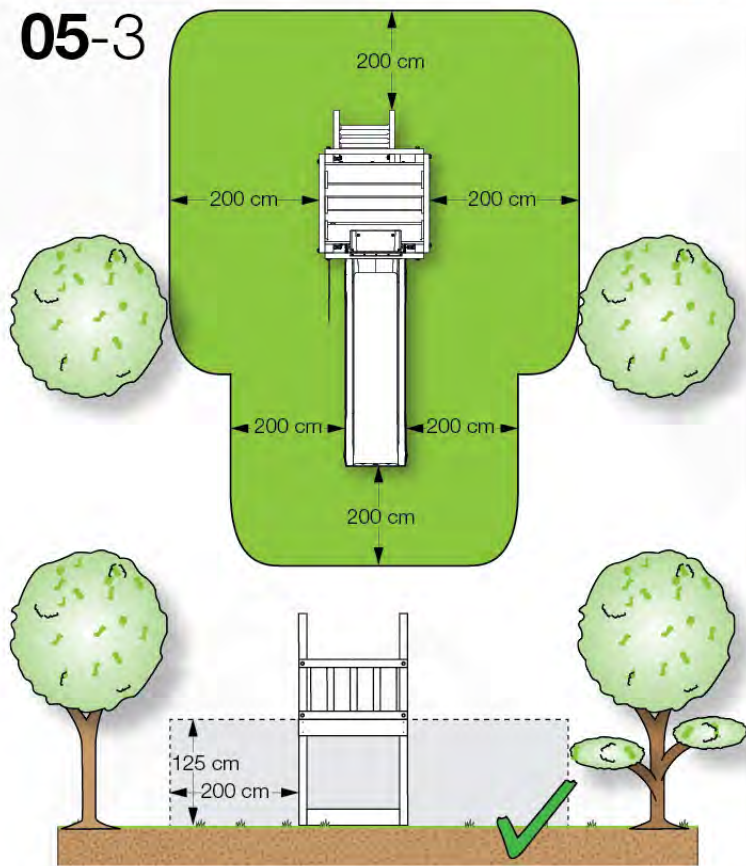

05 Safe Playground

05-1

05-2

05-3

05-4

05-5