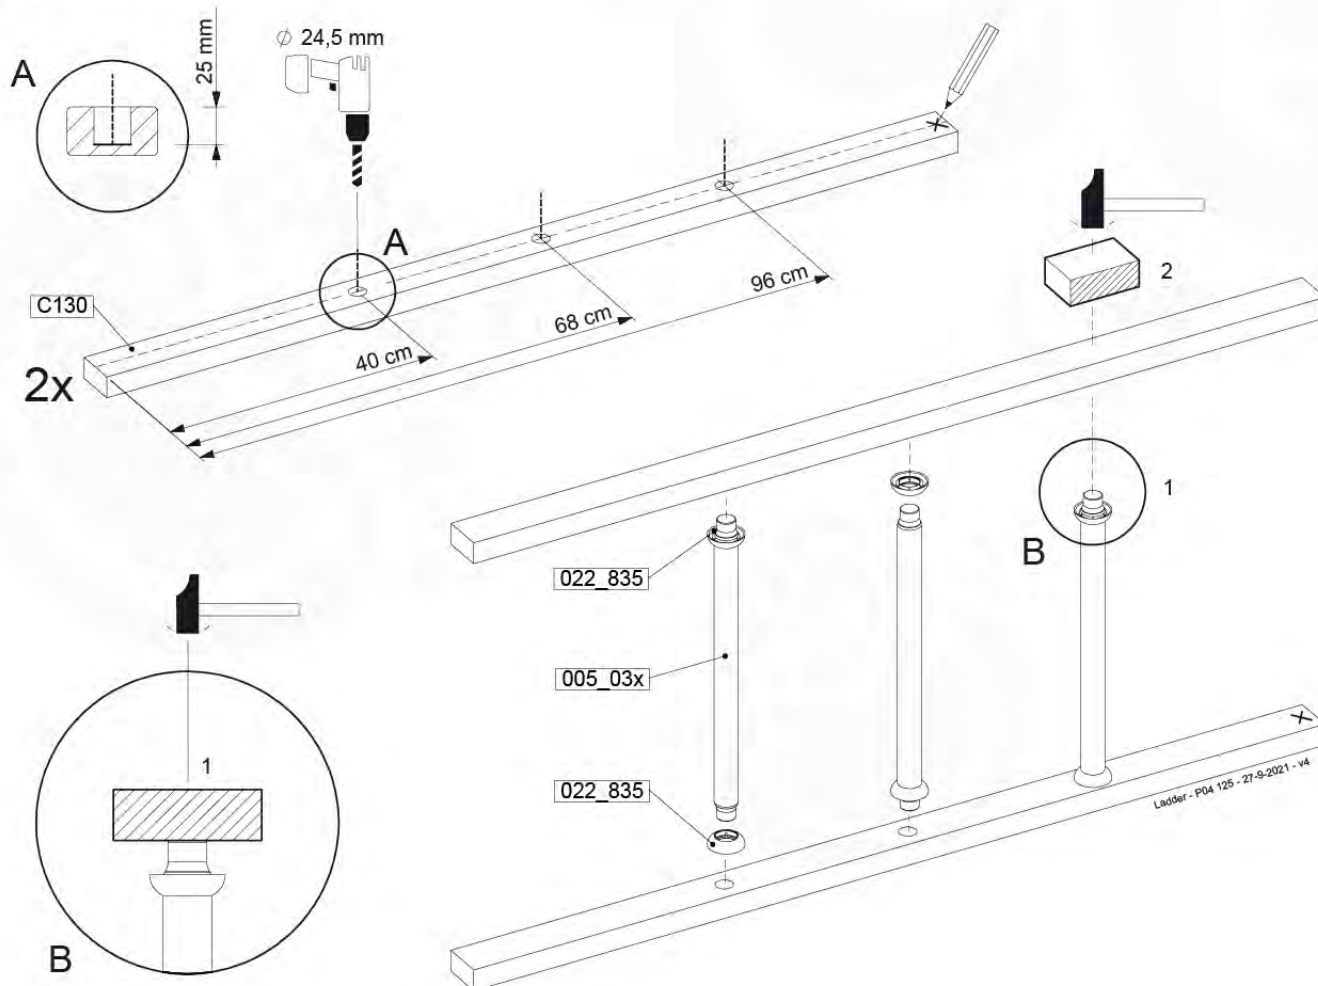

09 Ladder

LA02

(194_103)

	PartNo	PartName	QTY.
Hardware Pack 100_603	001_404	Stealth Screw 8x30	4
	002_219	Gap Point Screw T25 - 5x30	4
	002_220	Gap Point Screw T25 - 5x45	6
	002_223	Gap Point Screw T25 - 5x80	4
Other	005_03x	Ladder Rung Y/B/G/R	3
	005_522	Connection Bracket Mini Market	2
	022_835	Rung Cap	6
	120_102	Handgrip set (2x Complete)	1
Wood	C74	Beam 740 mm	1
	C130	Beam 1300 mm	2

Ladder - P02 125 - 27-9-2021 - v4

09-1