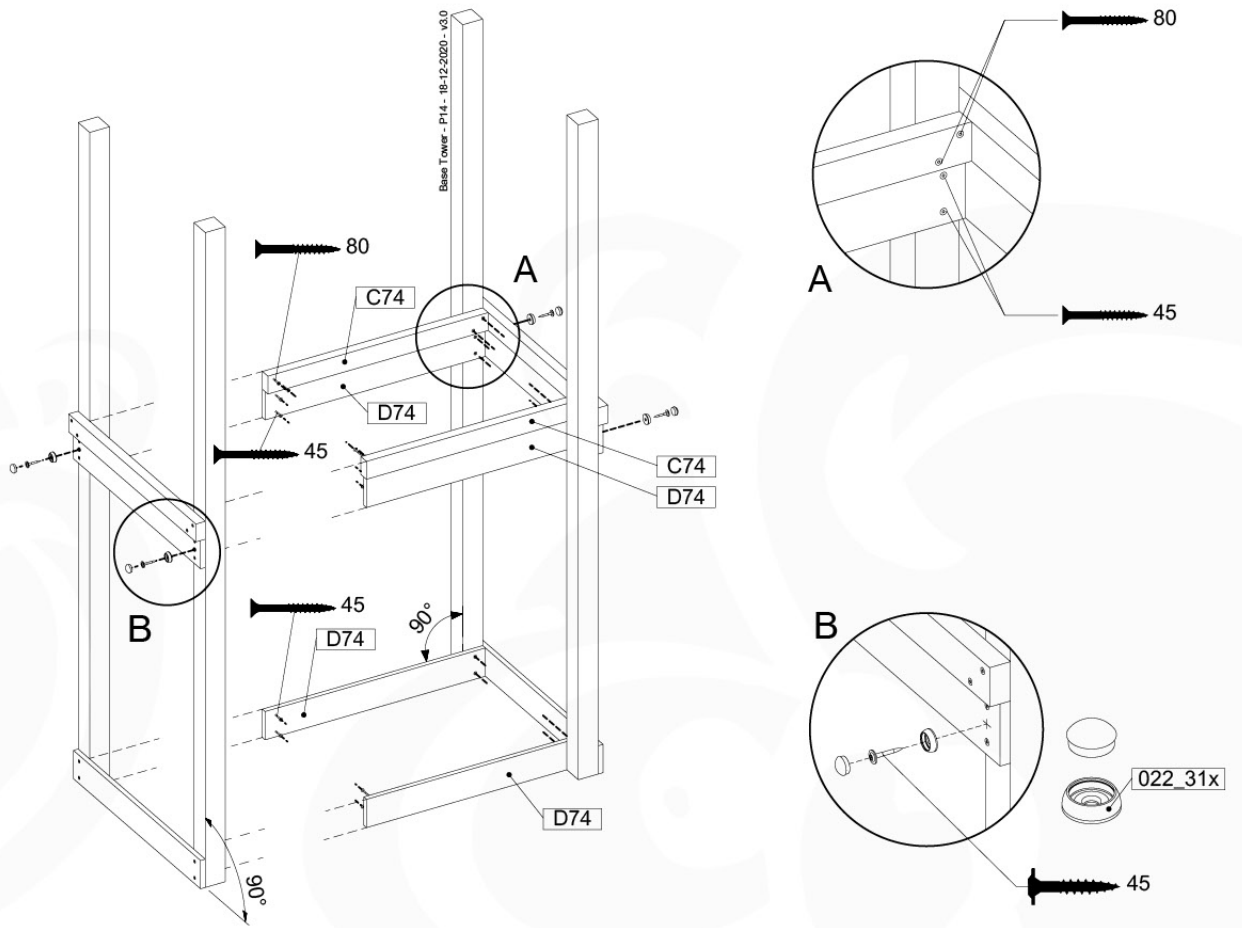

06 Playground Foundation

06-1

Foundation Plan TS - 1072 - 23.2.2022 - v8

07 Base Tower

BT03

(194_100)

	PartNo	PartName	QTY.
Hardware Pack 100_600	001_406	Stealth Screw 8x45	6
	002_220	Gap Point Screw T25 - 5x45	72
	002_223	Gap Point Screw T25 - 5x80	16
Other	007_001	Ground-anchor	2
Hardware Pack 100_600	022_31x	bpc-base version 3	4
	022_84x	bpc cover	4
Wood	A220	Post 70x70 L2200	4
	C74	Beam 740 mm	4
	D60	Board 600 mm	10
	D74	Board 740 mm	8

Base Tower - P04 - BT03 - 18-12-2020 - v3.0

07-1

07-2

07-3

08 Balustrade

BL01

(194_101)

	PartNo	PartName	QTY.
Hardware Pack 100_601	002_220	Gap Point Screw T25 - 5x45	16
	002_223	Gap Point Screw T25 - 5x80	4
Timber	C74	Beam 740 mm	1
	D65	Board 650 mm	4