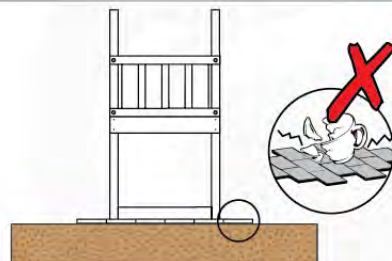

05 Safe Playground

05-1

05-2

05-3

05-4

05-5