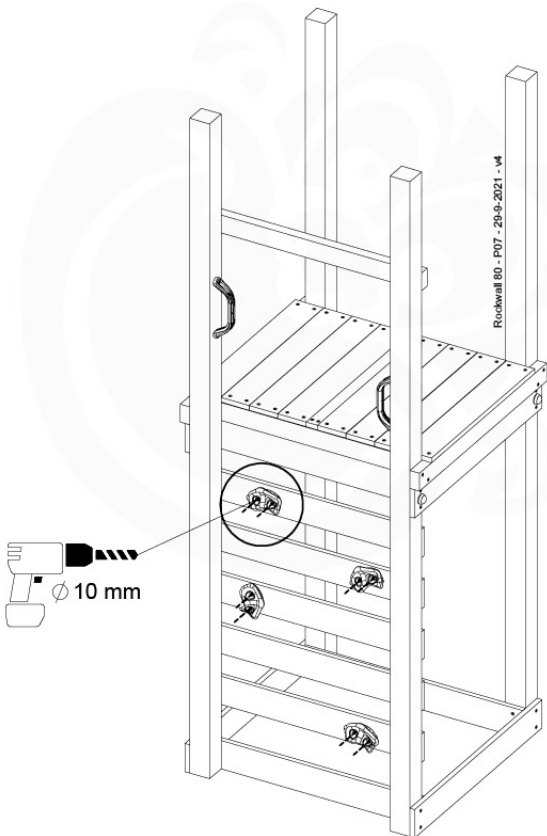

	PartNo	PartName	QTY.
Hardware pack 100_604	001_102	Washer Head Screw T40 M8x30	8
	002_220	Gap Point Screw T25 - 5x45	24
	002_223	Gap Point Screw T25 - 5x80	4
	003_010	M8 spring lock washer	8
	004_050	M8 22mm Drive in Nut	8
Other	022_50x	Climbing Rock	4
	120_102	Handgrip set (2x Complete)	1
Timber	C74	Beam 740 mm	1
	D74	Board 740 mm	5

Rockwall 80 - P02 - 29-9-2021 - v4

10-1

10-2

10-3

11 Clapboard Roof

RF01

(194_111)

	PartNo	PartName	QTY.
Hardware Pack 100_609	001_417	Stealth Screw 8x80	4
	002_220	Gap Point Screw T25 - 5x45	48
	002_223	Gap Point Screw T25 - 5x80	2
Timber	C56	Beam 550 mm	2
	C62	Beam 620 mm	2
	D60	Board 600 mm	1
	D74	Board 740 mm	16