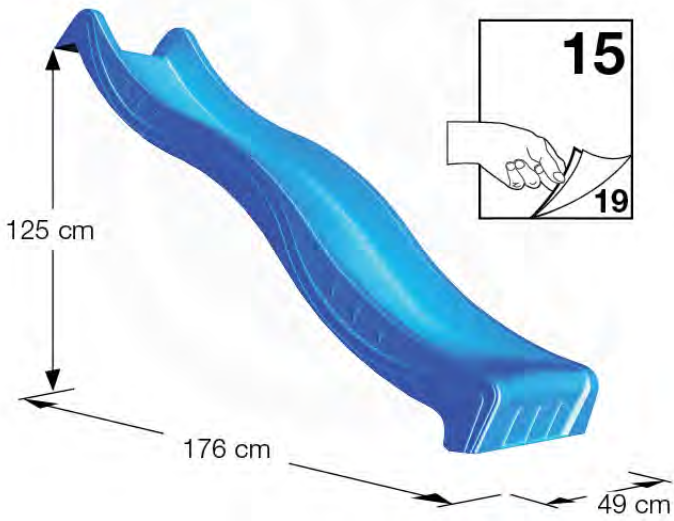

14 Add-on

Wavy Star Slide XL

- 324_100 Yellow
- 324_200 Blue
- 324_300 Green
- 324_400 Red
- 324_500 Fuchsia
- 324_600 Dark Green