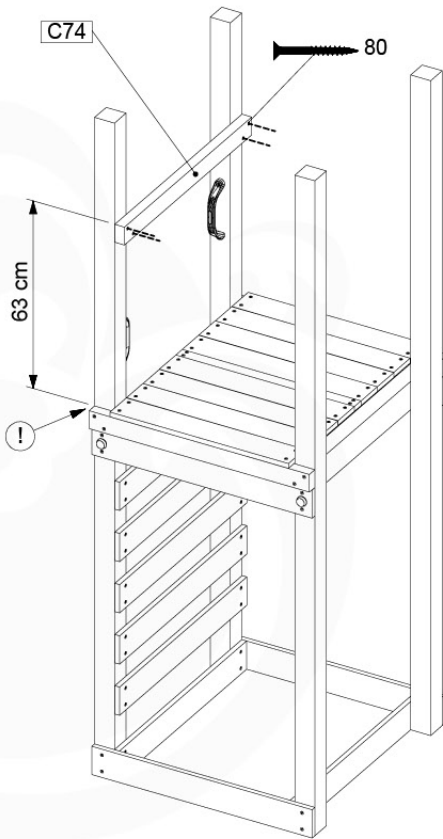

Balustrade 80 - PO2 U - 13/01/2022 - v4

08-1

08-1 Modular AS - Balustrade

09 Ladder

LA02

(194_103)

	PartNo	PartName	QTY.
Hardware Pack 100_603	001_404	Stealth Screw 8x30	4
	002_219	Gap Point Screw T25 - 5x30	4
	002_220	Gap Point Screw T25 - 5x45	6
	002_223	Gap Point Screw T25 - 5x80	4
Other	005_03x	Ladder Rung Y/B/G/R	3
	005_522	Connection Bracket Mini Market	2
	022_835	Rung Cap	6
	120_102	Handgrip set (2x Complete)	1
Wood	C74	Beam 740 mm	1
	C130	Beam 1300 mm	2

	PartNo	PartName	QTY.
Hardware pack 100_604	001_102	Washer Head Screw T40 M8x30	8
	002_220	Gap Point Screw T25 - 5x45	24
	002_223	Gap Point Screw T25 - 5x80	4
	003_010	M8 spring lock washer	8
	004_050	M8 22mm Drive in Nut	8
Other	022_50x	Climbing Rock	4
	120_102	Handgrip set (2x Complete)	1
Timber	C74	Beam 740 mm	1
	D74	Board 740 mm	5

Rockwall 80 - P02 - 29-9-2021 - v4

10-1

10-2

10-3

11 Clapboard Roof

RF01

(194_111)

	PartNo	PartName	QTY.
Hardware Pack 100_609	001_417	Stealth Screw 8x80	4
	002_220	Gap Point Screw T25 - 5x45	48
	002_223	Gap Point Screw T25 - 5x80	2
Timber	C56	Beam 550 mm	2
	C62	Beam 620 mm	2
	D60	Board 600 mm	1
	D74	Board 740 mm	16