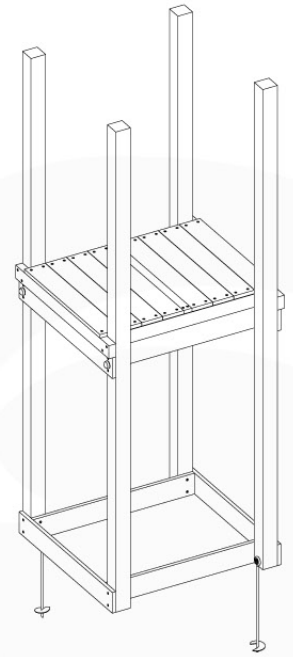

06 Playground Foundation

06-1

Foundation Plan TS - 1072 - 23.2.2022 - v8

07 Base Tower

BT03

(194_100)

	PartNo	PartName	QTY.
Hardware Pack 100_600	001_406	Stealth Screw 8x45	6
	002_220	Gap Point Screw T25 - 5x45	72
	002_223	Gap Point Screw T25 - 5x80	16
Other	007_001	Ground-anchor	2
Hardware Pack 100_600	022_31x	bpc-base version 3	4
	022_84x	bpc cover	4
Wood	A220	Post 70x70 L2200	4
	C74	Beam 740 mm	4
	D60	Board 600 mm	10
	D74	Board 740 mm	8

Base Tower - P04 - BT03 - 18-12-2020 - v3.0

07-1

07-2

07-3

08 Balustrade

BL01

(194_101)

	PartNo	PartName	QTY.
Hardware Pack 100_601	002_220	Gap Point Screw T25 - 5x45	16
	002_223	Gap Point Screw T25 - 5x80	4
Timber	C74	Beam 740 mm	1
	D65	Board 650 mm	4

Balustrade 80 - PO2 U - 13/01/2022 - v4

08-1

08-1 Modular AS - Balustrade

09 Ladder

LA02

(194_103)

	PartNo	PartName	QTY.
Hardware Pack 100_603	001_404	Stealth Screw 8x30	4
	002_219	Gap Point Screw T25 - 5x30	4
	002_220	Gap Point Screw T25 - 5x45	6
	002_223	Gap Point Screw T25 - 5x80	4
Other	005_03x	Ladder Rung Y/B/G/R	3
	005_522	Connection Bracket Mini Market	2
	022_835	Rung Cap	6
	120_102	Handgrip set (2x Complete)	1
Wood	C74	Beam 740 mm	1
	C130	Beam 1300 mm	2