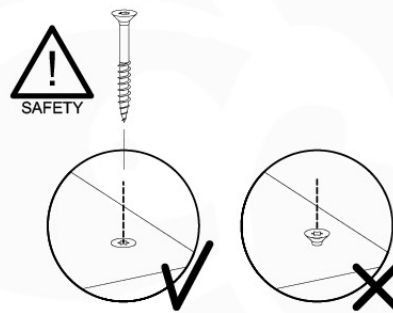

07 Base Tower

BT03

(194_100)

	PartNo	PartName	QTY.
Hardware Pack 100_600	001_406	Stealth Screw 8x45	6
	002_220	Gap Point Screw T25 - 5x45	72
	002_223	Gap Point Screw T25 - 5x80	16
Other	007_001	Ground-anchor	2
Hardware Pack 100_600	022_31x	bpc-base version 3	4
	022_84x	bpc cover	4
Wood	A220	Post 70x70 L2200	4
	C74	Beam 740 mm	4
	D60	Board 600 mm	10
	D74	Board 740 mm	8

Base Tower - P04 - BT03 - 18-12-2020 - v3.0