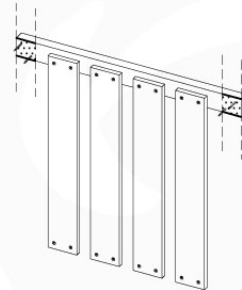

Base Tower - P04 - BT03 - 18-12-2020 - v3.0

07-1

07-2

07-3

08 Balustrade

BL01

(194_101)

	PartNo	PartName	QTY.
Hardware Pack 100_601	002_220	Gap Point Screw T25 - 5x45	16
	002_223	Gap Point Screw T25 - 5x80	4
Timber	C74	Beam 740 mm	1
	D65	Board 650 mm	4