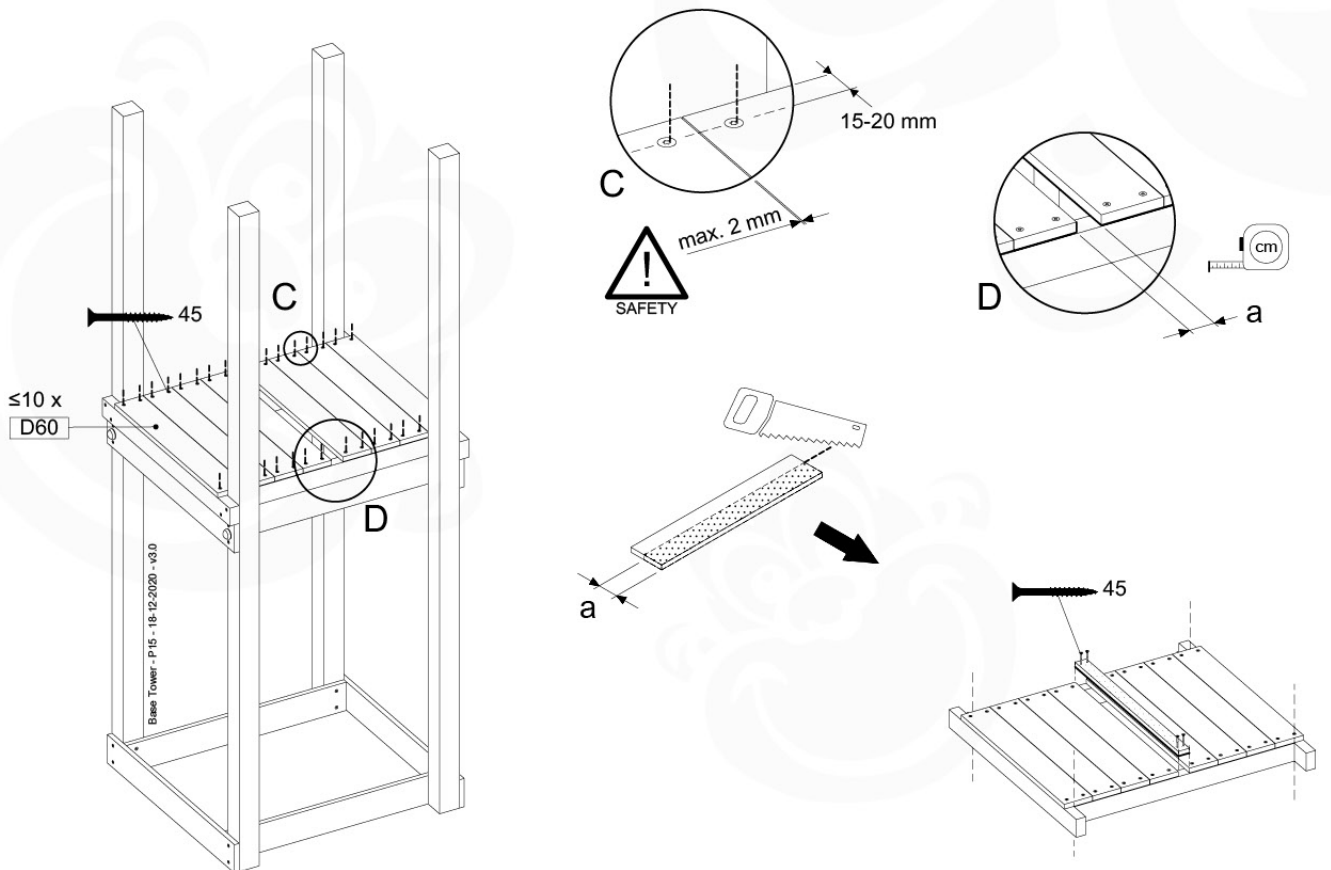

Base Tower - P04 - BT03 - 18-12-2020 - v3.0

07-1

07-2

07-3

08 Balustrade

BL01

(194_101)

	PartNo	PartName	QTY.
Hardware Pack 100_601	002_220	Gap Point Screw T25 - 5x45	16
	002_223	Gap Point Screw T25 - 5x80	4
Timber	C74	Beam 740 mm	1
	D65	Board 650 mm	4

Balustrade 80 - PO2 U - 13/01/2022 - v4

08-1

08-1 Modular AS - Balustrade

09 Ladder

LA02

(194_103)

	PartNo	PartName	QTY.
Hardware Pack 100_603	001_404	Stealth Screw 8x30	4
	002_219	Gap Point Screw T25 - 5x30	4
	002_220	Gap Point Screw T25 - 5x45	6
	002_223	Gap Point Screw T25 - 5x80	4
Other	005_03x	Ladder Rung Y/B/G/R	3
	005_522	Connection Bracket Mini Market	2
	022_835	Rung Cap	6
	120_102	Handgrip set (2x Complete)	1
Wood	C74	Beam 740 mm	1
	C130	Beam 1300 mm	2