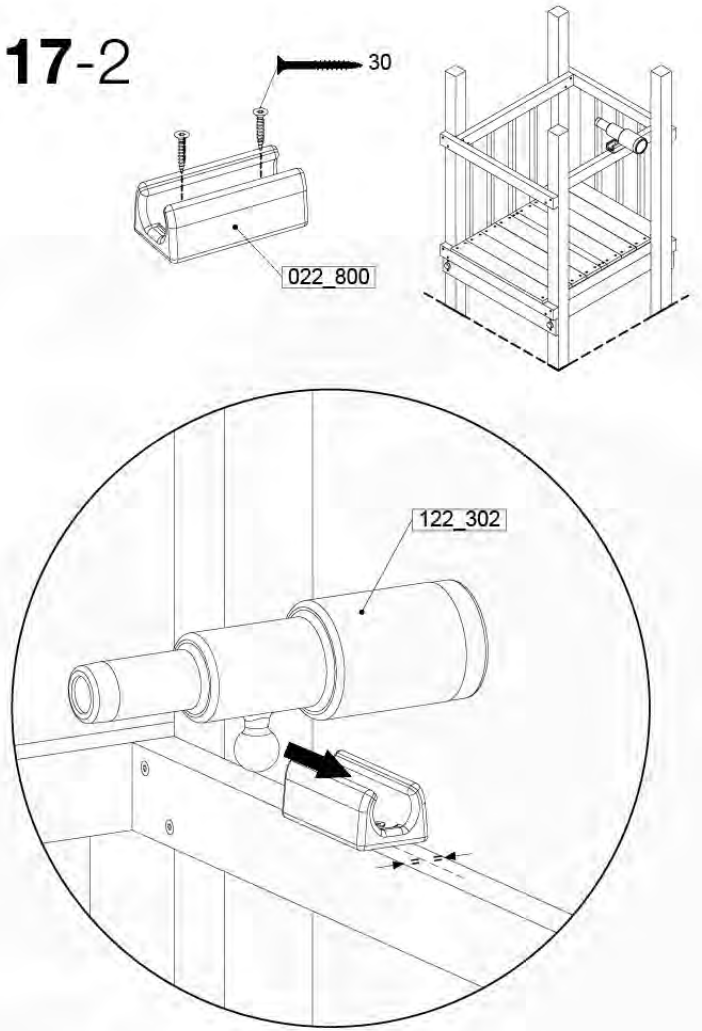

17-2

Accessory set - P03 - 29-9-2021 - v4