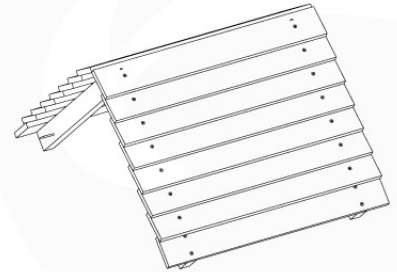

11 Clapboard Roof

RF01

(194_111)

	PartNo	PartName	QTY.
Hardware Pack 100_609	001_417	Stealth Screw 8x80	4
	002_220	Gap Point Screw T25 - 5x45	48
	002_223	Gap Point Screw T25 - 5x80	2
Timber	C56	Beam 550 mm	2
	C62	Beam 620 mm	2
	D60	Board 600 mm	1
	D74	Board 740 mm	16

Roof Clapboard - P02 - 3-8-2021 - v3