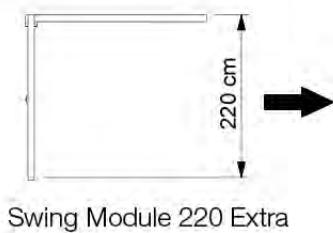

PartNo	PartName	QTY.
Hardware Pack	001_406	Stealth Screw 8x45	4
	001_417	Stealth Screw 8x80	4
	001_422	Stealth Screw 8x137	3
	002_220	Gap Point Screw T25 - 5x45	12
	002_223	Gap Point Screw T25 - 5x80	6
Other	005_528	Swing Beam Bracket 7x7	1
	005_529	Swing Beam Bracket 9x9	1
	007_001	Ground-anchor	2
Hardware Pack	022_31x	bpc-base version 3	2
	022_84x	bpc cover	2
	023_031	Finishing Washer GPS 5.0	2
Other	101_003	Swing hook with Carabiner	4

1 MW - 1.2020-01-91 - 2024 - 00000000

06-1

Swing - 2024 - 18102021 - 041