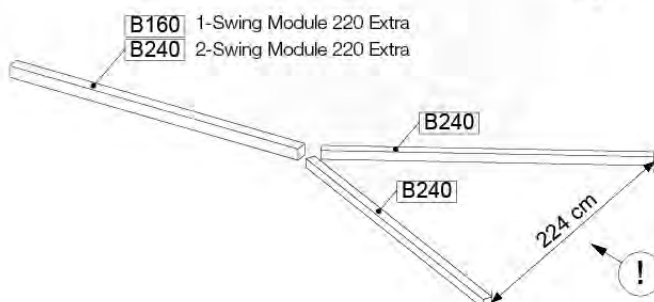

PartNo	PartName	QTY.
Hardware Pack	001_406	Stealth Screw 8x45	4
	001_417	Stealth Screw 8x80	4
	001_422	Stealth Screw 8x137	3
	002_220	Gap Point Screw T25 - 5x45	12
	002_223	Gap Point Screw T25 - 5x80	6
Other	005_528	Swing Beam Bracket 7x7	1
	005_529	Swing Beam Bracket 9x9	1
	007_001	Ground-anchor	2
Hardware Pack	022_31x	bpc-base version 3	2
	022_84x	bpc cover	2
	023_031	Finishing Washer GPS 5.0	2
Other	101_003	Swing hook with Carabiner	4

1 MW - 1.2020-01-91 - 2024 - 00000000

06-1

Swing - 2024 - 18102021 - 041