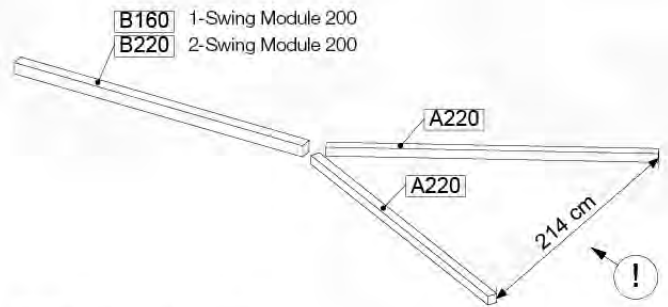

PartNo	PartName	QTY.
Hardware Pack	001_406	Stealth Screw 8x45	4
	001_417	Stealth Screw 8x80	4
	001_422	Stealth Screw 8x137	3
	002_220	Gap Point Screw T25 - 5x45	12
	002_223	Gap Point Screw T25 - 5x80	6
Other	005_528	Swing Beam Bracket 7x7	1
	005_529	Swing Beam Bracket 9x9	1
	007_001	Ground-anchor	2
Hardware Pack	022_31x	bpc-base version 3	2
	022_84x	bpc cover	2
	023_031	Finishing Washer GPS 5.0	2
Other	101_003	Swing hook with Carabiner	4

1 MW - 1.2020-01-91 - 2024 - 00000000

06-1

Swing - 2024 - 18102021 - 041