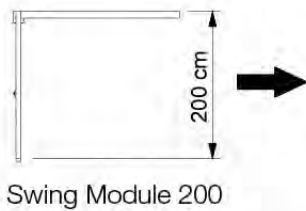

PartNo	PartName	QTY.
Hardware Pack	001_406	Stealth Screw 8x45	4
	001_417	Stealth Screw 8x80	4
	001_422	Stealth Screw 8x137	3
	002_220	Gap Point Screw T25 - 5x45	12
	002_223	Gap Point Screw T25 - 5x80	6
Other	005_528	Swing Beam Bracket 7x7	1
	005_529	Swing Beam Bracket 9x9	1
	007_001	Ground-anchor	2
Hardware Pack	022_31x	bpc-base version 3	2
	022_84x	bpc cover	2
	023_031	Finishing Washer GPS 5.0	2
Other	101_003	Swing hook with Carabiner	4

1 MW - 1.2020-01-91 - 2024 - 00000000

06-1

Swing - 2024 - 18102021 - 041