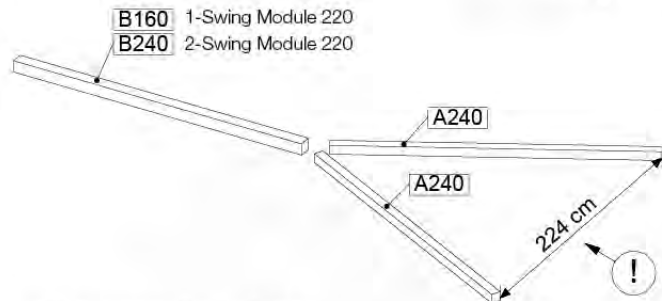

PartNo	PartName	QTY.
Hardware Pack	001_406	Stealth Screw 8x45	4
	001_417	Stealth Screw 8x80	4
	001_422	Stealth Screw 8x137	3
	002_220	Gap Point Screw T25 - 5x45	12
	002_223	Gap Point Screw T25 - 5x80	6
Other	005_528	Swing Beam Bracket 7x7	1
	005_529	Swing Beam Bracket 9x9	1
	007_001	Ground-anchor	2
Hardware Pack	022_31x	bpc-base version 3	2
	022_84x	bpc cover	2
	023_031	Finishing Washer GPS 5.0	2
Other	101_003	Swing hook with Carabiner	4

1 MW - 1.2020-01-91 - 2024 - 00000000

06-1

Swing - 2024 - 18102021 - 041