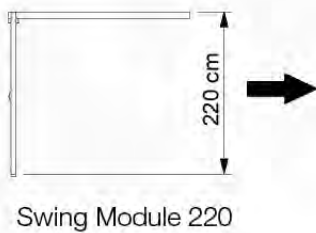

PartNo	PartName	QTY.
Hardware Pack	001_406	Stealth Screw 8x45	4
	001_417	Stealth Screw 8x80	4
	001_422	Stealth Screw 8x137	3
	002_220	Gap Point Screw T25 - 5x45	12
	002_223	Gap Point Screw T25 - 5x80	6
Other	005_528	Swing Beam Bracket 7x7	1
	005_529	Swing Beam Bracket 9x9	1
	007_001	Ground-anchor	2
Hardware Pack	022_31x	bpc-base version 3	2
	022_84x	bpc cover	2
	023_031	Finishing Washer GPS 5.0	2
Other	101_003	Swing hook with Carabiner	4

1 MW - 1.2020-01-91 - 2024 - 00000000

06-1

Swing - 2024 - 18102021 - 041