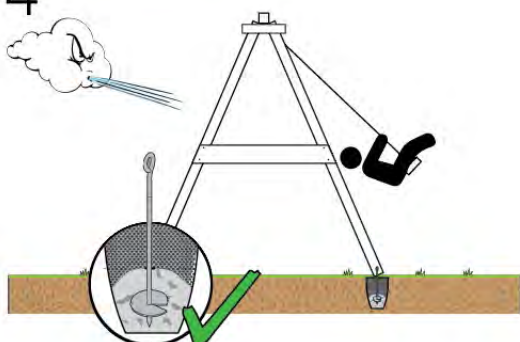

05 Safe Playground Planning

05-1

05-2

05-3

05-4