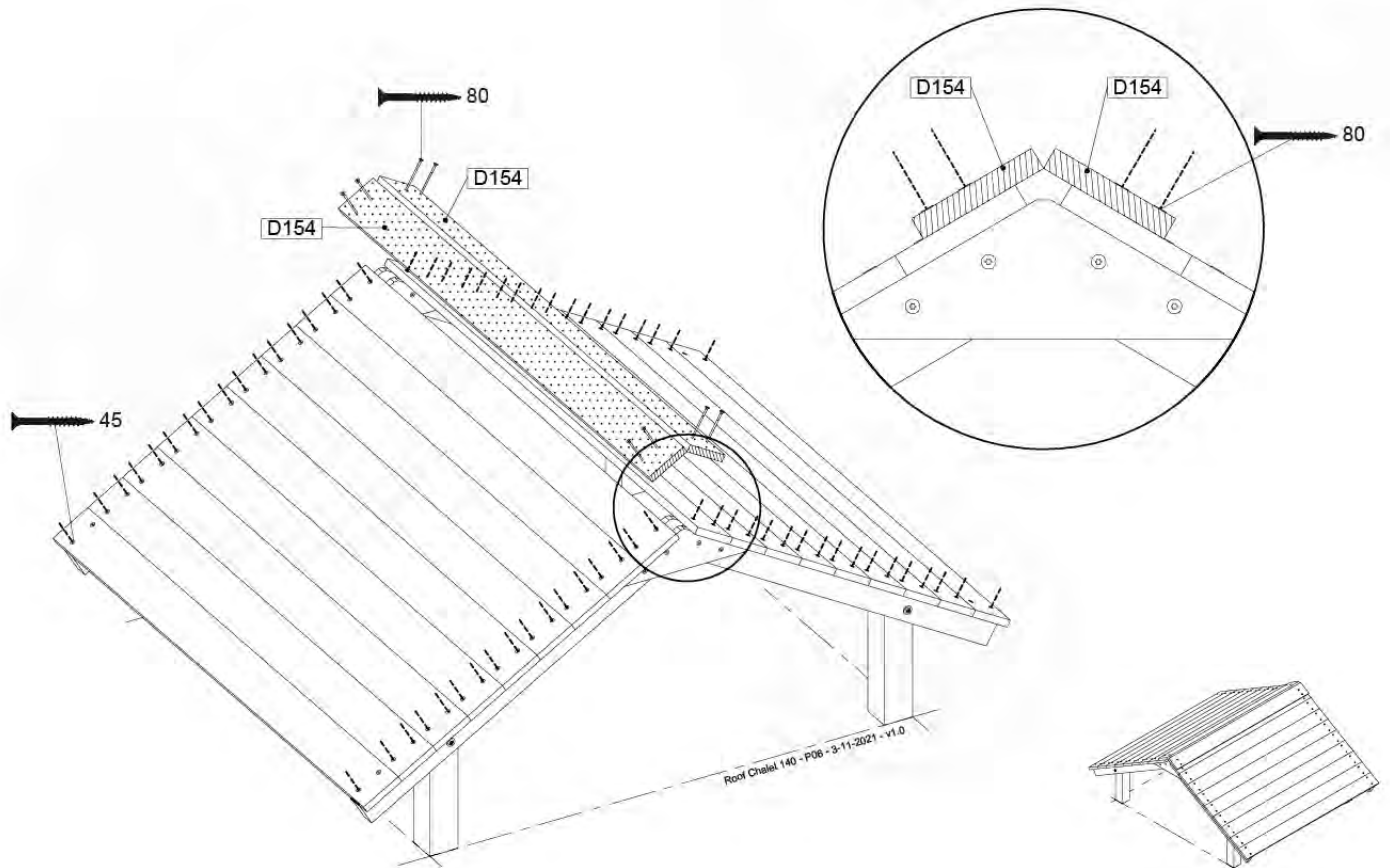

Roof Chalet 140 - P02 - 3-11-2021 - v1.0

14-1

14-2

14-3

14-4

15 Ladder

LA25

	PartNo	PartName	QTY.
Hardware pack	001_404	Stealth Screw 8x30	4
	002_219	Gap Point Screw T25 - 5x30	4
	002_220	Gap Point Screw T25 - 5x45	8
	002_223	Gap Point Screw T25 - 5x80	4
Other	005_03x	Ladder Rung Y/B/G/R	4
	005_522	Connection Bracket Mini Market	2
	022_835	Rung Cap	8
	120_102	Handgrip set (complete 2x)	1
Timber	C70	Beam 700 mm	1
	C150	Beam 1500 mm	2