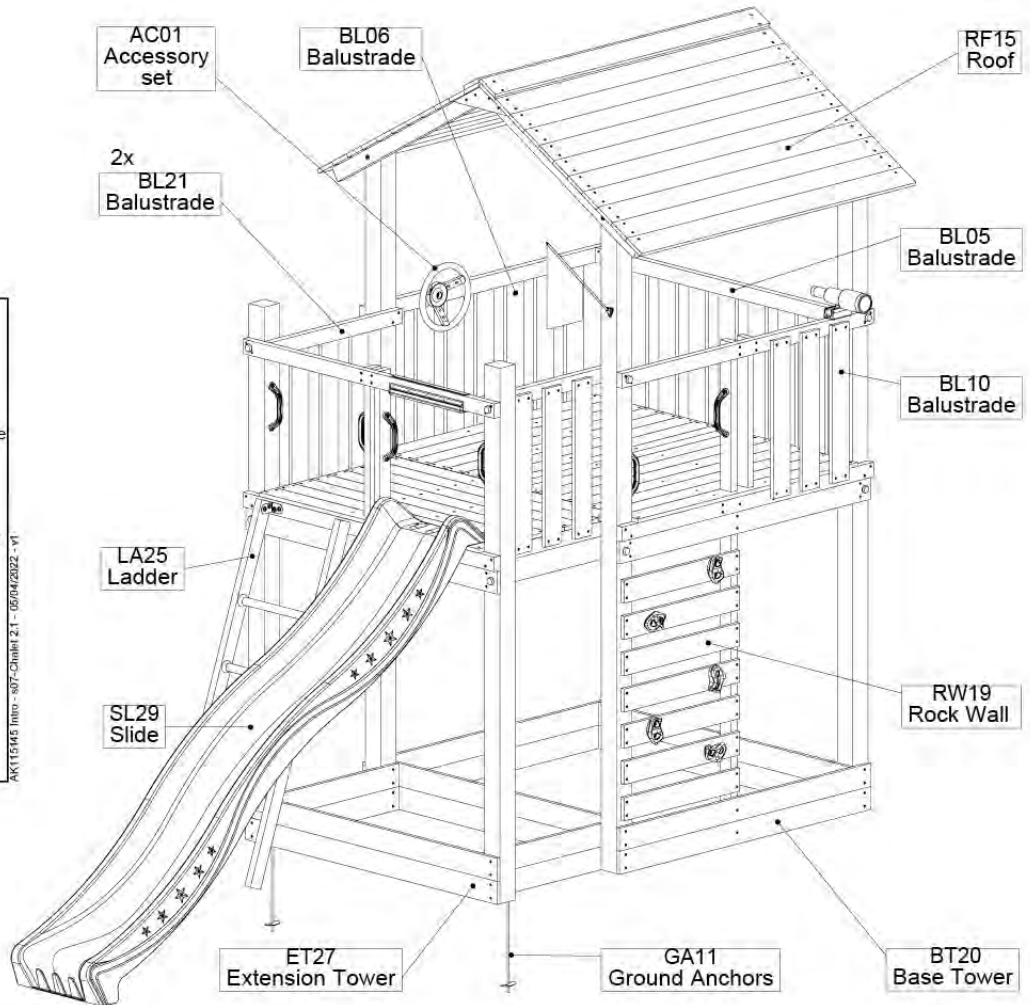

Part 2

Assembly

Instructions

Jungle Chalet 2.1

801_013

Jungle Gym

BACKYARD PLAYGROUNDS

since 1988

01 What's in the Delivery?

401_015

02 Hardware

Total HWP 100_004 + 100_155 Jungle Chalet 2.1

20220331

001_102	10x		M8 x 30mm	000_101	10x		ø2 x 20mm
001_417	12x		ø8 x 80mm	003_010	10x		M8x14.2mm
001_406	13x		ø8 x 45mm	004_050	10x		M8 x 22mm
001_404	4x		ø8 x 30mm	120_005	16x		M8
002_223	98x		ø5 x 80mm				
002_220	521x		ø5 x 45mm				
002_219	6x		ø5 x 30mm				
002_308	2x		ø5.0 x 20mm				
002_041	3x		ø4.5 x 20mm				
002_042	4x		ø3.5 x 13mm				