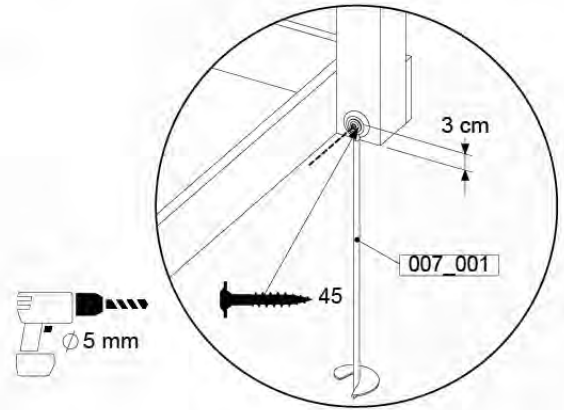

1-Climb Module / 2-Climb Module
457_105
457_106

17 Ground Anchors

GA11

Parts:

Assembly Package Tower
194_300 + 194_600

Tower Anchors - Pkg-GA11 - 22022022 - V1.1

17-1

17-2