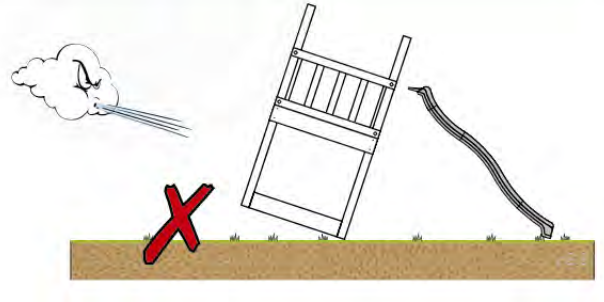

06 Playground Foundation

FD11

07 Base Tower

BT20

	PartNo	PartName	QTY.
Hardware pack	001_406	Stealth Screw 8x45	6
	001_417	Stealth Screw 8x80	4
	002_220	Gap Point Screw T25 - 5x45	135
	002_223	Gap Point Screw T25 - 5x80	40
Other	007_001	Ground-anchor	2
	022_31x	bpc-base version 3	8
	022_84x	bpc cover	8
Timber	B270	Post 90x90 L2700	4
	C141	Beam 1410 mm	10
	D123	Board 1230 mm	17
	D141	Board 1410 mm	12