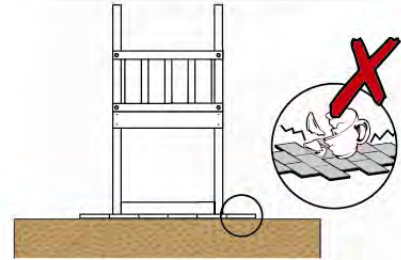

05 Safe Playground Planning

05-1

05-2

05-3

05-4

05-5