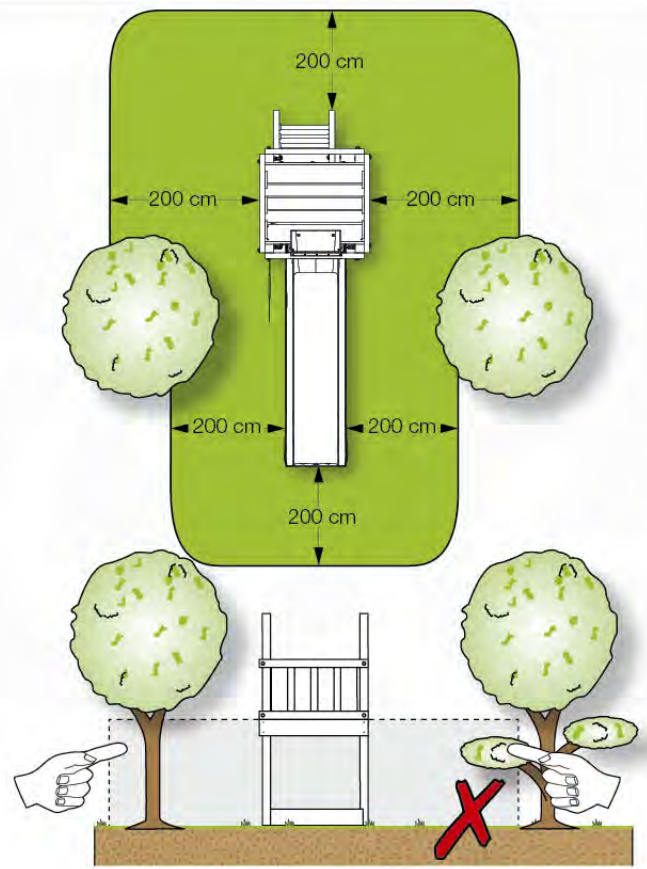

05 Safe Playground Planning

05-1

05-2

05-3

05-4

05-5