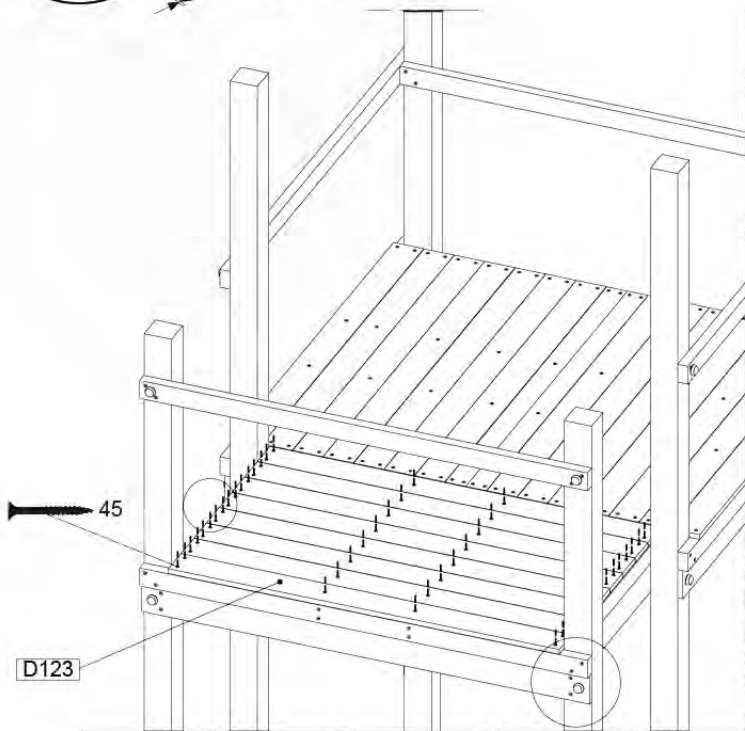

08-3

Extension Tower 14080 - P17 - ET27_28 - 10-1-2022 - v1

08-4