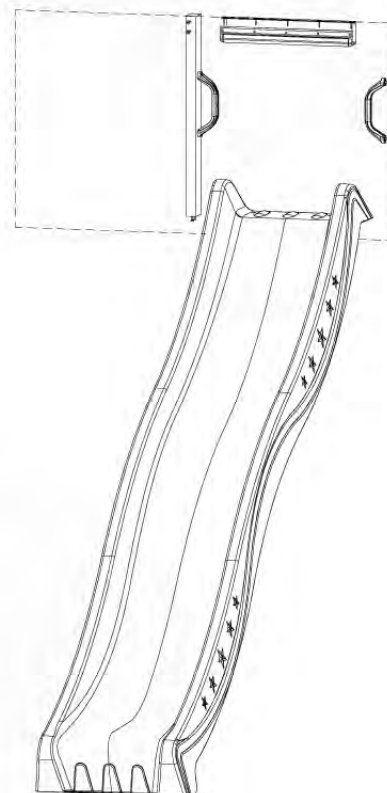

19 Slide

SL29

	PartNo	PartName	QTY.
Hardware pack	000_101	Nail Pan Head	10
	002_223	Gap Point Screw T25 - 5x80	4
	002_308	Gap Point Screw T25 - 5x20	2
Other	120_102	Handgrip set (complete 2x)	1
	123_200	Bumperpad	1
	334_xxx / 324_xxx	Wavy Star Slide XXL 2650 mm / Wavy Star Slide XL 2200 mm	1
Timber	C70	Beam 700 mm	1

DL SLIDE 70/140 - P05 TR - 11-2-2022 - v1