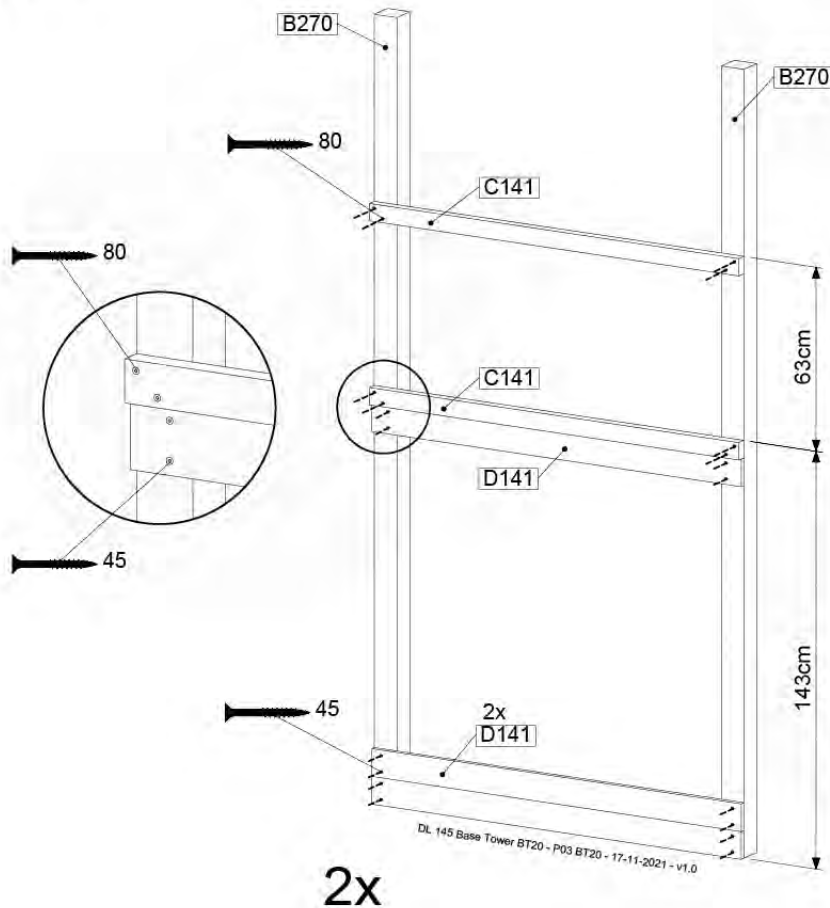

07 Base Tower

BT20

	PartNo	PartName	QTY.
Hardware pack	001_406	Stealth Screw 8x45	6
	001_417	Stealth Screw 8x80	4
	002_220	Gap Point Screw T25 - 5x45	135
	002_223	Gap Point Screw T25 - 5x80	40
Other	007_001	Ground-anchor	2
	022_31x	bpc-base version 3	8
	022_84x	bpc cover	8
Timber	B270	Post 90x90 L2700	4
	C141	Beam 1410 mm	10
	D123	Board 1230 mm	17
	D141	Board 1410 mm	12

07-1