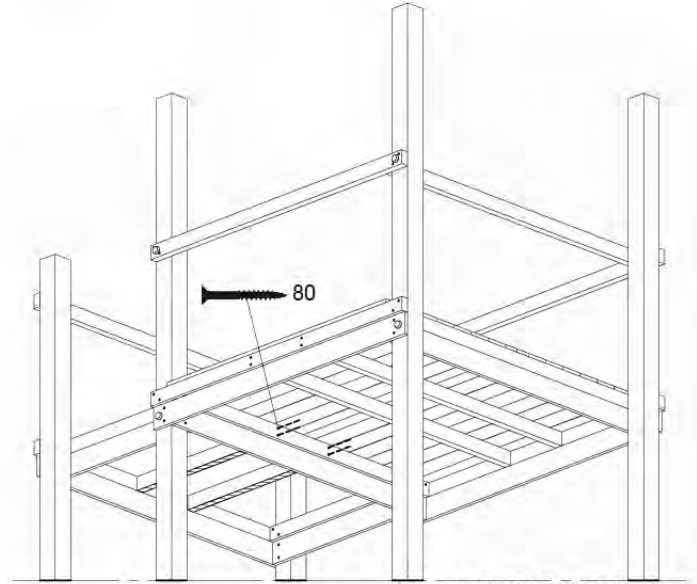

08-3

Extension Tower 14080 - P17 - ET27_28 - 10-1-2022 - v1

08-4