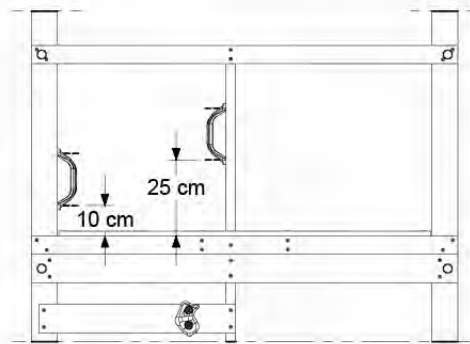

DL Rockwall 140 - P04 TL 145 - 17-1-2022 - v1

13-1

13-2

13-3

13-4

14 Roof

RF15

	PartNo	PartName	QTY.
Hardware pack	001_417	Stealth Screw 8x80	4
	002_220	Gap Point Screw T25 - 5x45	108
Timber	C96	Beam L=(900+beam height) mm	4
	D123	Board 1230 mm	1
	D154	Board 1540 mm	24