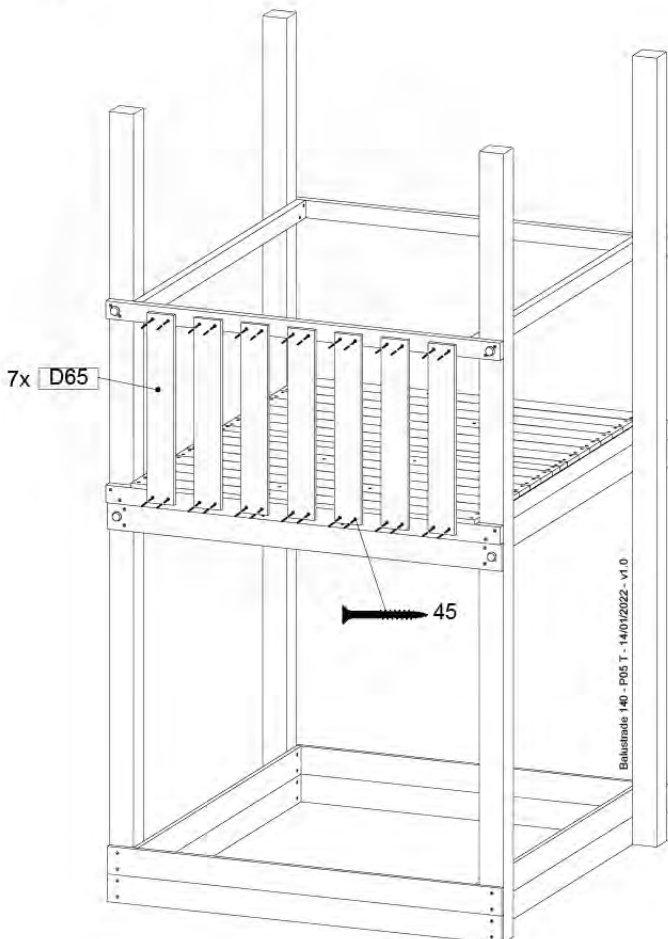

Extension Tower 14080 - P17 - ET27_28 - 10-1-2022 - v1

08-4

Extension Tower 14080 - P20 - ET27_28 - 10-1-2022 - v1

09 Balustrade (1x)

BL05

	PartNo	PartName	QTY.
Hardware pack	002_220	Gap Point Screw T25 - 5x45	28
Timber	D65	Board 650 mm	7

Balustrade 140 - PD2 U - 14/01/2022 - v1.0

09-1

10 Balustrade (1x)

BL06

Balustrade 140 - P03 T - 14/01/2022 - v1.0

	PartNo	PartName	QTY.
Hardware pack	002_220	Gap Point Screw T25 - 5x45	28
Timber	D65	Board 650 mm	7

10-1

11 Balustrade (1x)

BL10

	PartNo	PartName	QTY.
Hardware pack	002_220	Gap Point Screw T25 - 5x45	12
	002_223	Gap Point Screw T25 - 5x80	4
Timber	C70	Beam 700 mm	1
	D65	Board 650 mm	3

DL Half Balustrade 70/140 - P08 TR - 14/07/2022 - v1