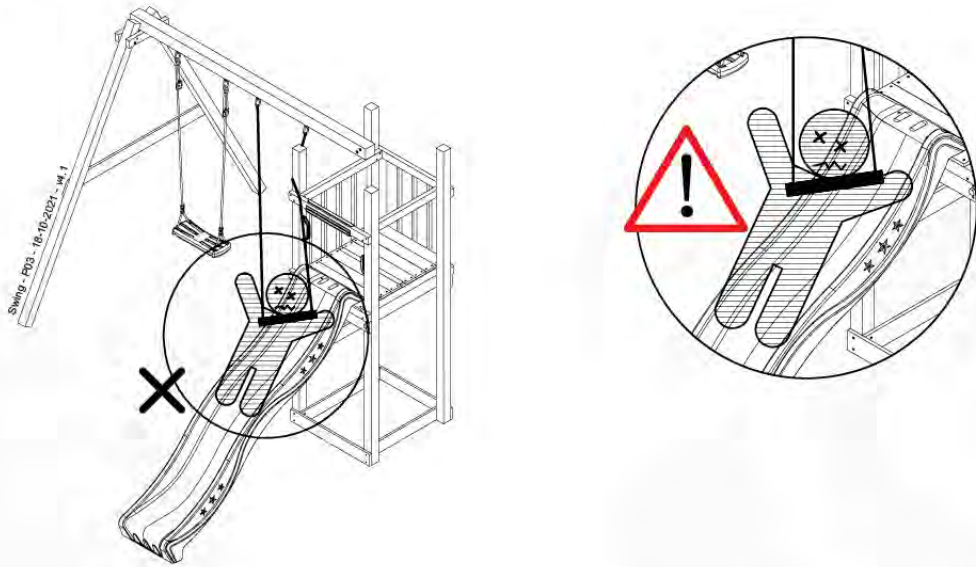

05-6

	PartNo	PartName	QTY.
Hardware Pack	001_406	Stealth Screw 8x45	4
	001_417	Stealth Screw 8x80	4
	001_422	Stealth Screw 8x137	3
	002_220	Gap Point Screw T25 - 5x45	12
	002_223	Gap Point Screw T25 - 5x80	6
Other	005_528	Swing Beam Bracket 7x7	1
	005_529	Swing Beam Bracket 9x9	1
	007_001	Ground-anchor	2
Hardware Pack	022_31x	bpc-base version 3	2
	022_84x	bpc cover	2
	023_031	Finishing Washer GPS 5.0	2
Other	101_003	Swing hook with Carabiner	4