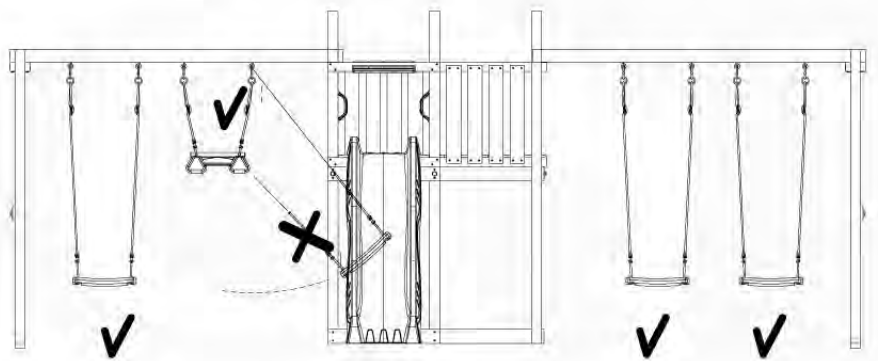

05-6

	PartNo	PartName	QTY.
Hardware Pack	001_406	Stealth Screw 8x45	4
	001_417	Stealth Screw 8x80	4
	001_422	Stealth Screw 8x137	3
	002_220	Gap Point Screw T25 - 5x45	12
	002_223	Gap Point Screw T25 - 5x80	6
Other	005_528	Swing Beam Bracket 7x7	1
	005_529	Swing Beam Bracket 9x9	1
	007_001	Ground-anchor	2
Hardware Pack	022_31x	bpc-base version 3	2
	022_84x	bpc cover	2
	023_031	Finishing Washer GPS 5.0	2
Other	101_003	Swing hook with Carabiner	4