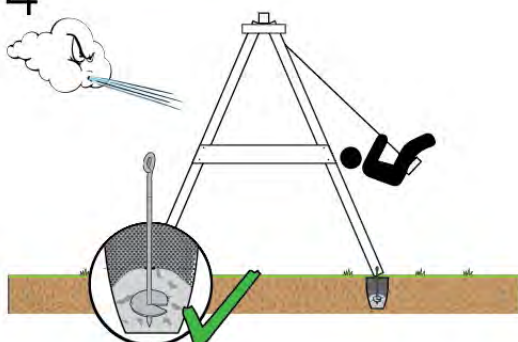

05 Safe Playground Planning

05-1

05-2

05-3

05-4