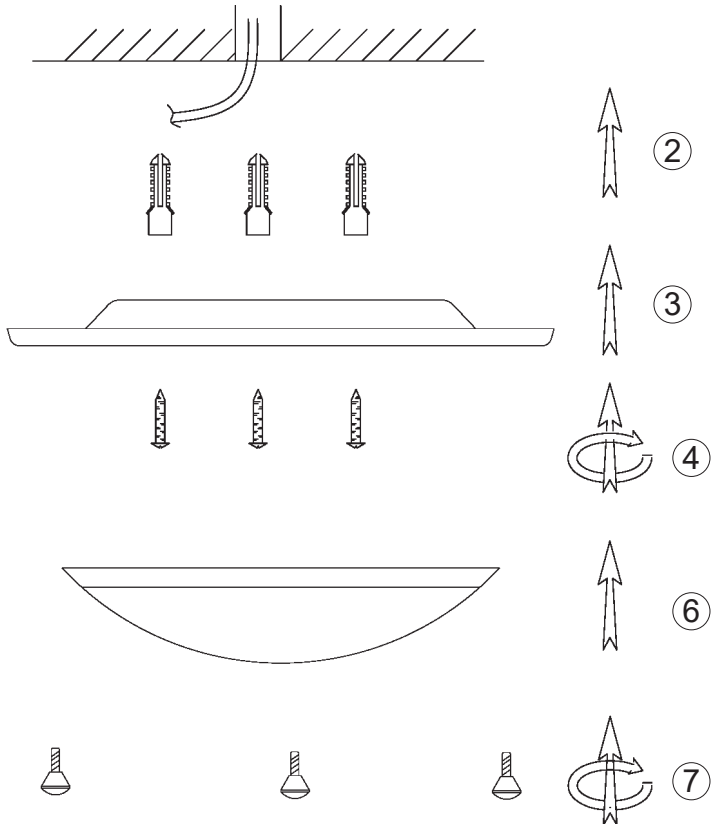

# Prolight

This product contains a light source of energy efficiency class:	Contained light source:
<b>D</b>	