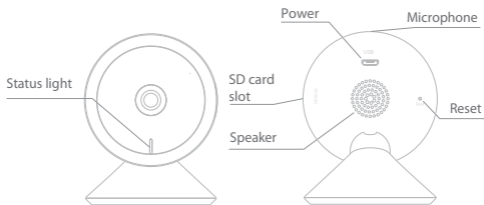

USB cable

Adhesive tape

I/M

Description

Power DC5V±10%

- Status light
- Red light solid on: the camera network is abnormal
 - Blinking red light: awaiting WiFi connecting, or currently connecting (faster blinking)
 - Blue light solid on: camera running correctly
 - Blinking blue light: awaiting manual WiFi configuration, or currently connecting (faster blinking)

Microphone Captures sounds for your video

SD card slot Supports local SD Card storage (Max.128G)

Reset Press and hold the 'RESET' for 5 seconds to reset the device(if you have modified settings, they will return to factory default s)
Pressing for 1 second will activate manual WiFi setup mode