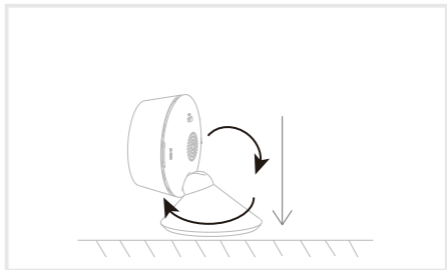

USB cable

Adhesive tape

I/M

Description

Power DC5V±10%

- Status light
- Red light solid on: the camera network is abnormal
 - Blinking red light: awaiting WiFi connecting, or currently connecting (faster blinking)
 - Blue light solid on: camera running correctly
 - Blinking blue light: awaiting manual WiFi configuration, or currently connecting (faster blinking)

Microphone Captures sounds for your video

SD card slot Supports local SD Card storage (Max.128G)

Reset Press and hold the 'RESET' for 5 seconds to reset the device(if you have modified settings, they will return to factory default s)
Pressing for 1 second will activate manual WiFi setup mode

Install

- 1 Stick the adhesive tape in the middle of camera bottom

- 2 Put the camera on the clean plane

Connect

Download

Link2homecom is available for both iOS and Android OS. Search the name 'Link2homecom' in App Store or Android Market, or scan upper QR-Code to download the App.

Functions

Video flip

Flip your video stream vertically anytime for maximum flexibility.

Baby monitor

Play music for your baby with just a tap.

Temperature and humidity sensors

See your room's temperature and humidity via our app. (Please plug the temperature and humidity sensor into the device's tail section)