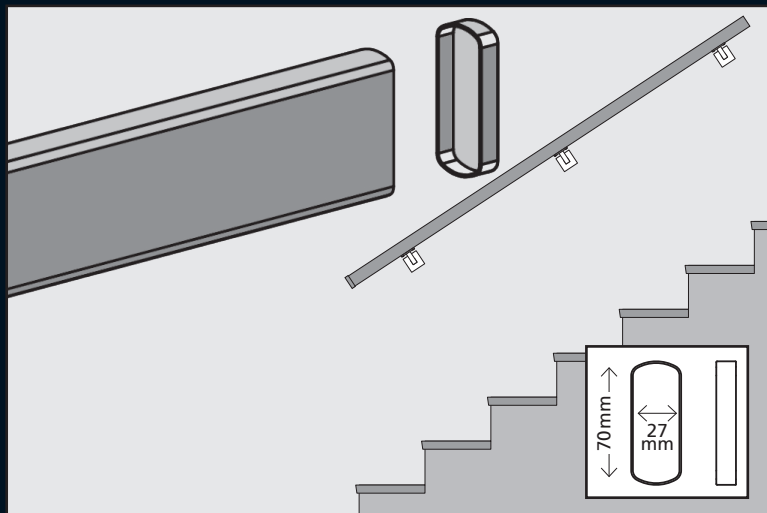

CanDo[®]

Eindkap 27x70 mm

You CanDo[®] it

RVS look/stainless steel look/look inox

Art. nr.: 22394

www.cando.eu

8 7 1 1 2 8 3 4 0 5 0 4 9