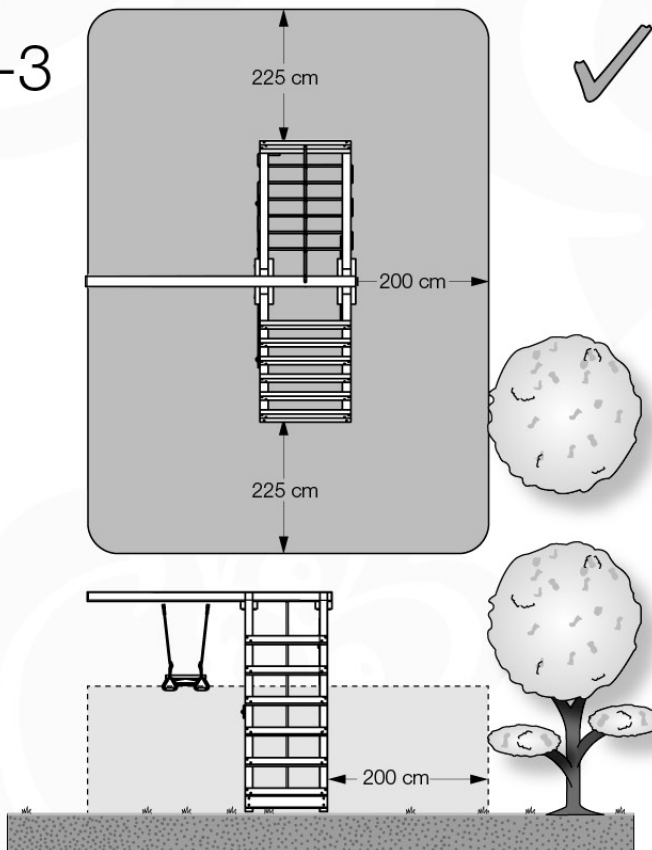

05 Safe Playground Planning

05-1

05-2

05-3

05-4