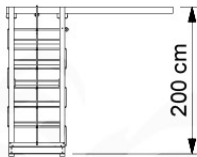

06

	PartNo	PartName	QTY.
Hardware Pack	001_406	Stealth Screw 8x45	2
	001_417	Stealth Screw 8x80	8
	001_422	Stealth Screw 8x137	6
	002_220	Gap Point Screw T25 - 5x45	43
	002_223	Gap Point Screw T25 - 5x80	45
	002_301	Dry Wall Screw PH2 3.9 x 40 mm	7
Other	005_528	Swing Beam Bracket 7x7	2
	005_529	Swing Beam Bracket 9x9	2
	007_001	Ground-anchor	2
	020_317	Rope Polyester 16mm Green 3.4m	1
	020_318	Rope Polyester 16mm Green 8.1m	1
	022_455	Rope Cross Connector Egg	7
	023_031	Finishing Washer GPS 5.0	4
	101_003	Swing hook with Carabiner	4

ClimbPart1 - Pkg - 3-11-2021 - v4.0

06-1

1-Climb Module 200
2-Climb Module 200