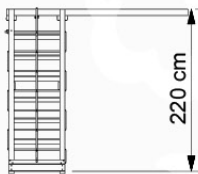

1-Climb Module 220
2-Climb Module 220