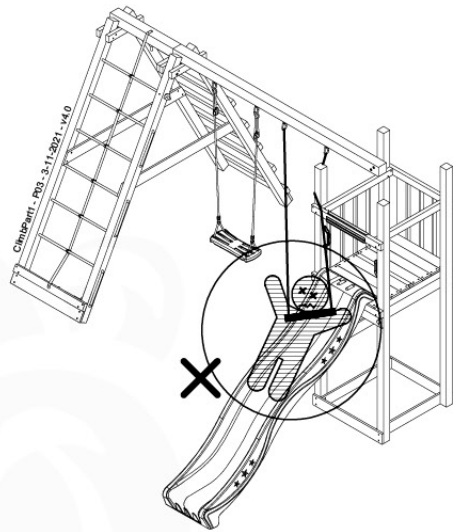

05-6

06

	PartNo	PartName	QTY.
Hardware Pack	001_406	Stealth Screw 8x45	2
	001_417	Stealth Screw 8x80	8
	001_422	Stealth Screw 8x137	6
	002_220	Gap Point Screw T25 - 5x45	43
	002_223	Gap Point Screw T25 - 5x80	45
	002_301	Dry Wall Screw PH2 3.9 x 40 mm	7
Other	005_528	Swing Beam Bracket 7x7	2
	005_529	Swing Beam Bracket 9x9	2
	007_001	Ground-anchor	2
	020_317	Rope Polyester 16mm Green 3.4m	1
	020_318	Rope Polyester 16mm Green 8.1m	1
	022_455	Rope Cross Connector Egg	7
	023_031	Finishing Washer GPS 5.0	4
	101_003	Swing hook with Carabiner	4