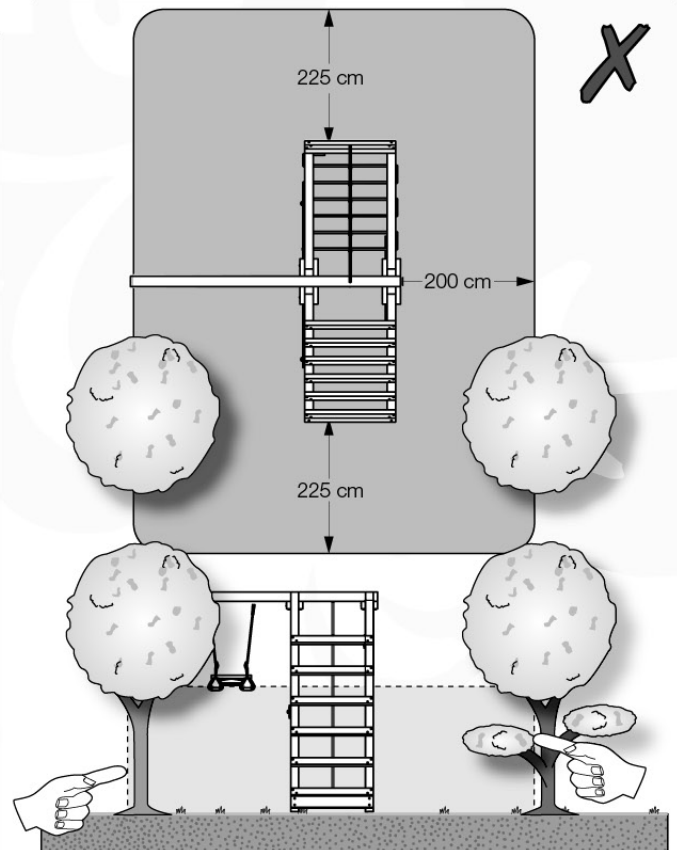

05 Safe Playground Planning

05-1

05-2

05-3

05-4