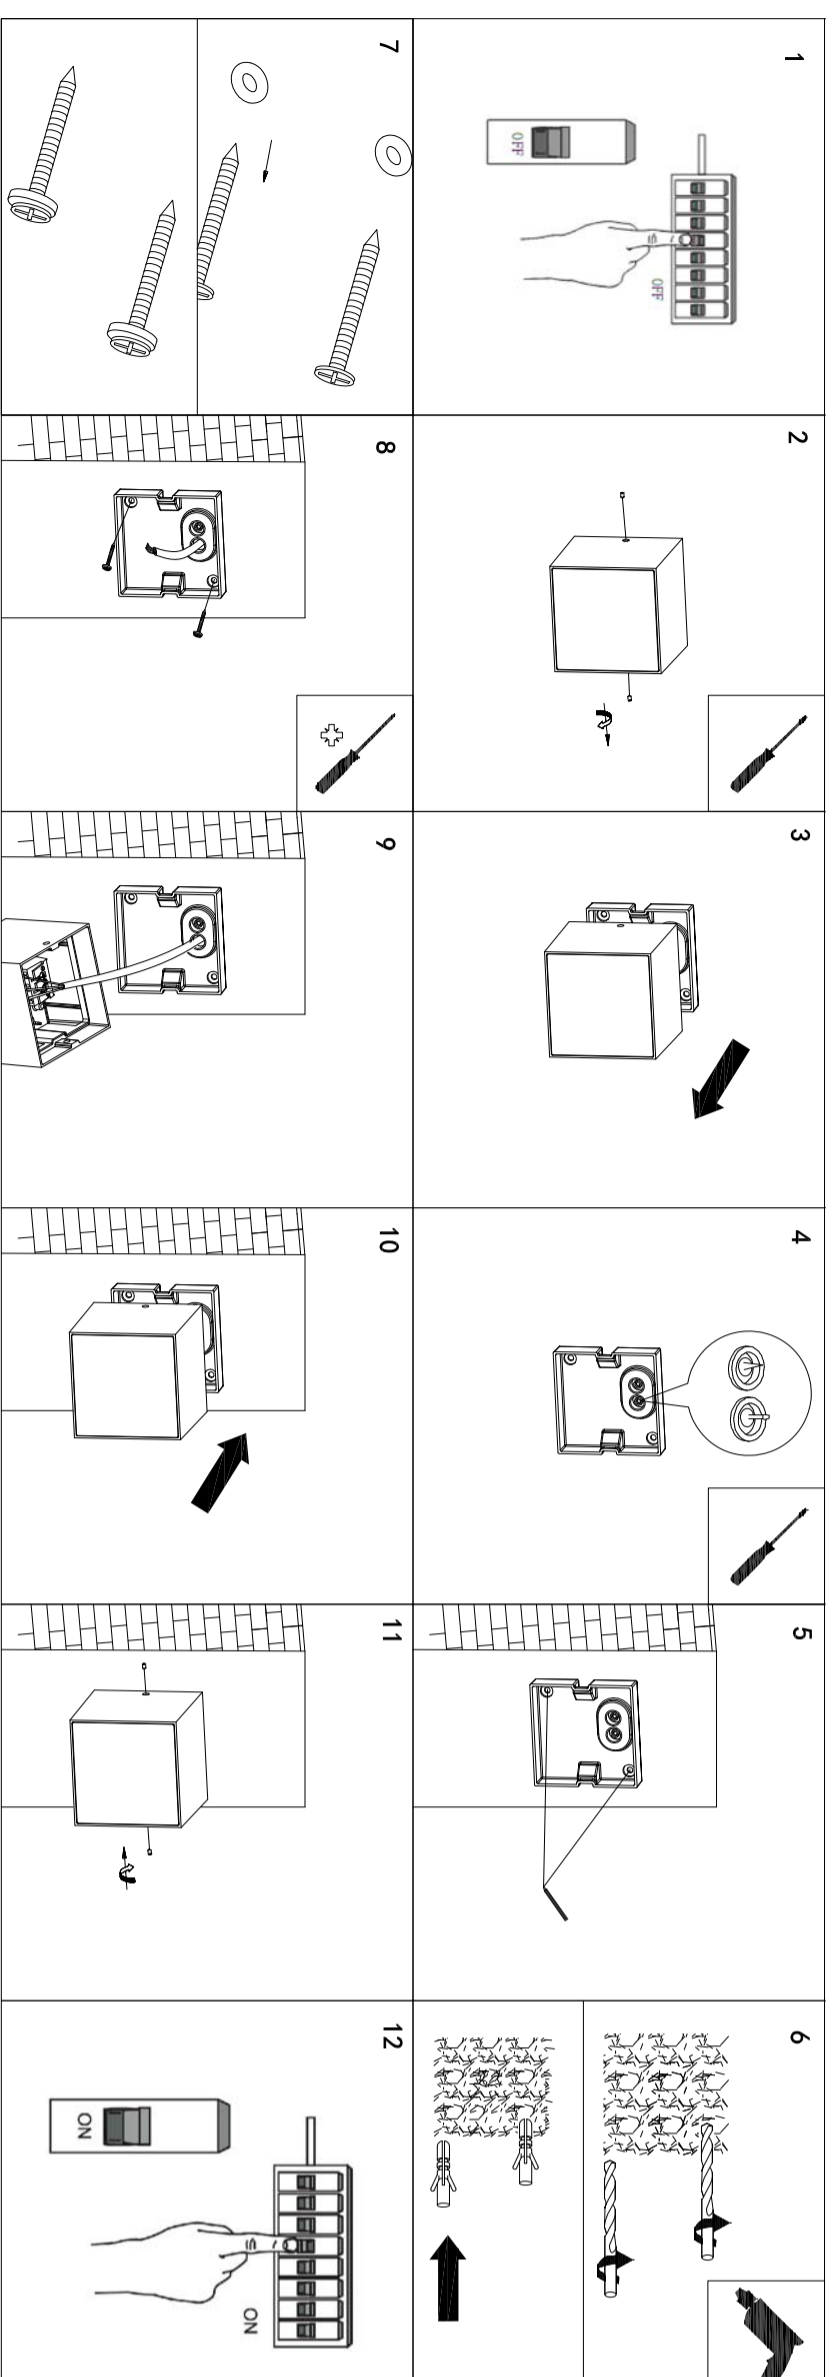

壁灯安装

parts supplied		parts not supplied		230V 50Hz	CE
	x1		x1		
	x2		x1	IP65	
	x2		x1		
	x2				

吸顶灯安装