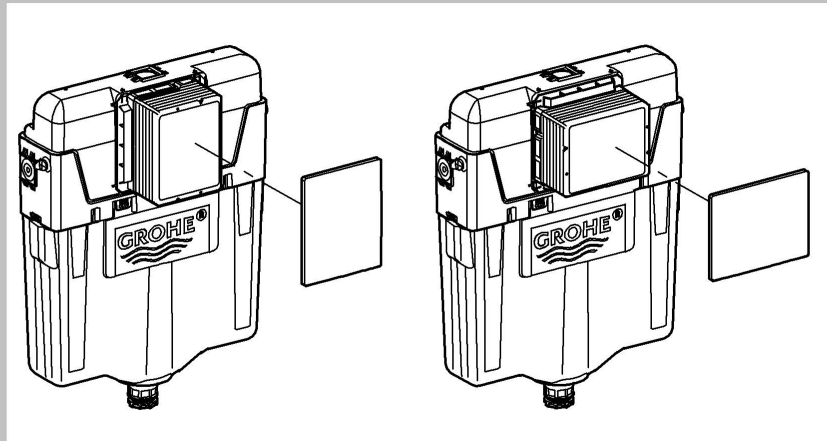

..... 6

Design & Quality Engineering GROHE Germany

99.770.031/ÄM 222128/09.11

**GROHE**  
  
 ENJOY WATER®

1

2a

2b

3