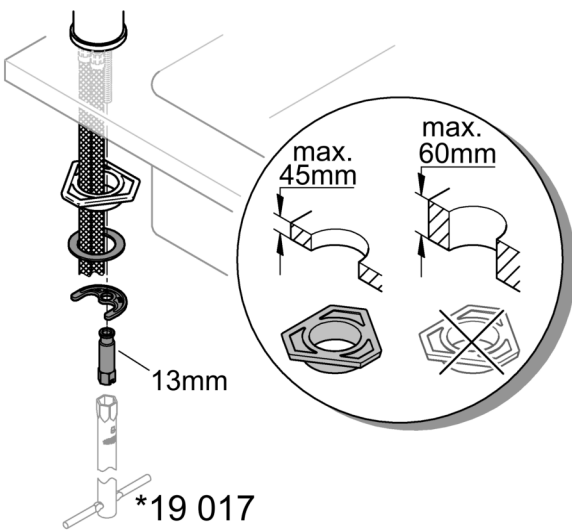

60°

1

2

3

4

A series of 20 horizontal lines spanning the width of the page, providing a template for handwriting practice. The lines are evenly spaced and extend from the left margin to the right margin.

Pure Freude an Wasser