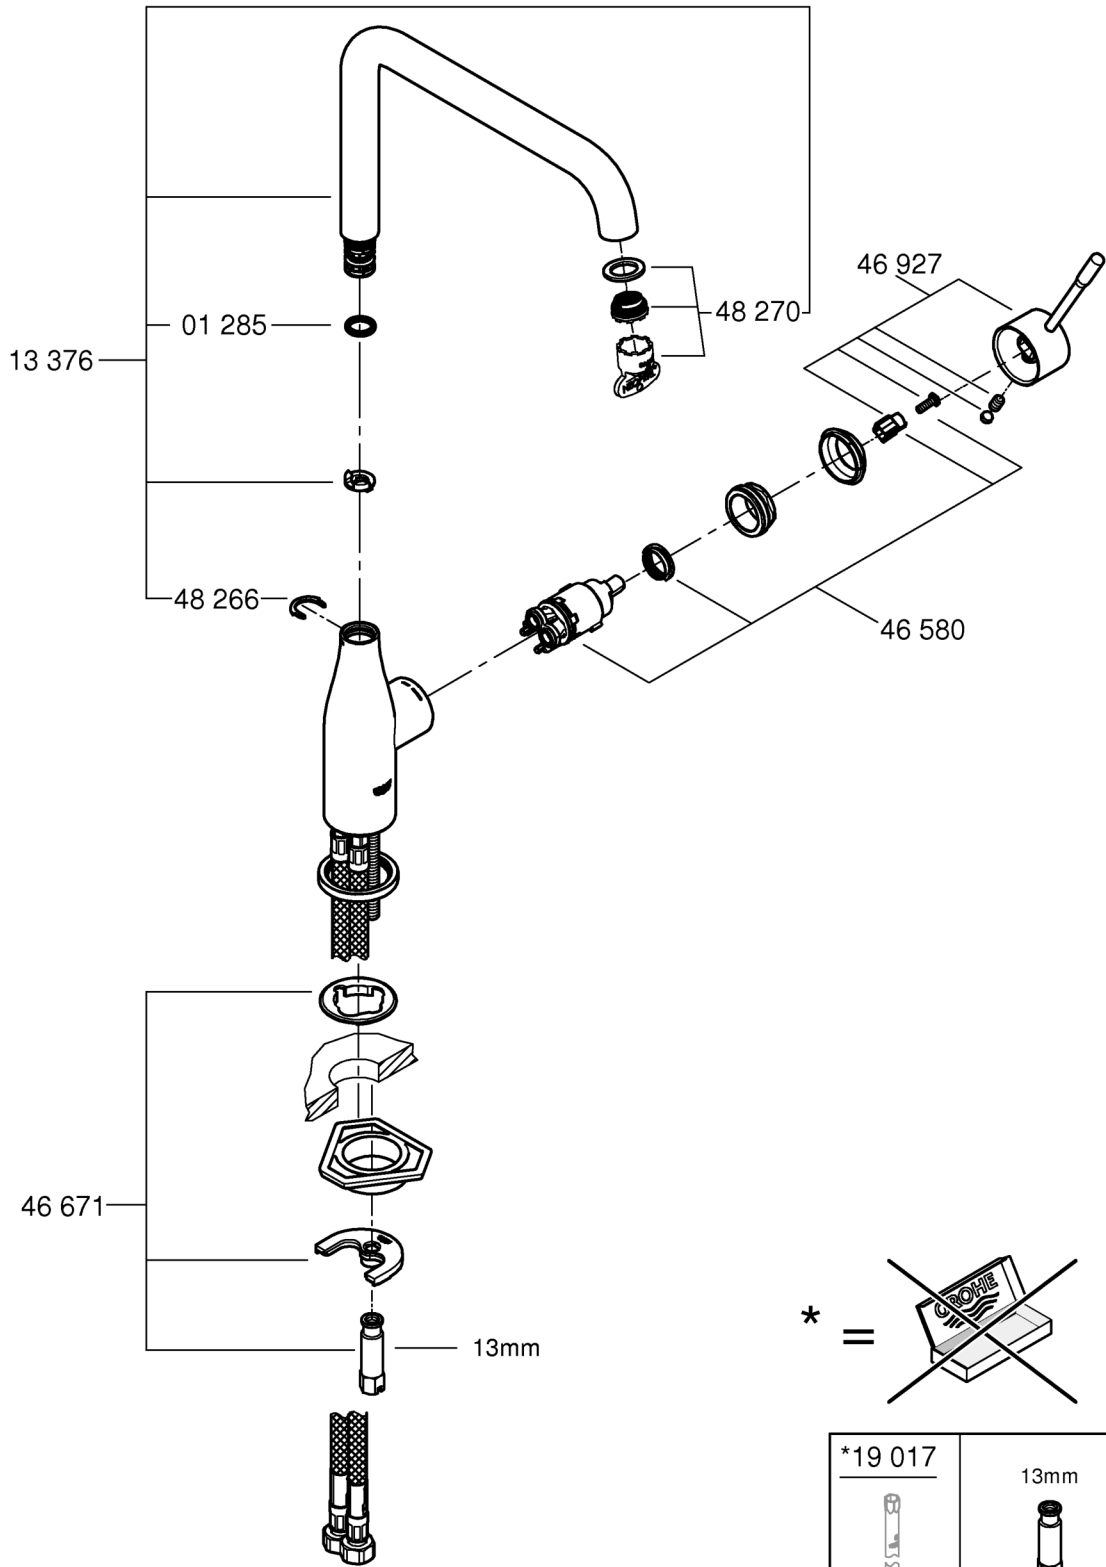

60°

1

2

3

4

A series of 20 horizontal lines spanning the width of the page, providing a template for handwriting practice. The lines are evenly spaced and extend from the left margin to the right margin.

Pure Freude an Wasser