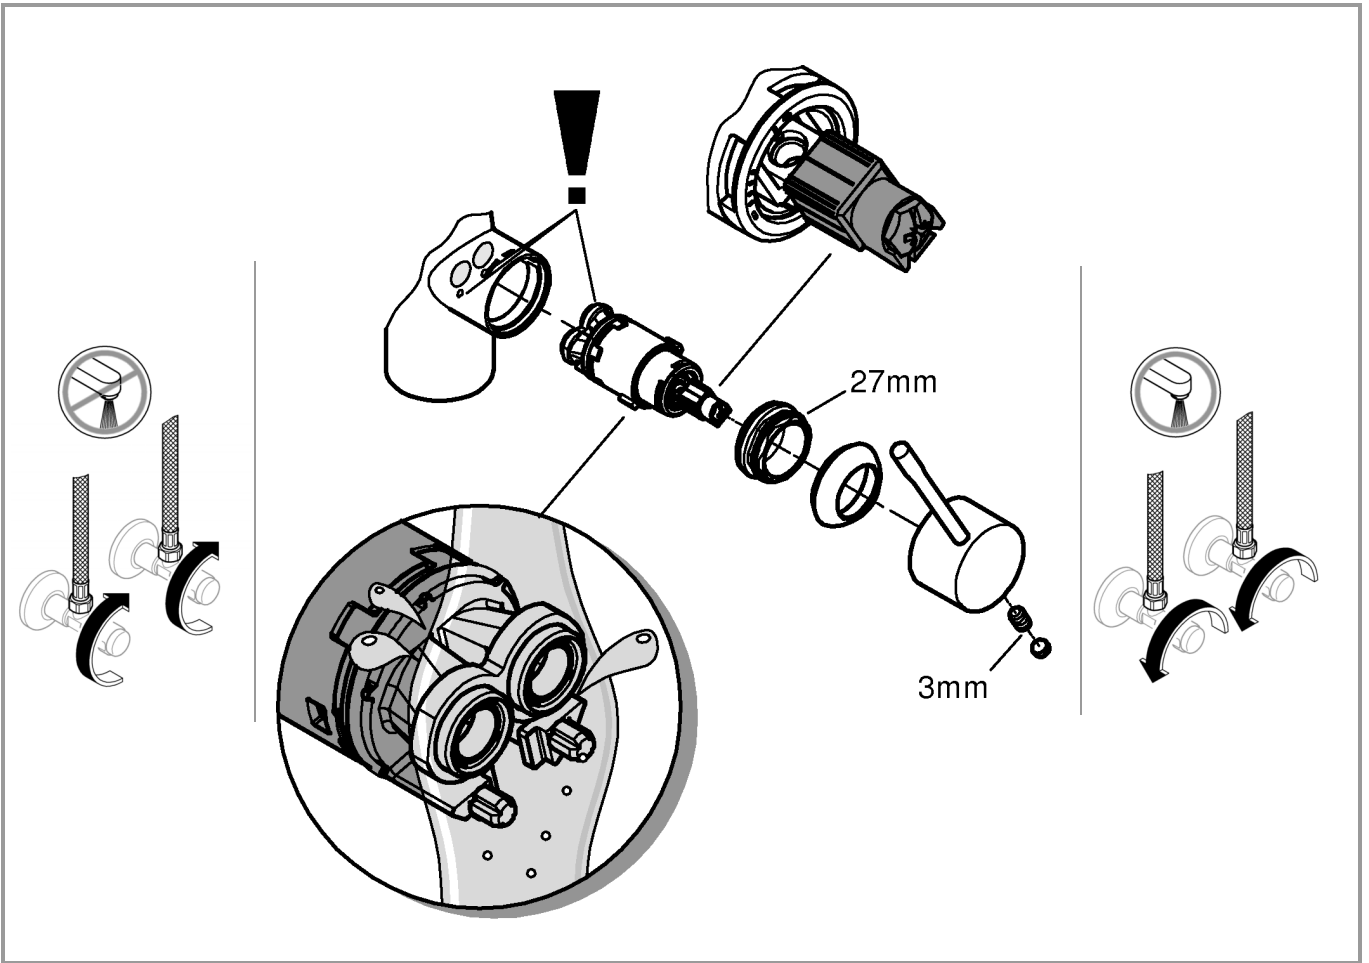

60°

1

2

3

4

A series of 20 horizontal lines spanning the width of the page, providing a template for handwriting practice. The lines are evenly spaced and extend from the left margin to the right margin.

Pure Freude an Wasser