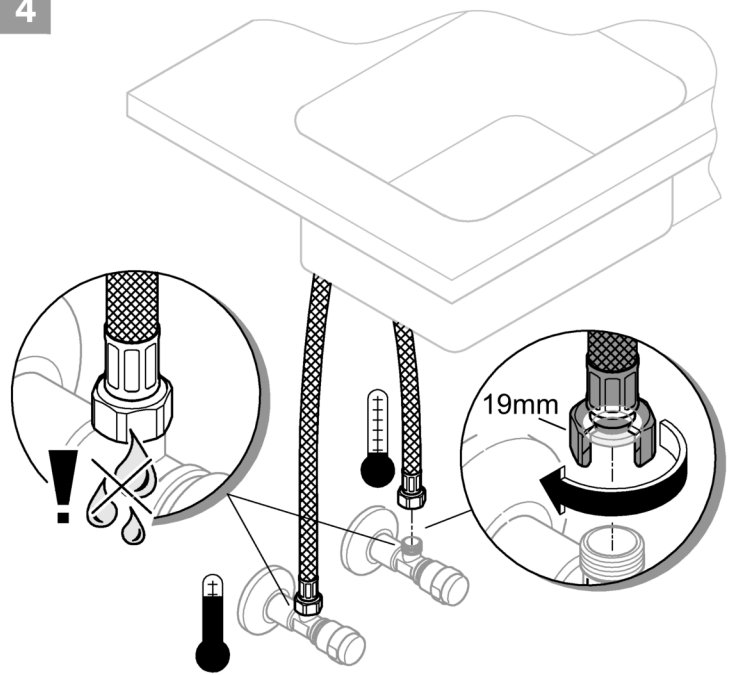

60°

1

2

3

4

A series of 20 horizontal lines spanning the width of the page, providing a template for handwriting practice. The lines are evenly spaced and extend from the left margin to the right margin.

Pure Freude an Wasser