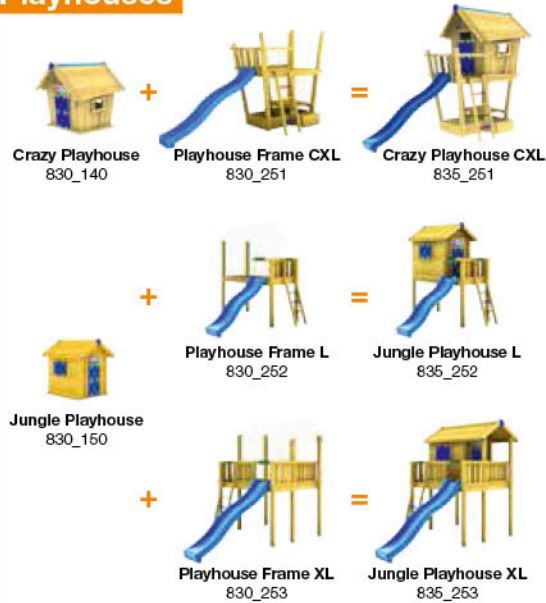

1x
122_134

11b

12 Product Identification

6x
002_041

1x

13 Option

2x
001_417
120_006

14

15

Playtowers

Playhouses

Modules

Swings

Links

Accessories

v.2.10