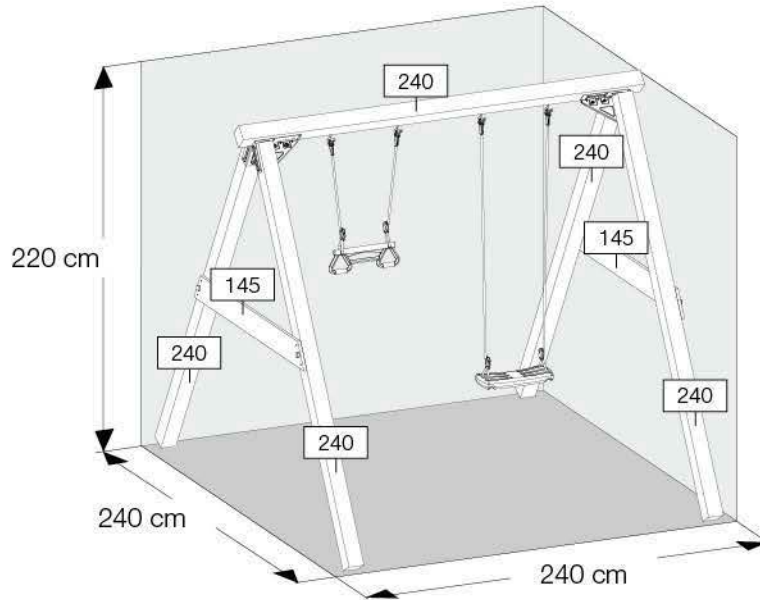

Jungle Swing 220 cm

801_601