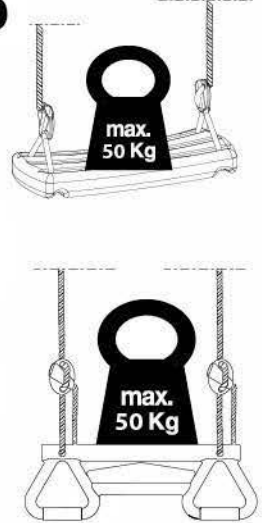

j

k

l

m

n

o

p

10 Product Identification

6x 20 mm
002_041