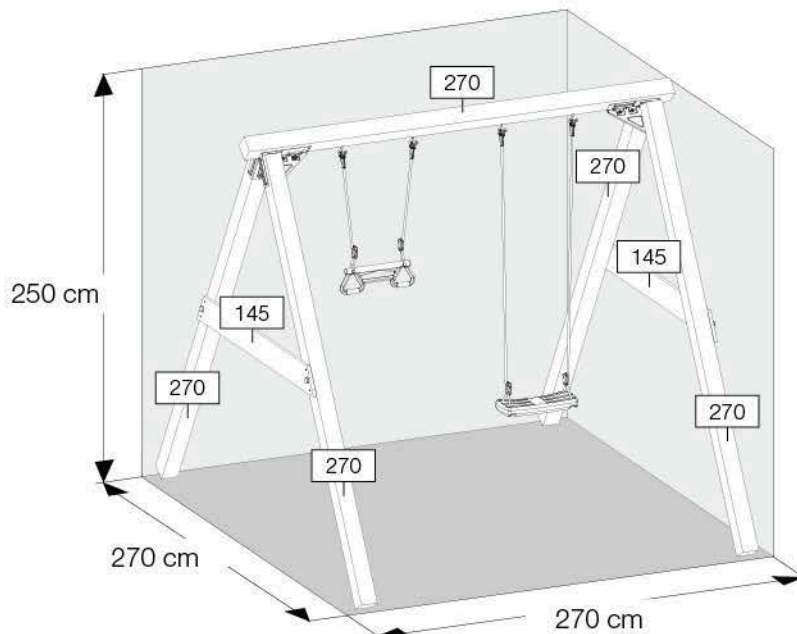

Jungle Swing 250 cm

801_602

	EN. Warnings. Only for domestic use. Maximum number of users is 2. DE. Achtung. Nur für den Hausgebrauch. Maximale Benutzerzahl: 2. FR. Attention. Réserve à un usage privé. Le nombre maximal d'utilisateurs est de 2. NL. Waarschuwingen. Uitsluitend voor huishoudelijk gebruik. Het maximale aantal gebruikers is 2. BG. Внимание. За употреба само в домашни условия. Максималният брой потребители е 2. ES. Advertencias. Sólo para uso doméstico. Número máximo de usuarios: 2. CS. Varování. Jen pro domácí použití. Maximální počet uživatelů je 2. DA. Advarsler. Kun til privat brug. Maksimum antal brugere er 2. ET. Hoiatused. Ainult koduseks kasutamiseks. Maksimaalne kasutajate arv on 2. EL. Προειδοποίησης. Μόνο για οικιακή χρήση. Μέγιστος αριθμός χρηστών 2. IS. Varnaðarorð. Engöngu fyrir einkanoðkun í heimahúsum og á einkalöðum. Hámarksfjöldi notenda er 2. IT. Avvertenze. Solo per uso domestico. Massimo numero di utenti è 2. LV. Brīdinājumi. Izmantot tikai mājās. Maksimālais lietotāju skaits ir 2. LT. Įspėjimai. Tik buitiniam naudojimui. Maksimalus naudotojų skaičius 2. HR. Upozorenja. Samo za kućansku uporabu. Maksimalan broj korisnika je 2. HU. Figyelmeztetések. Csak otthoni használatra! A használók max. száma: 2. NO. Advarsler. Kun for privat bruk. Maksimalt antall brukere er 2. PL. Ostrzeżenia. Wyłącznie do użytku domowego. Maksymalna liczba użytkowników to 2. PT. Avisos. Apenas para uso doméstico. O número máximo de utilizadores é 2. RO. Avertismente. Numai pentru uz domestic. Numărul maxim de utilizatori este 2. RU. Предостережения. Только для домашнего использования. Максимальное количество пользователей - 2. SK. Upozornenia. Iba na domáce použitie. Maximálne množstvo osôb je 2. SL. Opozorila. Samo za domačo uporabo. Maksimalno število uporabnikov je 2. FI. Varoitukset. Ainoastaan kotikäyttöön. Käyttäjät yhteensä enintään 2. SV. Varningar. Endast för hemmabruk. Det maximala antalet användare är 2. TR. Uyarılar. Sadece ev kullanımı için. Maksimum kullanıcı sayısı 2.	2^h